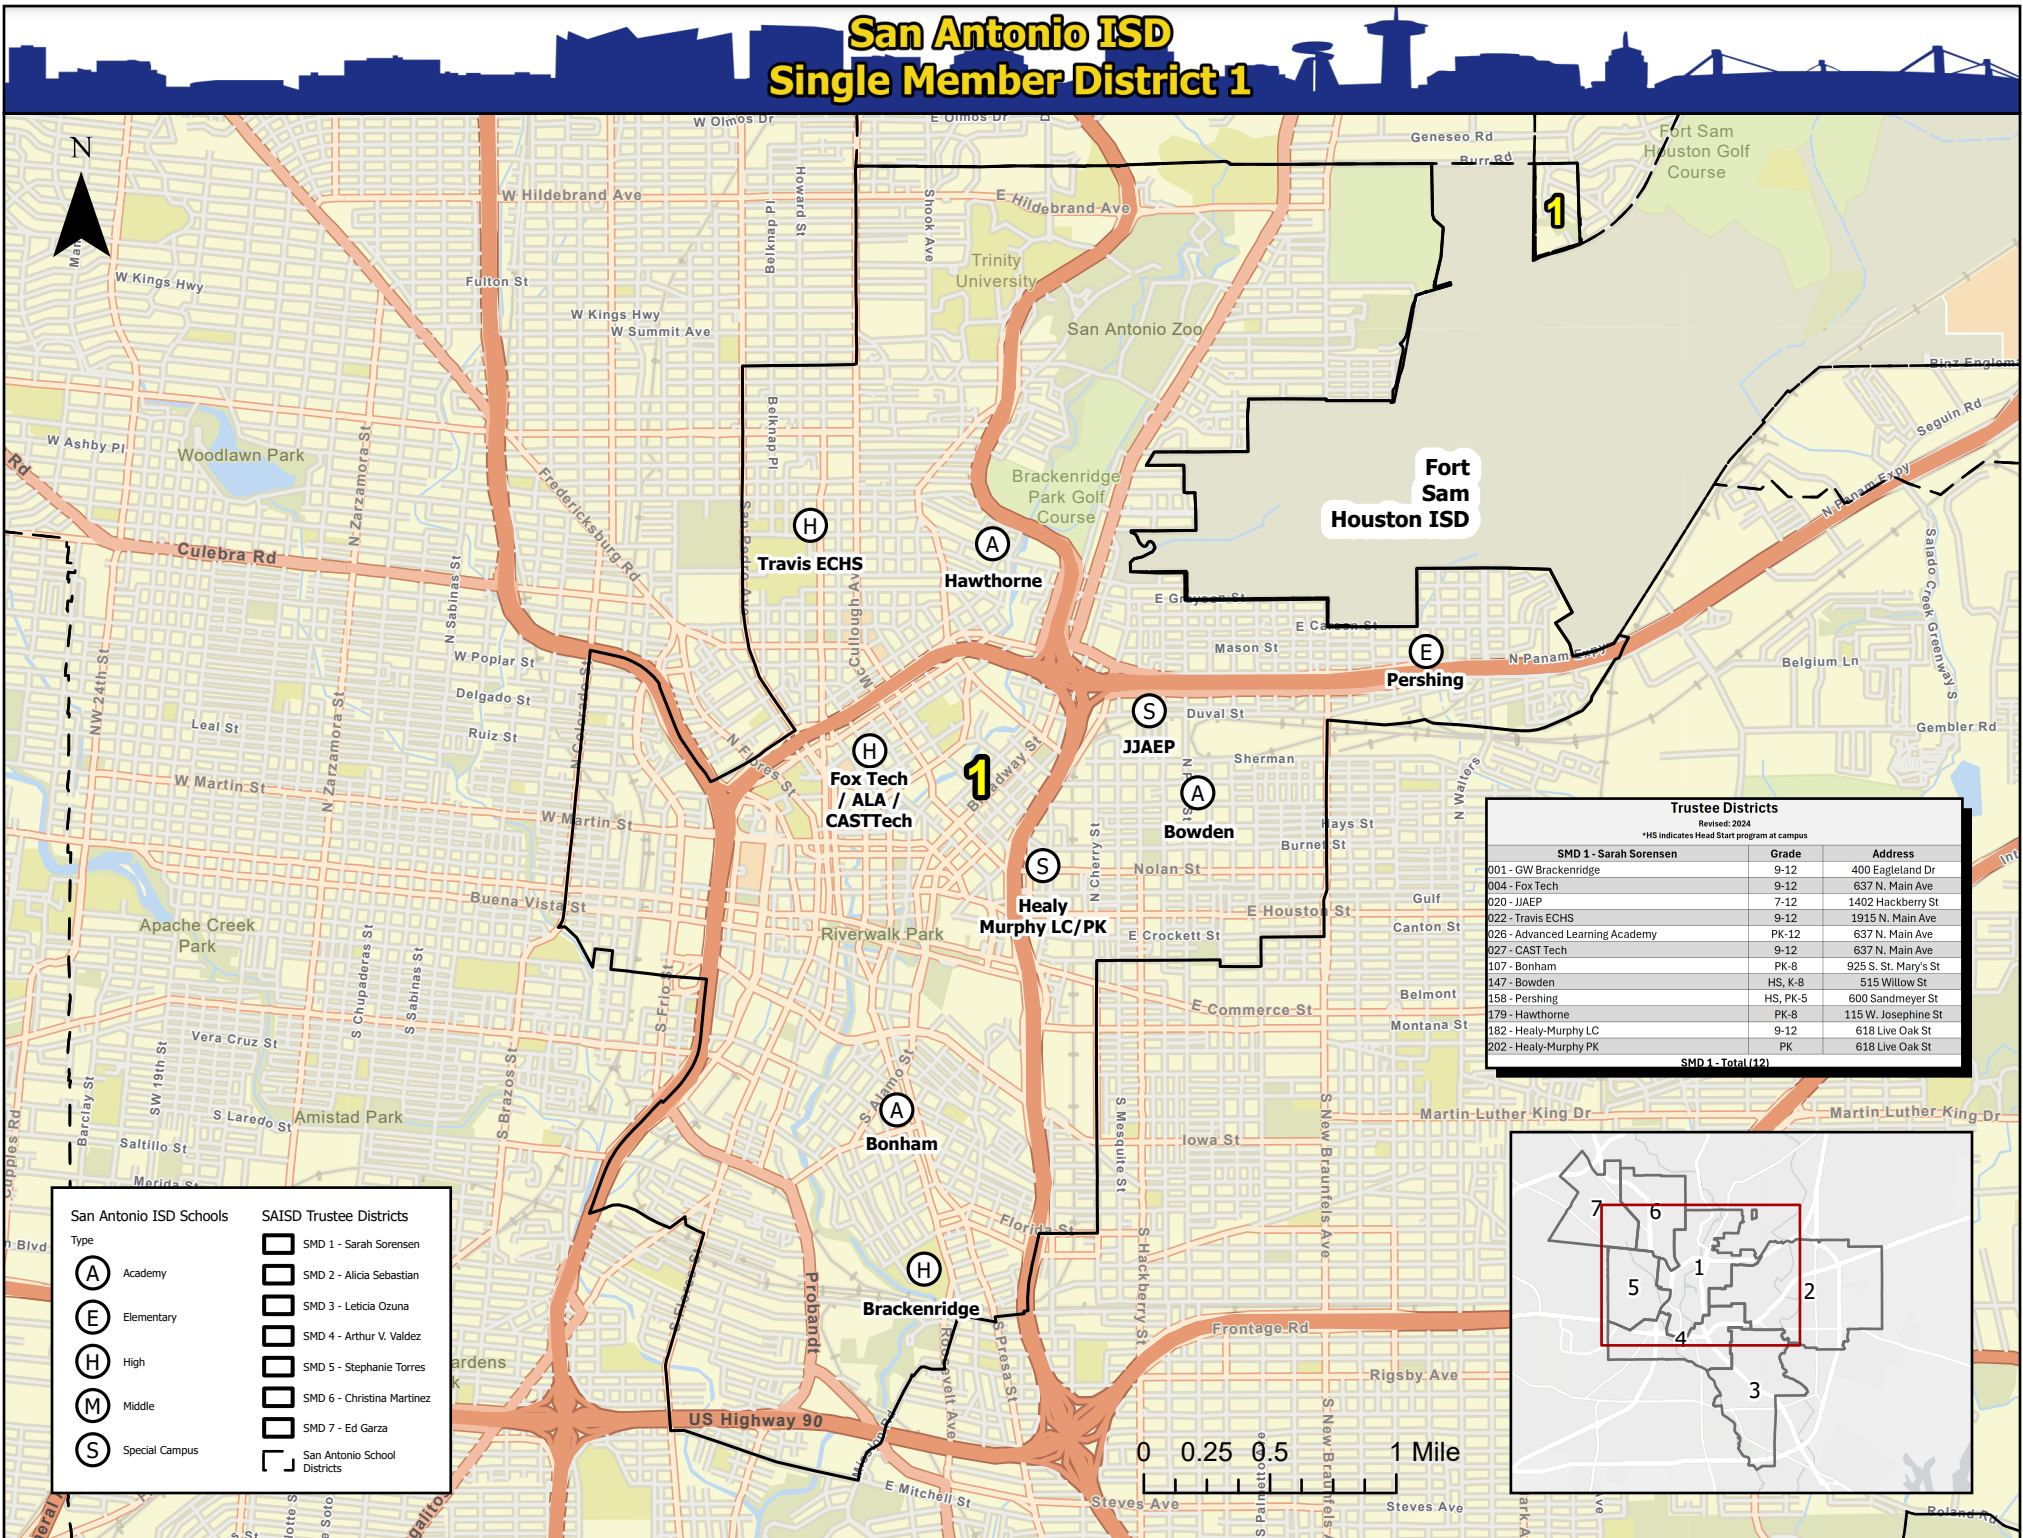

San Antonio ISD Single Member District 1

Trustee Districts
Revised: 2024
*HS Indicates Head Start program at campus

SMD 1 - Sarah Sorensen	Grade	Address
001 - GW Brackenridge	9-12	400 Eagland Dr
004 - Fox Tech	9-12	637 N. Main Ave
020 - JJAEP	7-12	1402 Hackberry St
022 - Travis ECHS	9-12	1915 N. Main Ave
026 - Advanced Learning Academy	PK-12	637 N. Main Ave
027 - CASTTech	9-12	637 N. Main Ave
107 - Bonham	PK-8	925 S. St. Mary's St
147 - Bowden	HS, K-8	515 Willow St
158 - Pershing	HS, PK-5	600 Sandmeyer St
179 - Hawthorne	PK-8	115 W. Josephine St
182 - Healy-Murphy LC	9-12	618 Live Oak St
202 - Healy-Murphy PK	PK	618 Live Oak St

SMD 1 - Total (12)

San Antonio ISD Schools	SAISD Trustee Districts
Type	
(A) Academy	[Square]
(E) Elementary	[Square]
(H) High	[Square]
(M) Middle	[Square]
(S) Special Campus	[Square]
	[Square] SMD 1 - Sarah Sorensen
	[Square] SMD 2 - Alicia Sebastian
	[Square] SMD 3 - Leticia Ozuna
	[Square] SMD 4 - Arthur V. Valdez
	[Square] SMD 5 - Stephanie Torres
	[Square] SMD 6 - Christina Martinez
	[Square] SMD 7 - Ed Garza
	[Dashed Line] San Antonio School Districts