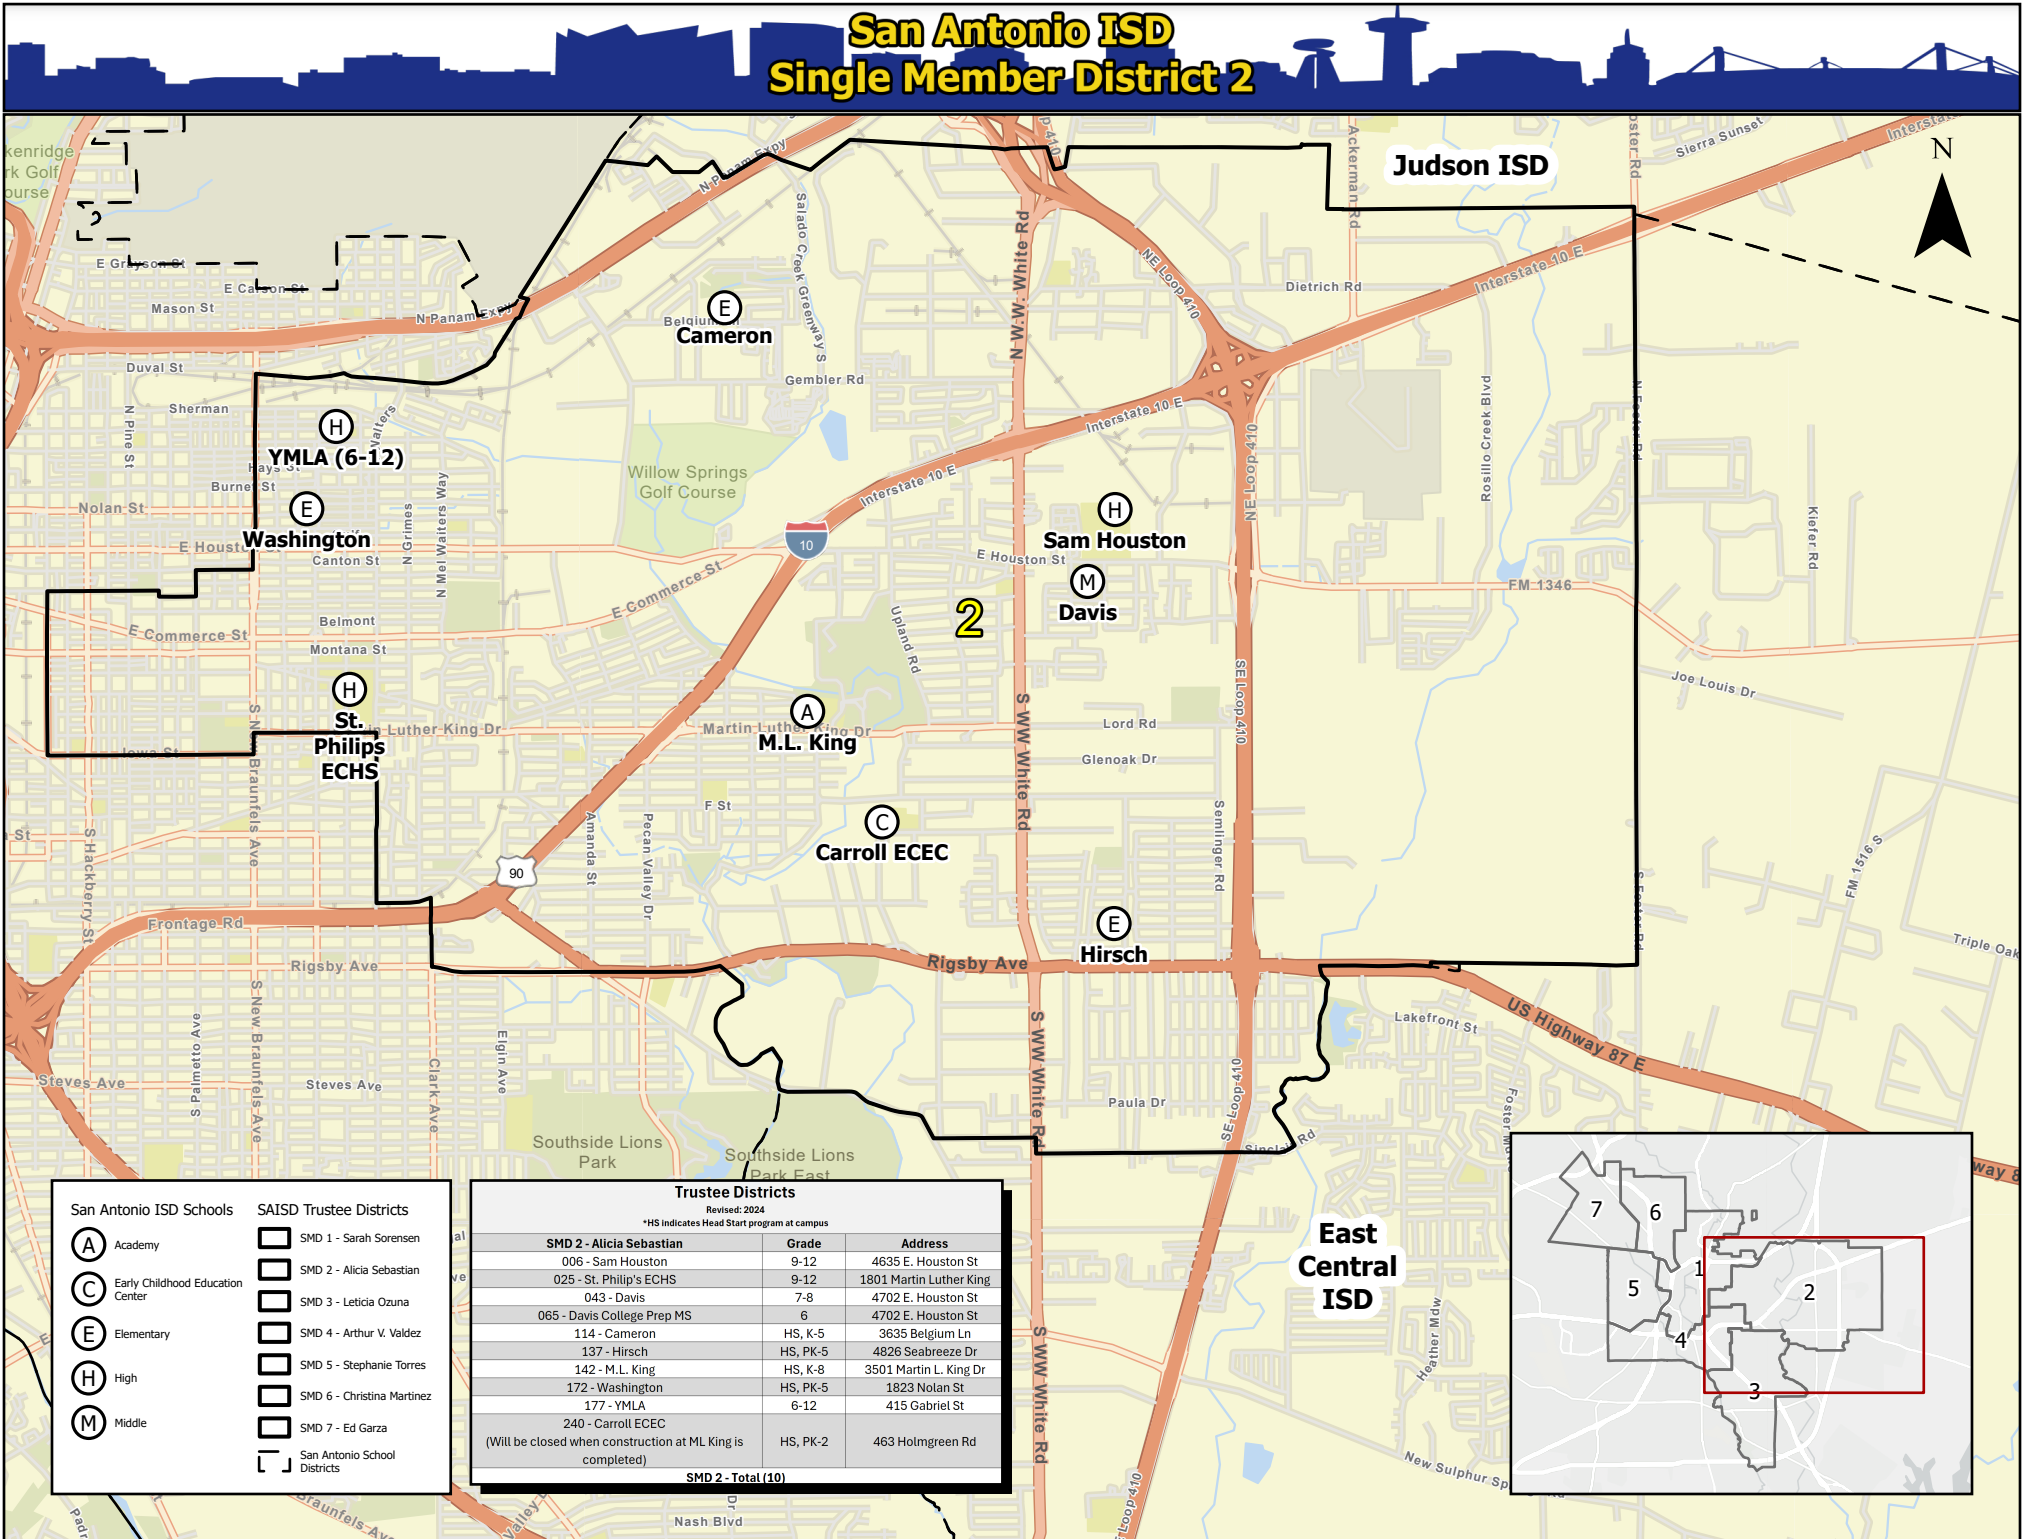

San Antonio ISD Single Member District 2

- San Antonio ISD Schools**
- (A) Academy
 - (C) Early Childhood Education Center
 - (E) Elementary
 - (H) High
 - (M) Middle
- SAISD Trustee Districts**
- [] SMD 1 - Sarah Sorensen
 - [] SMD 2 - Alicia Sebastian
 - [] SMD 3 - Leticia Ozuna
 - [] SMD 4 - Arthur V. Valdez
 - [] SMD 5 - Stephanie Torres
 - [] SMD 6 - Christina Martinez
 - [] SMD 7 - Ed Garza
 - [] San Antonio School Districts

Trustee Districts
Revised: 2024
*HS Indicates Head Start program at campus

SMD 2 - Alicia Sebastian	Grade	Address
006 - Sam Houston	9-12	4635 E. Houston St
025 - St. Philip's ECHS	9-12	1801 Martin Luther King
043 - Davis	7-8	4702 E. Houston St
065 - Davis College Prep MS	6	4702 E. Houston St
114 - Cameron	HS, K-5	3635 Belgium Ln
137 - Hirsch	HS, PK-5	4826 Seabreeze Dr
142 - M.L. King	HS, K-8	3501 Martin L. King Dr
172 - Washington	HS, PK-5	1823 Nolan St
177 - YMLA	6-12	415 Gabriel St
240 - Carroll ECEC	HS, PK-2	463 Holmgreen Rd
(Will be closed when construction at ML King is completed)		
SMD 2 - Total (10)		

East Central ISD

Judson ISD