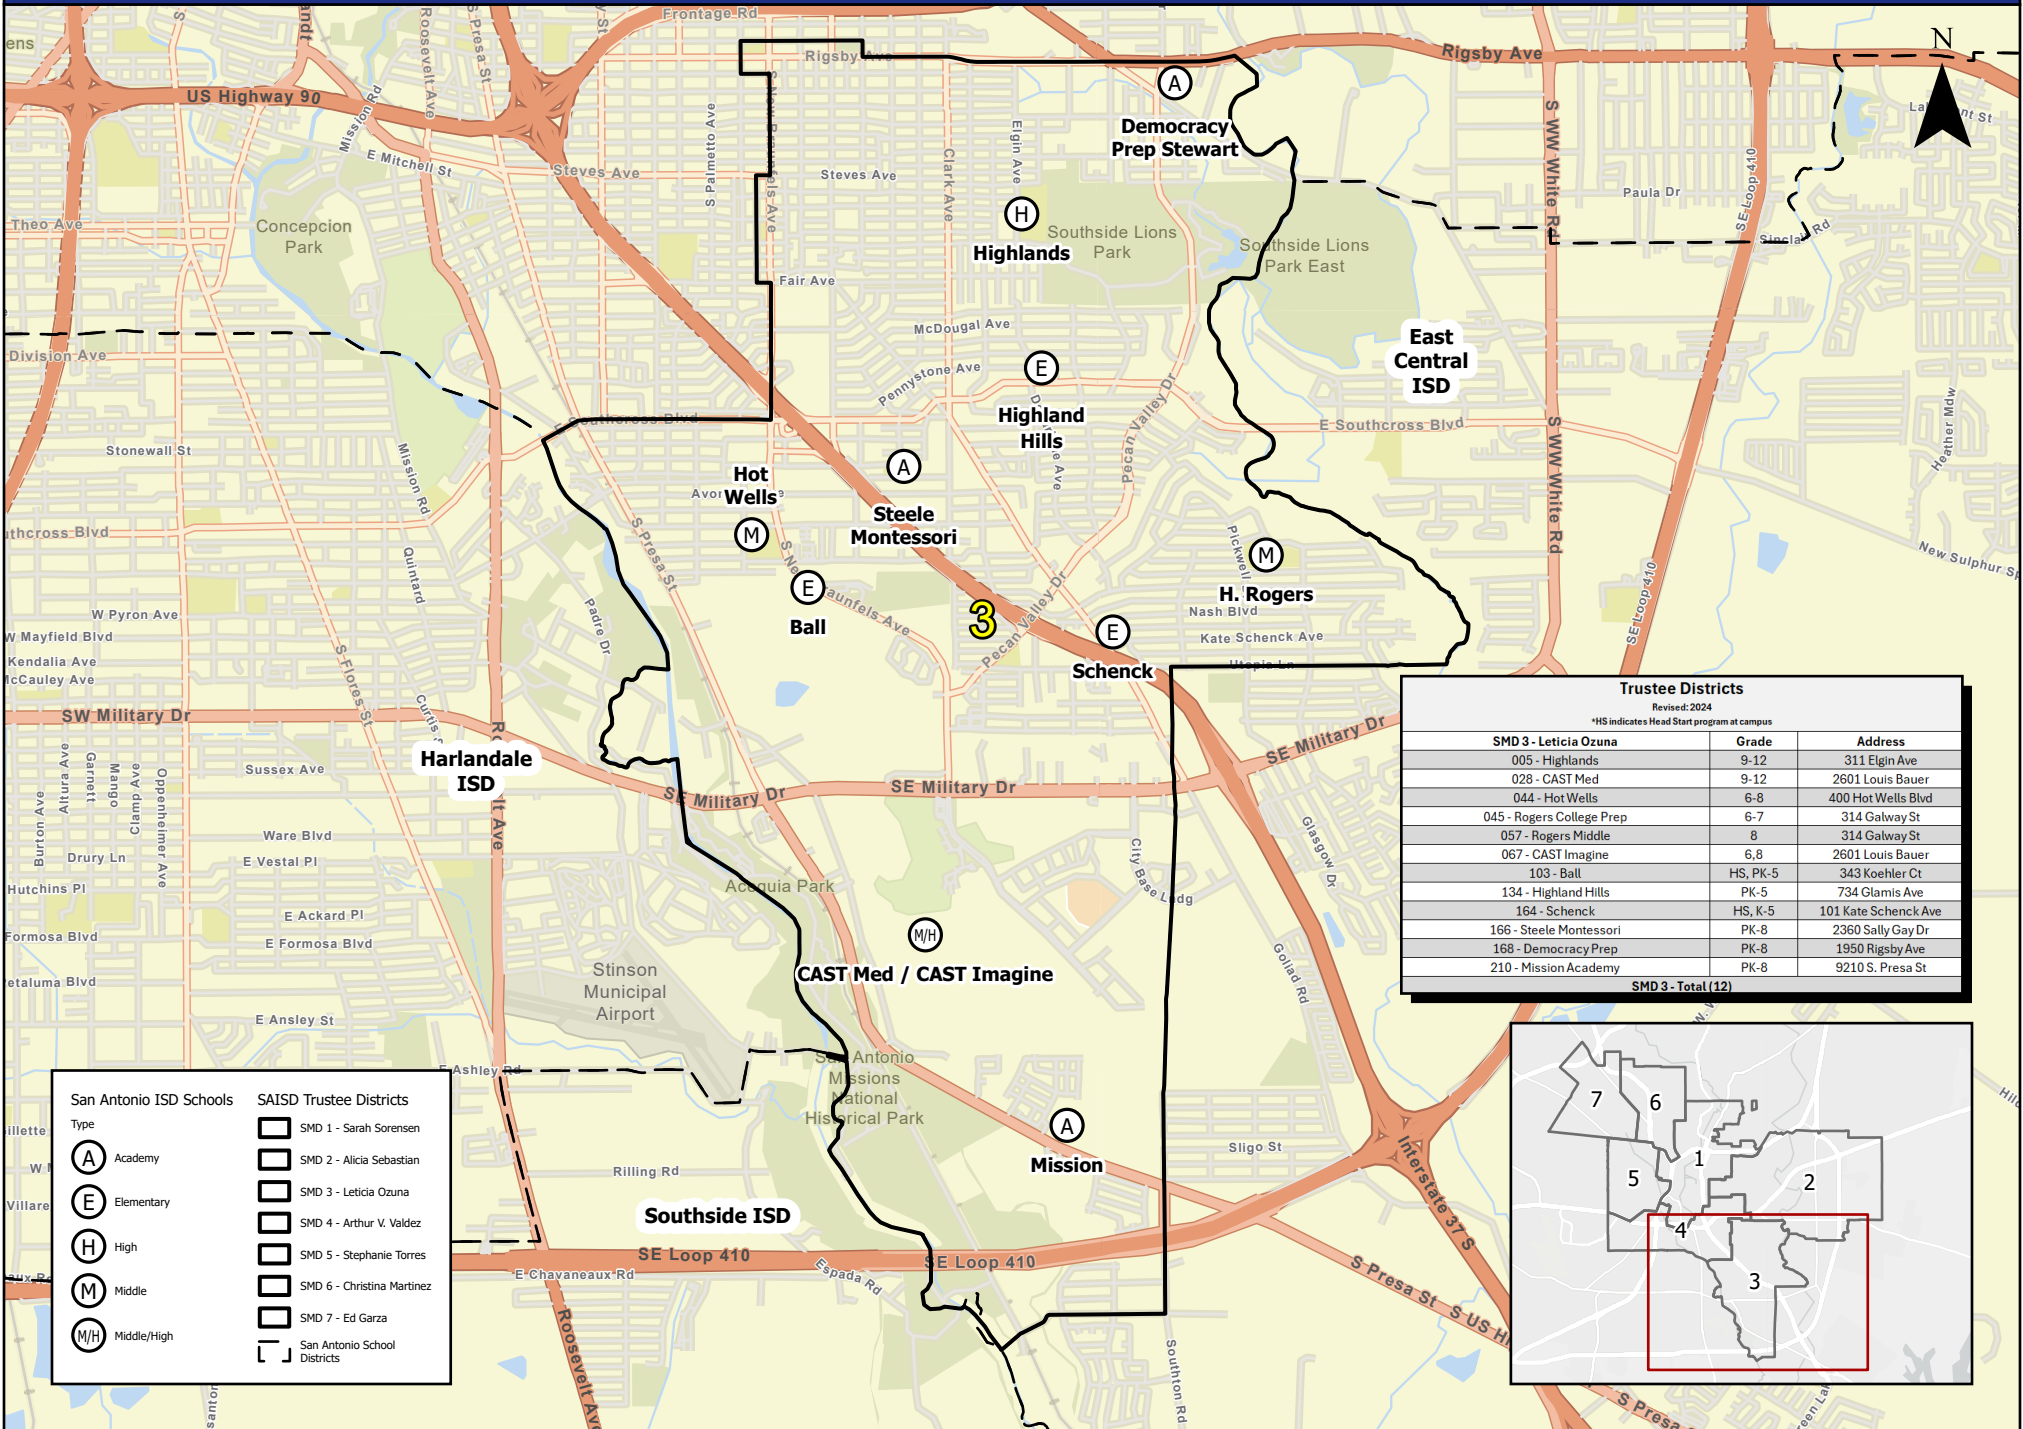

San Antonio ISD Single Member District 3

Trustee Districts		
Revised: 2024		
*HS indicates Head Start program at campus		
SMD 3 - Leticia Ozuna	Grade	Address
005 - Highlands	9-12	311 Elgin Ave
028 - CAST Med	9-12	2601 Louis Bauer
044 - Hot Wells	6-8	400 Hot Wells Blvd
045 - Rogers College Prep	6-7	314 Galway St
057 - Rogers Middle	8	314 Galway St
067 - CAST Imagine	6,8	2601 Louis Bauer
103 - Ball	HS, PK-5	343 Koehler Ct
134 - Highland Hills	PK-5	734 Glamis Ave
164 - Schenck	HS, K-5	101 Kate Schenck Ave
166 - Steele Montessori	PK-8	2360 Sally Gay Dr
168 - Democracy Prep	PK-8	1950 Rigsby Ave
210 - Mission Academy	PK-8	9210 S. Presa St
SMD 3 - Total (12)		

San Antonio ISD Schools	SAISD Trustee Districts
Type	SMD 1 - Sarah Sorensen
Academy	SMD 2 - Alicia Sebastian
Elementary	SMD 3 - Leticia Ozuna
High	SMD 4 - Arthur V. Valdez
Middle	SMD 5 - Stephanie Torres
Middle/High	SMD 6 - Christina Martinez
	SMD 7 - Ed Garza
	San Antonio School Districts