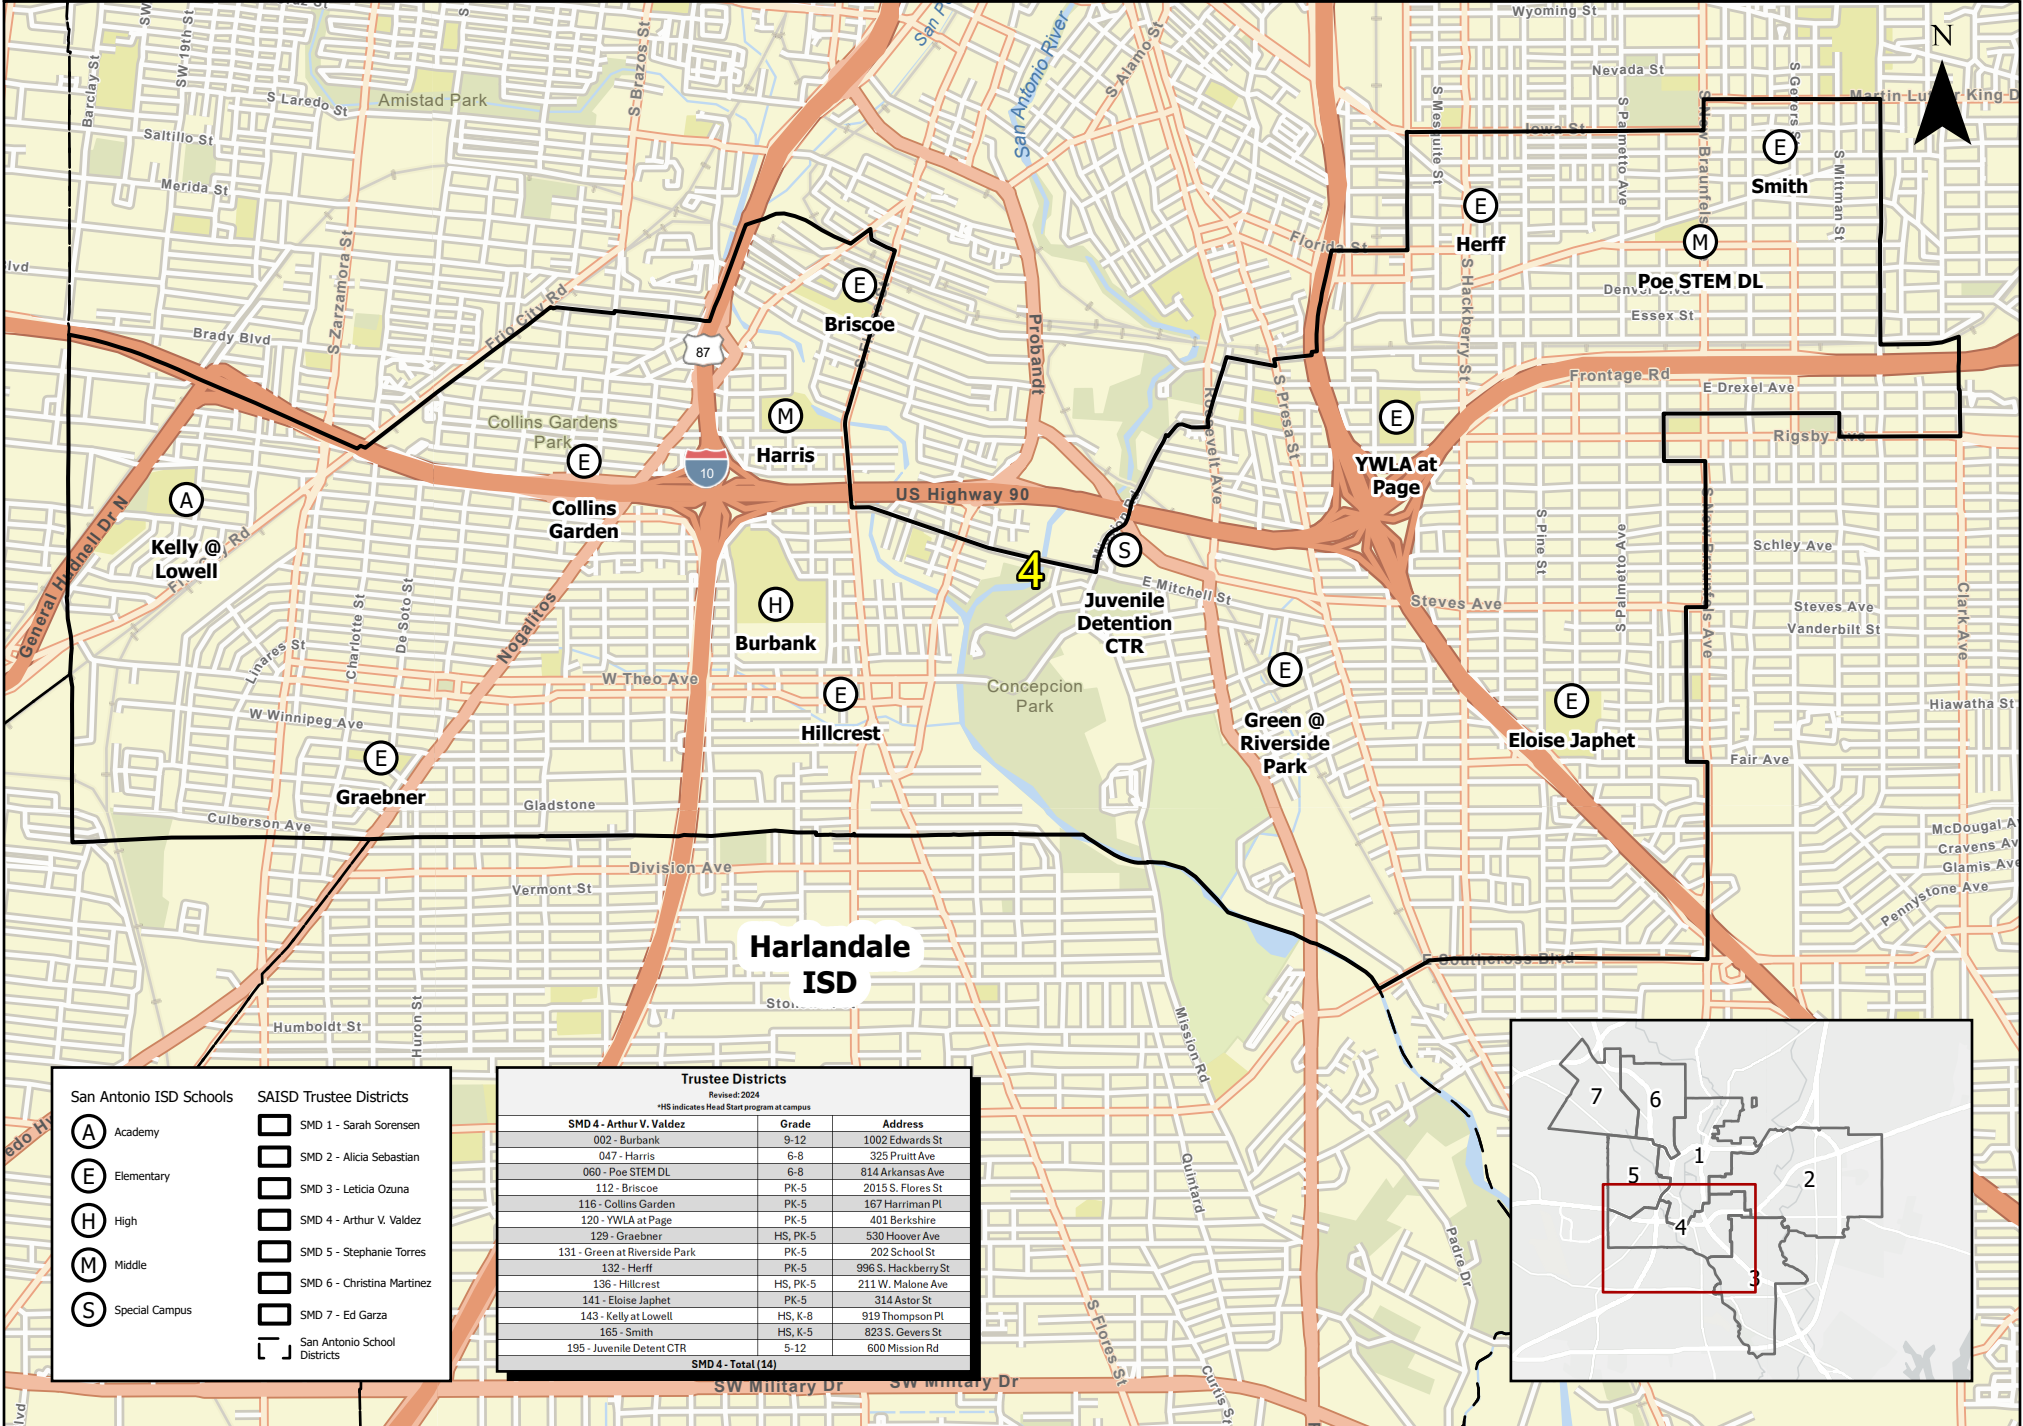

# San Antonio ISD Single Member District 4

**Harlandale  
ISD**

**San Antonio ISD Schools**

- (A) Academy
- (E) Elementary
- (H) High
- (M) Middle
- (S) Special Campus

**SAISD Trustee Districts**

- [ ] SMD 1 - Sarah Sorensen
- [ ] SMD 2 - Alicia Sebastian
- [ ] SMD 3 - Leticia Ozuna
- [ ] SMD 4 - Arthur V. Valdez
- [ ] SMD 5 - Stephanie Torres
- [ ] SMD 6 - Christina Martinez
- [ ] SMD 7 - Ed Garza
- [ ] San Antonio School Districts

**Trustee Districts**  
Revised: 2024  
\*HS indicates Head Start program at campus

SMD 4 - Arthur V. Valdez	Grade	Address
002 - Burbank	9-12	1002 Edwards St
047 - Harris	6-8	325 Pruitt Ave
060 - Poe STEM DL	6-8	814 Arkansas Ave
112 - Briscoe	PK-5	2015 S. Flores St
116 - Collins Garden	PK-5	167 Harriman Pl
120 - YWLA at Page	PK-5	401 Berkshire
129 - Graebner	HS, PK-5	530 Hoover Ave
131 - Green at Riverside Park	PK-5	202 School St
132 - Herff	PK-5	996 S. Hackberry St
136 - Hillcrest	HS, PK-5	211 W. Malone Ave
141 - Eloise Japhet	PK-5	314 Astor St
143 - Kelly at Lowell	HS, K-8	919 Thompson Pl
165 - Smith	HS, K-5	823 S. Gevers St
195 - Juvenile Detent CTR	S-12	600 Mission Rd
<b>SMD 4 - Total (14)</b>		