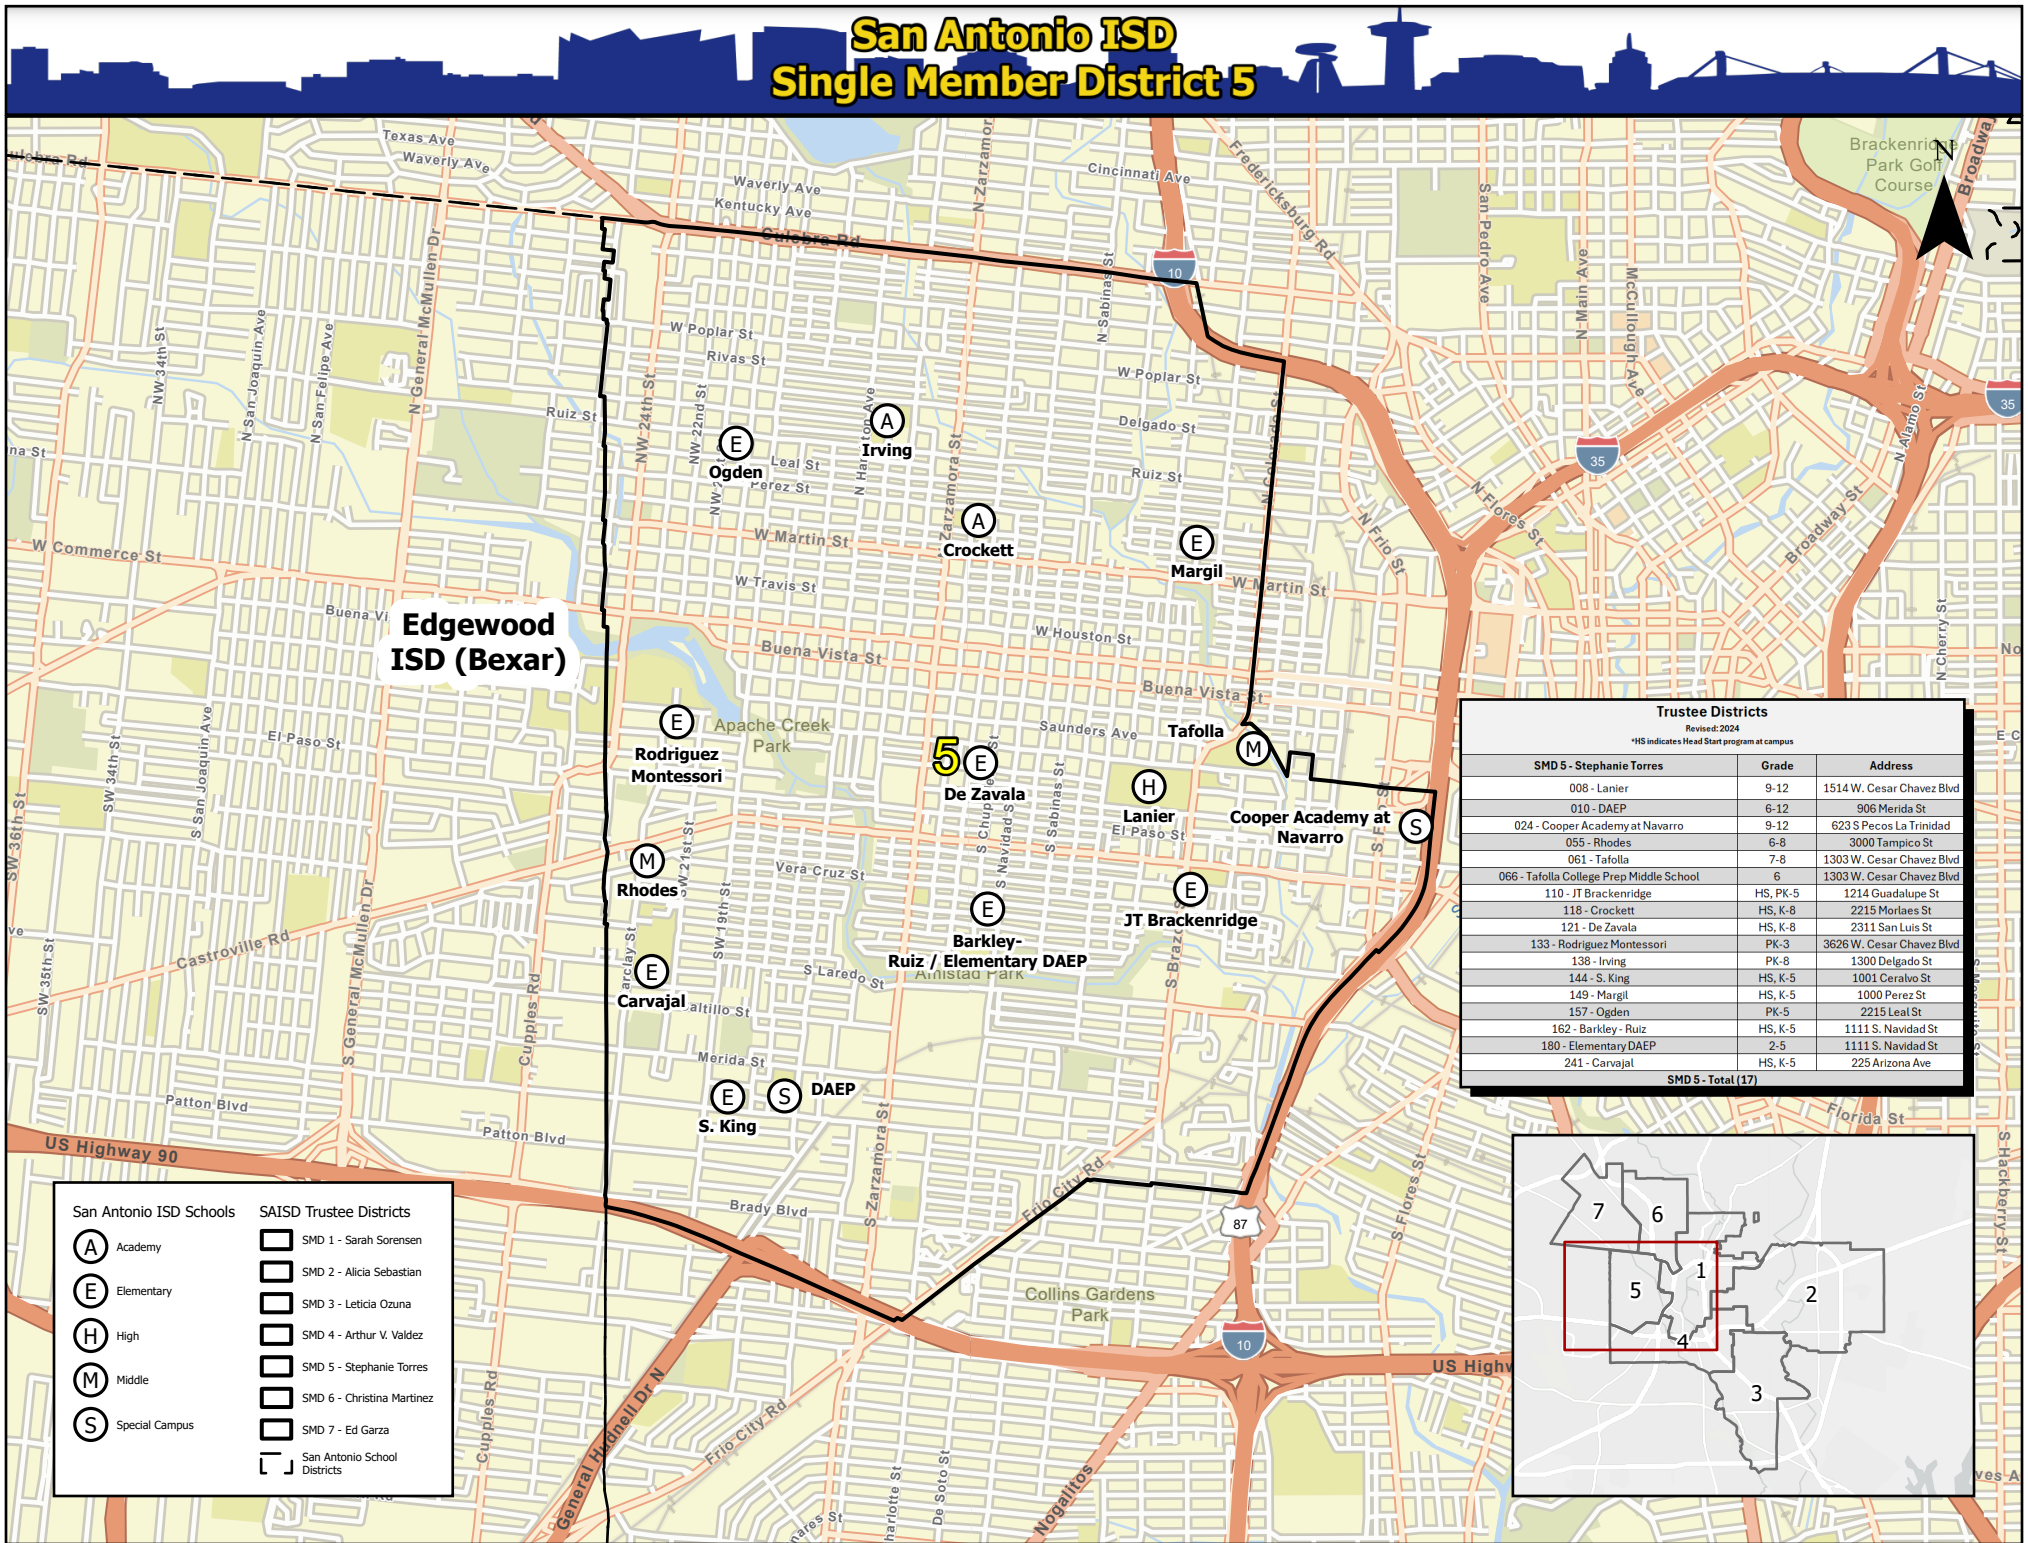

San Antonio ISD Single Member District 5

Edgewood ISD (Bexar)

Trustee Districts		
Revised: 2024		
*HS indicates Head Start program at campus		
SMD 5 - Stephanie Torres	Grade	Address
008 - Lanier	9-12	1514 W. Cesar Chavez Blvd
010 - DAEP	6-12	906 Merida St
024 - Cooper Academy at Navarro	9-12	623 S Pecos La Trinidad
055 - Rhodes	6-8	3000 Tampico St
061 - Tafolla	7-8	1303 W. Cesar Chavez Blvd
066 - Tafolla College Prep Middle School	6	1303 W. Cesar Chavez Blvd
110 - JT Brackenridge	HS, PK-5	1214 Guadalupe St
118 - Crockett	HS, K-8	2215 Morlaes St
121 - De Zavala	HS, K-8	2311 San Luis St
133 - Rodriguez Montessori	PK-3	3626 W. Cesar Chavez Blvd
138 - Irving	PK-8	1300 Delgado St
144 - S. King	HS, K-5	1001 Ceralvo St
149 - Margil	HS, K-5	1000 Perez St
157 - Ogden	PK-5	2215 Leal St
162 - Barkley - Ruiz	HS, K-5	1111 S. Navidad St
180 - Elementary DAEP	2-5	1111 S. Navidad St
241 - Carvajal	HS, K-5	225 Arizona Ave
SMD 5 - Total (17)		

San Antonio ISD Schools

- (A) Academy
- (E) Elementary
- (H) High
- (M) Middle
- (S) Special Campus

SAISD Trustee Districts

- [] SMD 1 - Sarah Sorensen
- [] SMD 2 - Alicia Sebastian
- [] SMD 3 - Leticia Ozuna
- [] SMD 4 - Arthur V. Valdez
- [] SMD 5 - Stephanie Torres
- [] SMD 6 - Christina Martinez
- [] SMD 7 - Ed Garza
- [] San Antonio School Districts