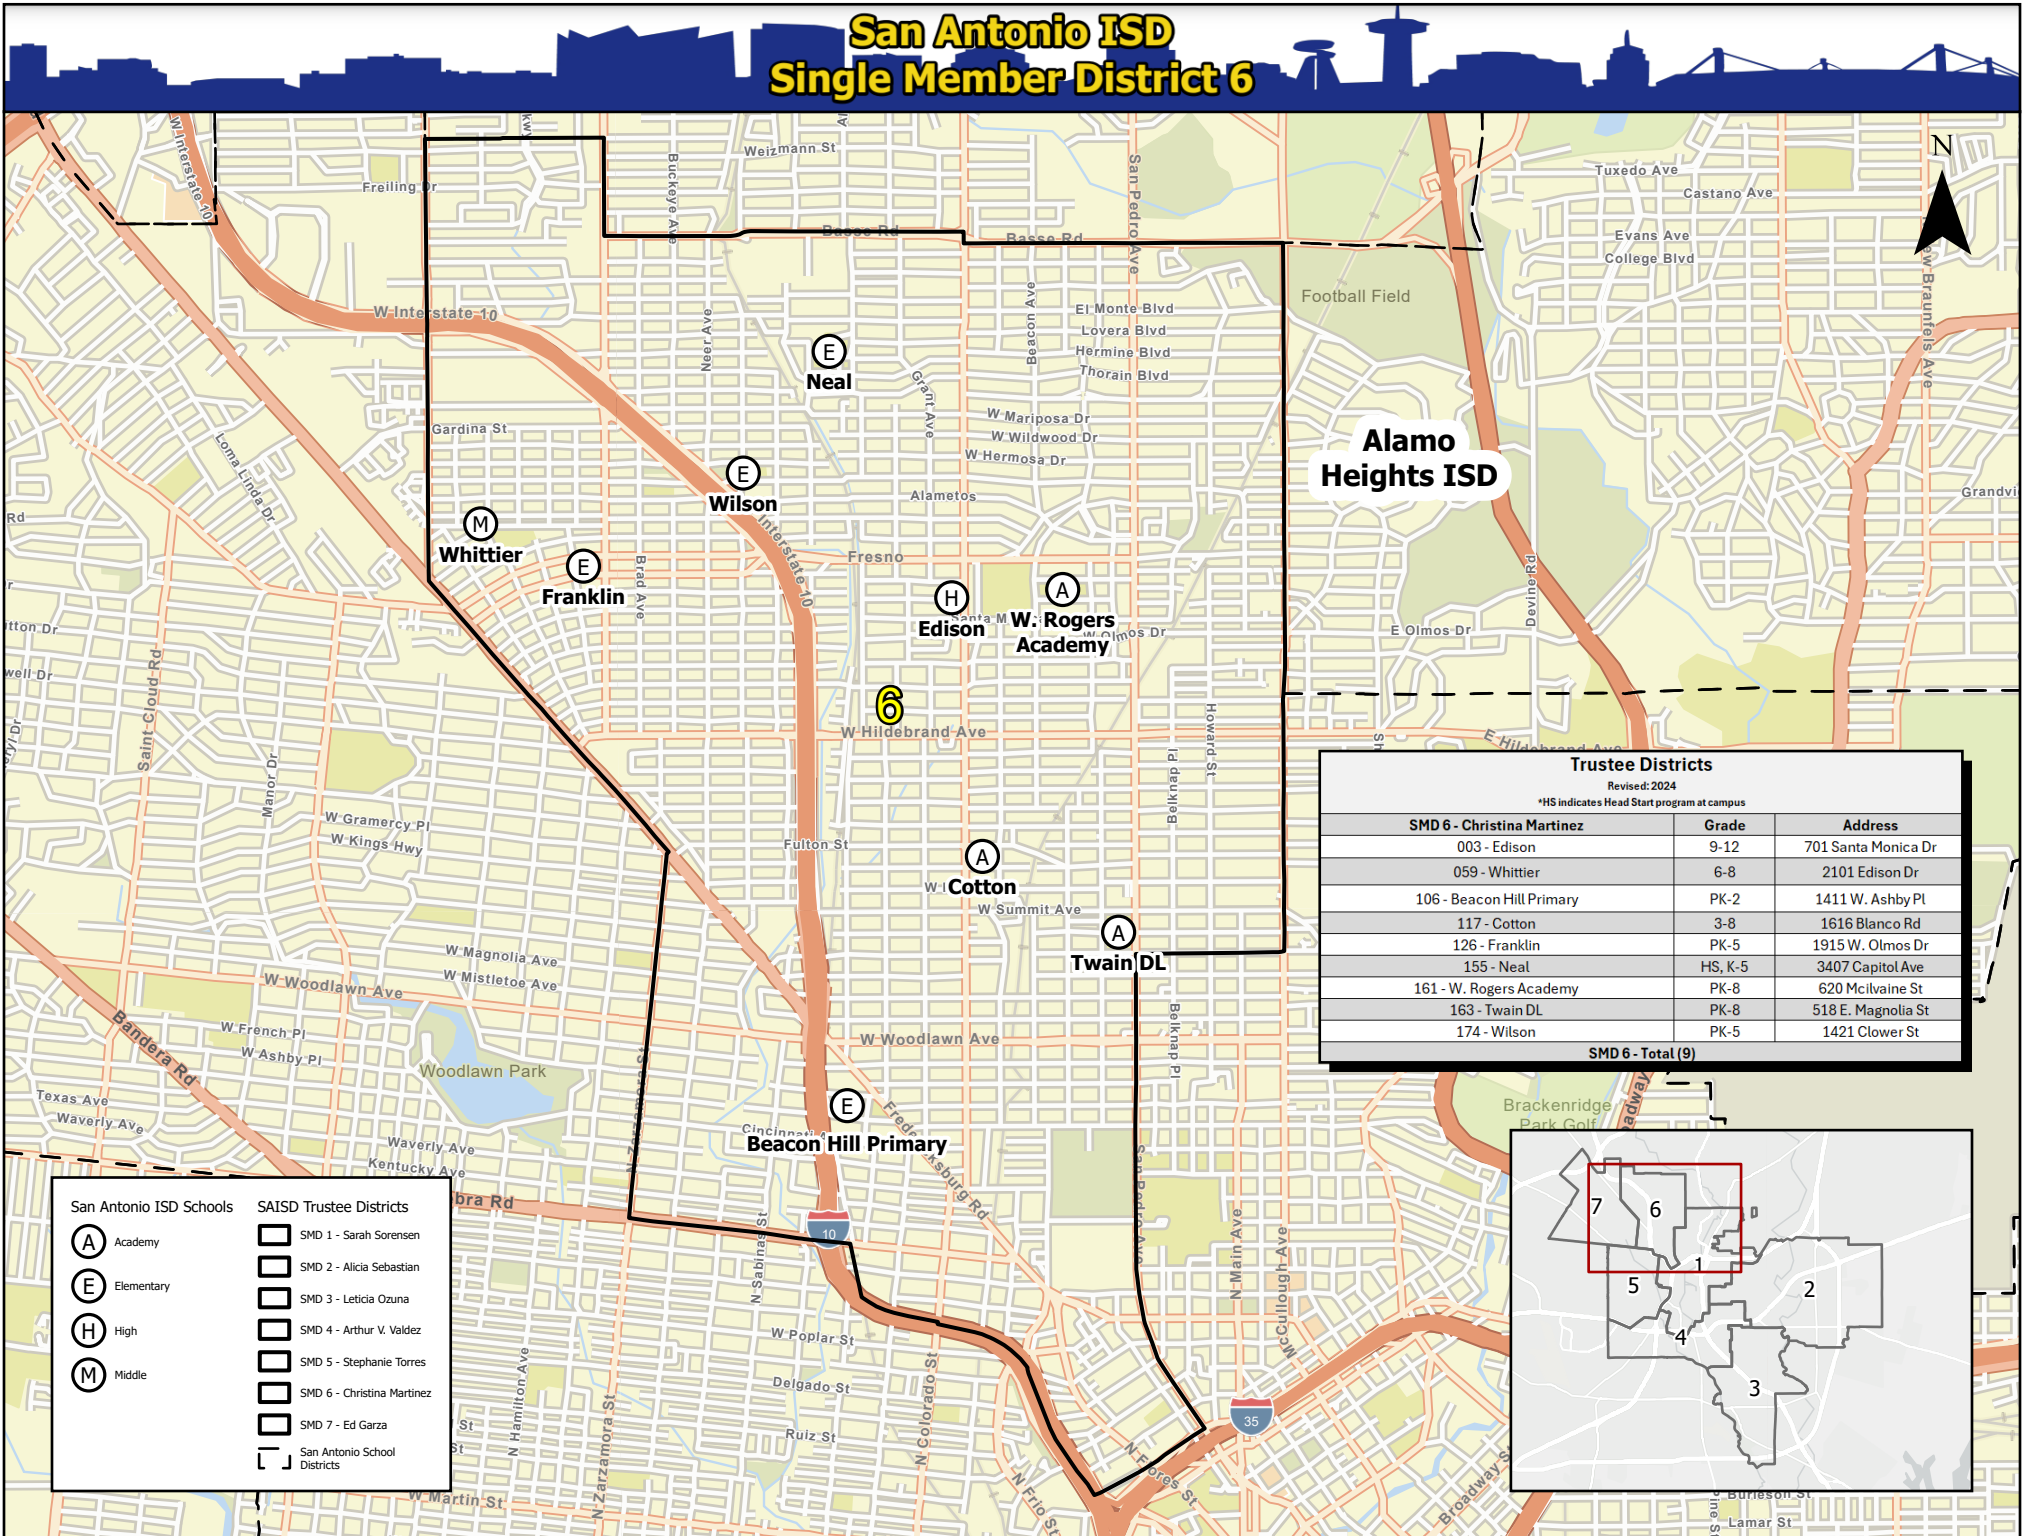

San Antonio ISD Single Member District 6

**Alamo
Heights ISD**

Trustee Districts

Revised: 2024

*HS indicates Head Start program at campus

SMD 6 - Christina Martinez	Grade	Address
003 - Edison	9-12	701 Santa Monica Dr
059 - Whittier	6-8	2101 Edison Dr
106 - Beacon Hill Primary	PK-2	1411 W. Ashby Pl
117 - Cotton	3-8	1616 Blanco Rd
126 - Franklin	PK-5	1915 W. Olmos Dr
155 - Neal	HS, K-5	3407 Capitol Ave
161 - W. Rogers Academy	PK-8	620 McIlvaine St
163 - Twain DL	PK-8	518 E. Magnolia St
174 - Wilson	PK-5	1421 Clower St
SMD 6 - Total (9)		

- San Antonio ISD Schools**
- (A) Academy
 - (E) Elementary
 - (H) High
 - (M) Middle
- SAISD Trustee Districts**
- [] SMD 1 - Sarah Sorensen
 - [] SMD 2 - Alicia Sebastian
 - [] SMD 3 - Leticia Ozuna
 - [] SMD 4 - Arthur V. Valdez
 - [] SMD 5 - Stephanie Torres
 - [] SMD 6 - Christina Martinez
 - [] SMD 7 - Ed Garza
 - [] San Antonio School Districts