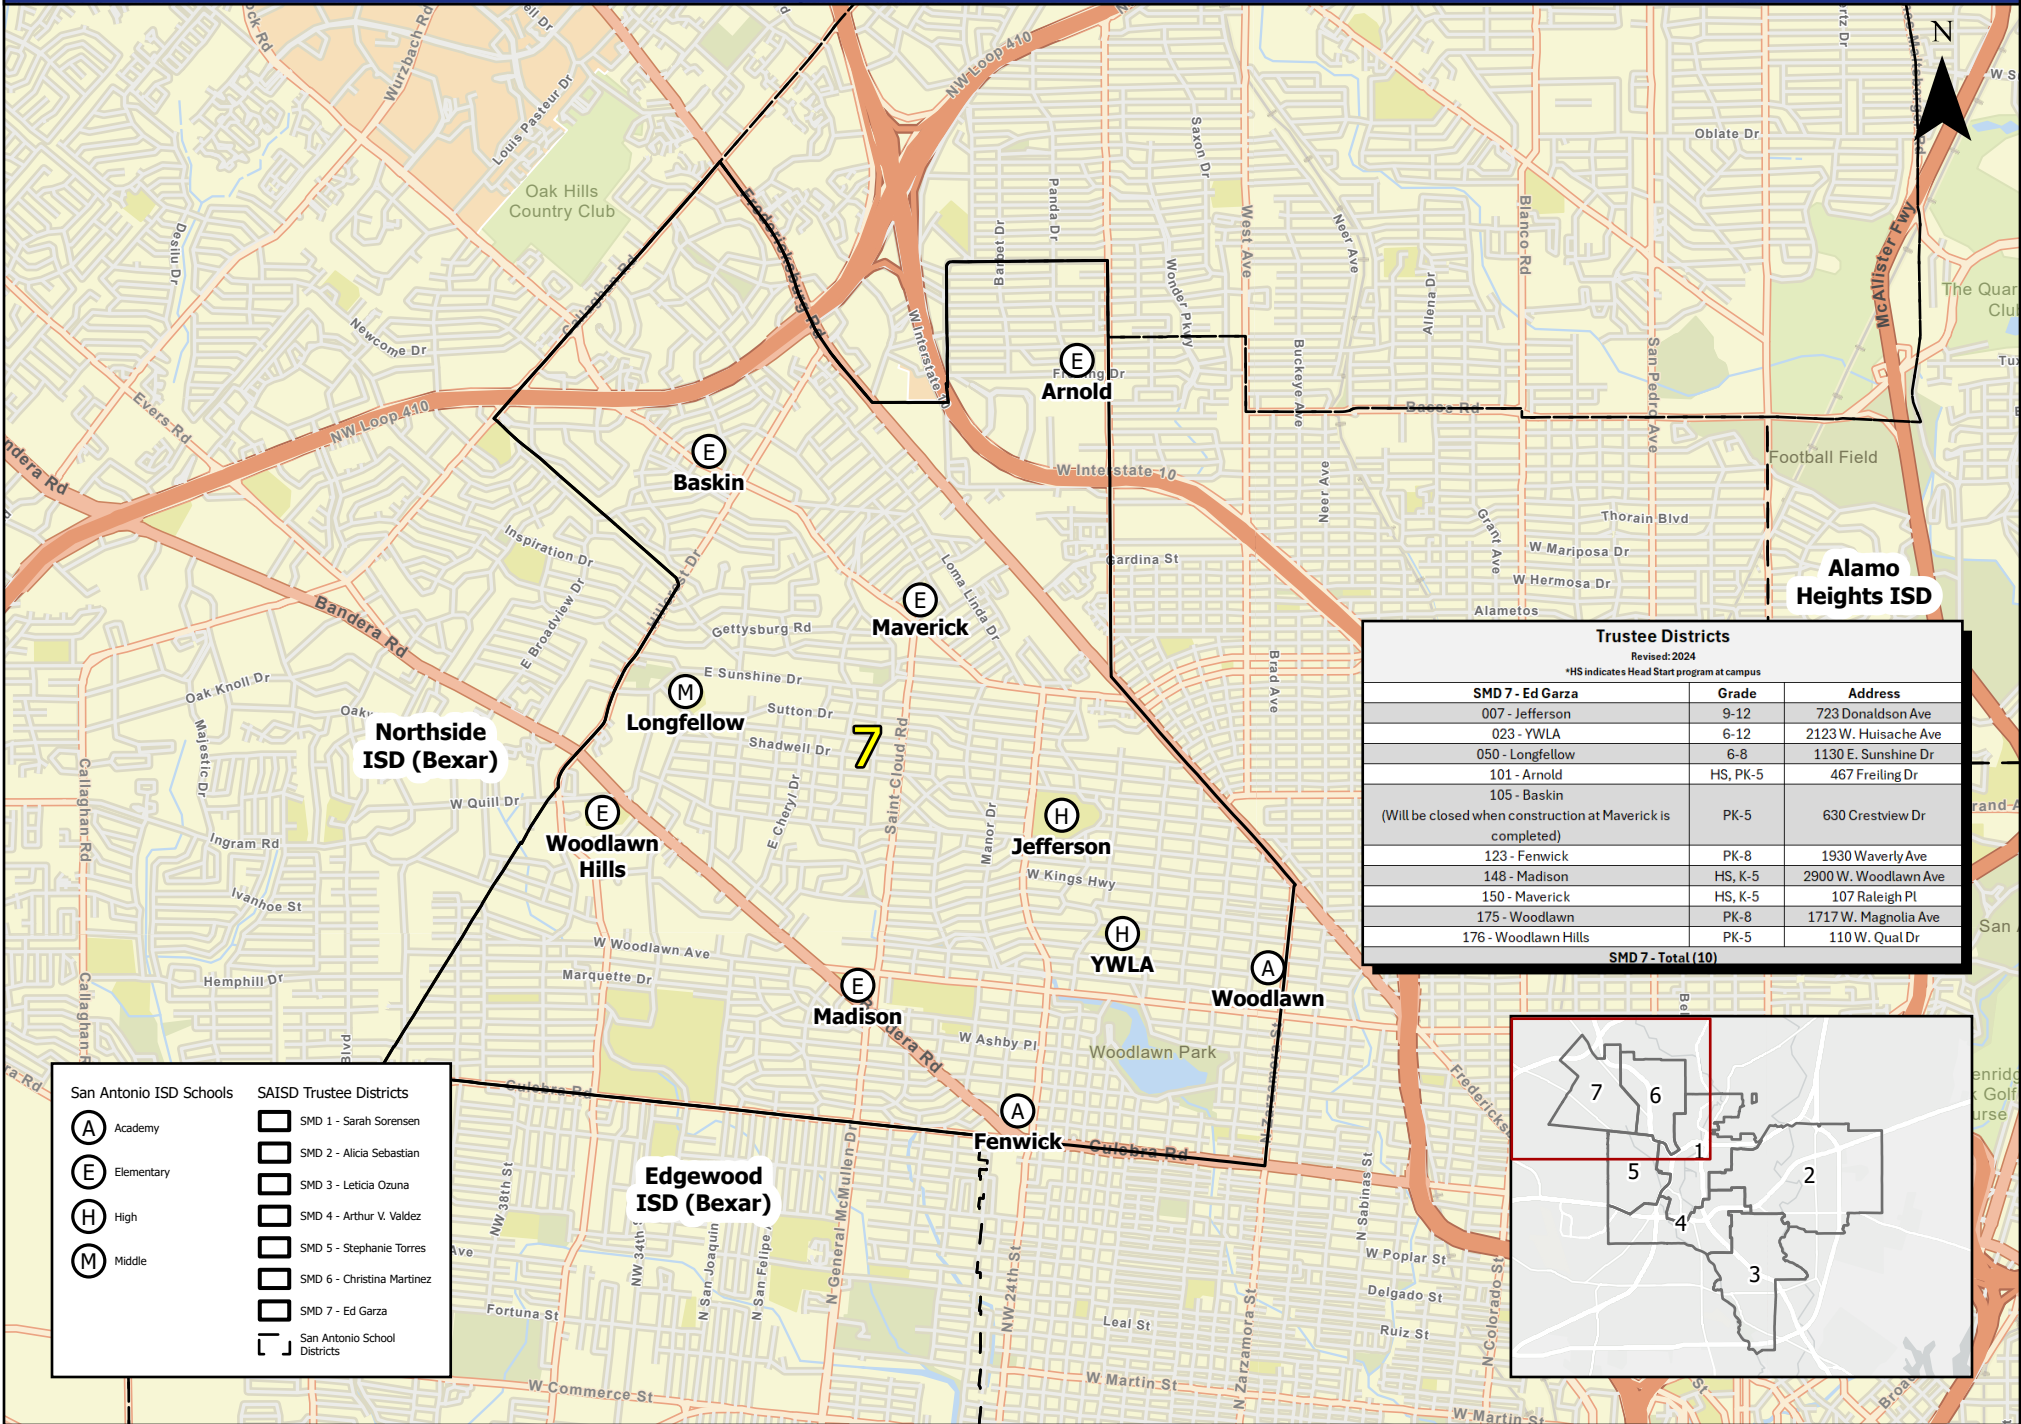

San Antonio ISD Single Member District 7

Trustee Districts		
Revised: 2024		
*HS indicates Head Start program at campus		
SMD 7 - Ed Garza	Grade	Address
007 - Jefferson	9-12	723 Donaldson Ave
023 - YWLA	6-12	2123 W. Huisache Ave
050 - Longfellow	6-8	1130 E. Sunshine Dr
101 - Arnold	HS, PK-5	467 Freiling Dr
105 - Baskin	PK-5	630 Crestview Dr
(Will be closed when construction at Maverick is completed)		
123 - Fenwick	PK-8	1930 Waverly Ave
148 - Madison	HS, K-5	2900 W. Woodlawn Ave
150 - Maverick	HS, K-5	107 Raleigh Pl
175 - Woodlawn	PK-8	1717 W. Magnolia Ave
176 - Woodlawn Hills	PK-5	110 W. Qual Dr
SMD 7 - Total (10)		

San Antonio ISD Schools

- (A) Academy
- (E) Elementary
- (H) High
- (M) Middle

SAISD Trustee Districts

- [] SMD 1 - Sarah Sorensen
- [] SMD 2 - Alicia Sebastian
- [] SMD 3 - Leticia Ozuna
- [] SMD 4 - Arthur V. Valdez
- [] SMD 5 - Stephanie Torres
- [] SMD 6 - Christina Martinez
- [] SMD 7 - Ed Garza
- [] San Antonio School Districts