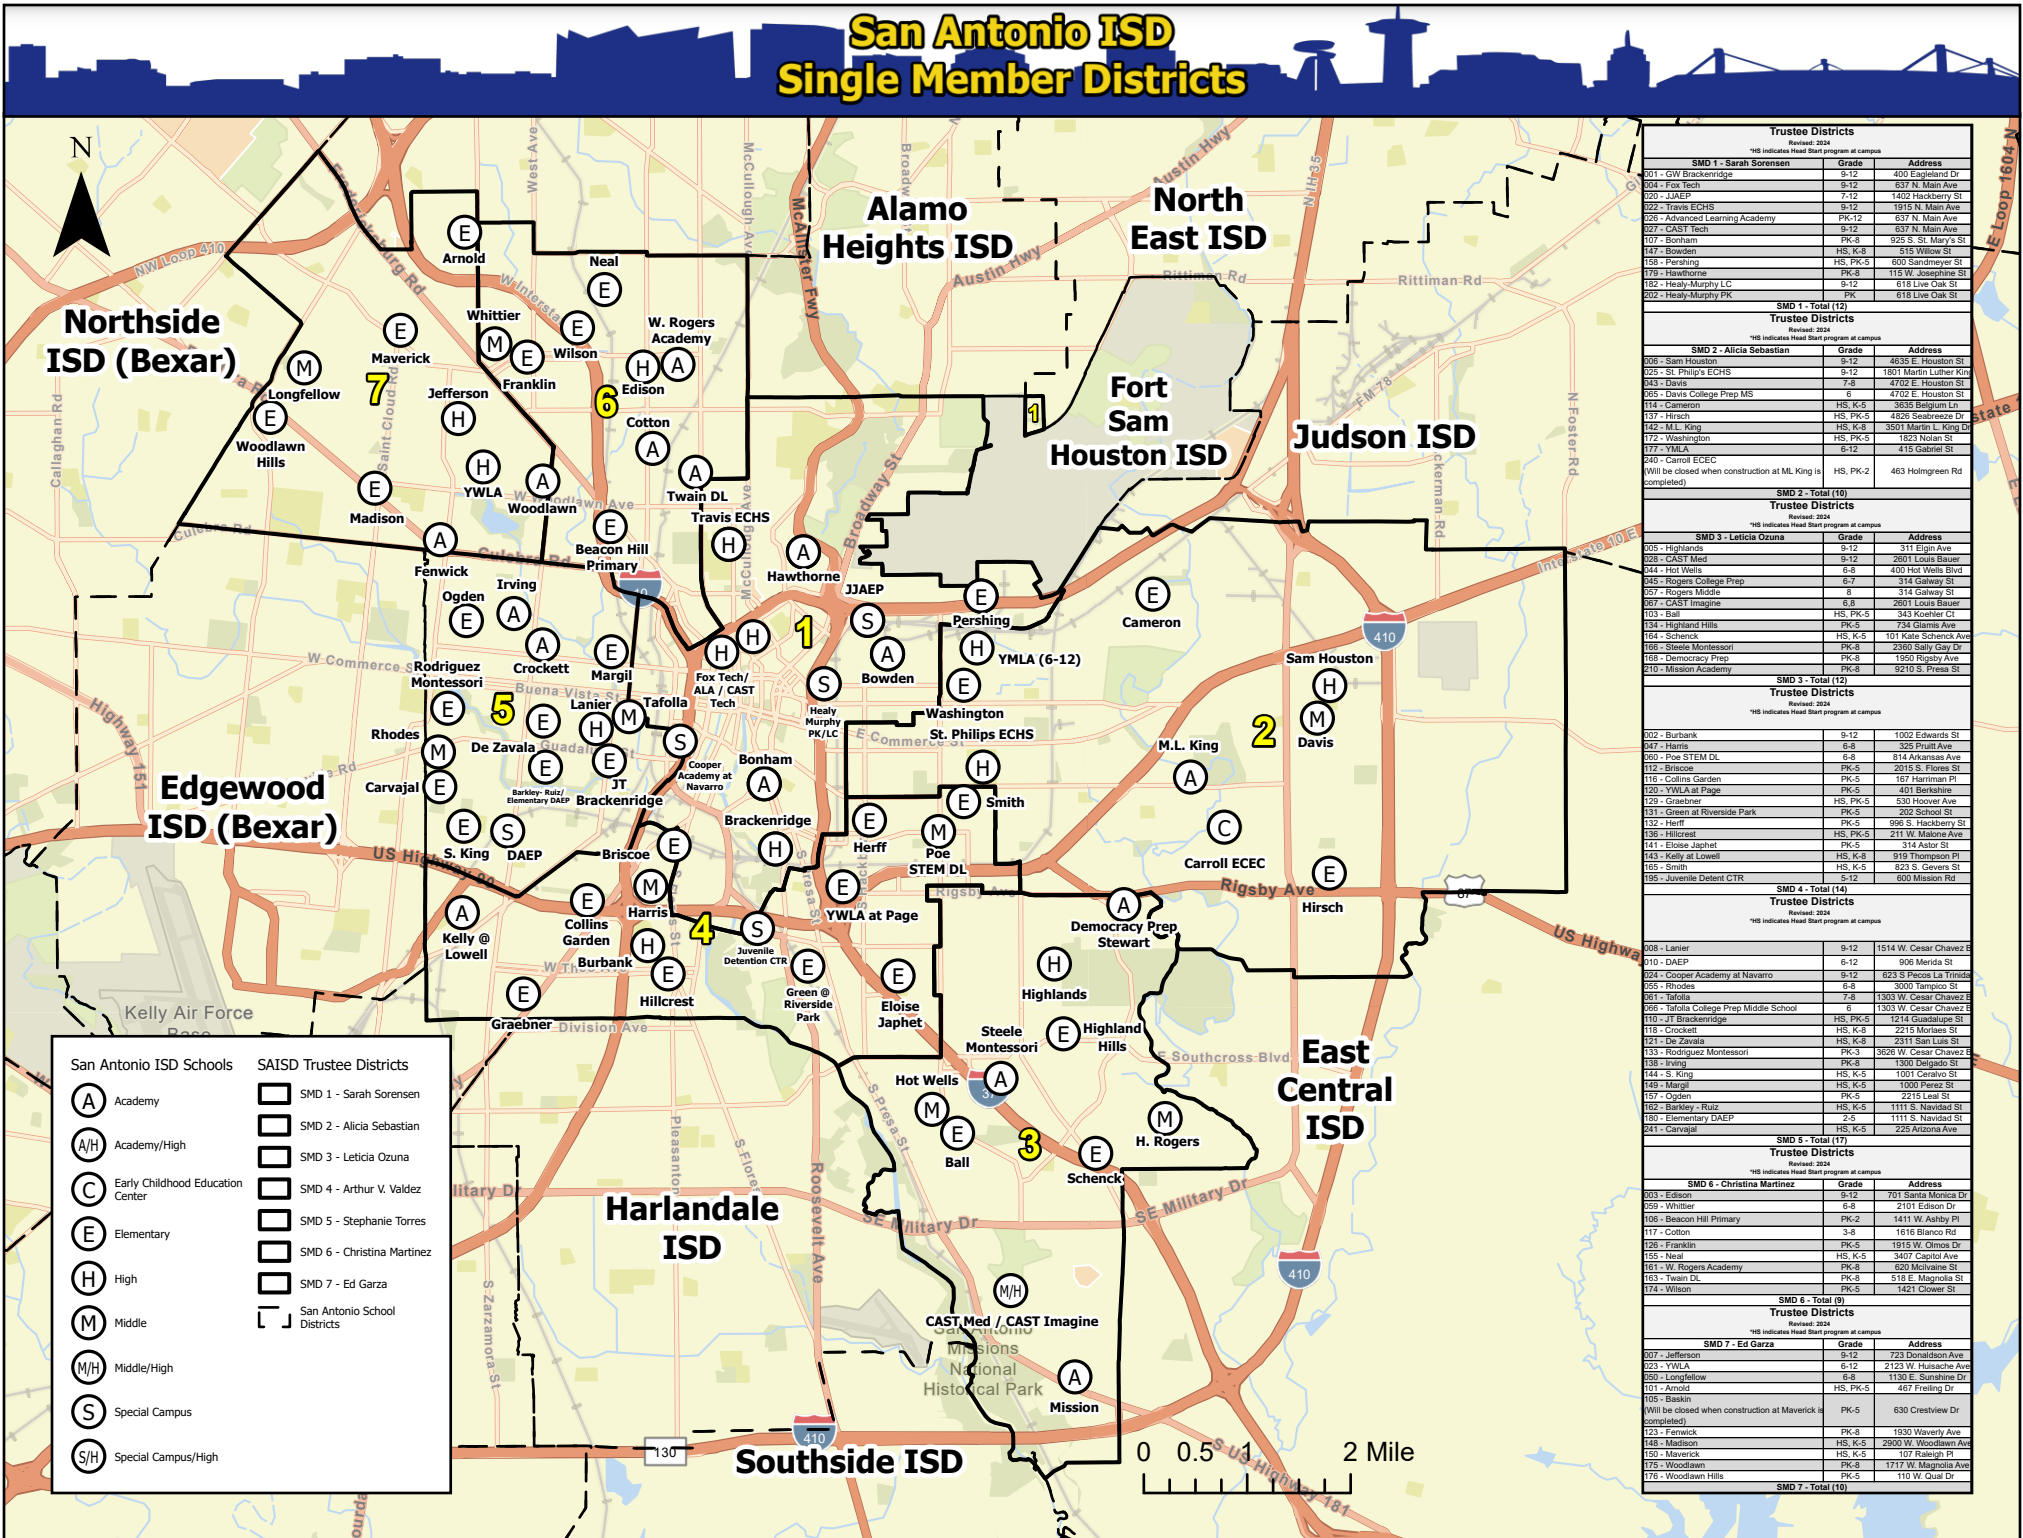

San Antonio ISD Single Member Districts

1. San Antonio ISD Schools
- (A) Academy
  - (A/H) Academy/High
  - (C) Early Childhood Education Center
  - (E) Elementary
  - (H) High
  - (M) Middle
  - (M/H) Middle/High
  - (S) Special Campus
  - (S/H) Special Campus/High
3. SAISD Trustee Districts
4. [ ] SMD 1 - Sarah Sorensen
   - [ ] SMD 2 - Alicia Sebastian
   - [ ] SMD 3 - Leticia Ozuna
   - [ ] SMD 4 - Arthur V. Valdez
   - [ ] SMD 5 - Stephanie Torres
   - [ ] SMD 6 - Christina Martinez
   - [ ] SMD 7 - Ed Garza
   - [ ] San Antonio School Districts