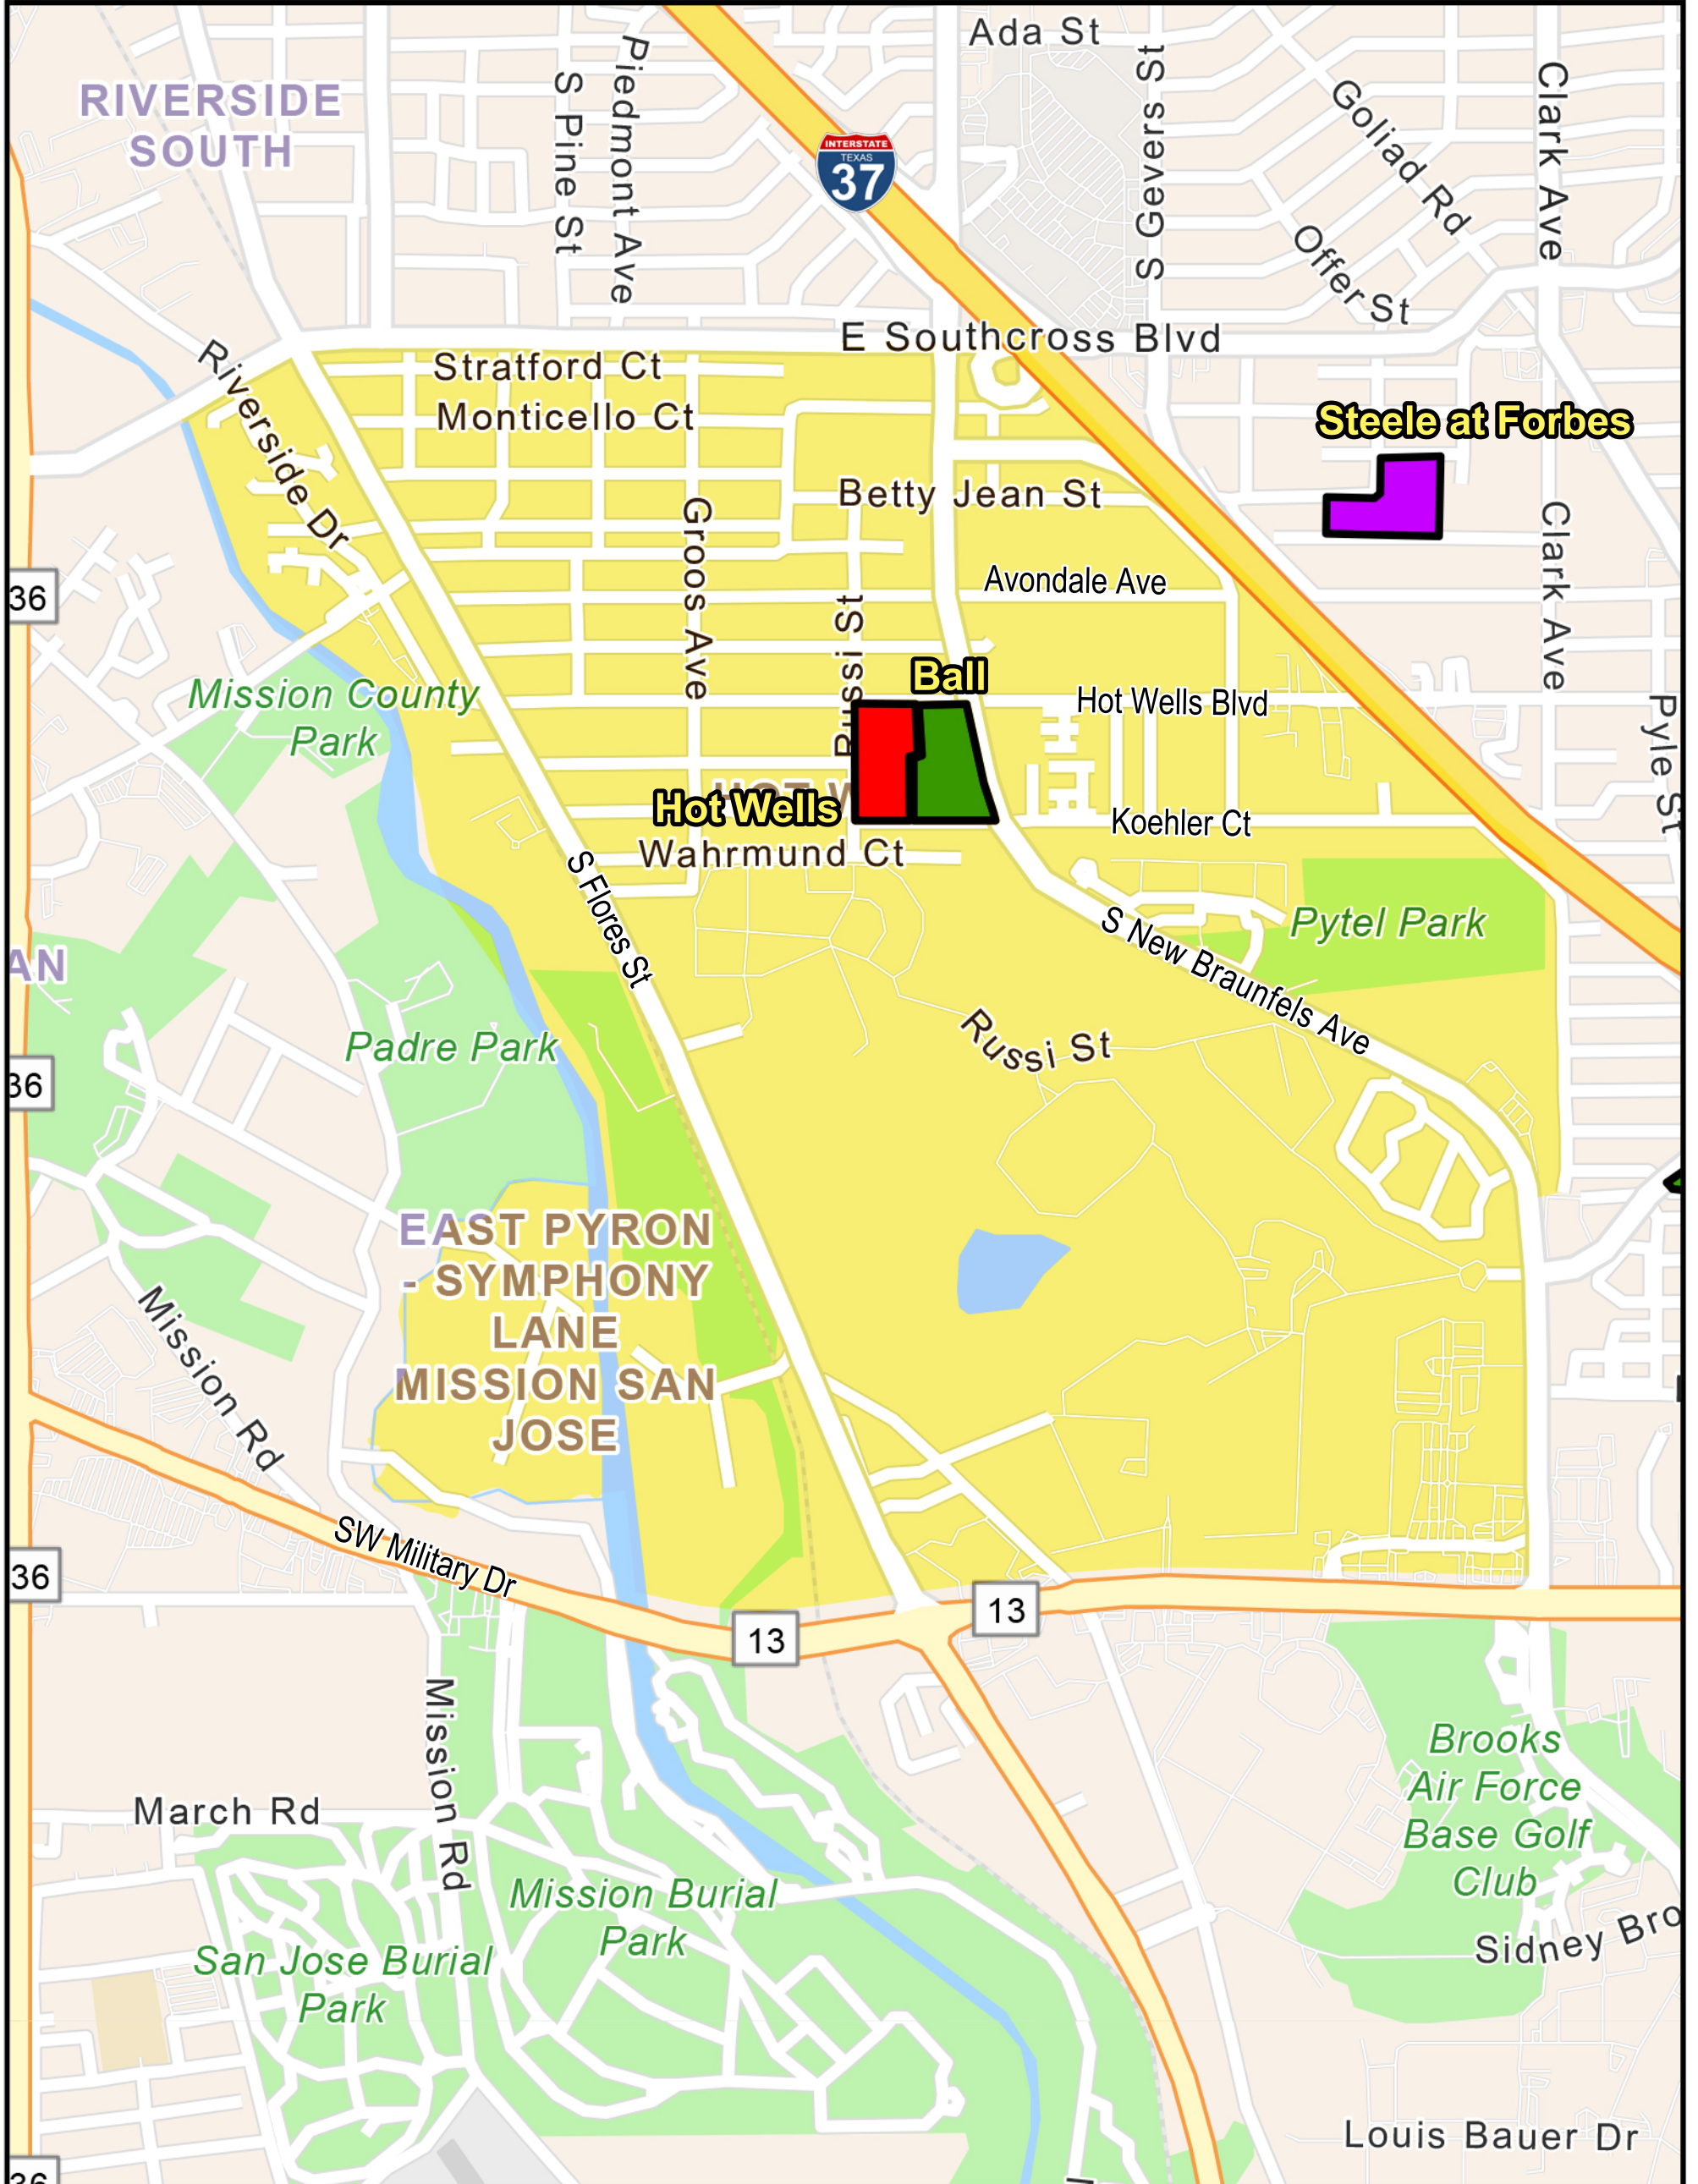

# Attendance Boundary for 2024-2025

**BALL**  
**Academy**  
**Grades Served: HS, PK-5**

**343 KOEHLER COURT**  
**SAN ANTONIO, TX 78223**

## LEGEND

SAISD Facilities				
Facility_Type				
	Early Childhood EC		Middle School	
	Administrative		Primary PK/K-5/6	
	Closed - Pending Reuse		PK/K-8 School	
			Special Program	
				High School

**Last Updated: 2024-2025**