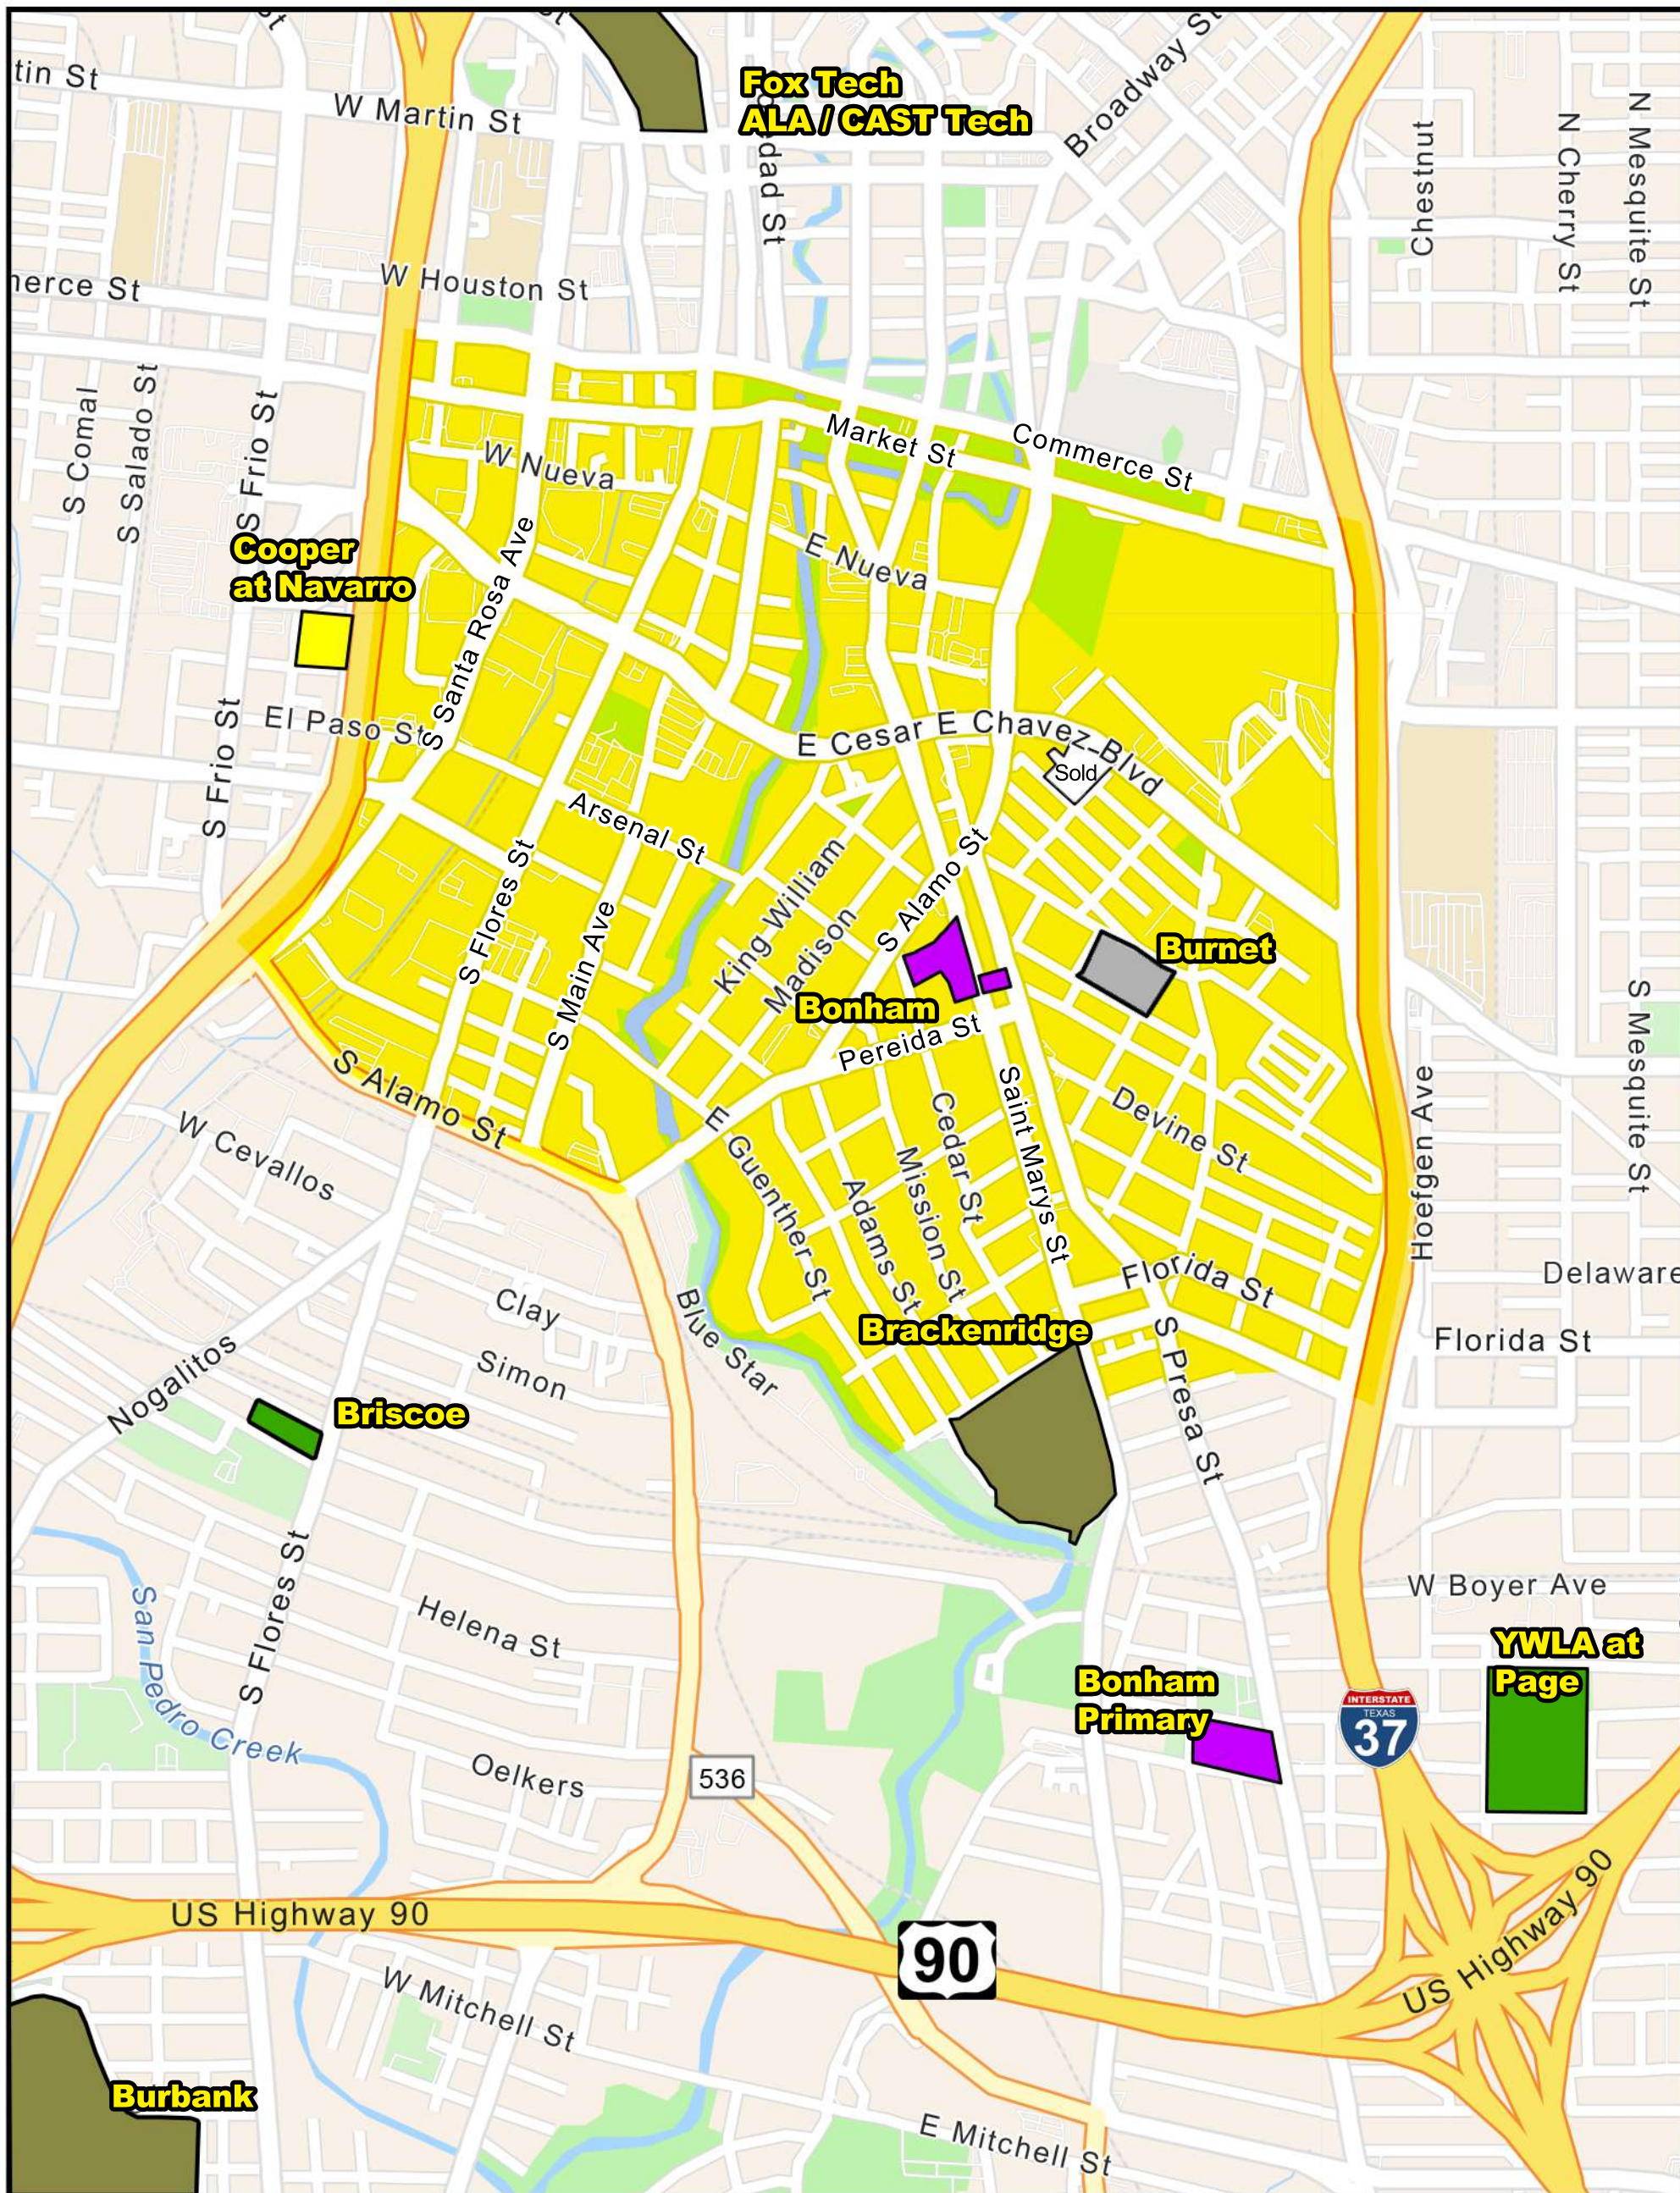

Attendance Boundary for 2024-2025

**925 S ST. MARY'S ST
SAN ANTONIO, TX 78205**

**BONHAM
Academy
Grades Served: PK-8**

LEGEND

SAISD Facilities		
Facility_Type		
■	Early Childhood EC	■ Middle School
■	Administrative	■ PK/K-8 School
■	Closed - Pending Reuse	■ Special Program
■	Primary PK/K-5/6	
■	High School	

Last Updated: 2024-2025