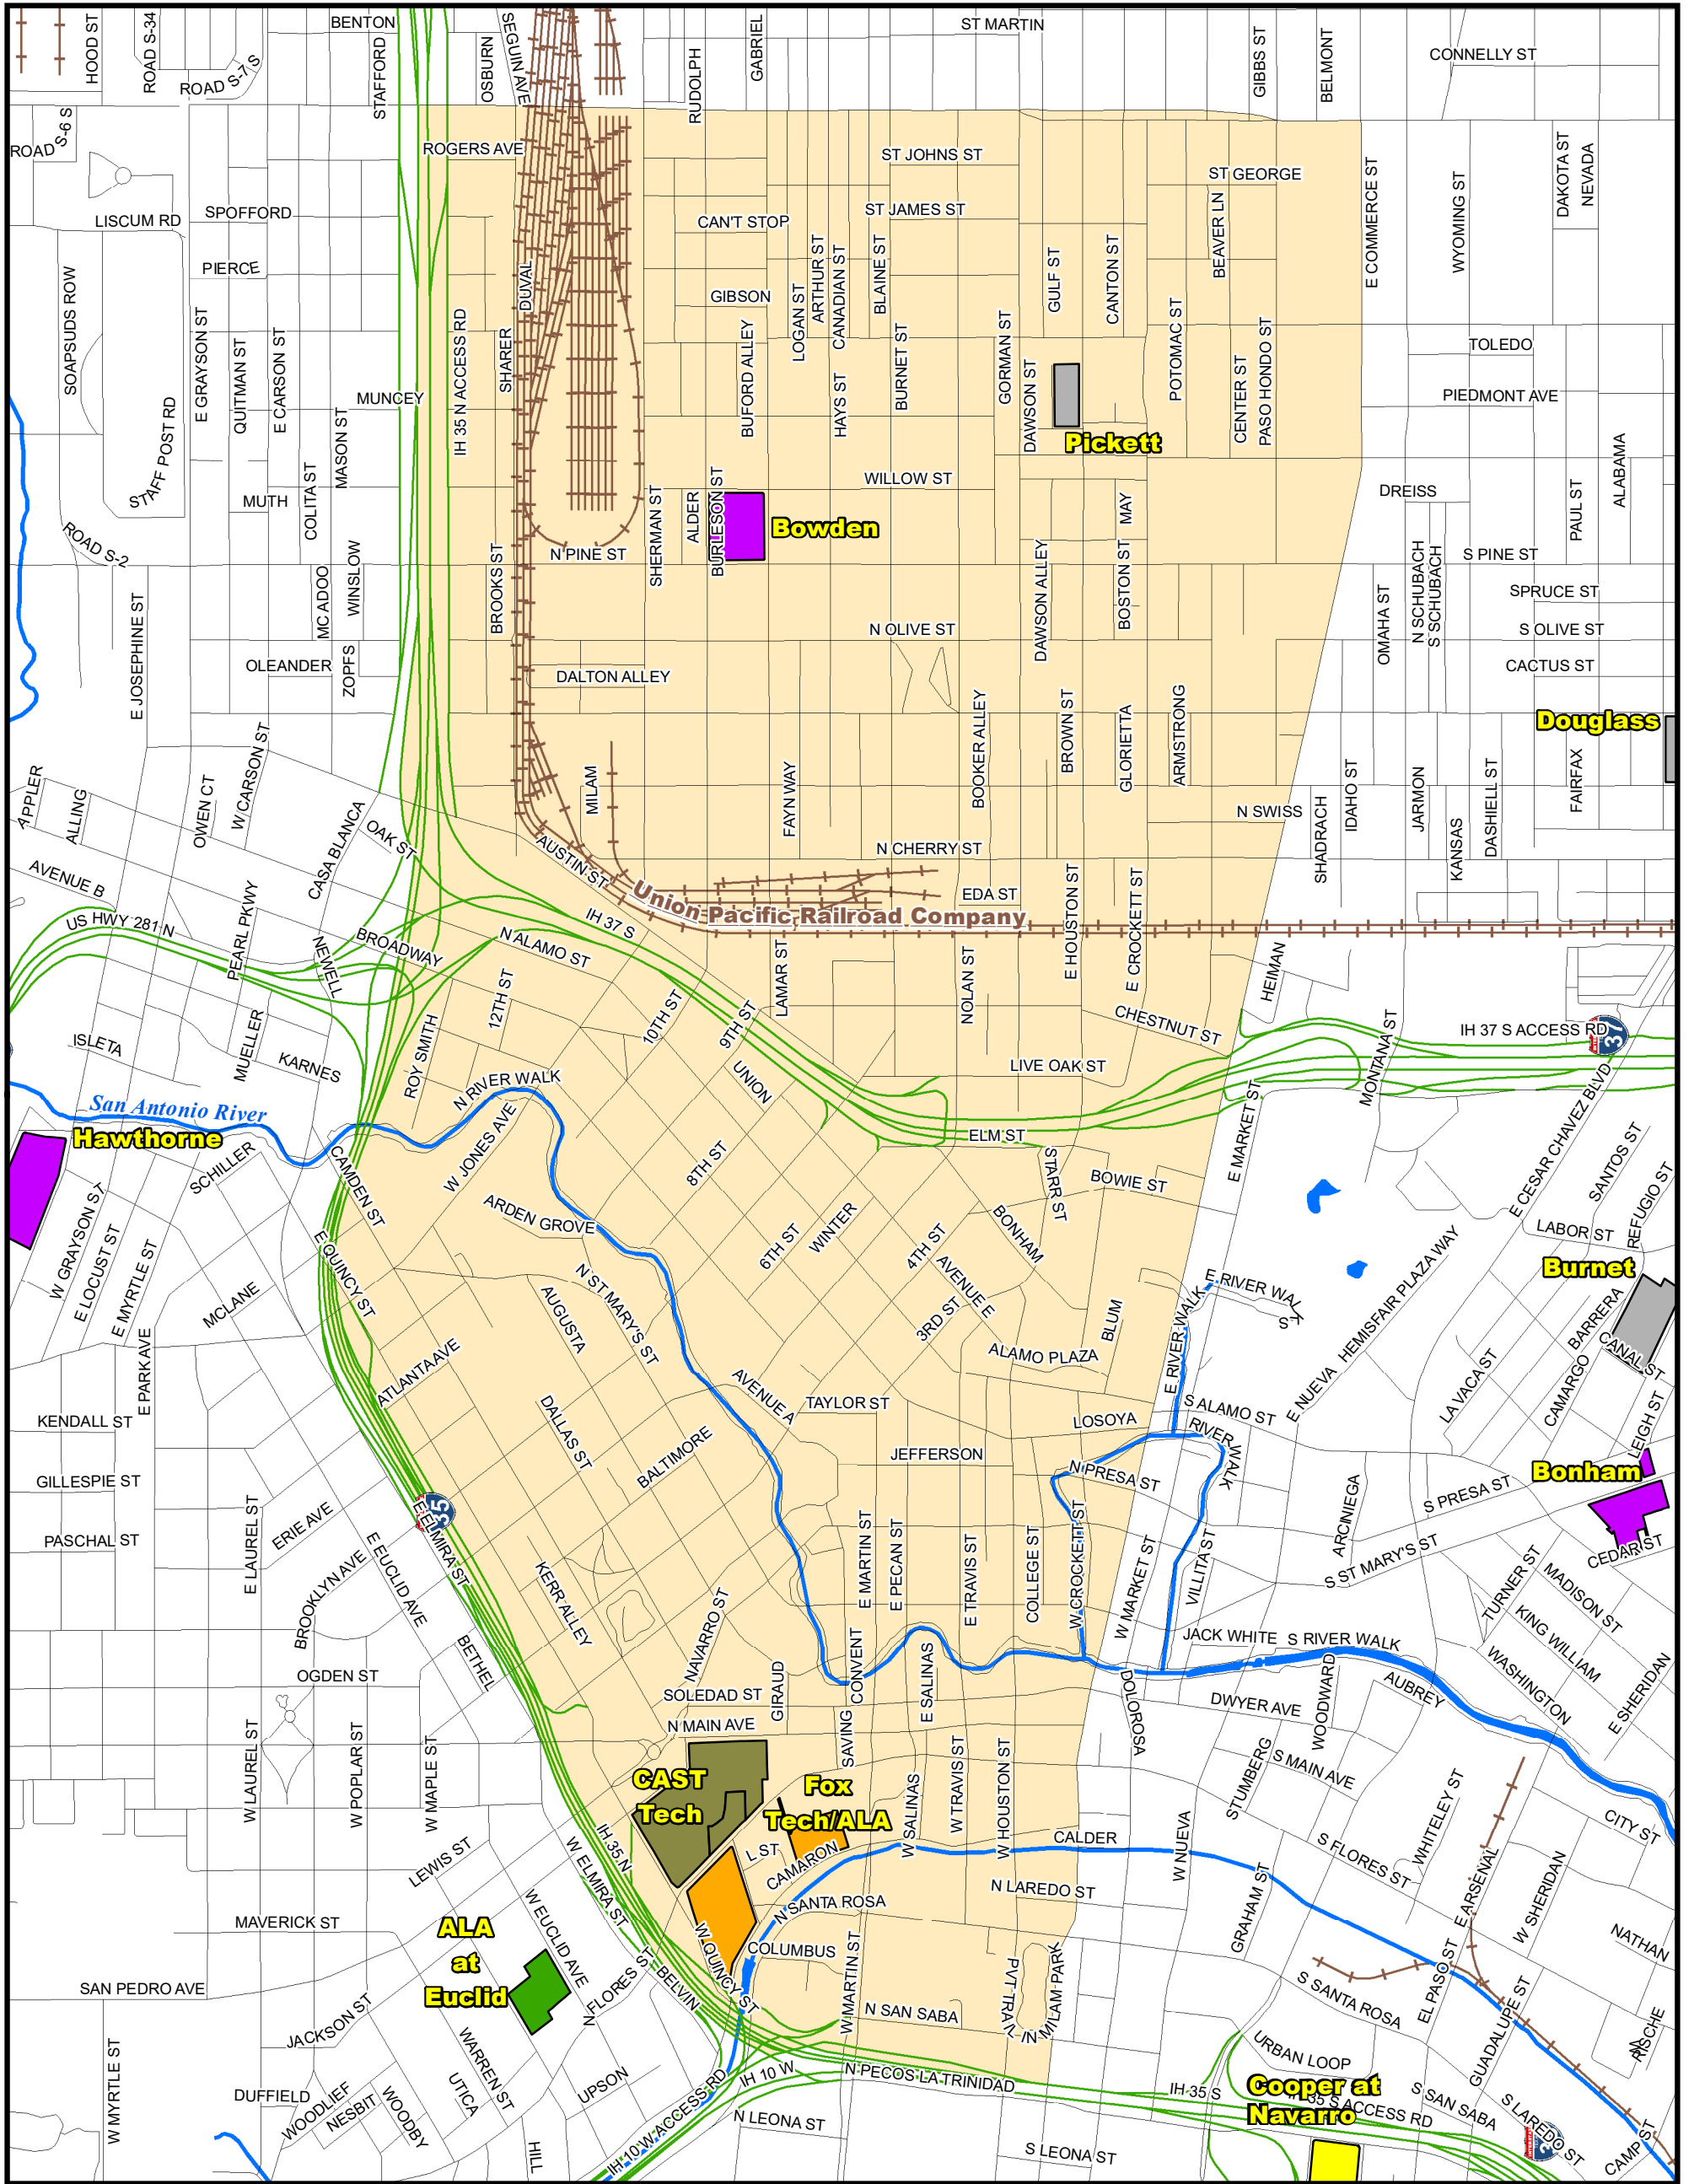

Attendance Boundary for 2024-2025

BOWDEN
Primary School
Grades Served: HS, K-8

515 WILLOW ST.
SAN ANTONIO, TX 78202

LEGEND

1 inch equals 0.23 miles

Last Updated 2019-2020

SAISD Facilities		Route Features		Natural Features	
 Early Childhood EC	 Middle School	Streets	Rivers & Creeks		
 Administrative	 Primary PK/K-5/6	Railroad Tracks	Water Bodies		
 Closed - Pending Reuse	 PK/K-8 School				
 High School	 Special Program				