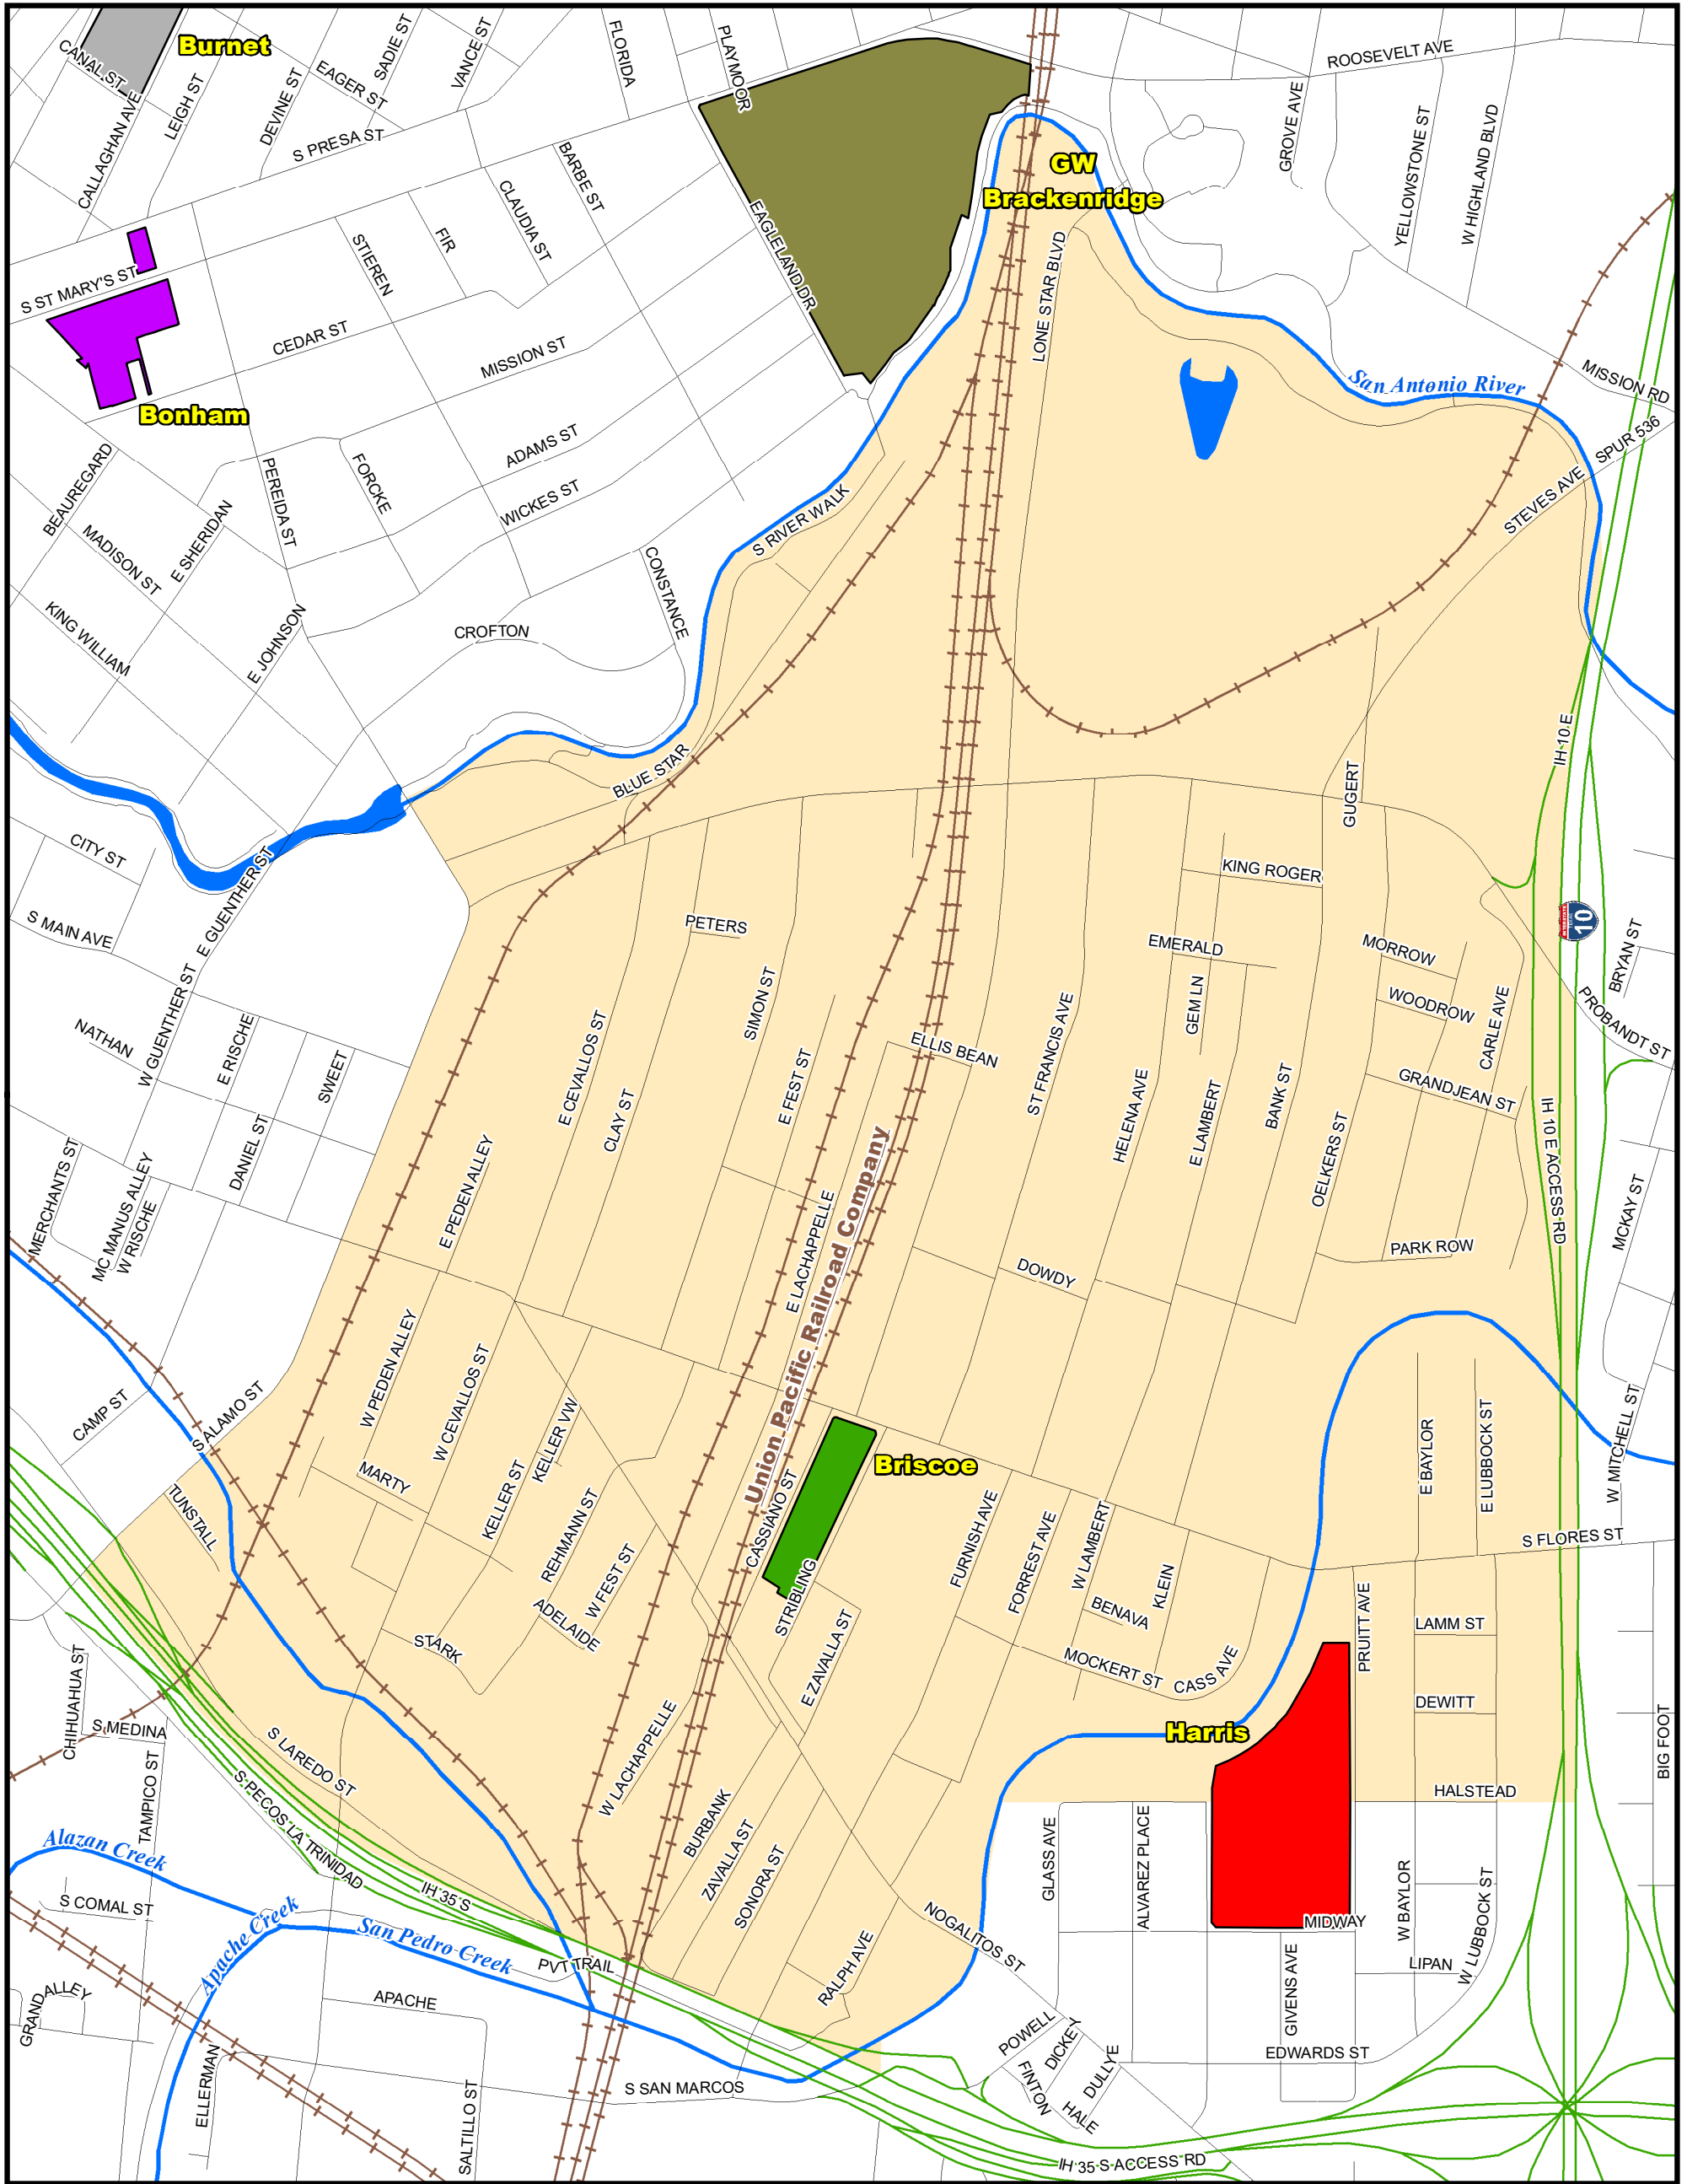

Attendance Boundary for 2024-2025

BRISCOE
Primary School
Grades Served: PK-5

2015 S. FLORES ST.
SAN ANTONIO, TX 78204

LEGEND

1 inch equals 0.14 miles

Last Updated 2019-2020

SAISD Facilities		Route Features		Natural Features	
Facility_Type					
	Administrative		Streets		Rivers & Creeks
	Closed - Pending Reuse		Primary PK/K-5/6		Railroad Tracks
	High School		Middle School		Water Bodies
	PK/K-8 School		Special Program		