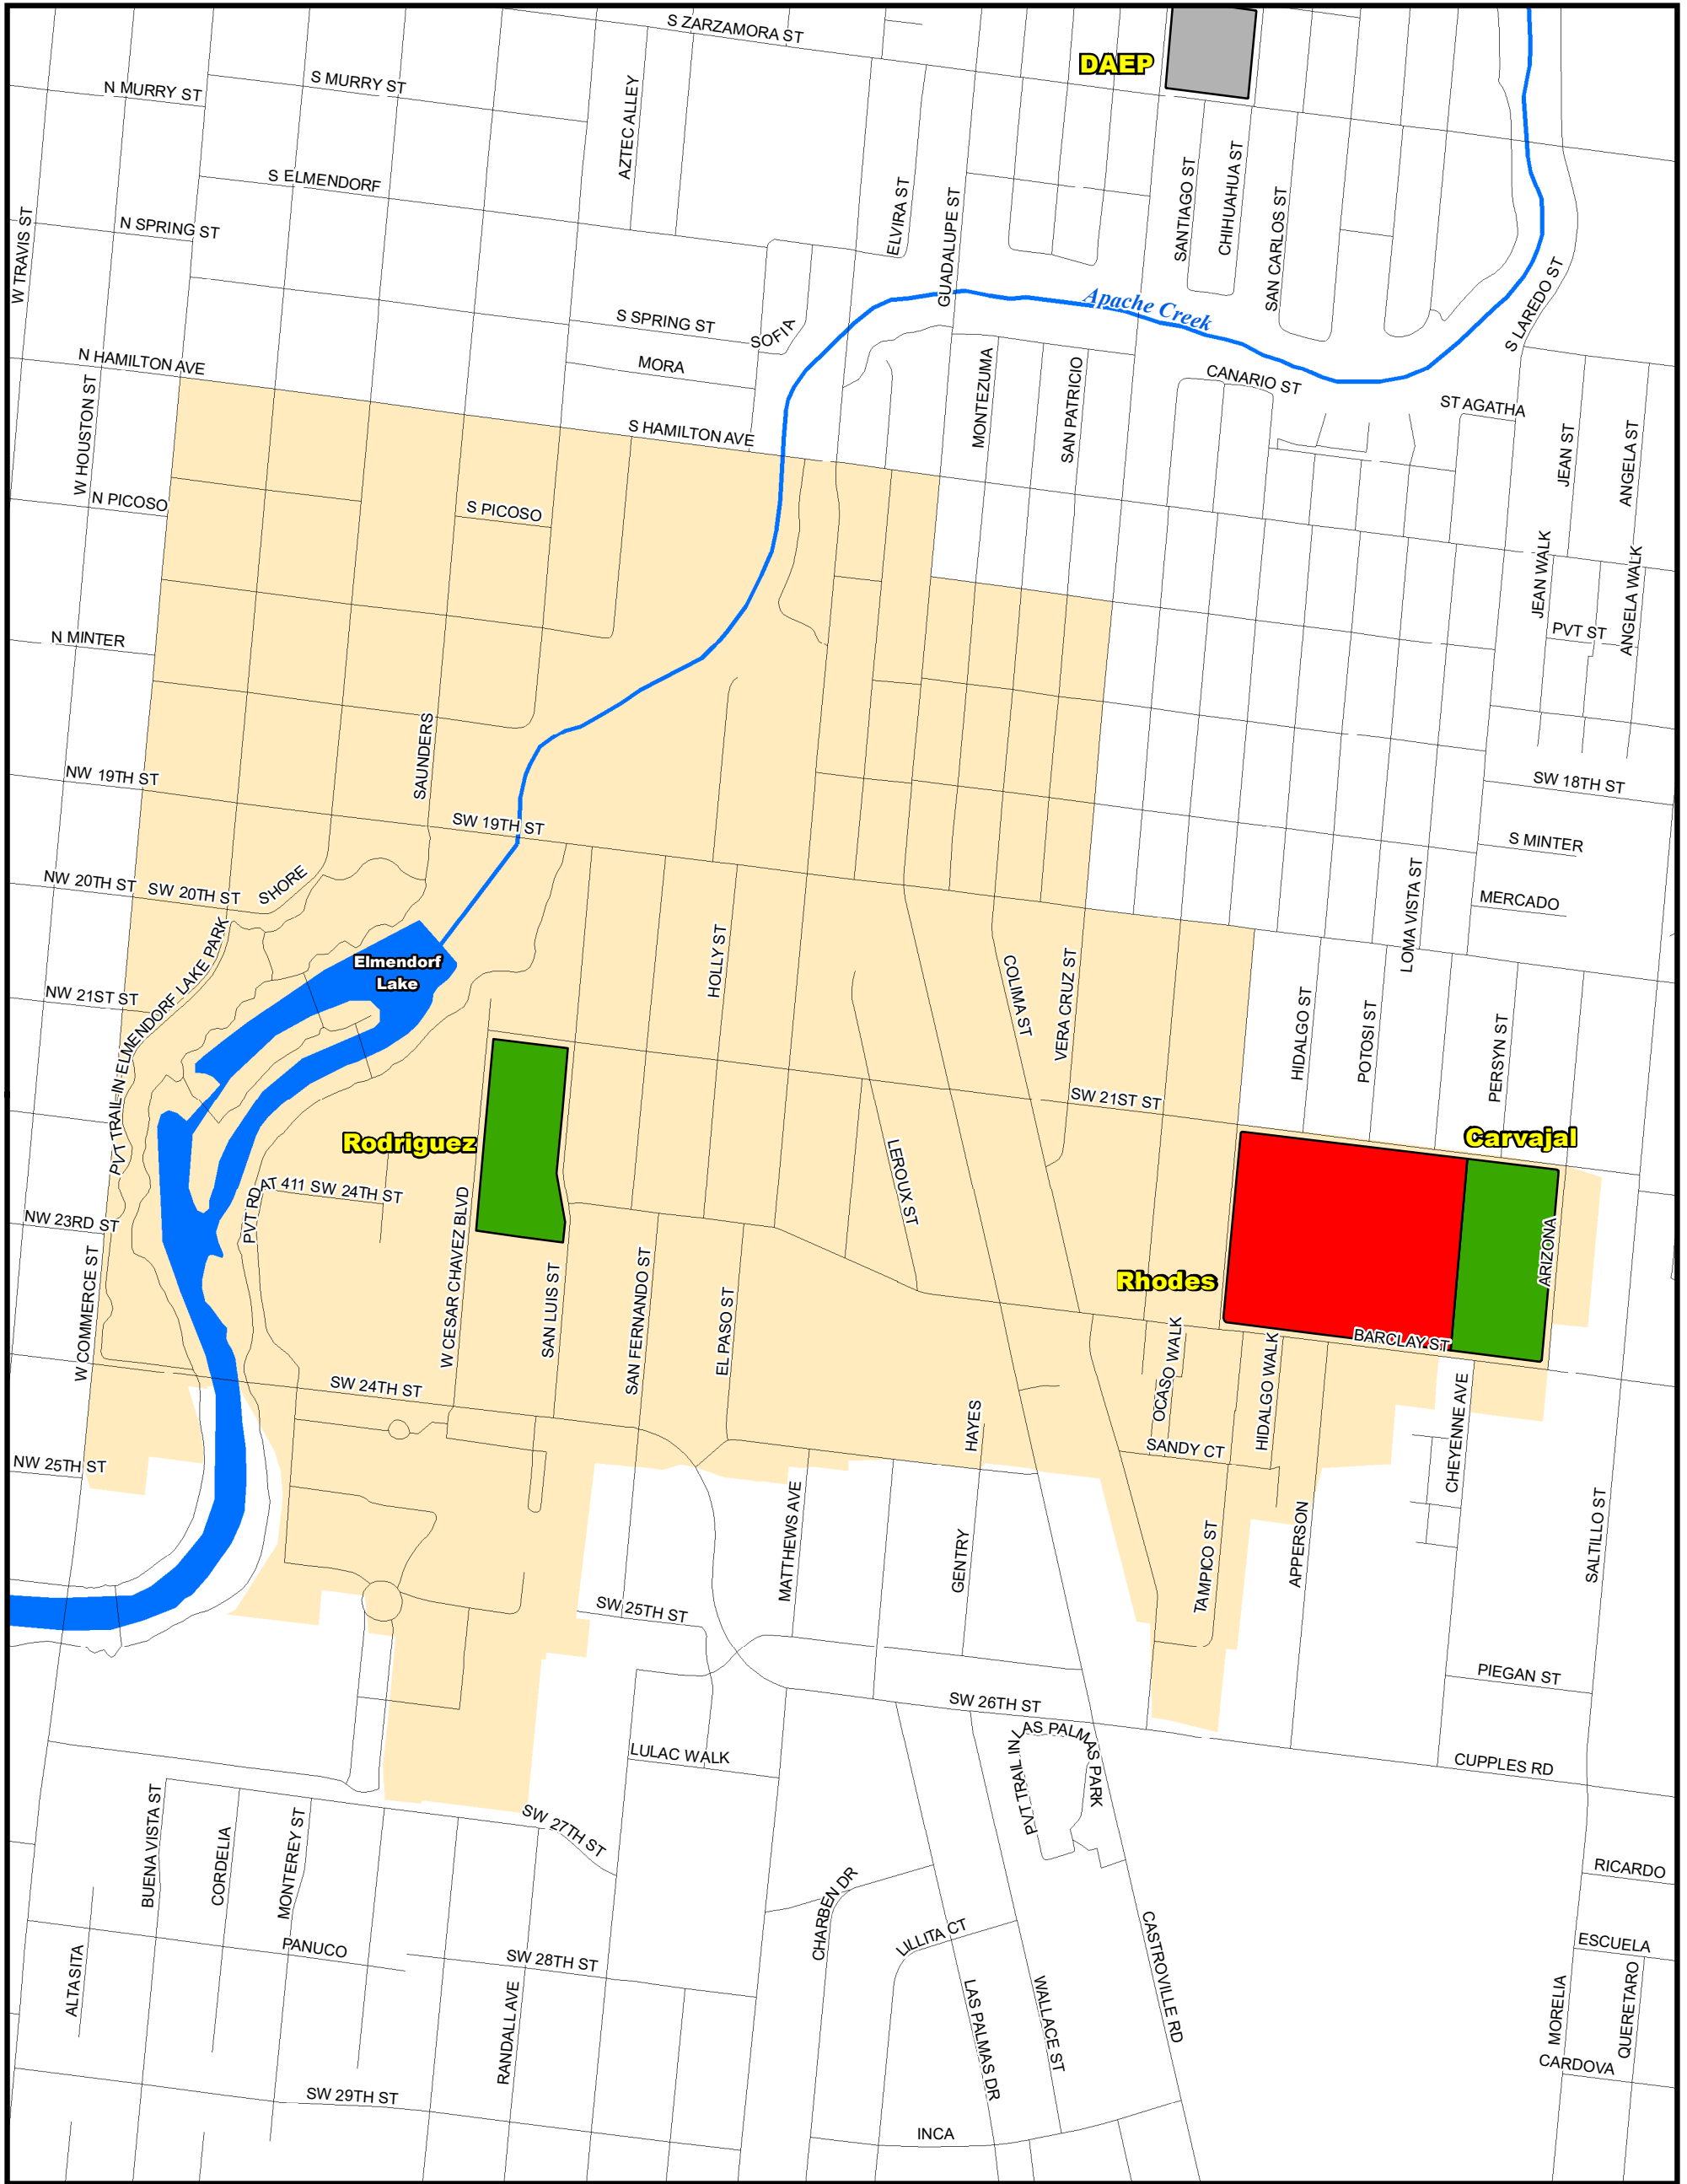

Attendance Boundary for 2024-2025

CARVAJAL
Primary School
Grades Served: HS, K-5

225 ARIZONA AVE,
SAN ANTONIO, TX 78207

LEGEND

1 inch equals 0.13 miles

Last Updated 2019-2020

SAISD Facilities		Route Features		Natural Features	
Facility_Type					
 Administrative	 Primary PK/K-5/6	 Middle School	Streets	Rivers & Creeks	Water Bodies
 Closed - Pending Reuse	 PK/K-8 School	 Special Program	Railroad Tracks		
	 High School				