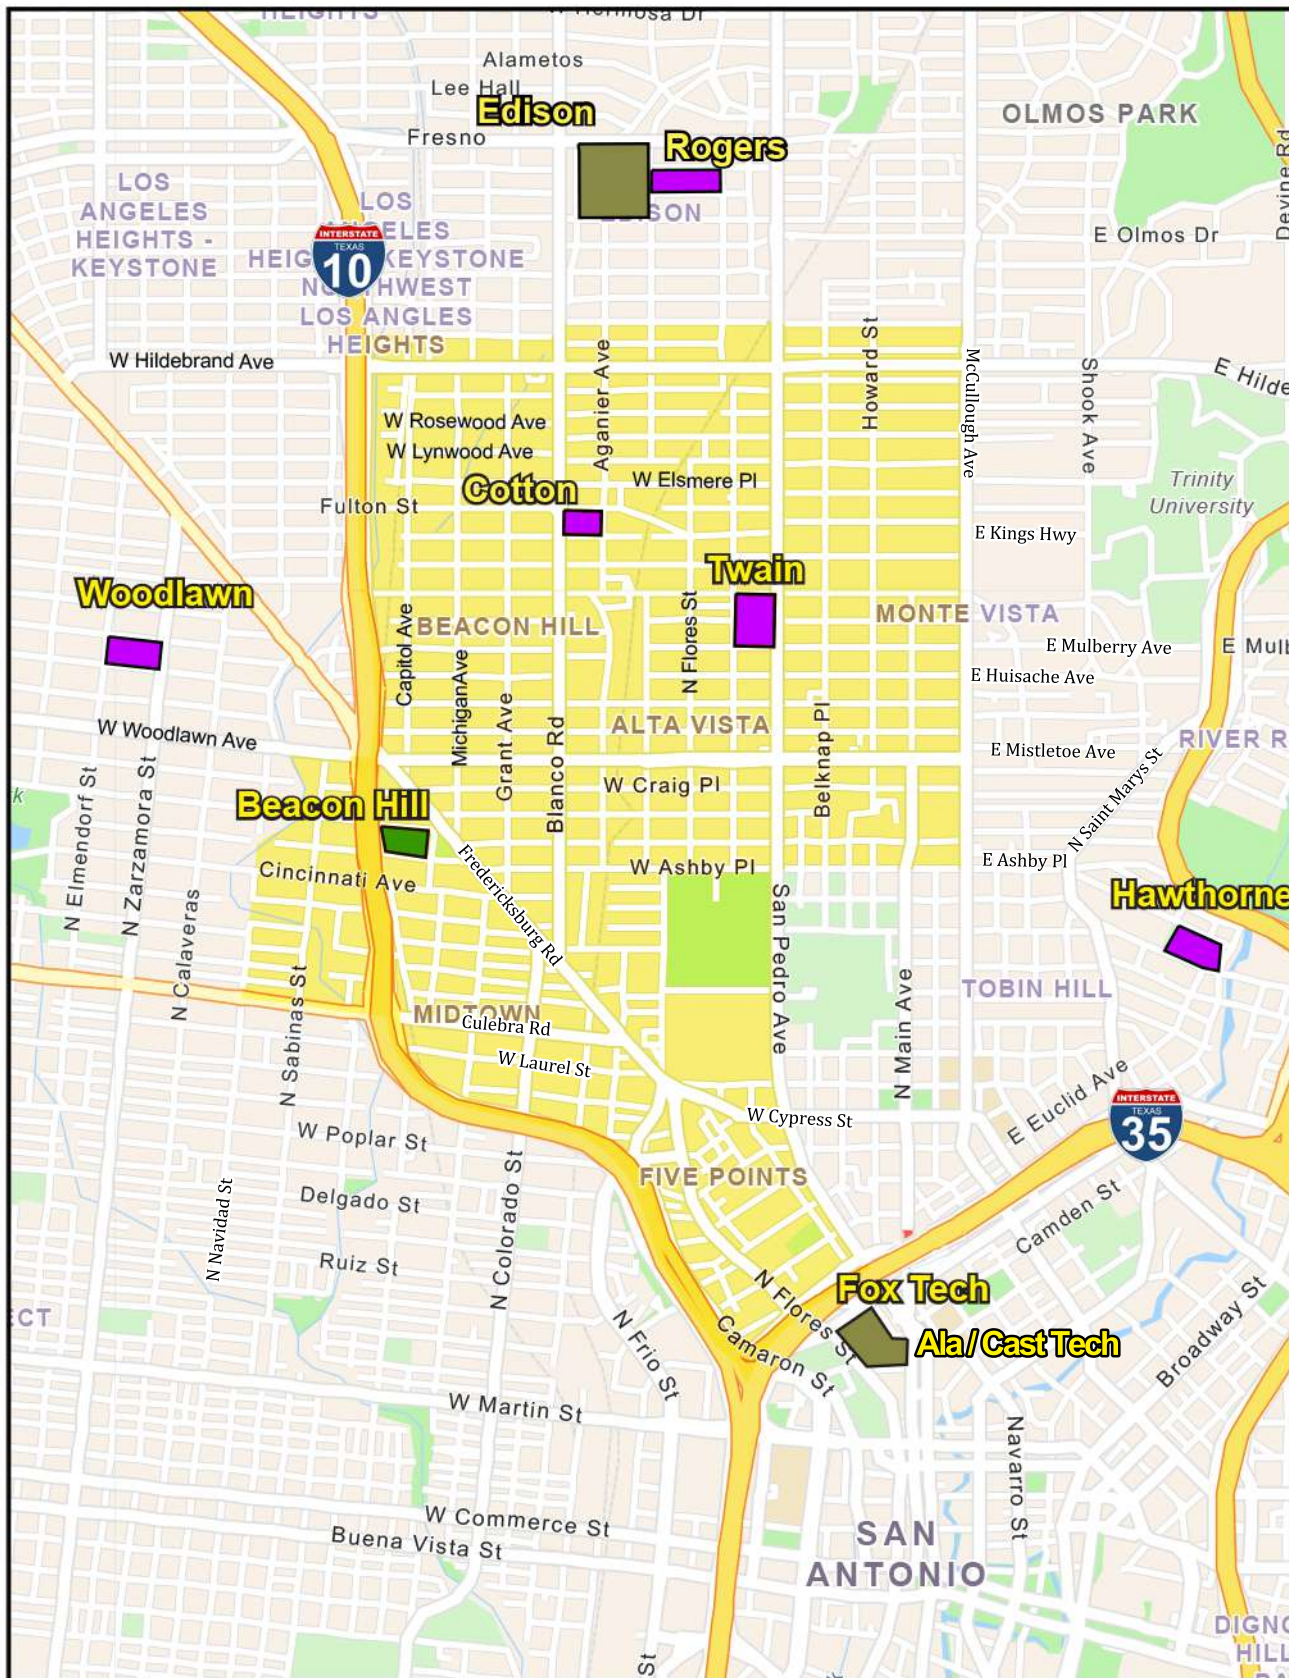

# Attendance Boundary for 2024-2025

**COTTON**  
Academy  
Grades Served: 3-8

**1616 BLANCO RD.**  
**SAN ANTONIO, TX 78212**

## LEGEND

SAISD Facilities		Early Childhood EC	Middle School
<span style="background-color: yellow; border: 1px solid black; display: inline-block; width: 15px; height: 10px;"></span> Administrative	<span style="background-color: green; border: 1px solid black; display: inline-block; width: 15px; height: 10px;"></span> Primary PK/K-5/6	<span style="background-color: purple; border: 1px solid black; display: inline-block; width: 15px; height: 10px;"></span> PK/K-8 School	<span style="background-color: red; border: 1px solid black; display: inline-block; width: 15px; height: 10px;"></span> Middle School
<span style="background-color: gray; border: 1px solid black; display: inline-block; width: 15px; height: 10px;"></span> Closed - Pending Reuse	<span style="background-color: olive; border: 1px solid black; display: inline-block; width: 15px; height: 10px;"></span> High School	<span style="background-color: yellow; border: 1px solid black; display: inline-block; width: 15px; height: 10px;"></span> Special Program	

**Last Updated 2024-2025**