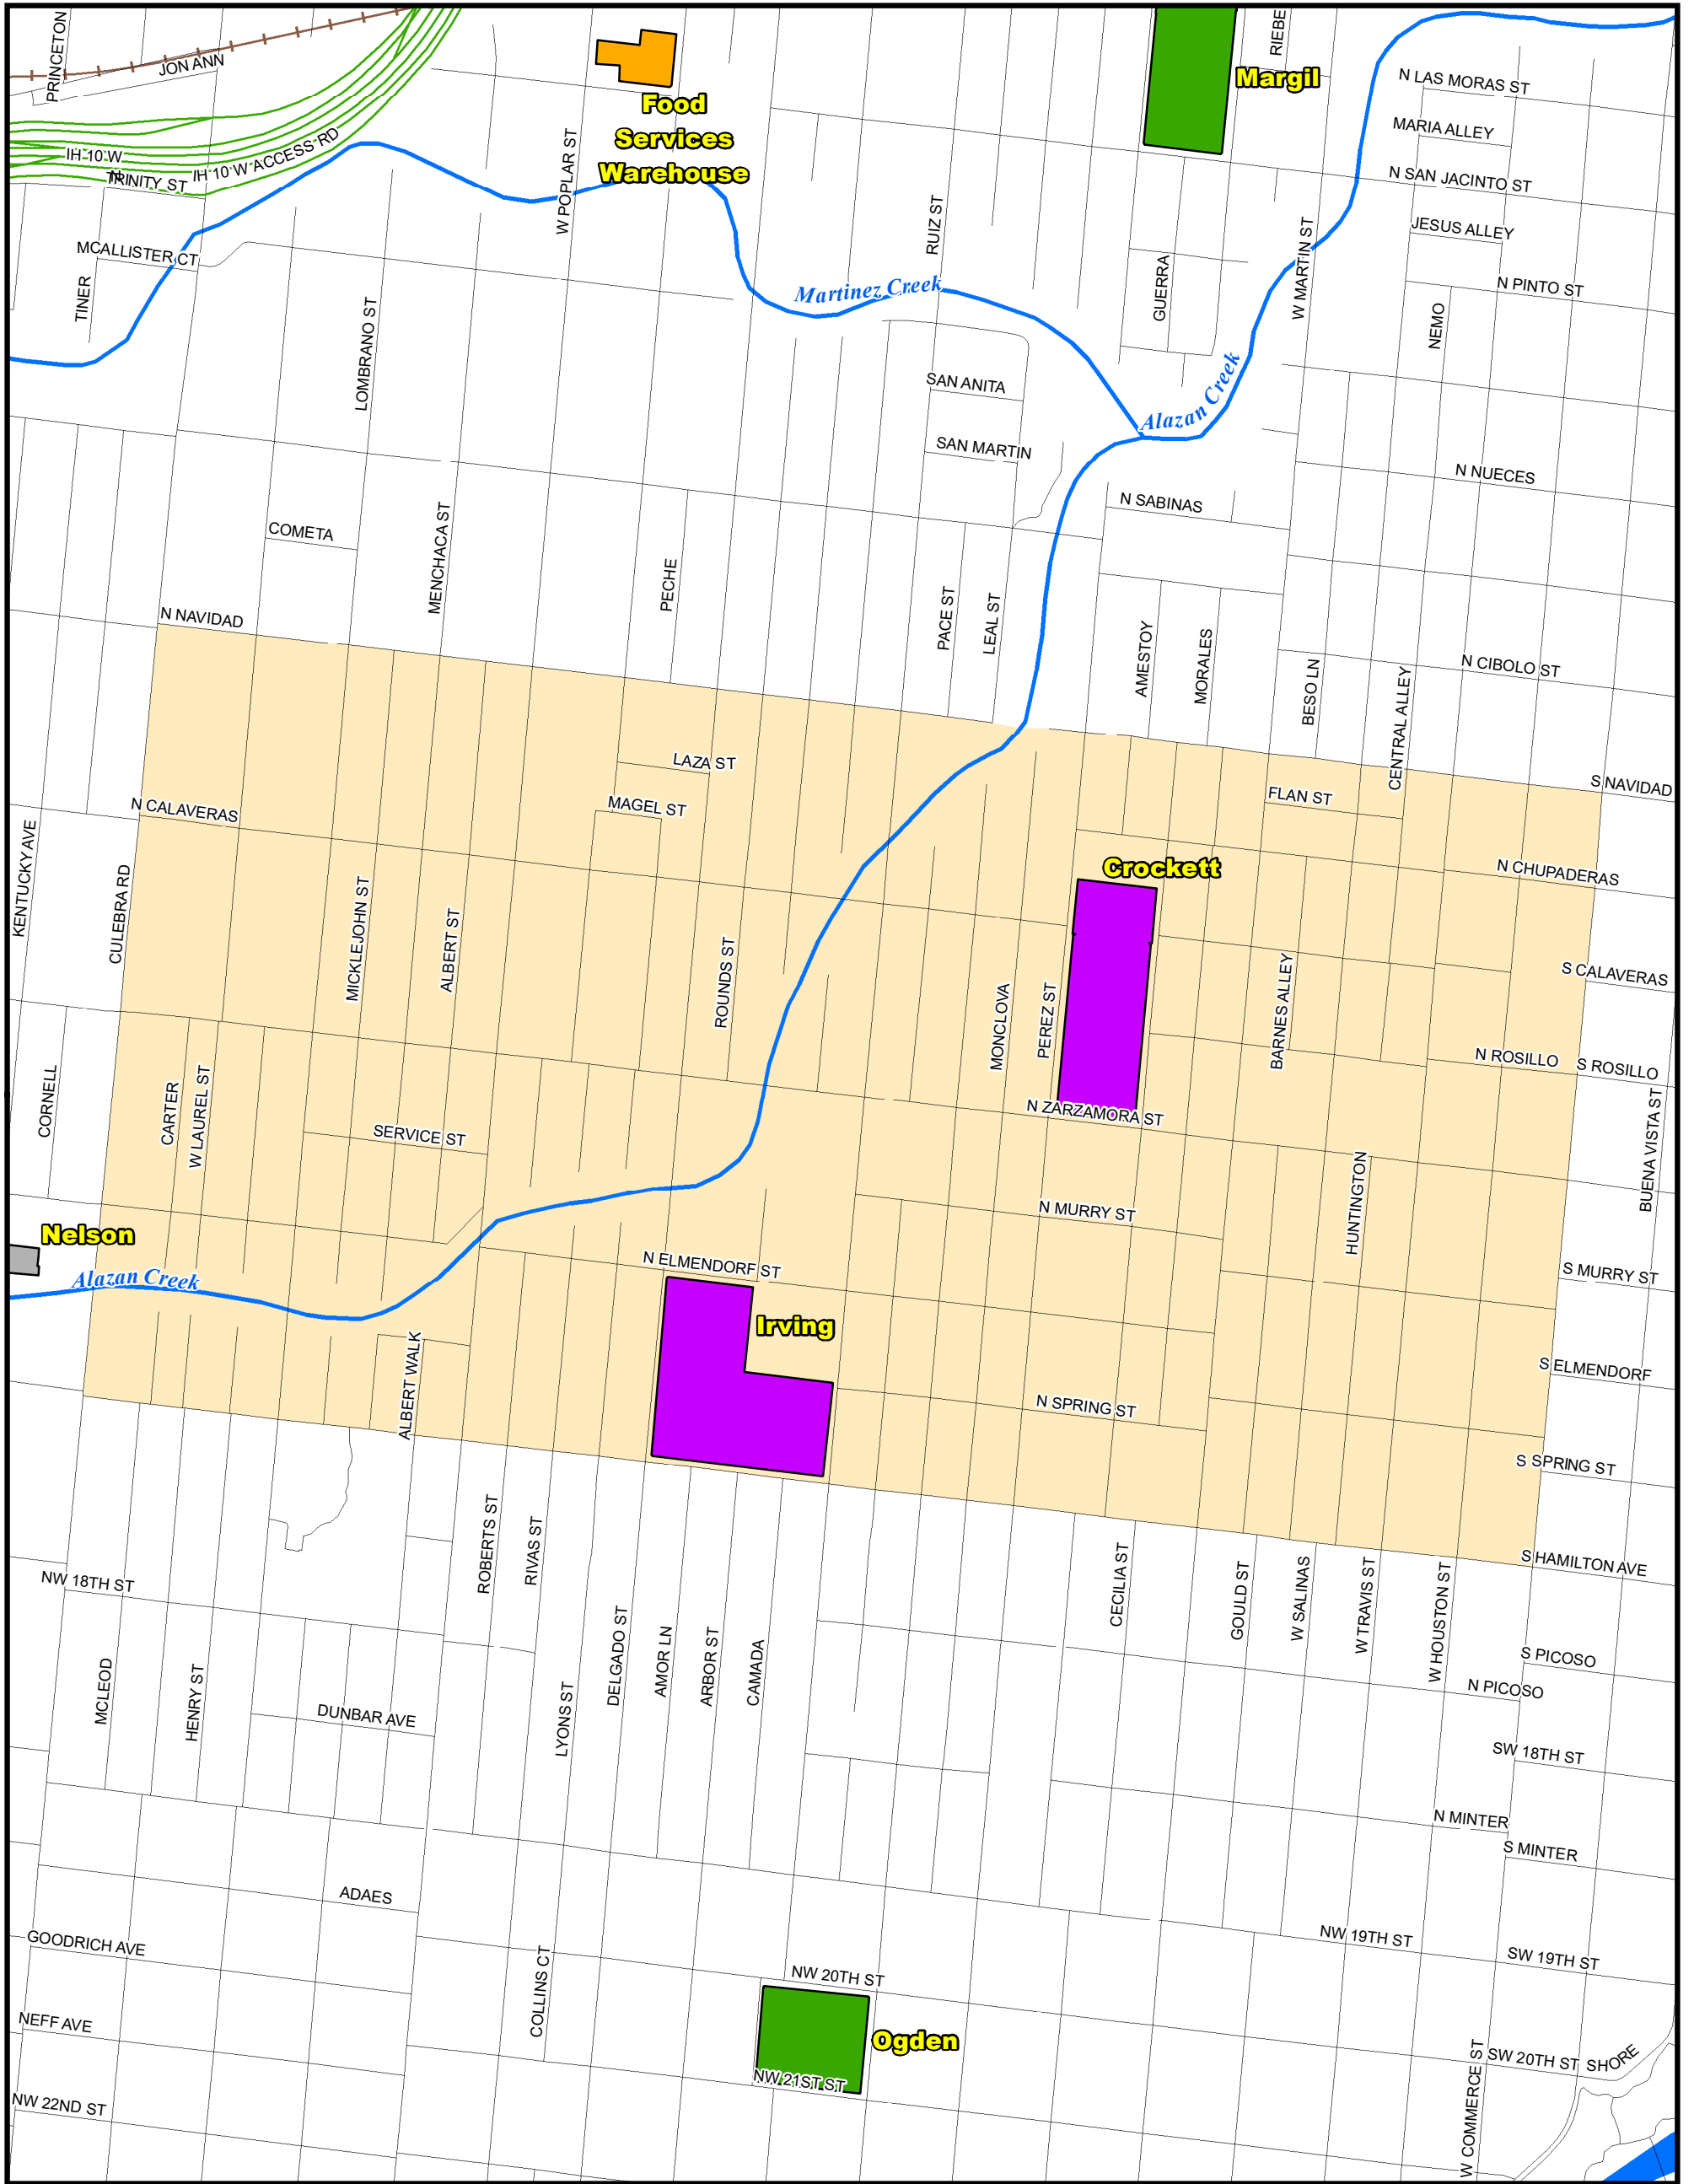

Attendance Boundary for 2024-2025

CROCKETT
Academy
Grades Served: HS, K-8

2215 MORALES ST.
SAN ANTONIO, TX 78207

LEGEND

1 inch equals 0.13 miles

Last Updated 2019-2020

SAISD Facilities		Route Features		Natural Features	
Facility_Type					
Administrative	Primary PK/K-5/6	PK/K-8 School	Streets	Rivers & Creeks	Water Bodies
Closed - Pending Reuse	High School	Special Program	Railroad Tracks		