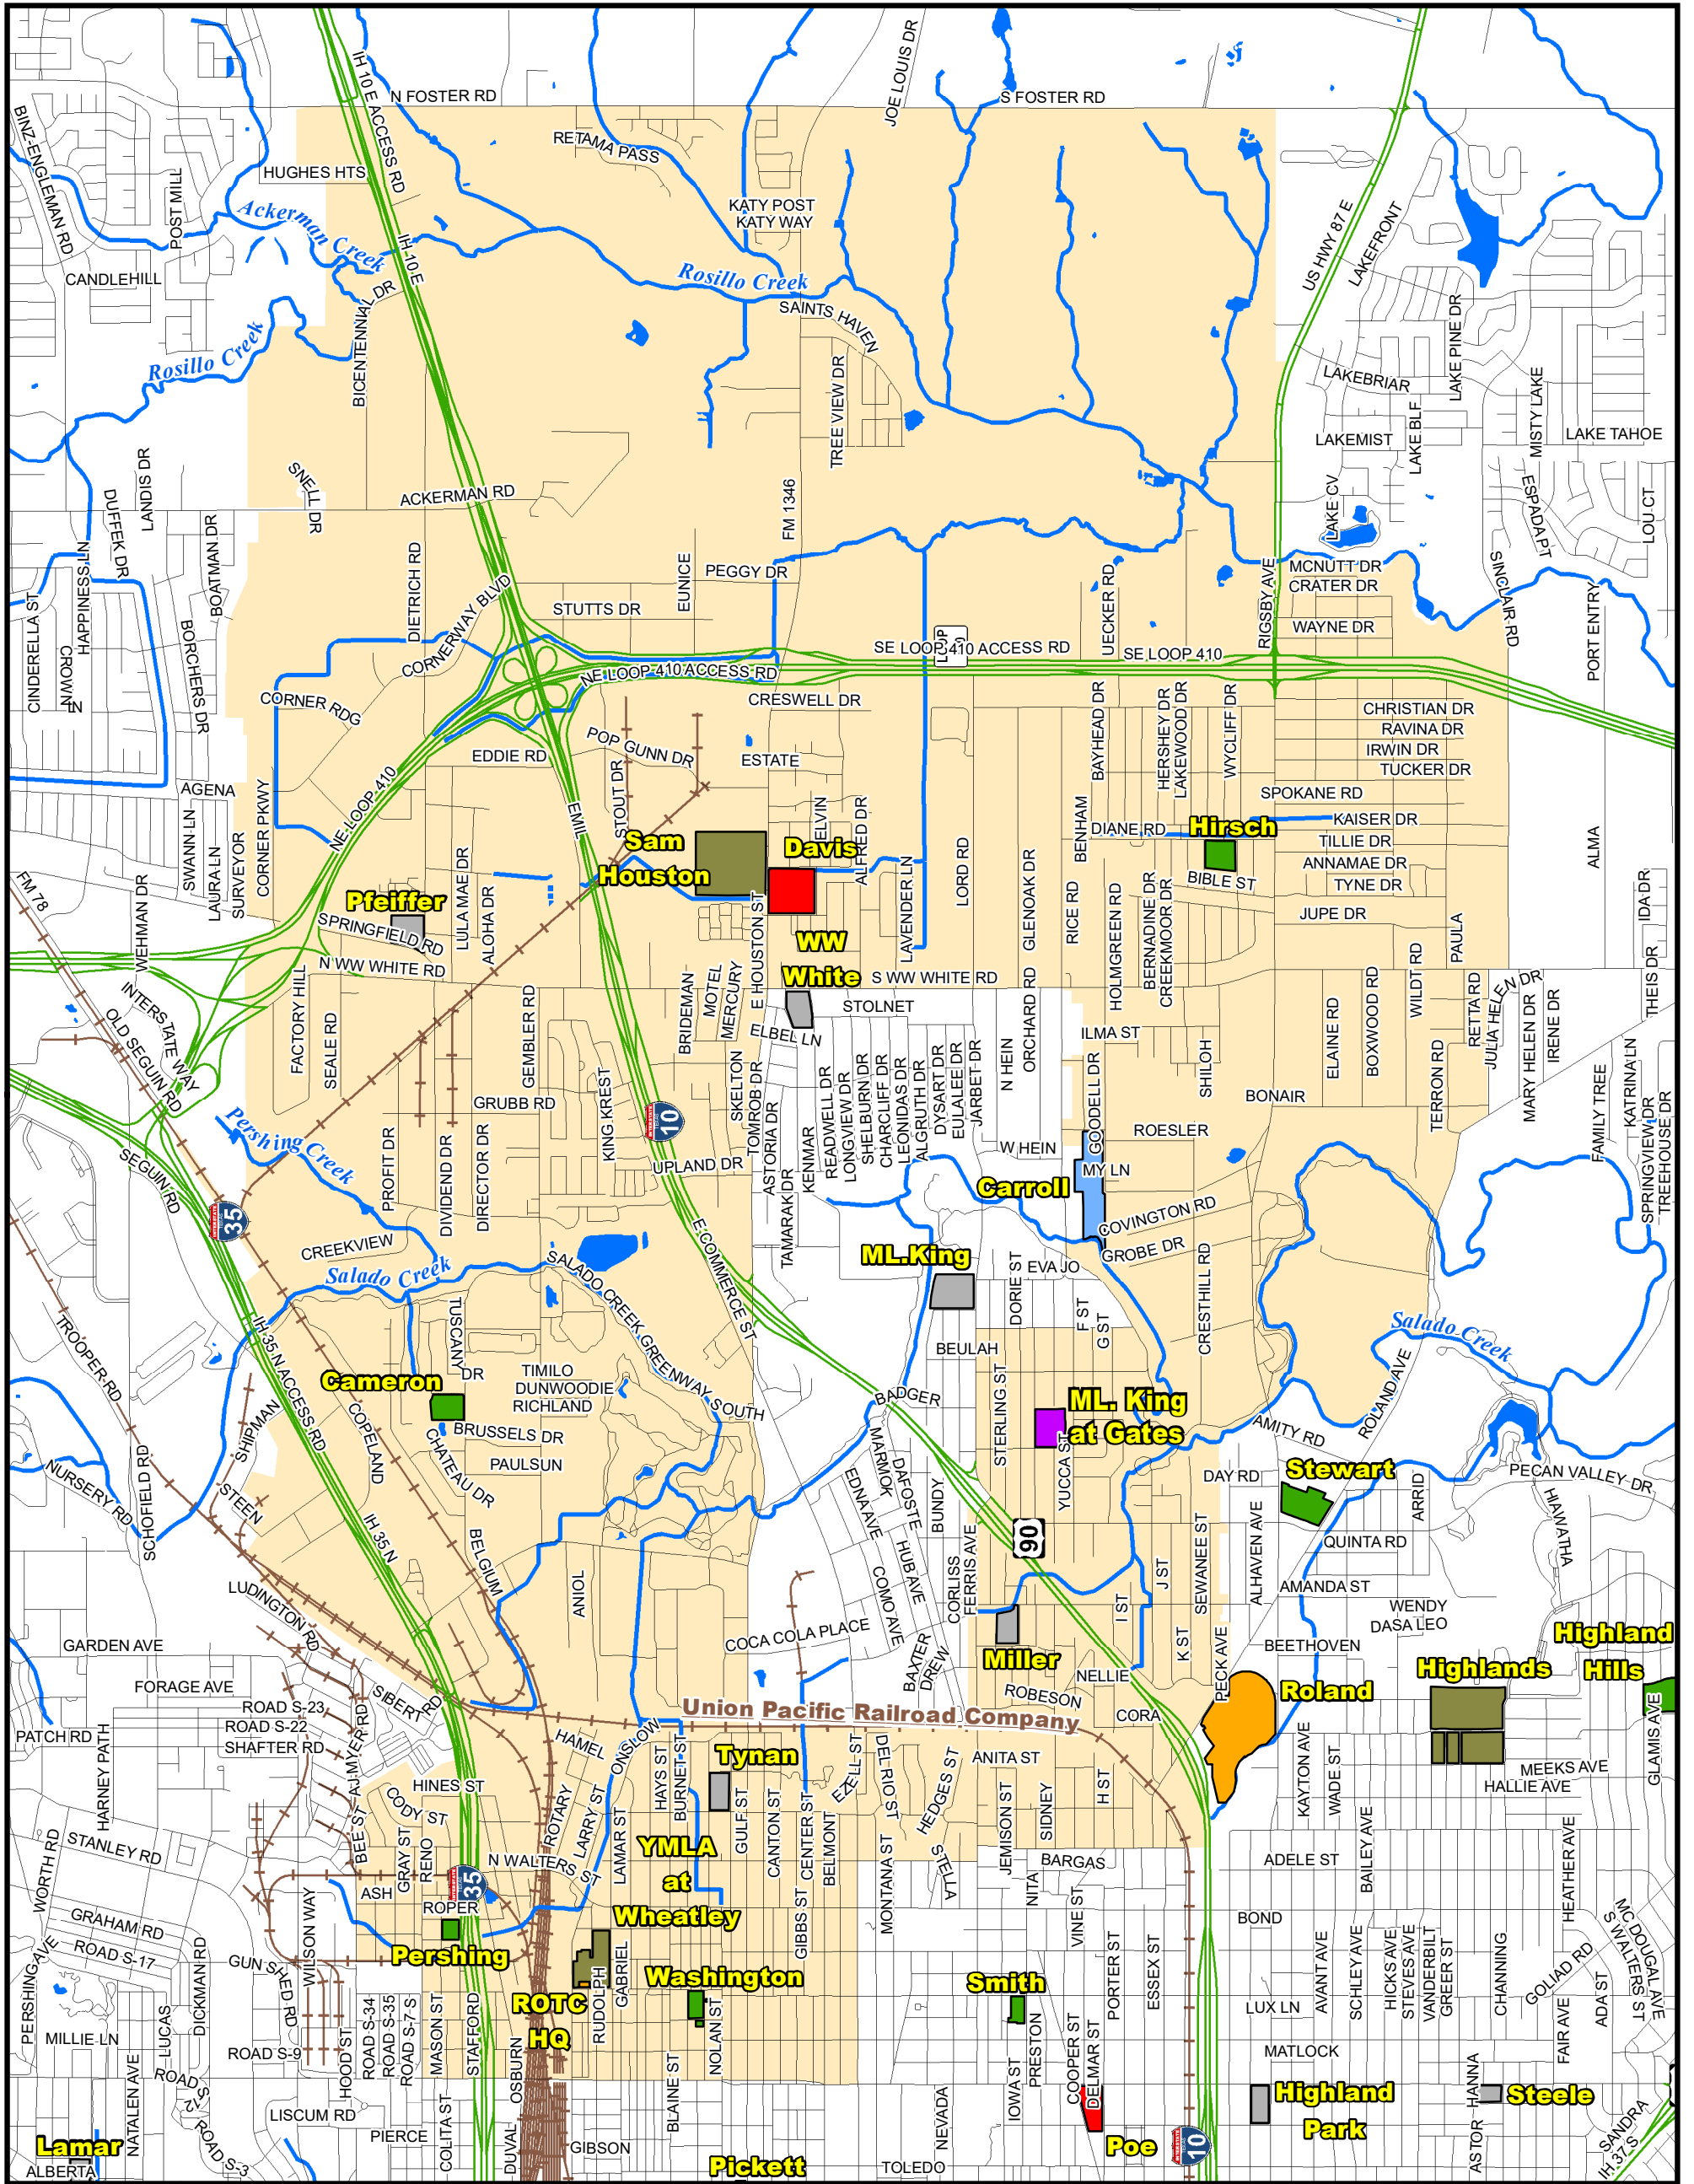

Attendance Boundary for 2024-2025

DAVIS
Middle School
Grades Served: 7-8

4702 E HOUSTON ST
SAN ANTONIO, TX 78220

LEGEND

1 inch equals 0.57 miles

Last Updated 2019-2020

SAISD Facilities		Route Features		Natural Features	
 Early Childhood EC	 Middle School	Streets	Rivers & Creeks		
 Administrative	 Primary PK/K-5/6	Railroad Tracks	Water Bodies		
 Closed - Pending Reuse	 High School				
	 PK/K-8 School				
	 Special Program				