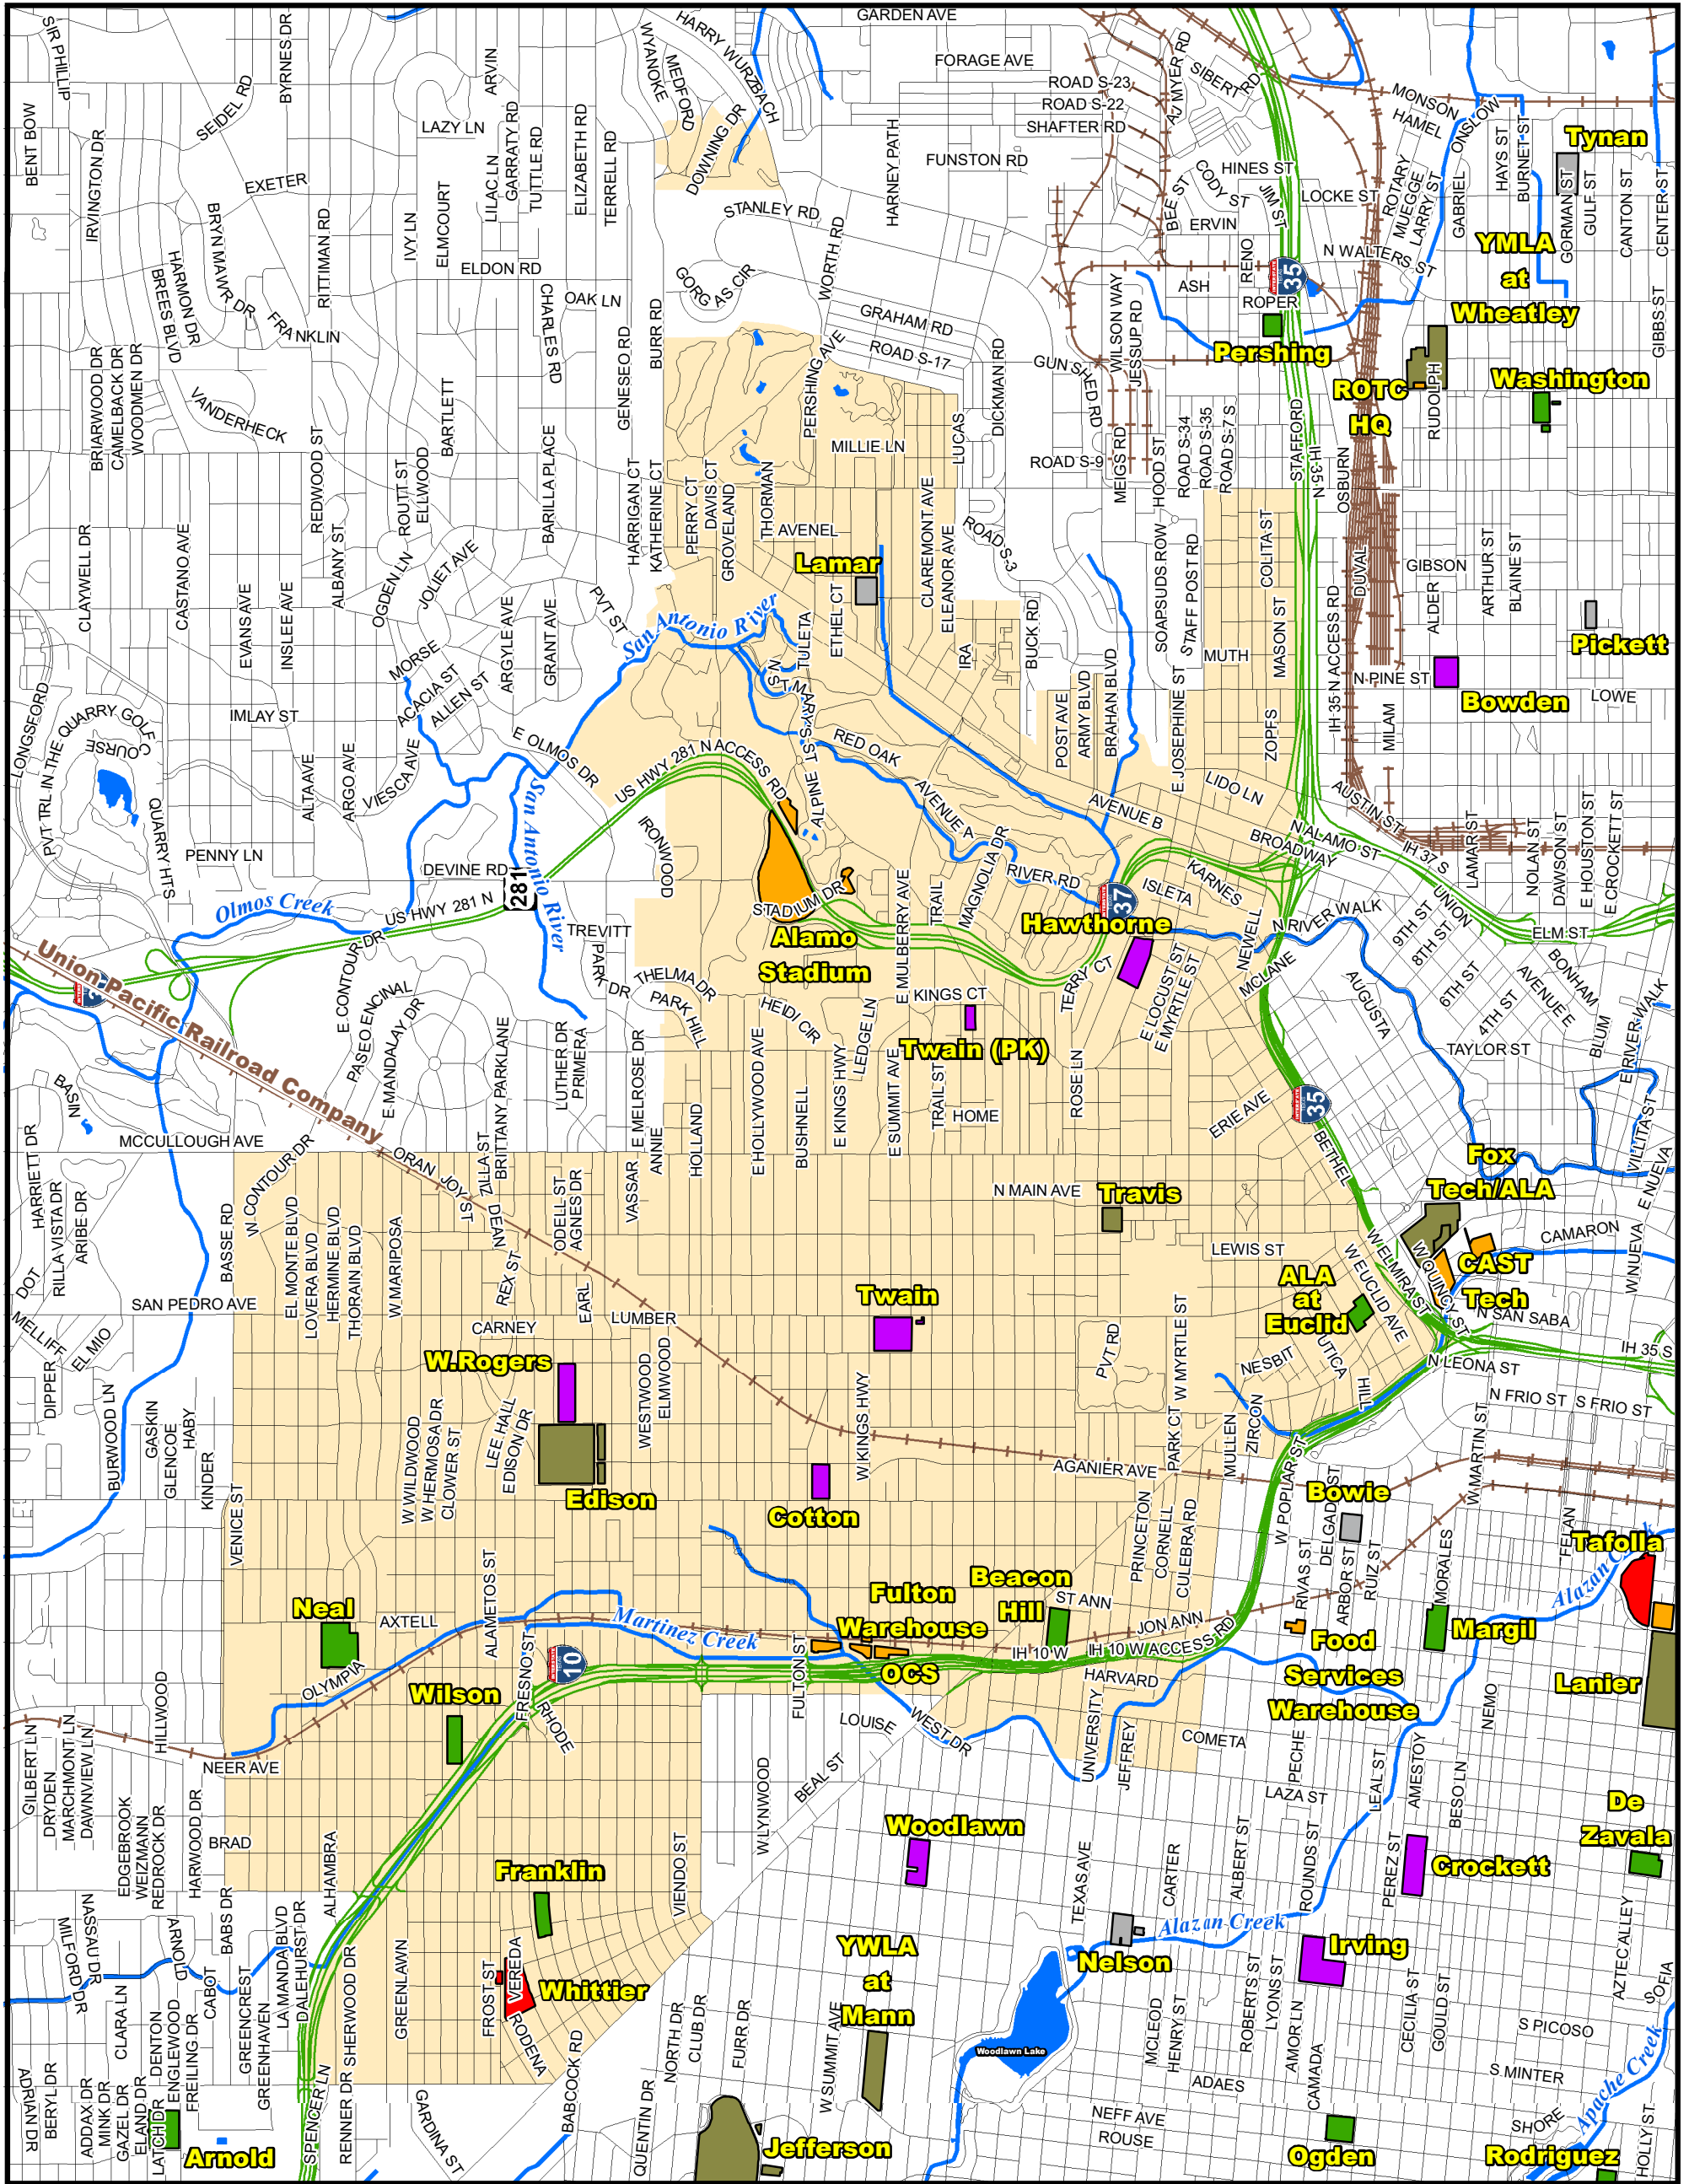

Attendance Boundary for 2024-2025

EDISON
High School
Grades Served: 9-12

701 SANTA MONICA DR.
SAN ANTONIO, TX 78212

LEGEND

1 inch equals 0.52 miles

Last Updated 2014-2025

SAISD Facilities		Route Features		Natural Features	
 Early Childhood EC	 Middle School	Streets	Rivers & Creeks		
 Administrative	 Primary PK/K-5/6	Railroad Tracks	Water Bodies		
 Closed - Pending Reuse	 High School	 PK/K-8 School	 Special Program		