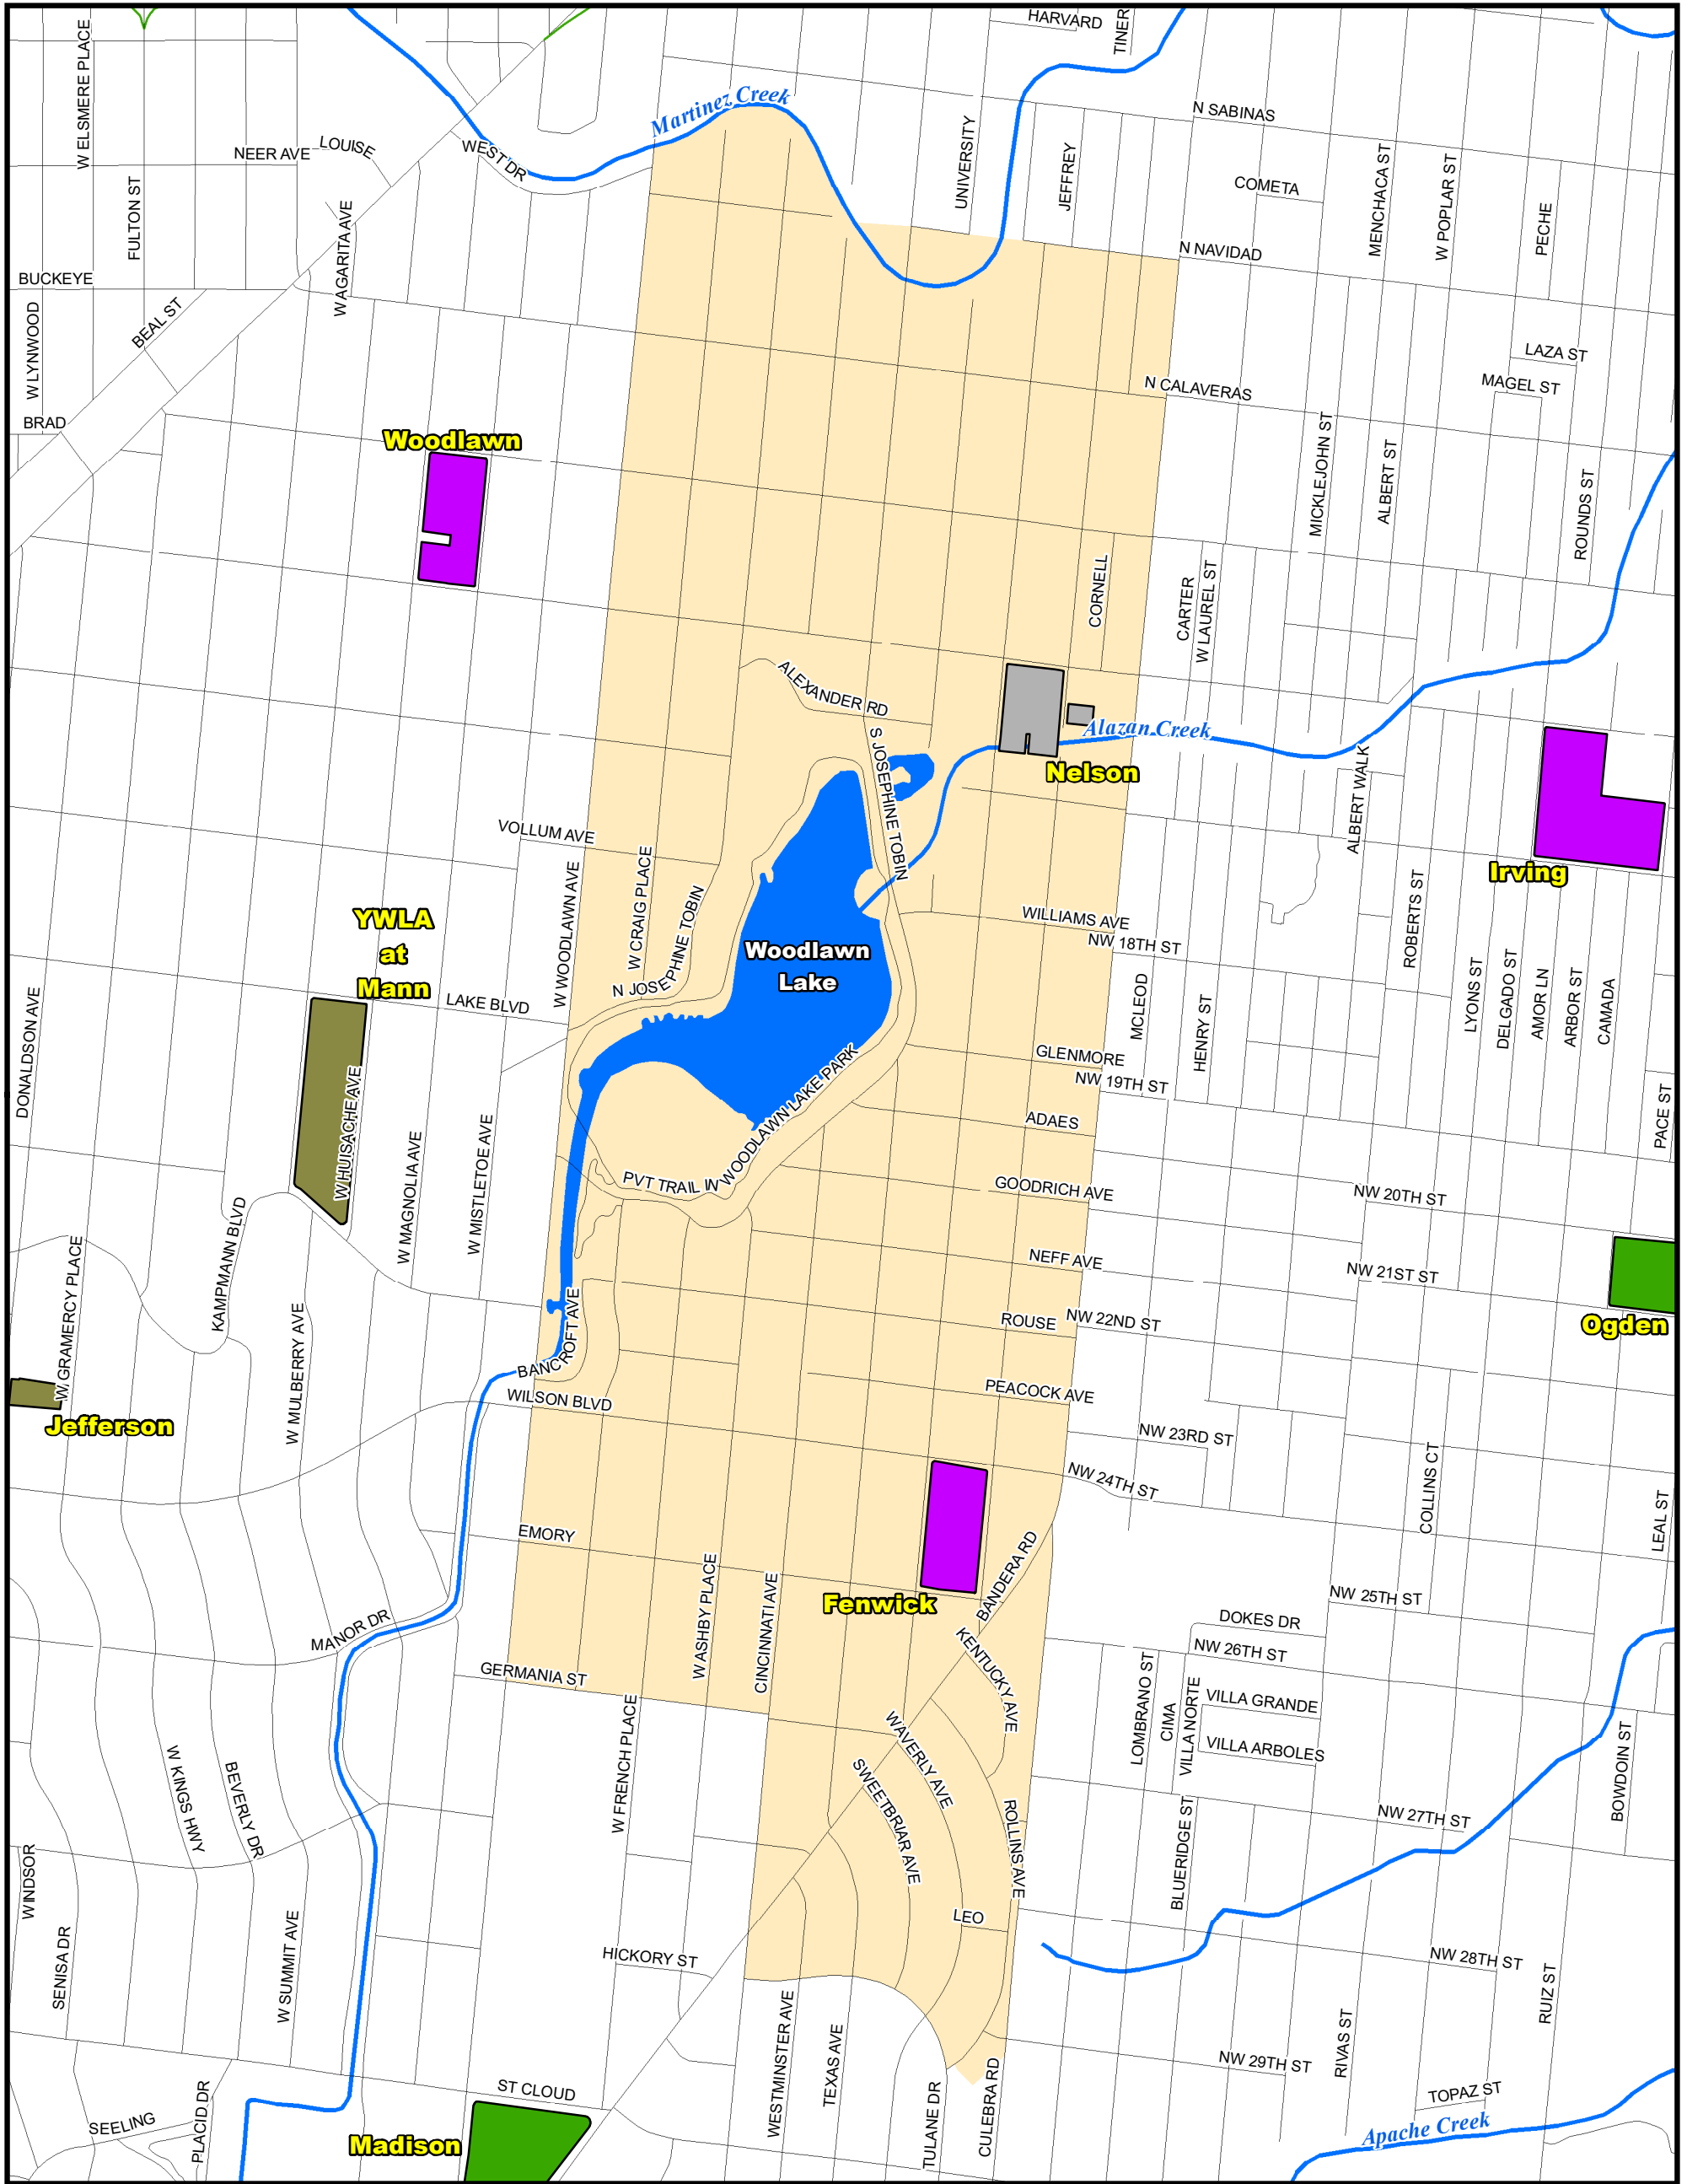

Attendance Boundary for 2024-2025

**1930 WAVERLY AVE.
SAN ANTONIO, TX 78228**

**FENWICK
Academy
Grades Served: PK-8**

LEGEND

1 inch equals 0.18 miles

Last Updated 2019-2020

SAISD Facilities		Route Features		Natural Features	
Facility_Type					
 Administrative	 Primary PK/K-5/6	 PK/K-8 School	Streets	Rivers & Creeks	Water Bodies
 Closed - Pending Reuse	 High School	 Special Program	Railroad Tracks		
 Early Childhood EC	 Middle School				