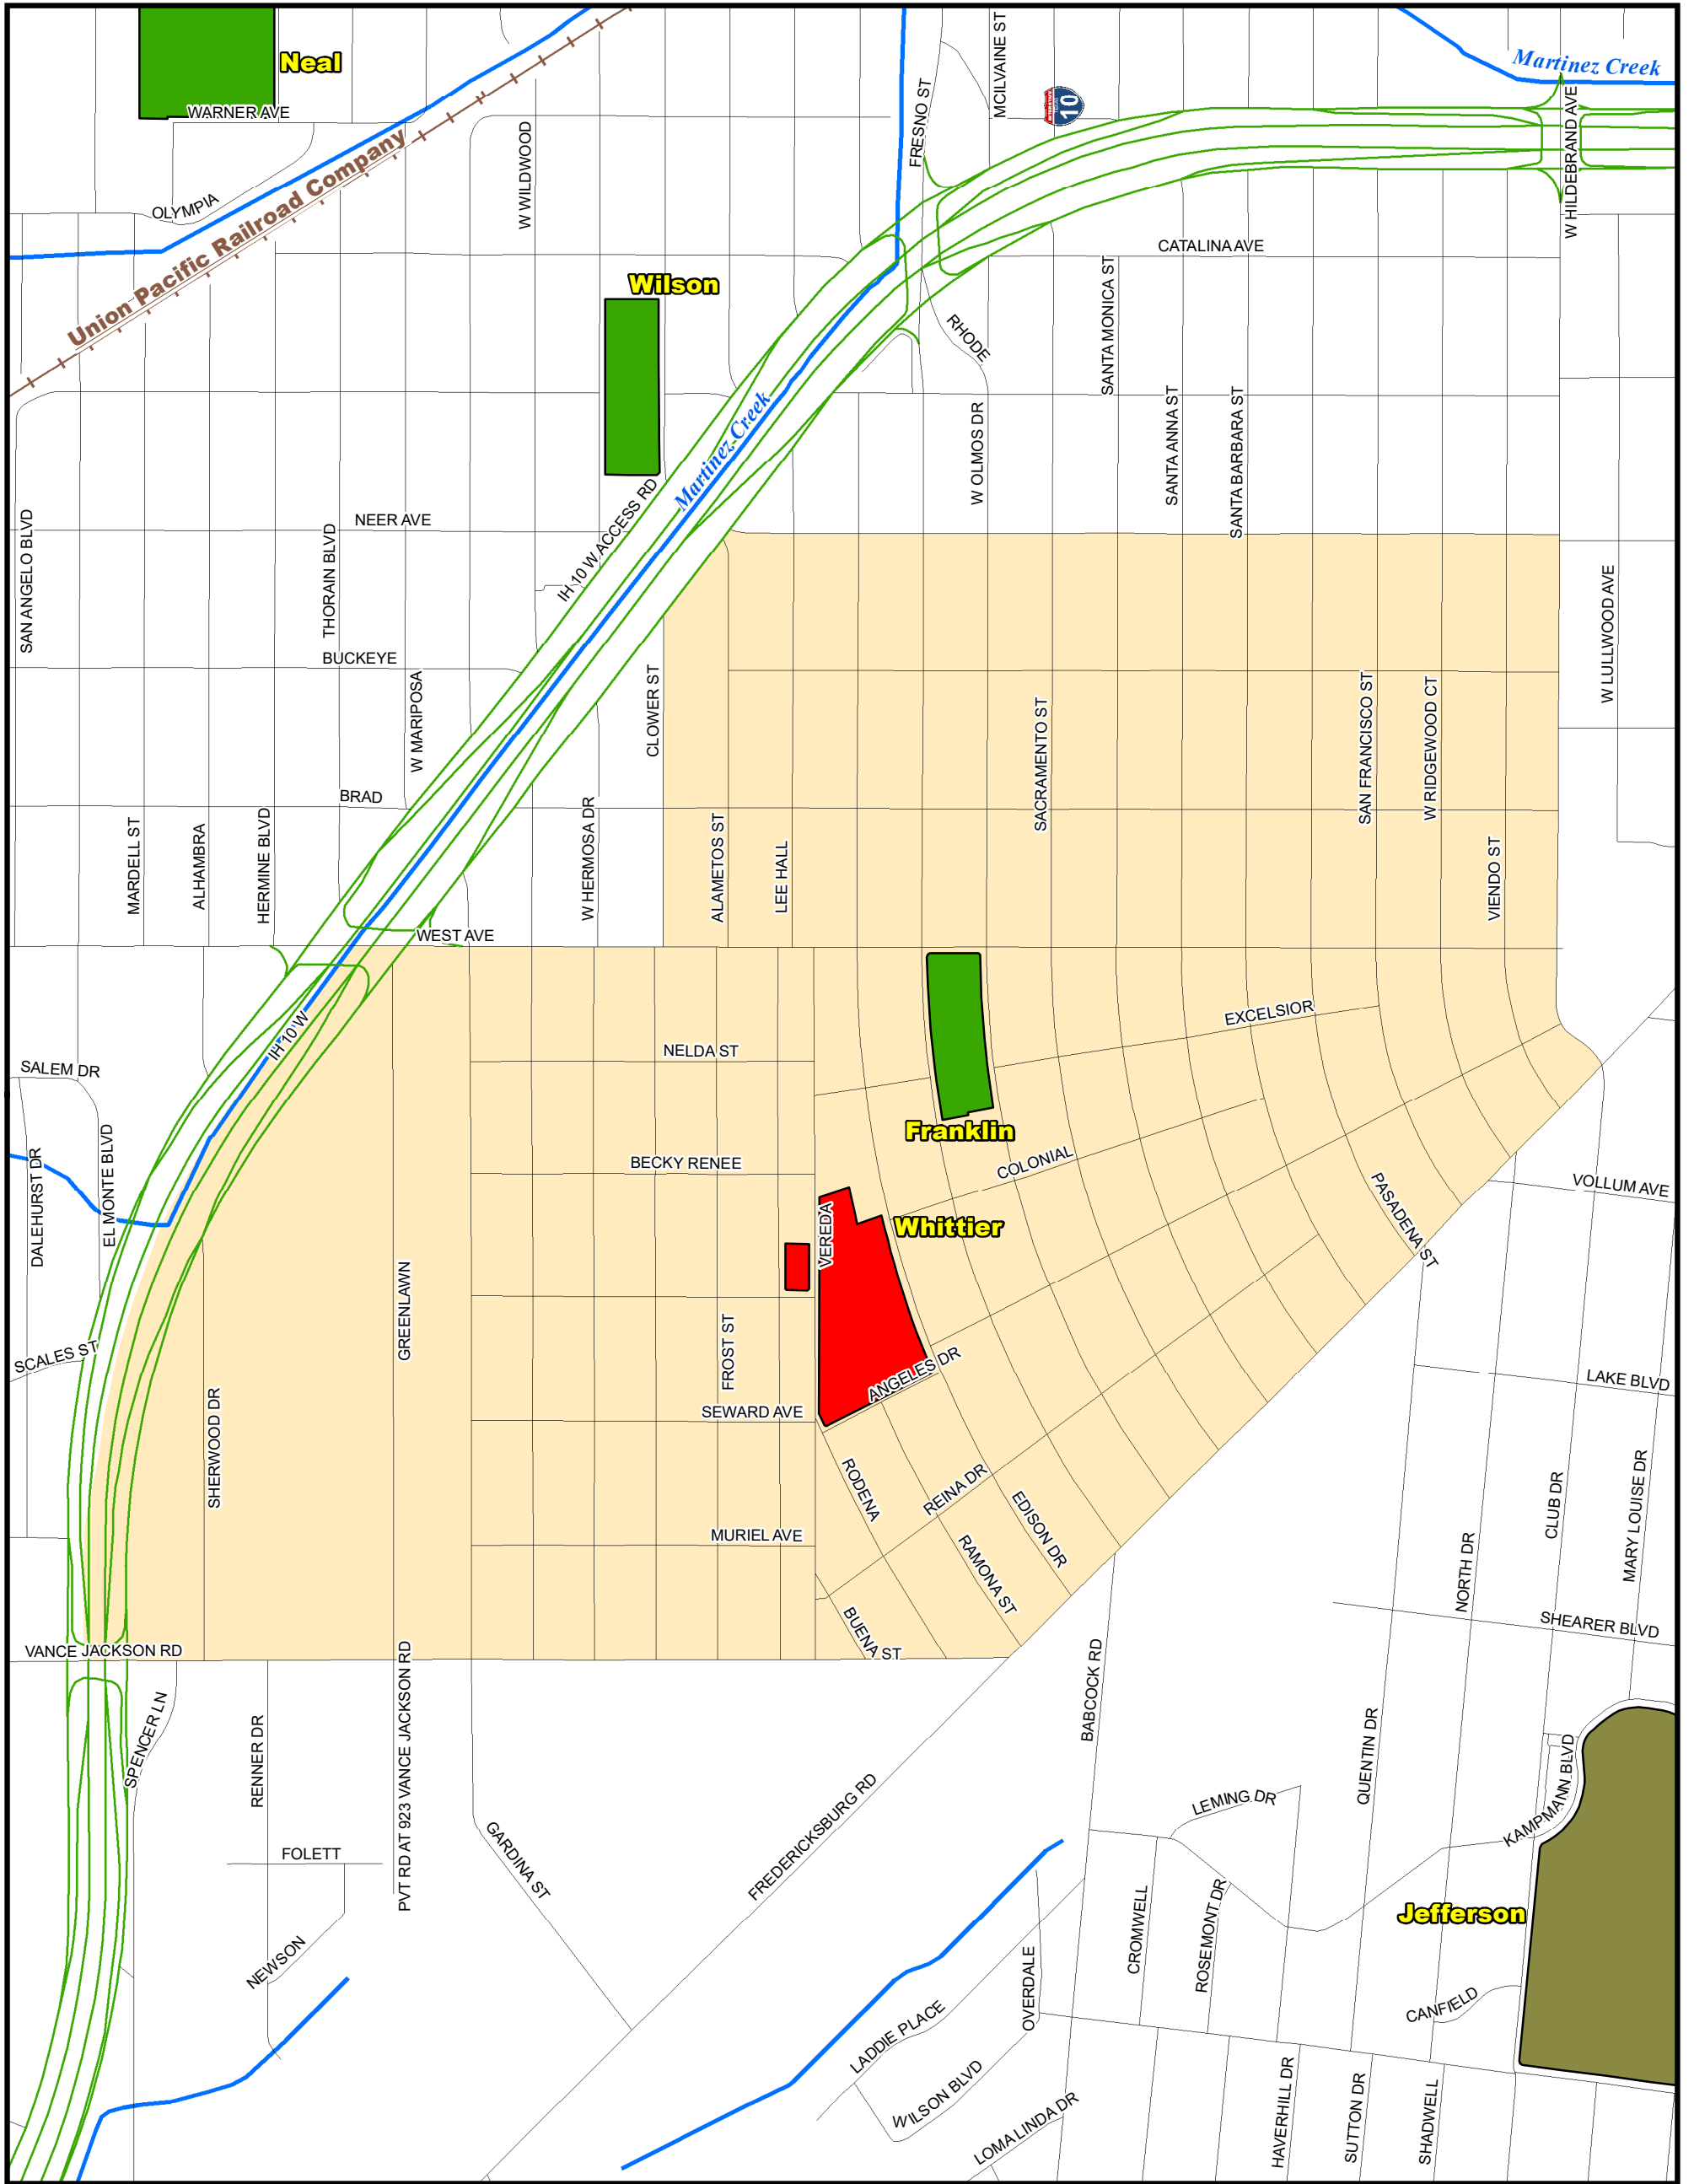

Attendance Boundary for 2024-2025

FRANKLIN
Primary School
Grades Served: PK-5

1915 W. OLMOS DR.
SAN ANTONIO, TX 78201

LEGEND

1 inch equals 0.14 miles

Last Updated 2019-2020

SAISD Facilities		Route Features		Natural Features	
Facility_Type	Early Childhood EC	Middle School	Streets	Rivers & Creeks	Water Bodies
Administrative	Primary PK/K-5/6	PK/K-8 School	Railroad Tracks		
Closed - Pending Reuse	High School	Special Program			