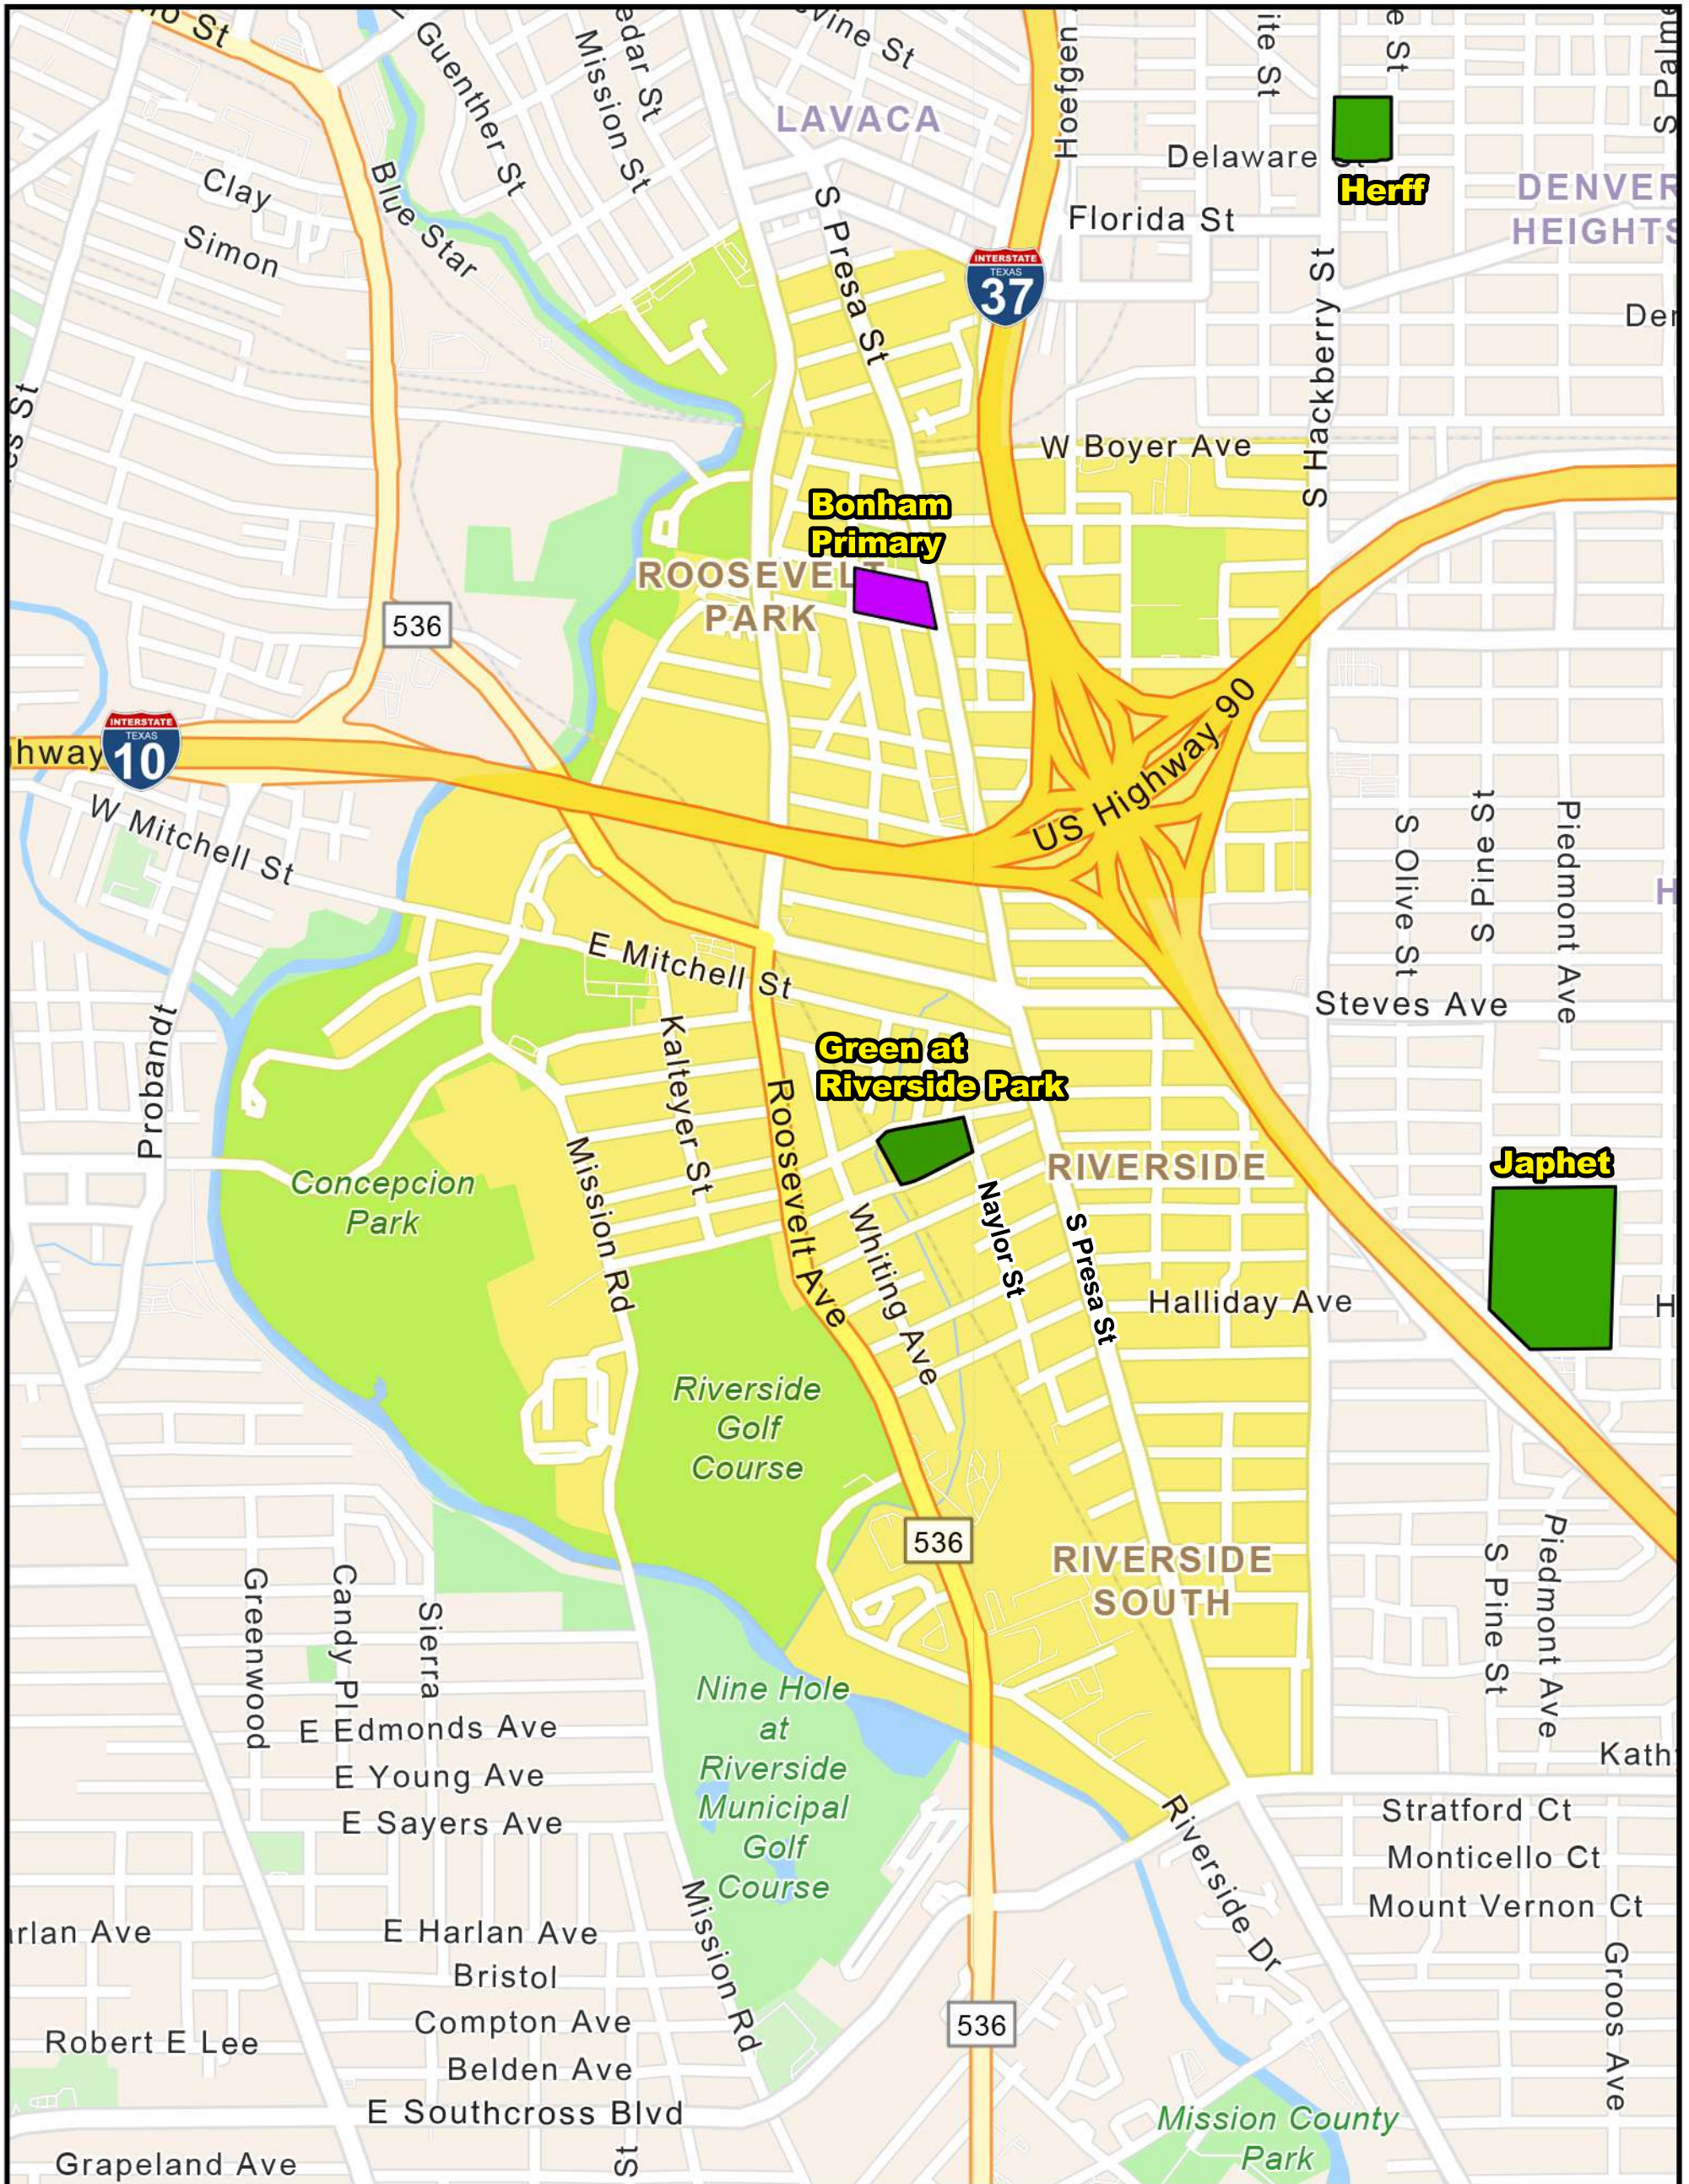

Attendance Boundary for 2024-2025

GREEN AT RIVERSIDE PARK
Primary School
Grades Served: PK-5

202 SCHOOL ST
SAN ANTONIO, TX 78210

LEGEND

SAISD Facilities		
Facility_Type		
■	Early Childhood EC	■ Middle School
■	Administrative	■ PK/K-8 School
■	Closed - Pending Reuse	■ Special Program
■	Primary PK/K-5/6	
■	High School	

Last Updated: 2024-2025