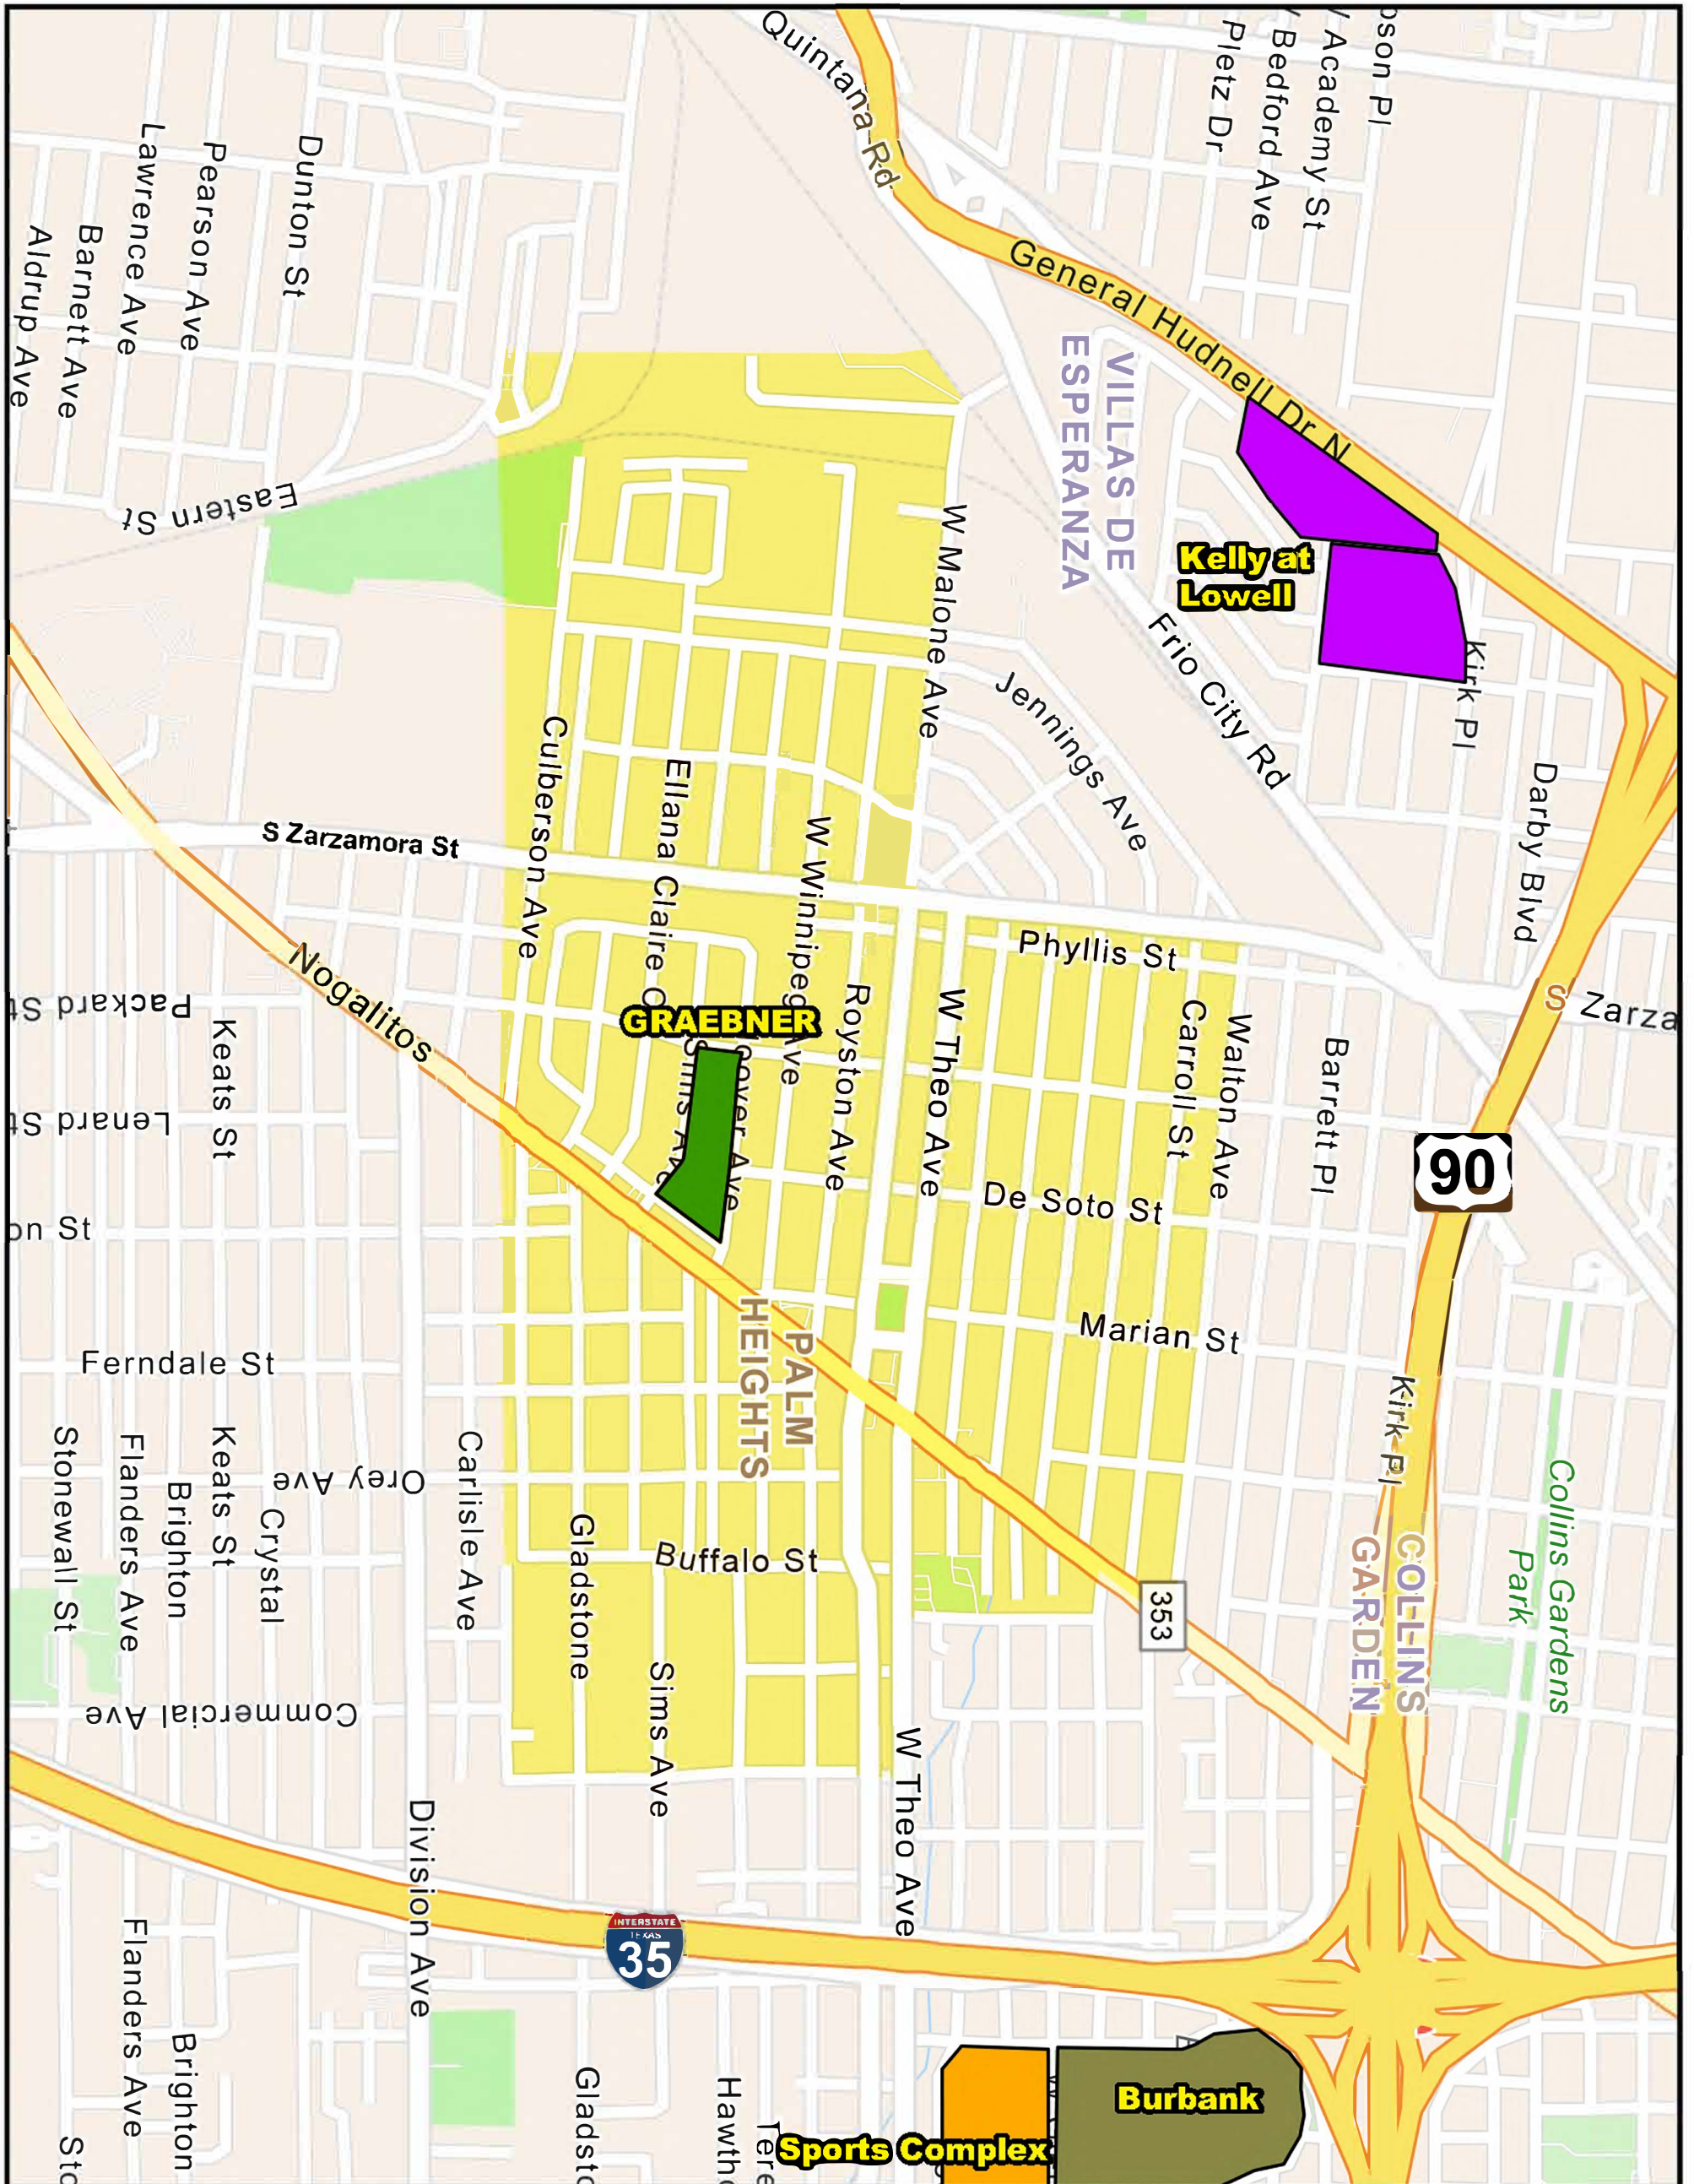

Attendance Boundary for 2024-2025

GRAEBNER
Primary School
Grades Served: HS, PK-5

530 HOOVER AVE.
SAN ANTONIO, TX 78225

LEGEND

SAISD Facilities			
Facility_Type			
■	Early Childhood EC	■	Middle School
■	Administrative	■	PK/K-8 School
■	Closed - Pending Reuse	■	High School
		■	Special Program

Last Updated: 2024-2025