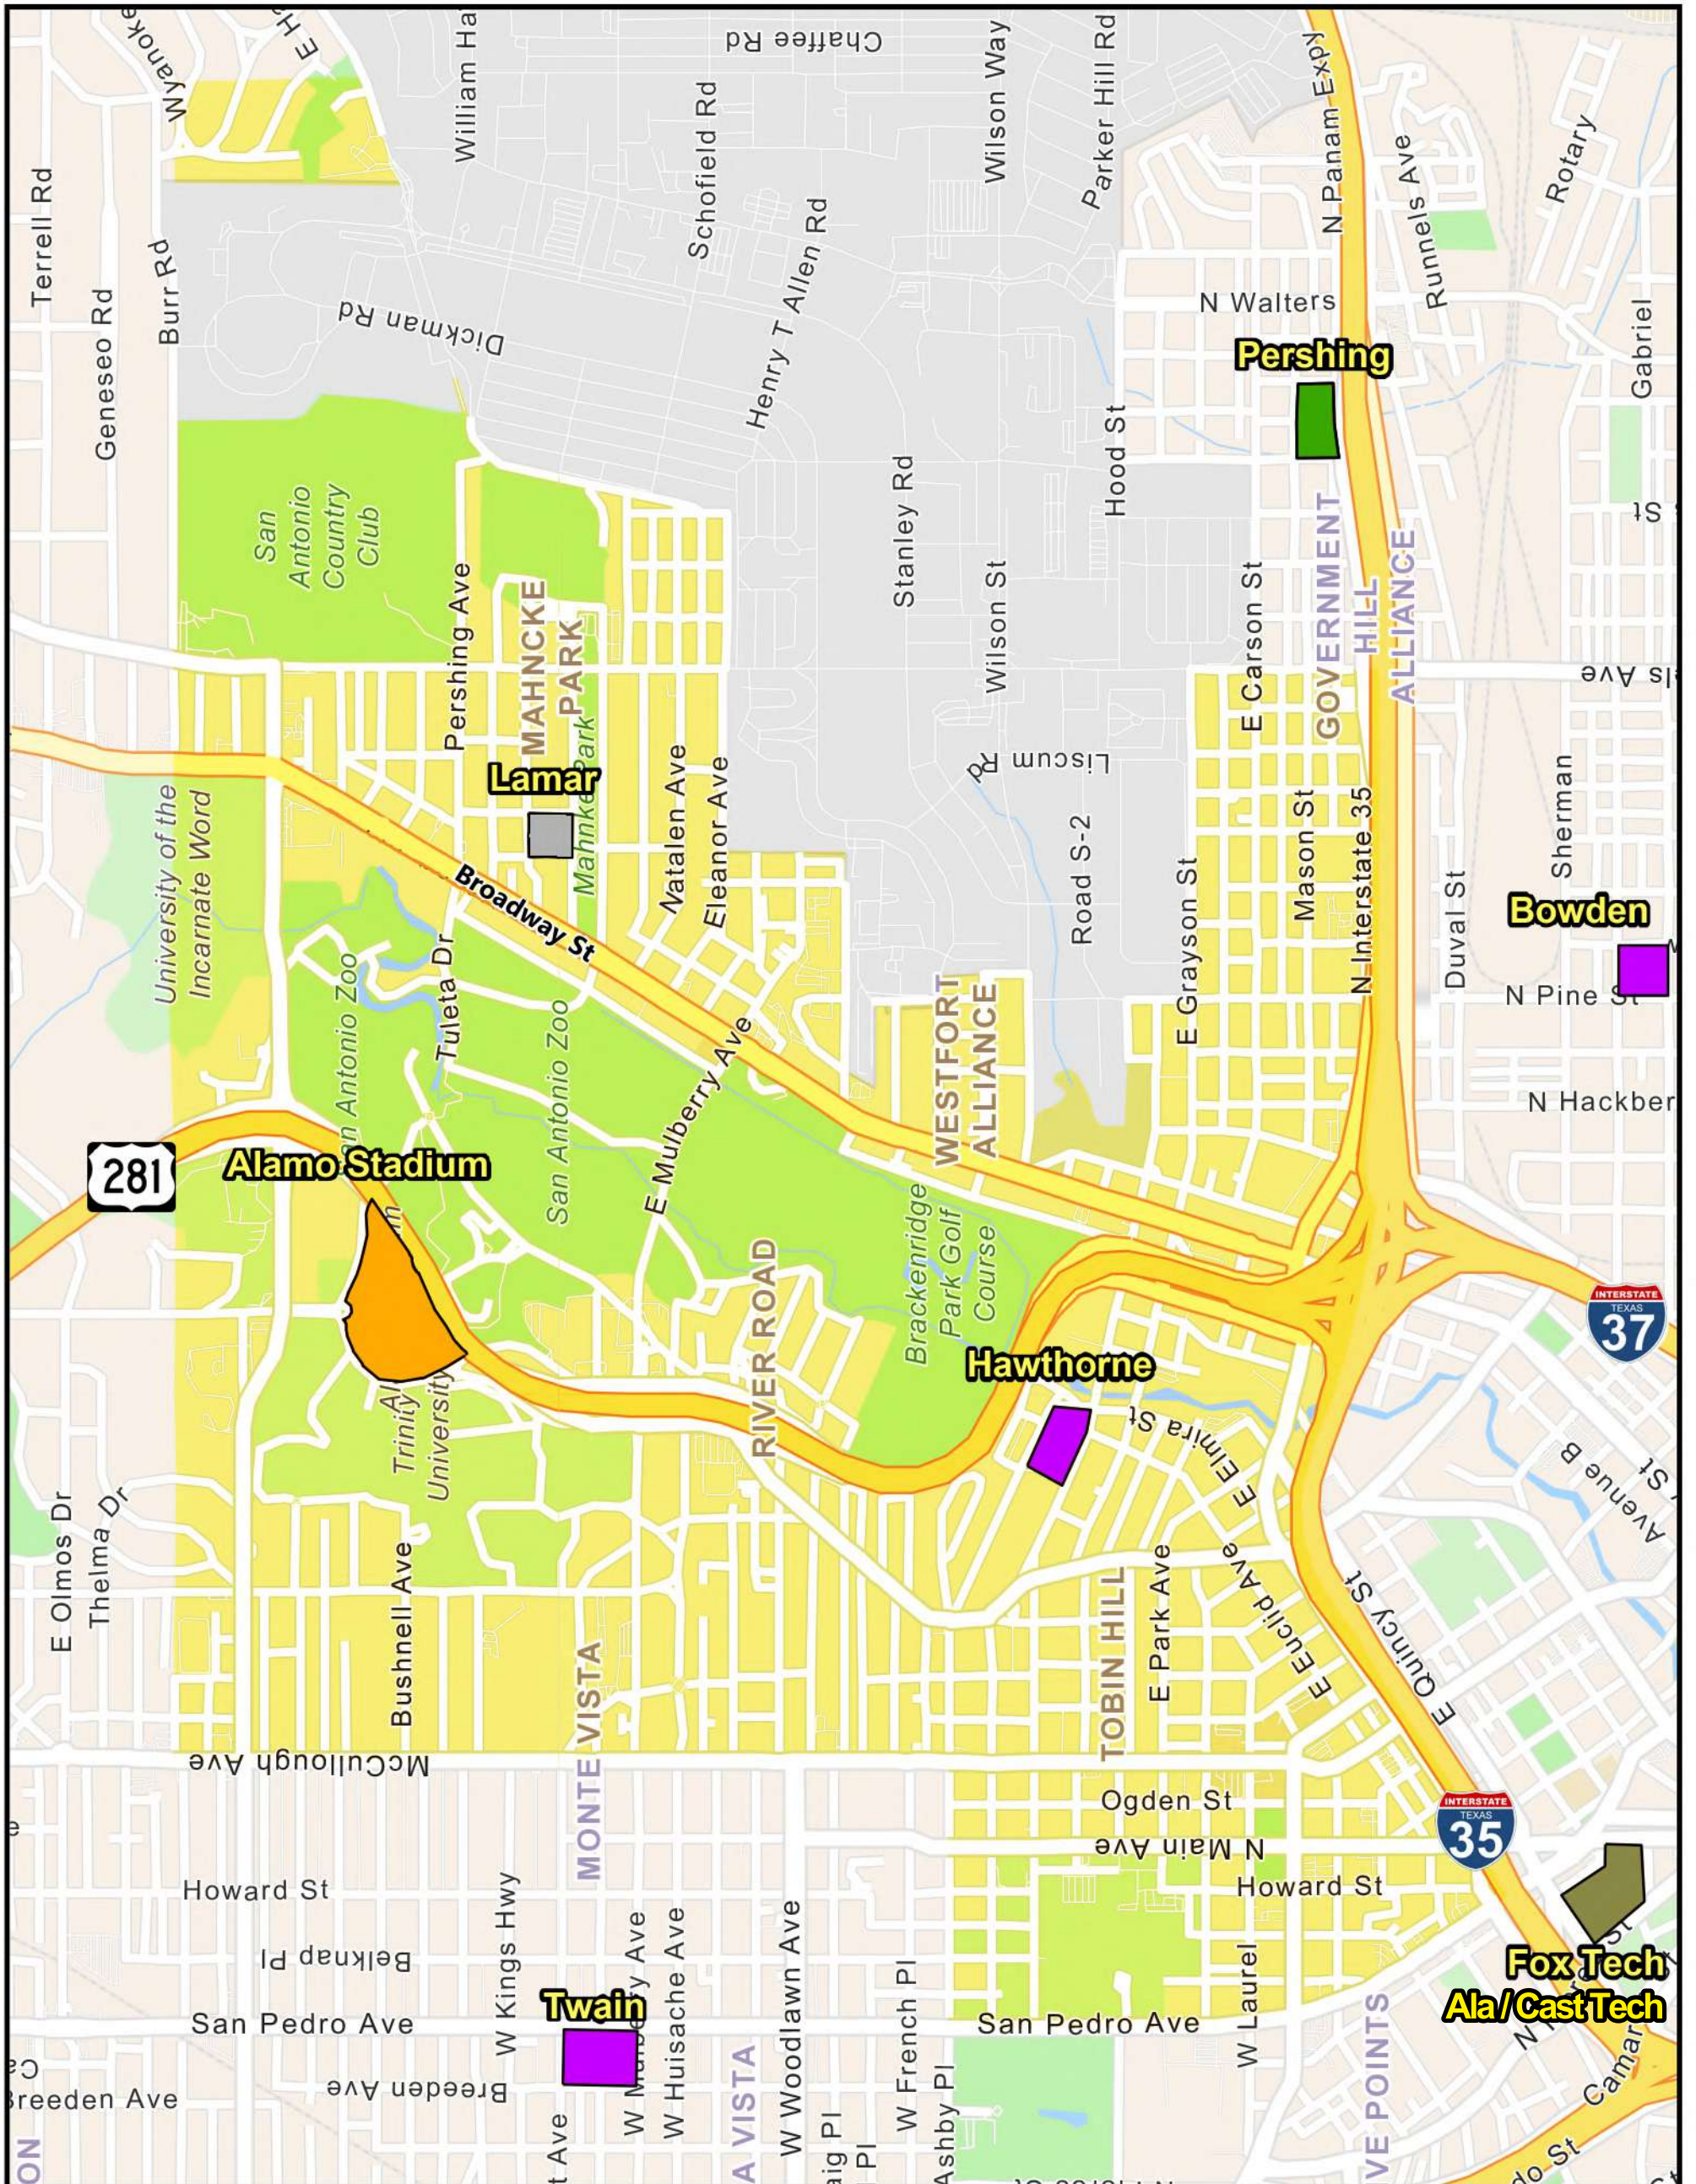

Attendance Boundary for 2024-2025

HAWTHORNE Academy
Grades Served: PK-8

155 W JOSEPHINE ST
SAN ANTONIO, TX 78209

LEGEND

SAISD Facilities		
Facility_Type		
 Administrative	 Early Childhood EC	 Middle School
 Closed - Pending Reuse	 Primary PK/K-5/6	 PK/K-8 School
	 High School	 Special Program

Last Updated: 2024-2025