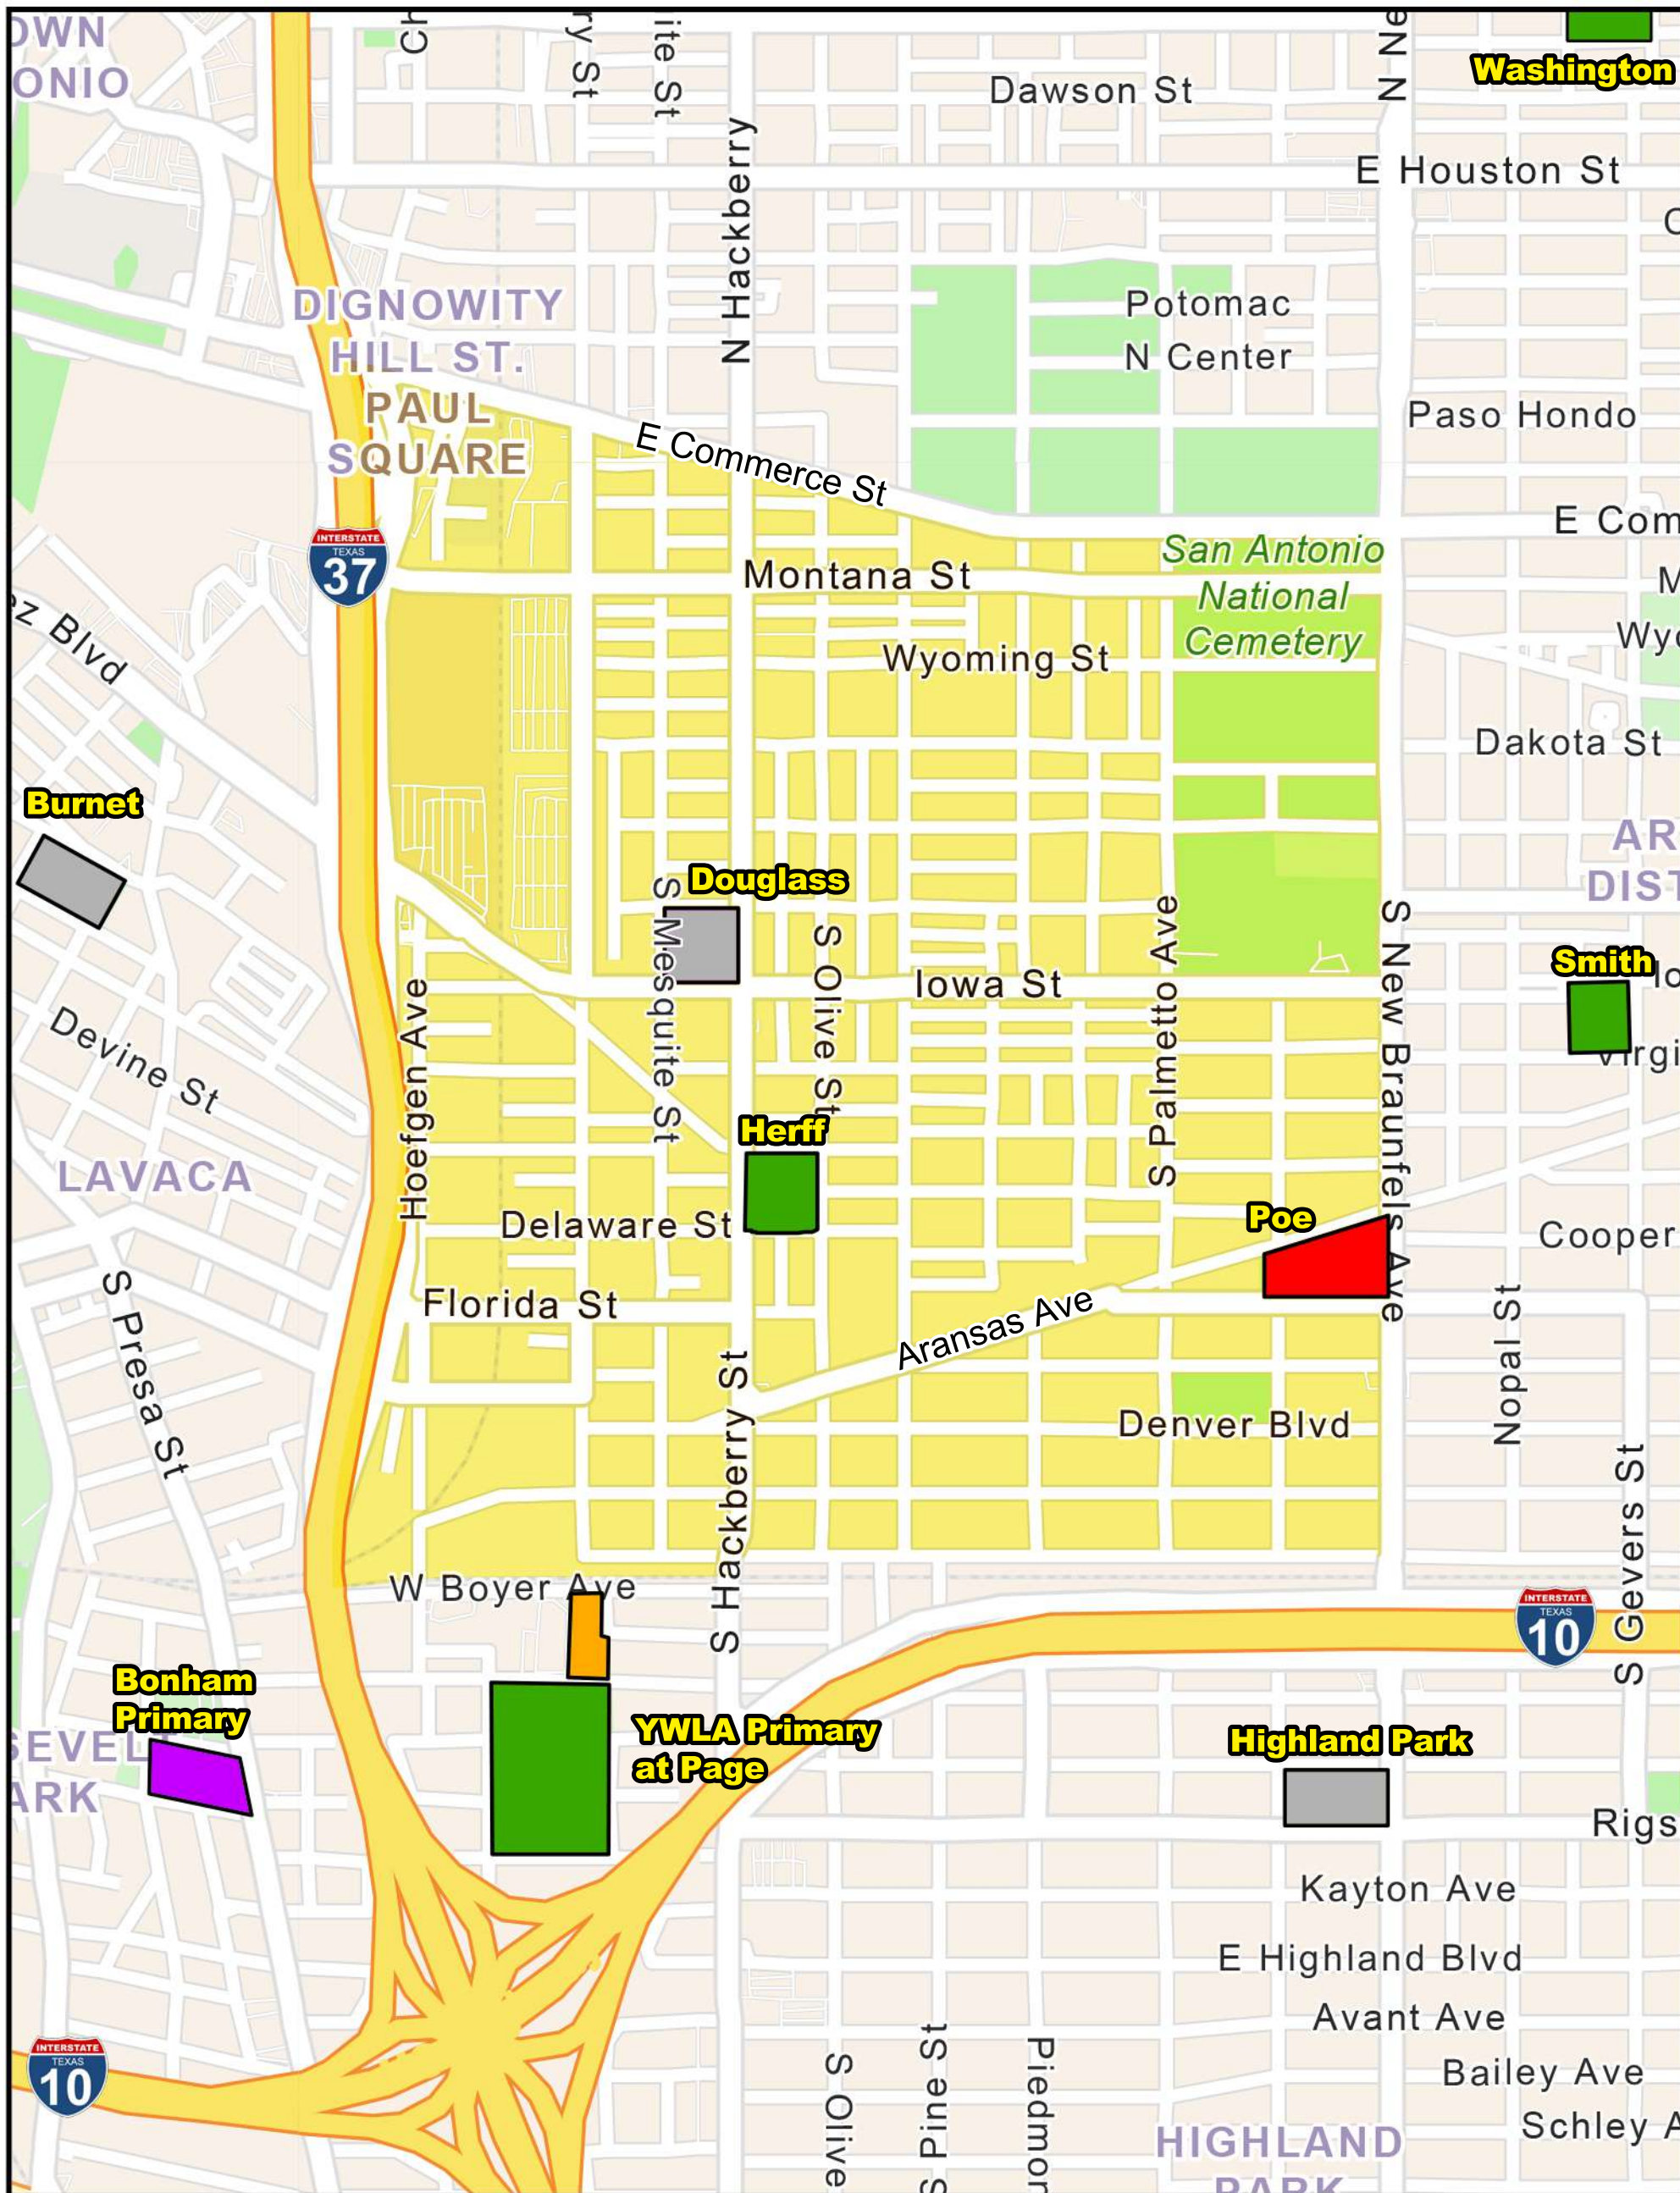

# Attendance Boundary for 2024-2025

**HERFF**  
**Primary School**  
**Grades Served: PK-5**

**996 S. HACKBERRY ST.**  
**SAN ANTONIO, TX 78210**

## LEGEND

SAISD Facilities		
Facility_Type		
<span style="color: blue;">■</span>	Early Childhood EC	<span style="color: red;">■</span> Middle School
<span style="color: orange;">■</span>	Administrative	<span style="color: purple;">■</span> PK/K-8 School
<span style="color: grey;">■</span>	Closed - Pending Reuse	<span style="color: yellow;">■</span> Special Program
<span style="color: green;">■</span>	Primary PK/K-5/6	
<span style="color: brown;">■</span>	High School	

**Last Updated: 2024-2025**