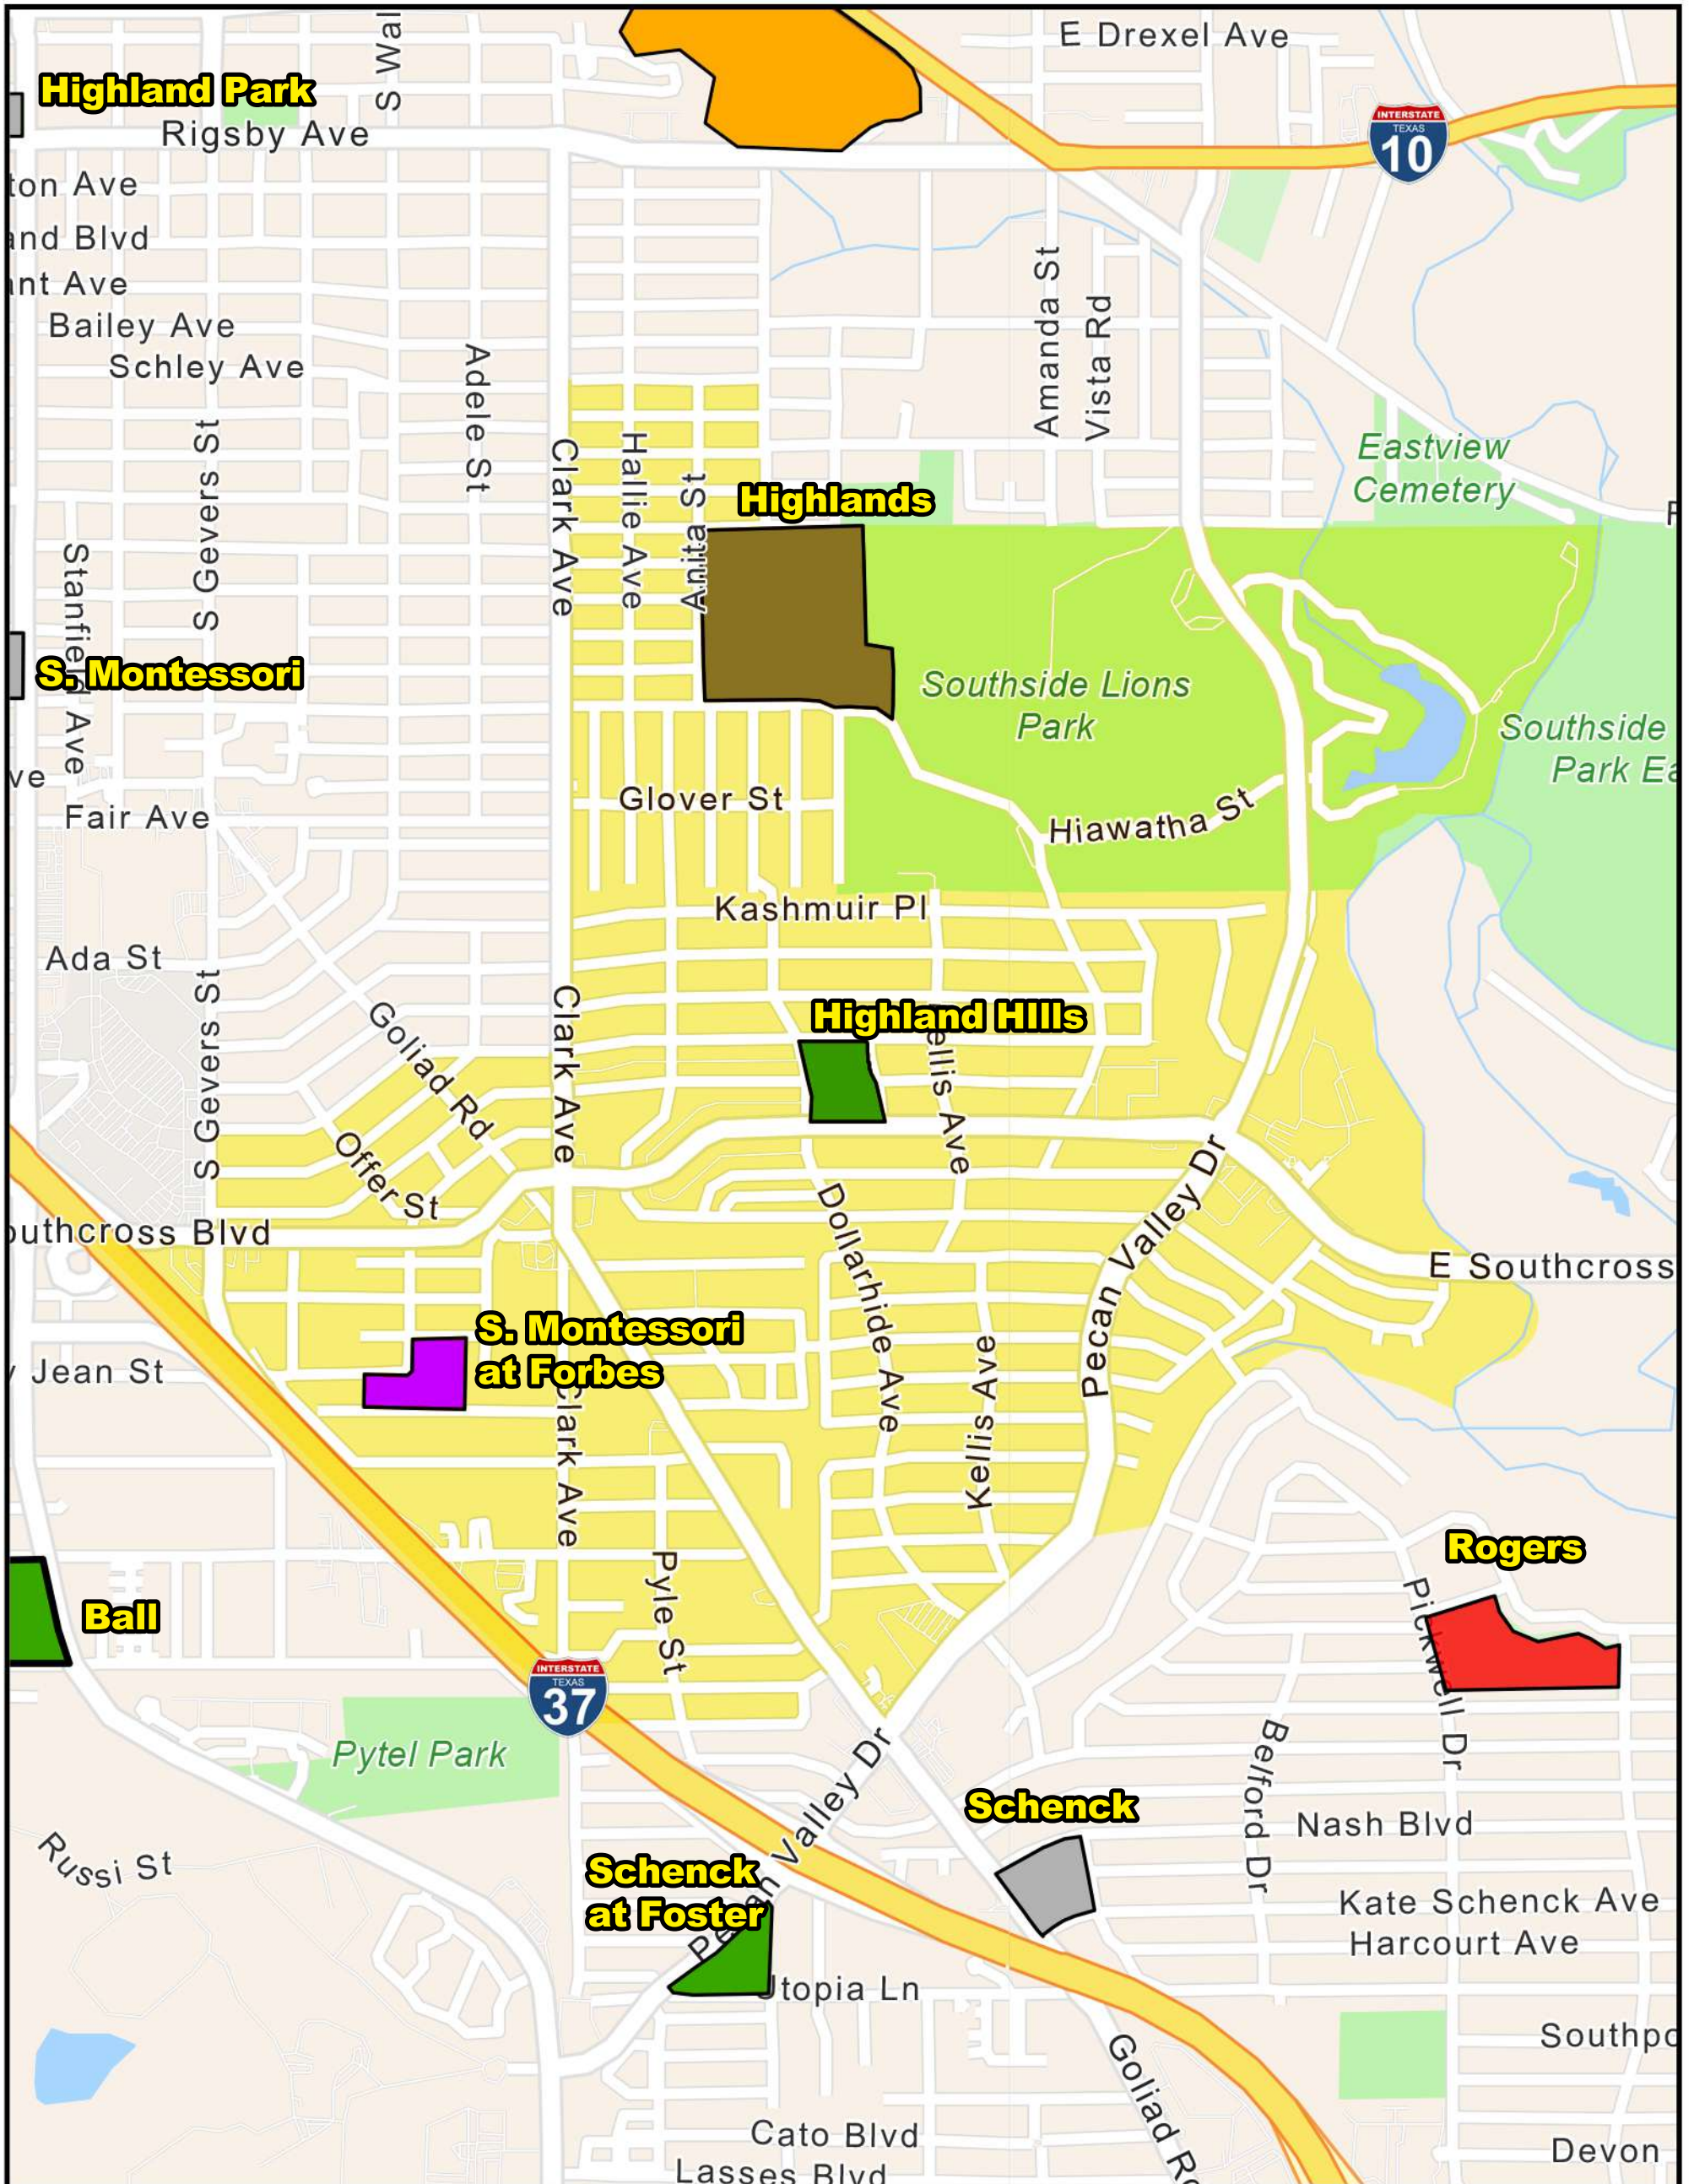

# Attendance Boundary for 2024-2025

**HIGHLAND HILLS**  
**Primary School**  
**Grades Served: PK-5**

**734 GLAMIS AVE**  
**SAN ANTONIO, TX 78223**

**LEGEND**

SAISD Facilities		
Facility_Type		
Administrative	Early Childhood EC	Middle School
Primary PK/K-5/6	PK/K-8 School	Special Program
Closed - Pending Reuse	High School	

**Last Updated: 2024-2025**