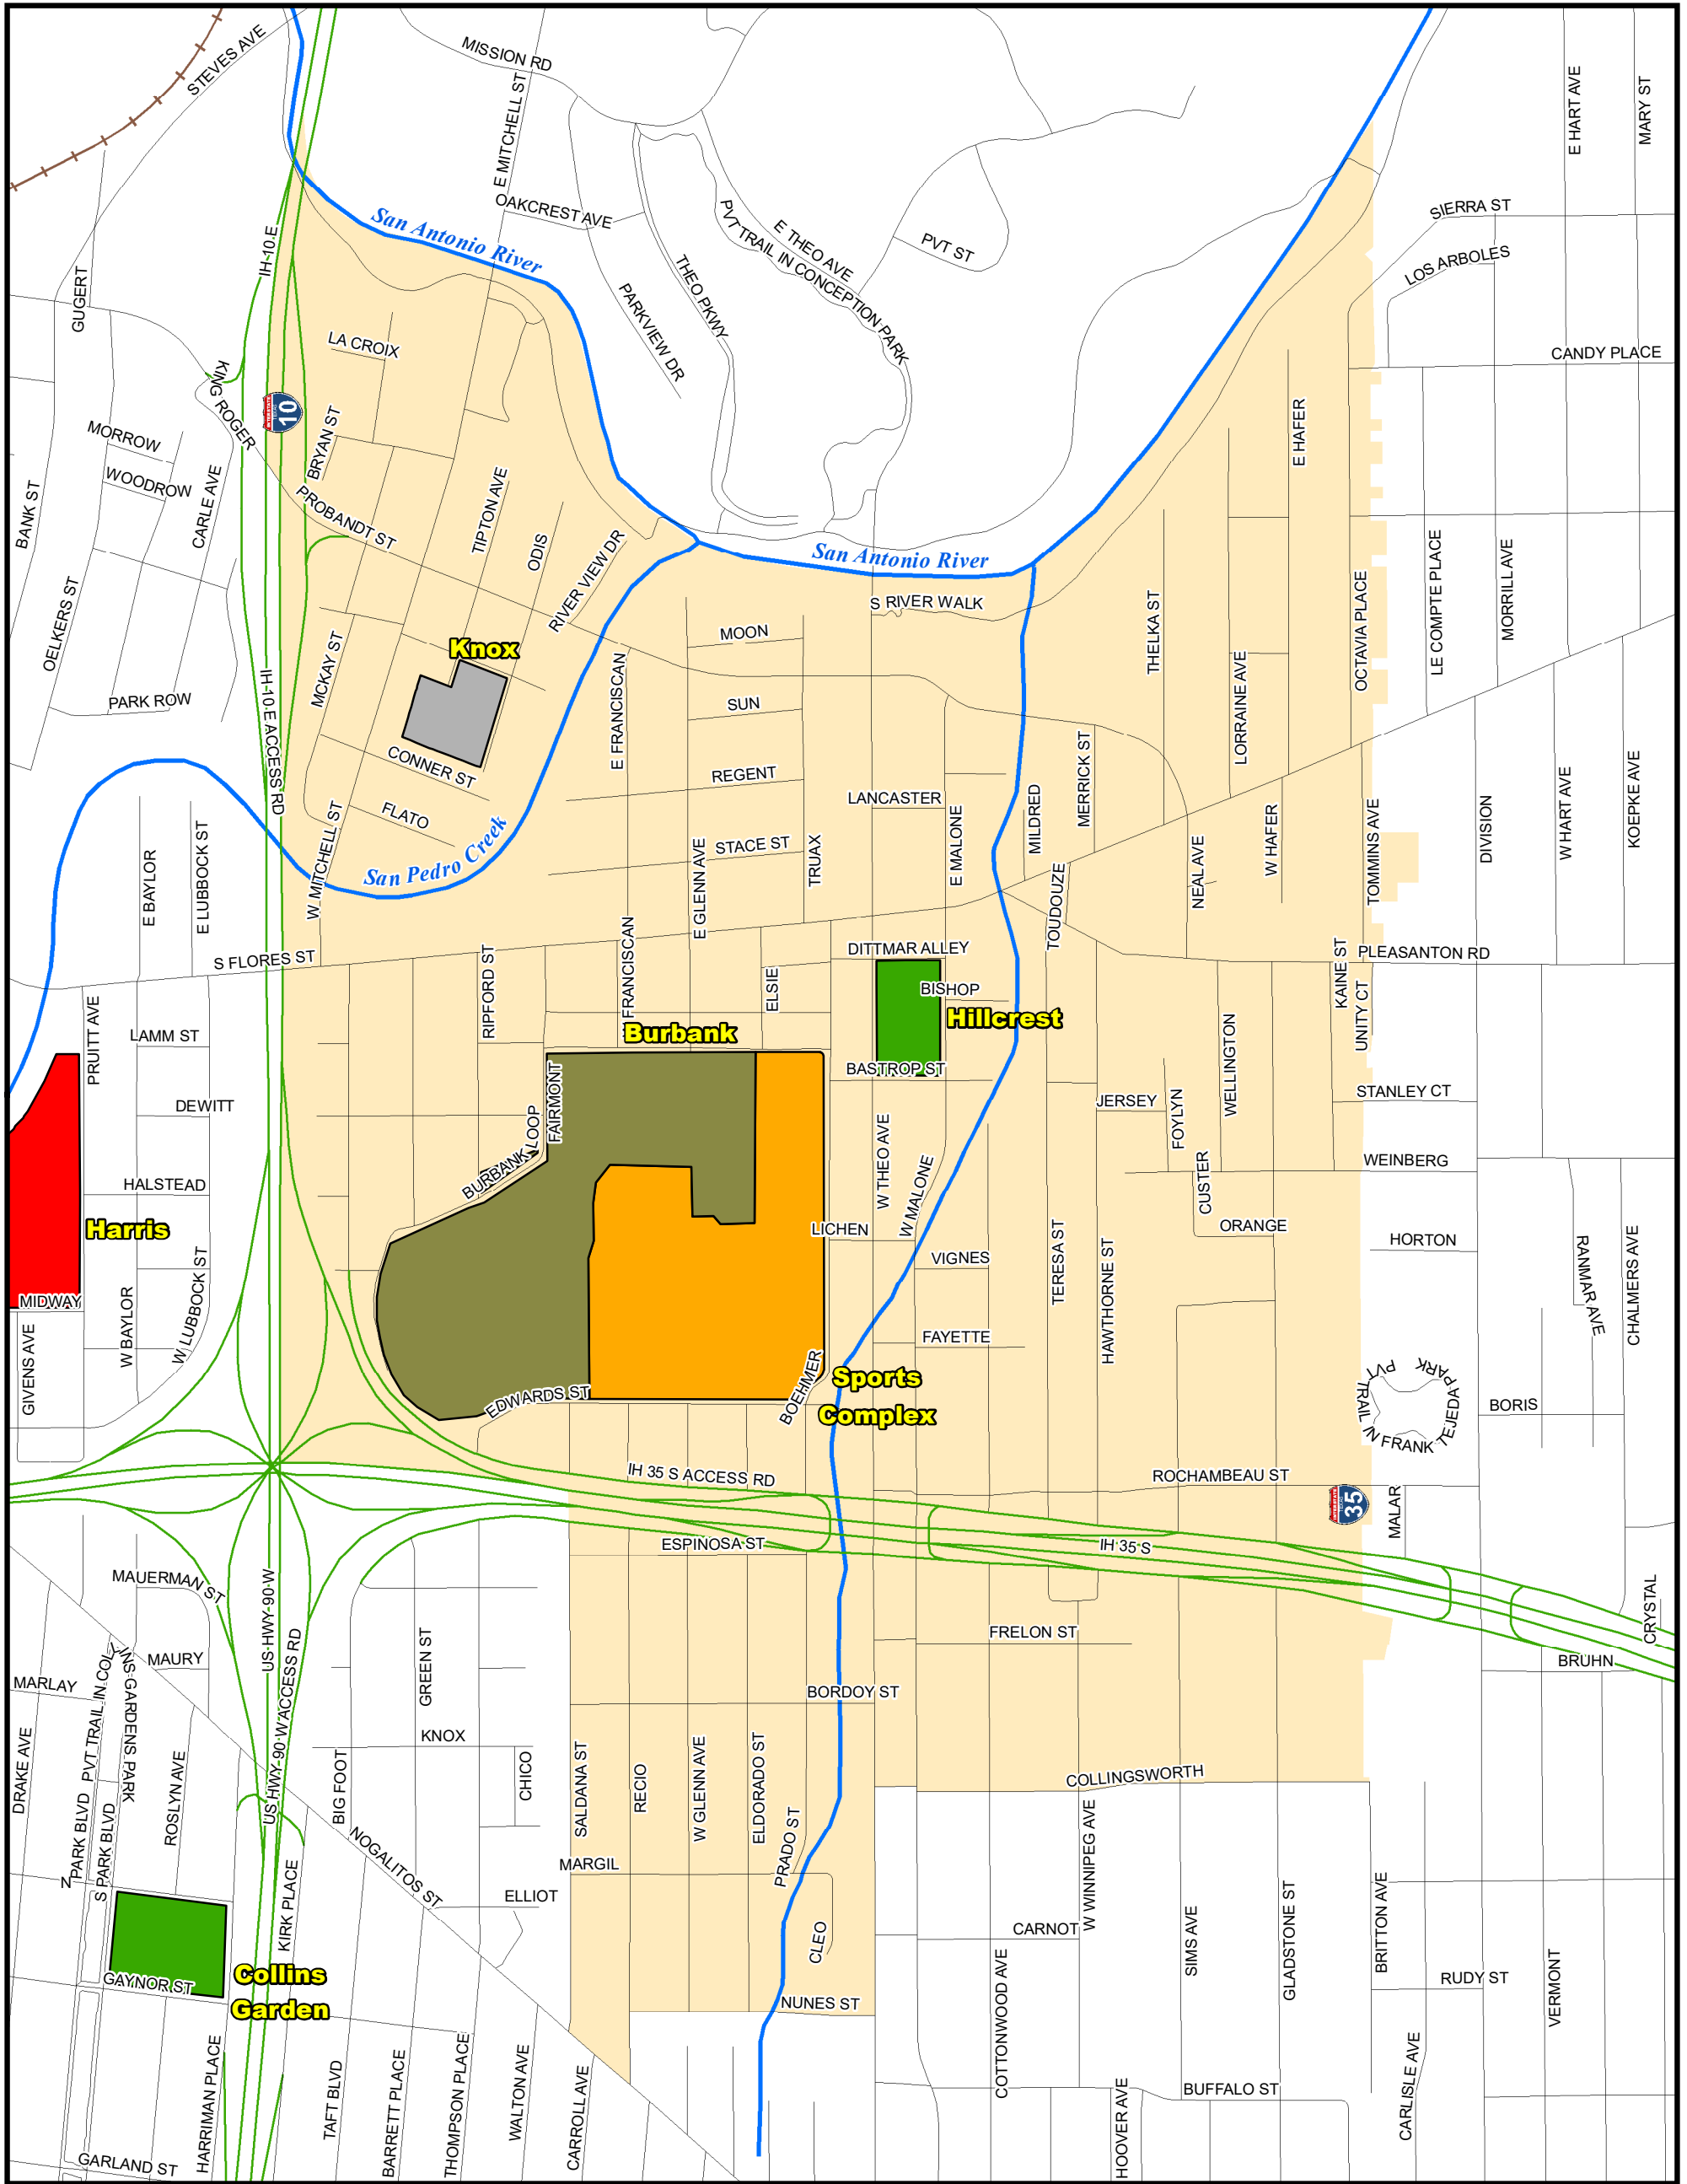

Attendance Boundary for 2021-2022

HILLCREST
Primary School
Grades Served: HS, PK-5

211 W. MALONE AVE.
SAN ANTONIO, TX 78214

LEGEND

1 inch equals 0.15 miles

Last Updated 2019-2020

SAISD Facilities		Route Features		Natural Features	
Facility_Type					
	Administrative		Early Childhood EC		Middle School
	Primary PK/K-5/6		Streets		Rivers & Creeks
	Closed - Pending Reuse		Railroad Tracks		Water Bodies
	High School		Special Program		
	PK/K-8 School				