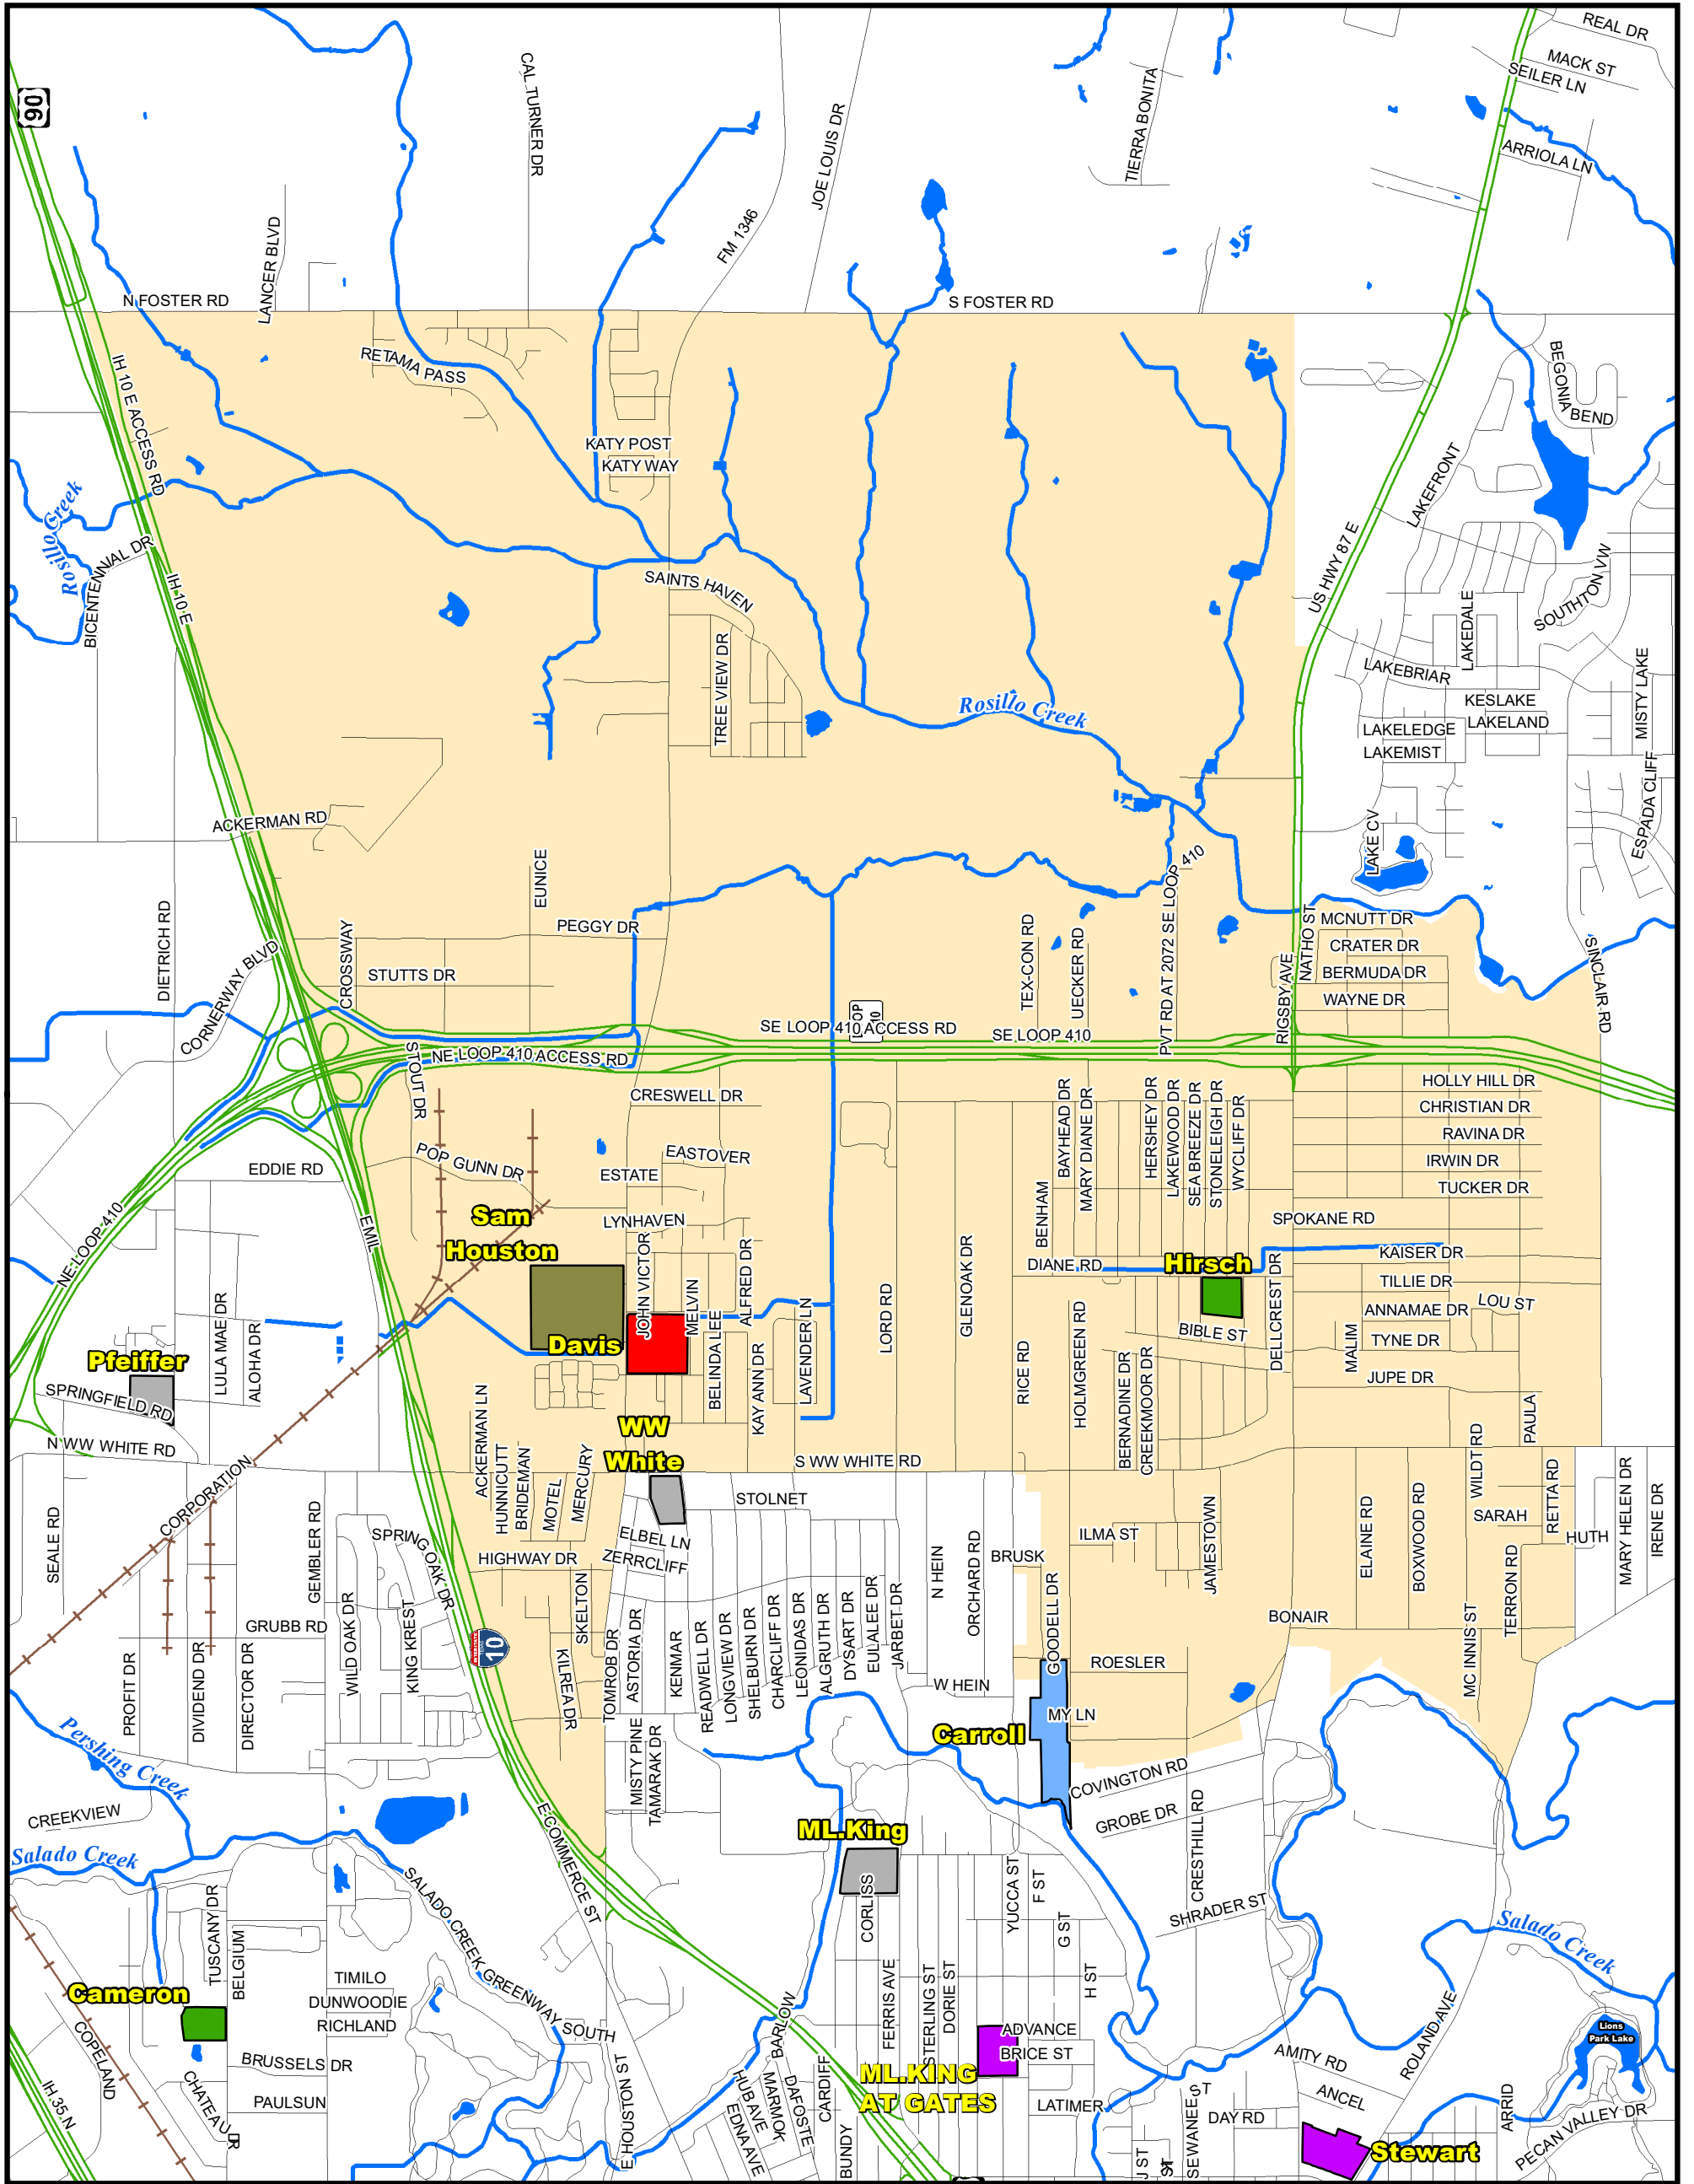

Attendance Boundary for 2024-2025

HIRSCH
Primary School
Grades Served: HS, K-5

4826 SEA BREEZE DR.
SAN ANTONIO, TX 78220

LEGEND

1 inch equals 0.43 miles

Last Updated 2019-2020

SAISD Facilities		Route Features		Natural Features	
Facility_Type					
 Administrative	 Primary PK/K-5/6	 Middle School	Streets	Rivers & Creeks	Water Bodies
 Closed - Pending Reuse	 High School	 PK/K-8 School	Railroad Tracks		
		 Special Program			