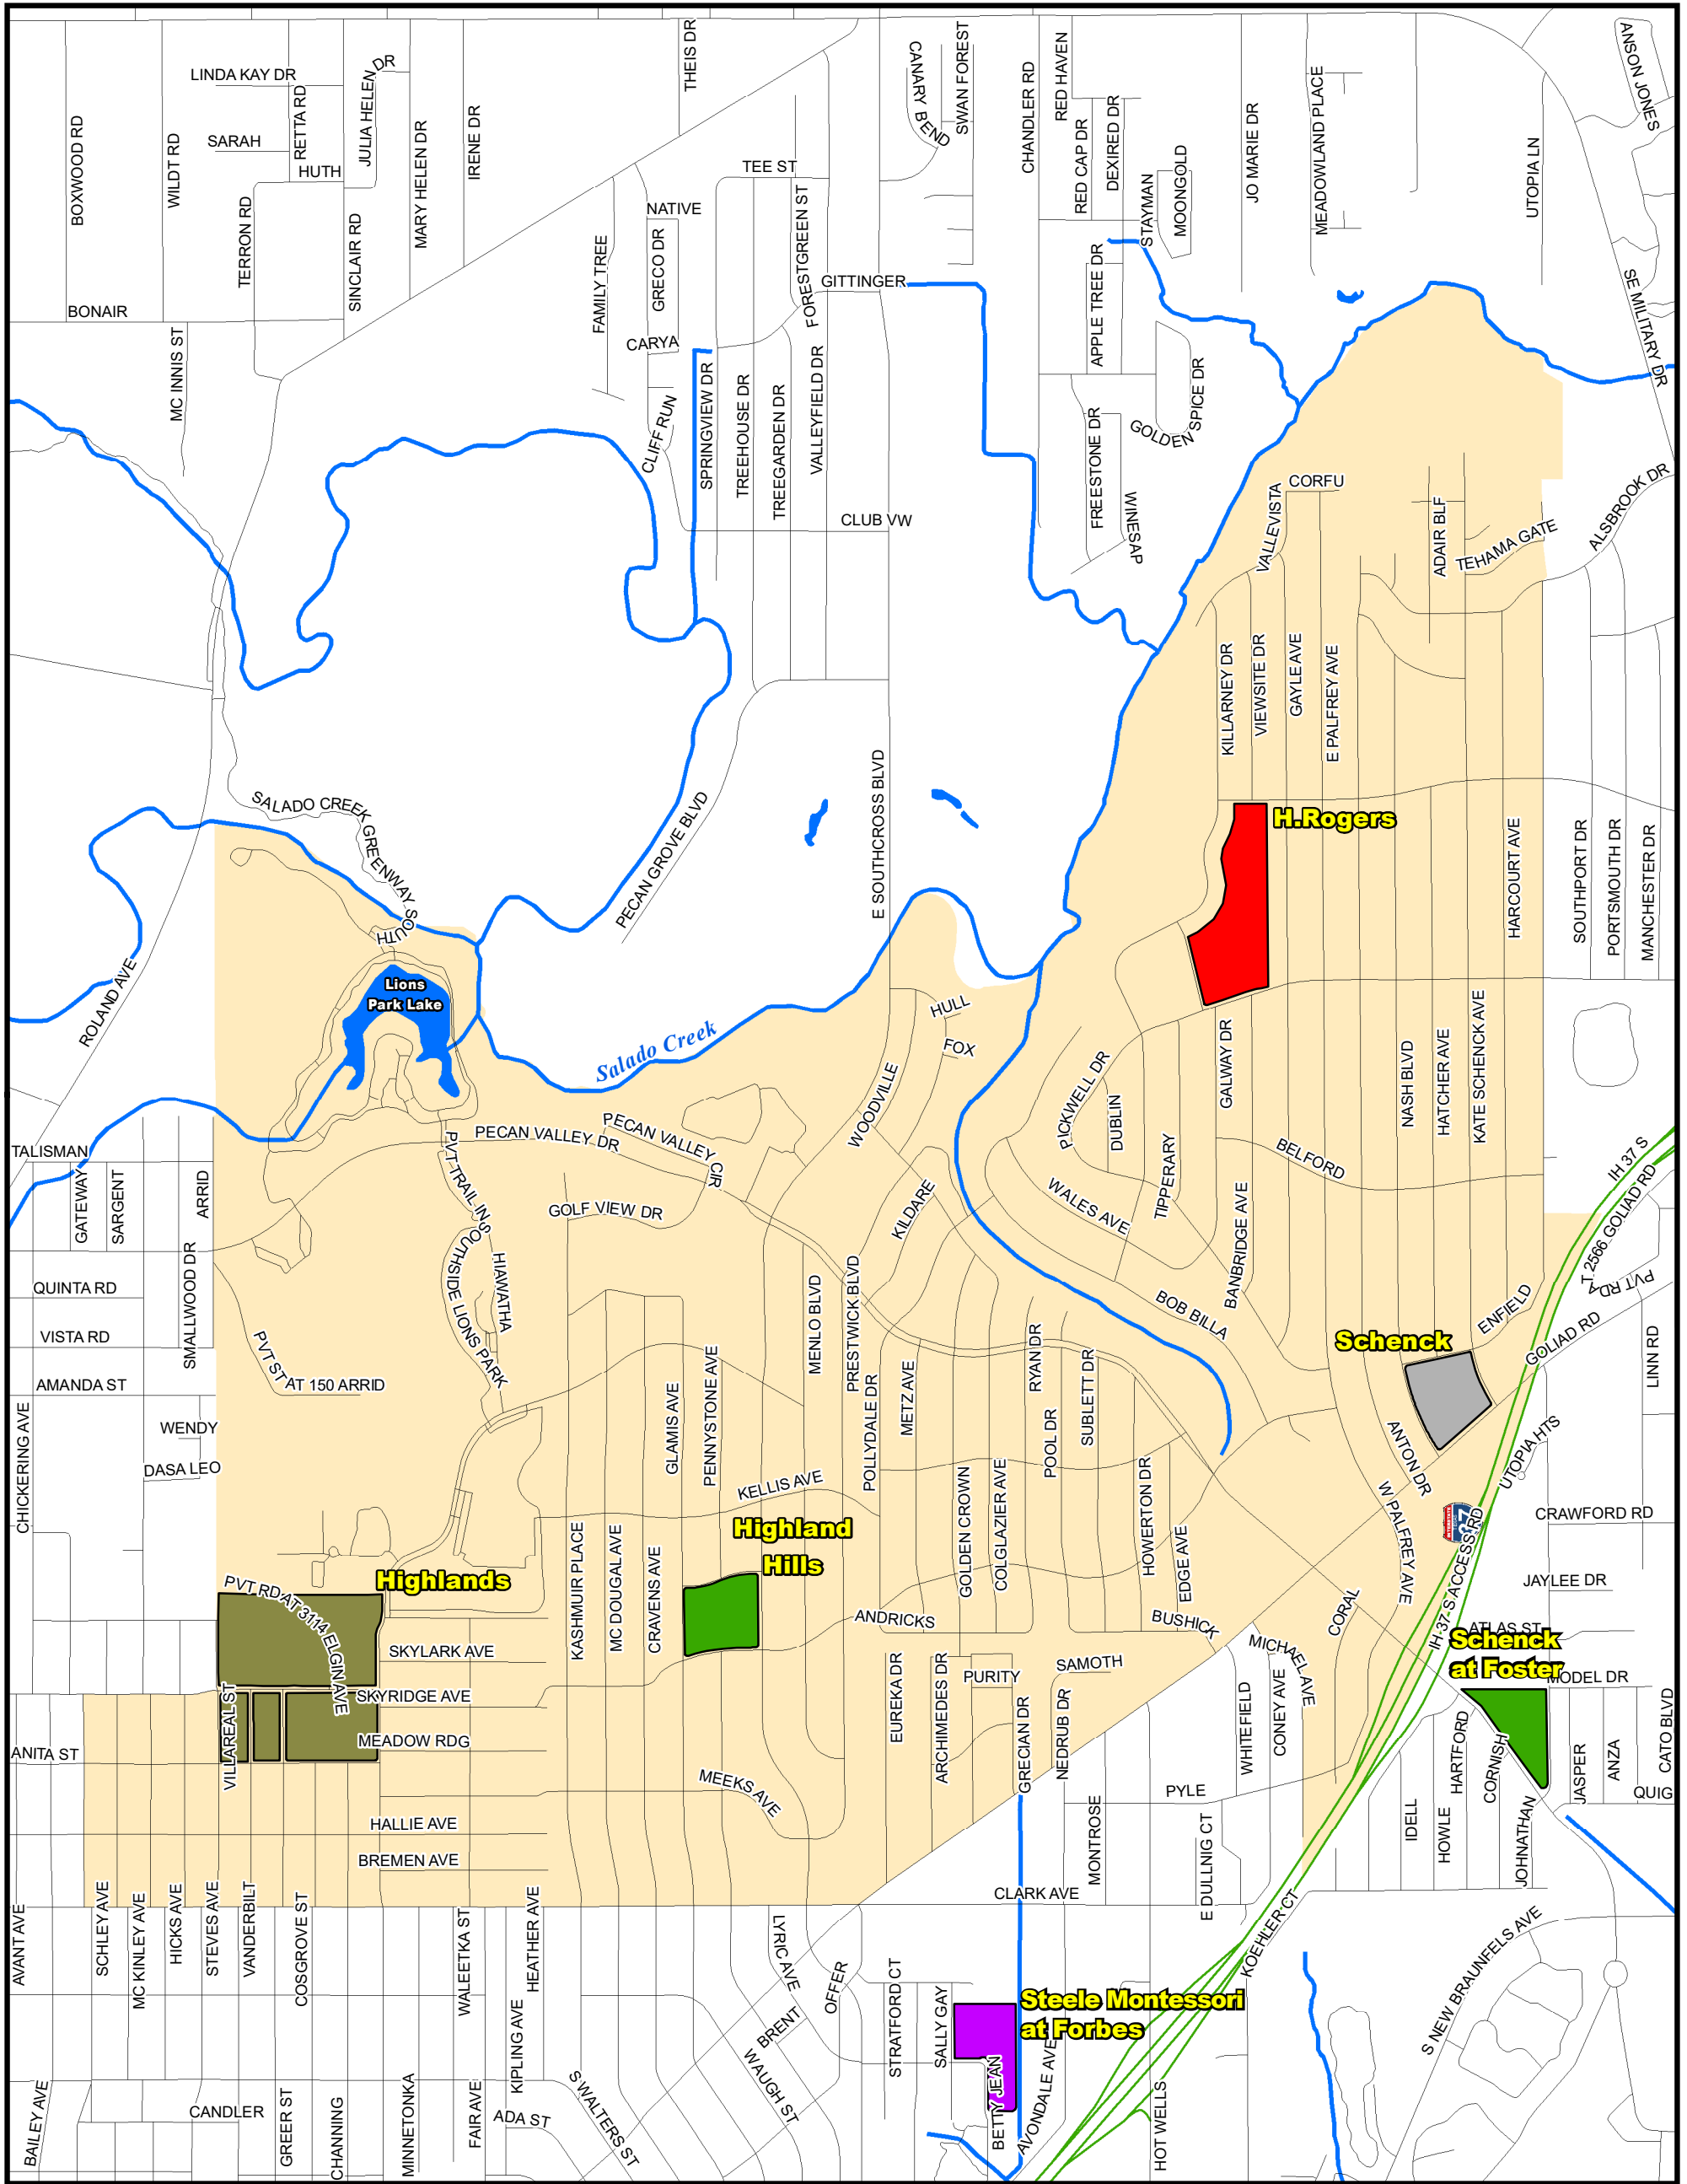

Attendance Boundary for 2024-2025

H.ROGERS
Middle School
Grades Served: 6-8

314 GALWAY ST
SAN ANTONIO, TX 78223

LEGEND

1 inch equals 0.26 miles

Last Updated 2019-2020

SAISD Facilities		Route Features		Natural Features	
Facility_Type					
	Administrative		Early Childhood EC		Middle School
	Closed - Pending Reuse		Railroad Tracks		Rivers & Creeks
	Primary PK/K-5/6				Water Bodies
	High School		PK/K-8 School		
			Special Program		