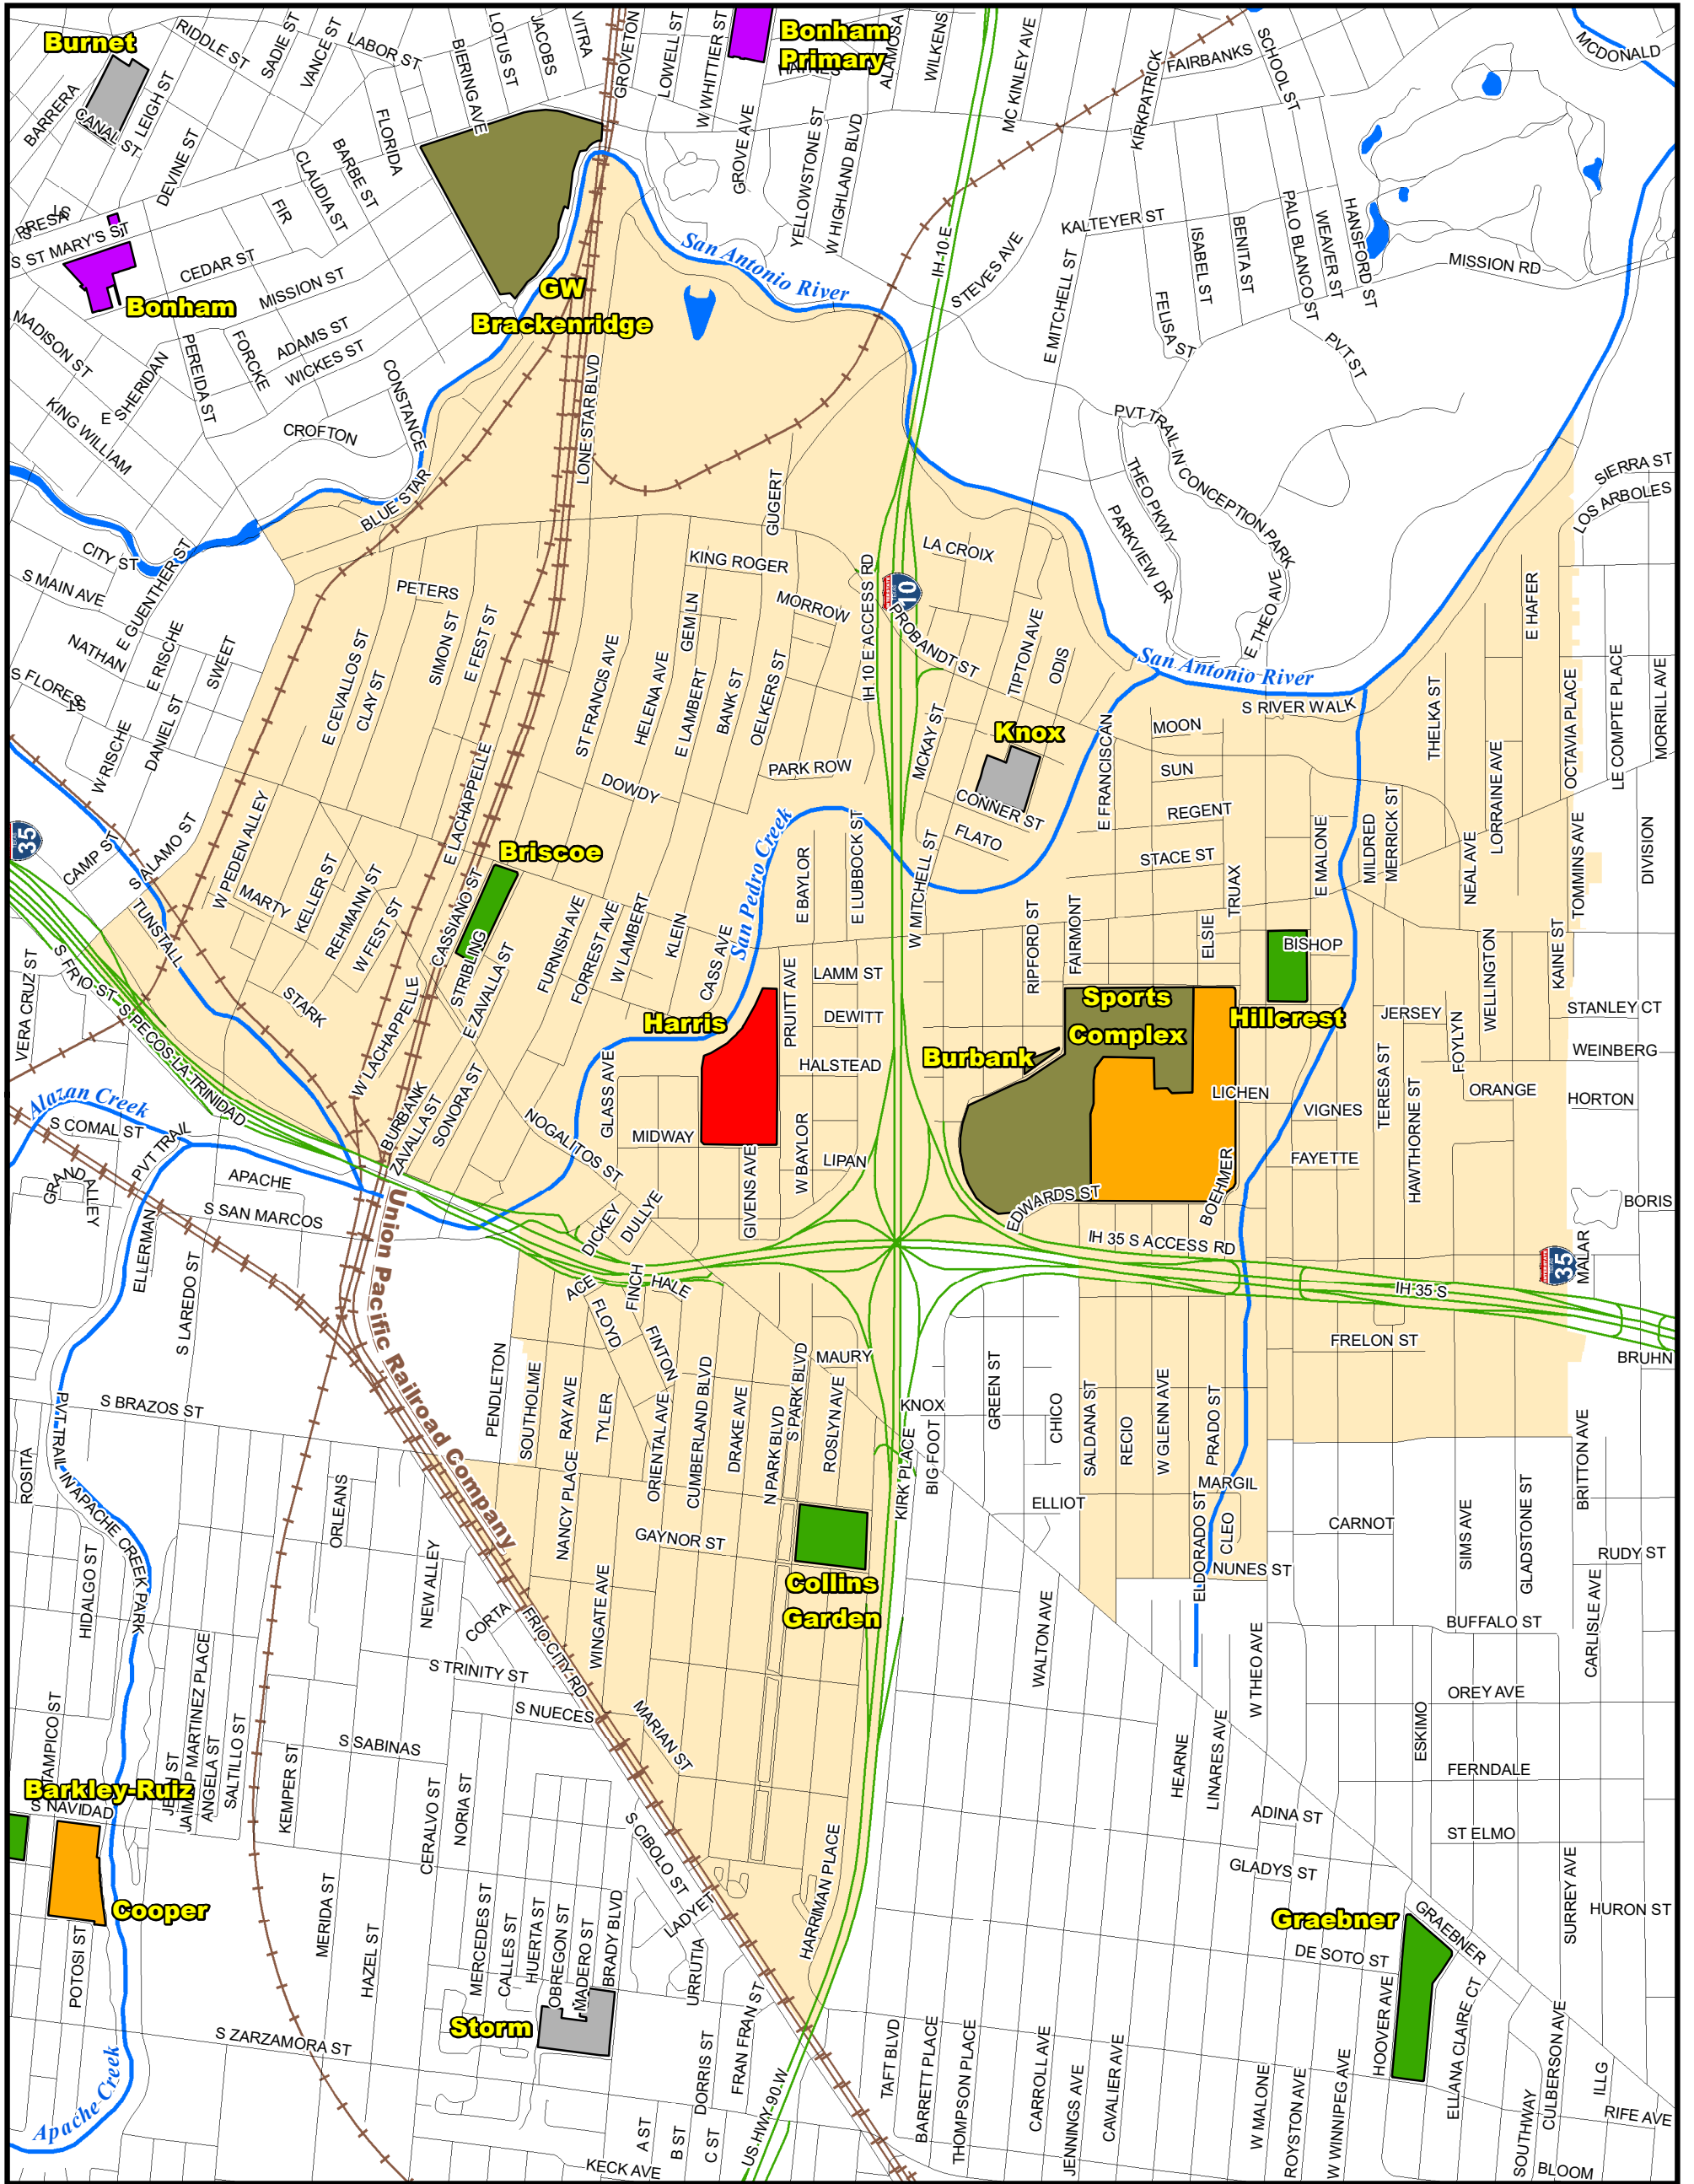

Attendance Boundary for 2024-2025

HARRIS
Middle School
Grades Served: 6-8

325 PRUITT AVE.
SAN ANTONIO, TX 78204

LEGEND

1 inch equals 0.25 miles

Last Updated 2019-2020

SAISD Facilities		Route Features		Natural Features	
	Early Childhood EC	Middle School	Streets	Rivers & Creeks	Water Bodies
Facility_Type			Railroad Tracks		
Administrative	Primary PK/K-5/6	PK/K-8 School			
Closed - Pending Reuse	High School	Special Program			