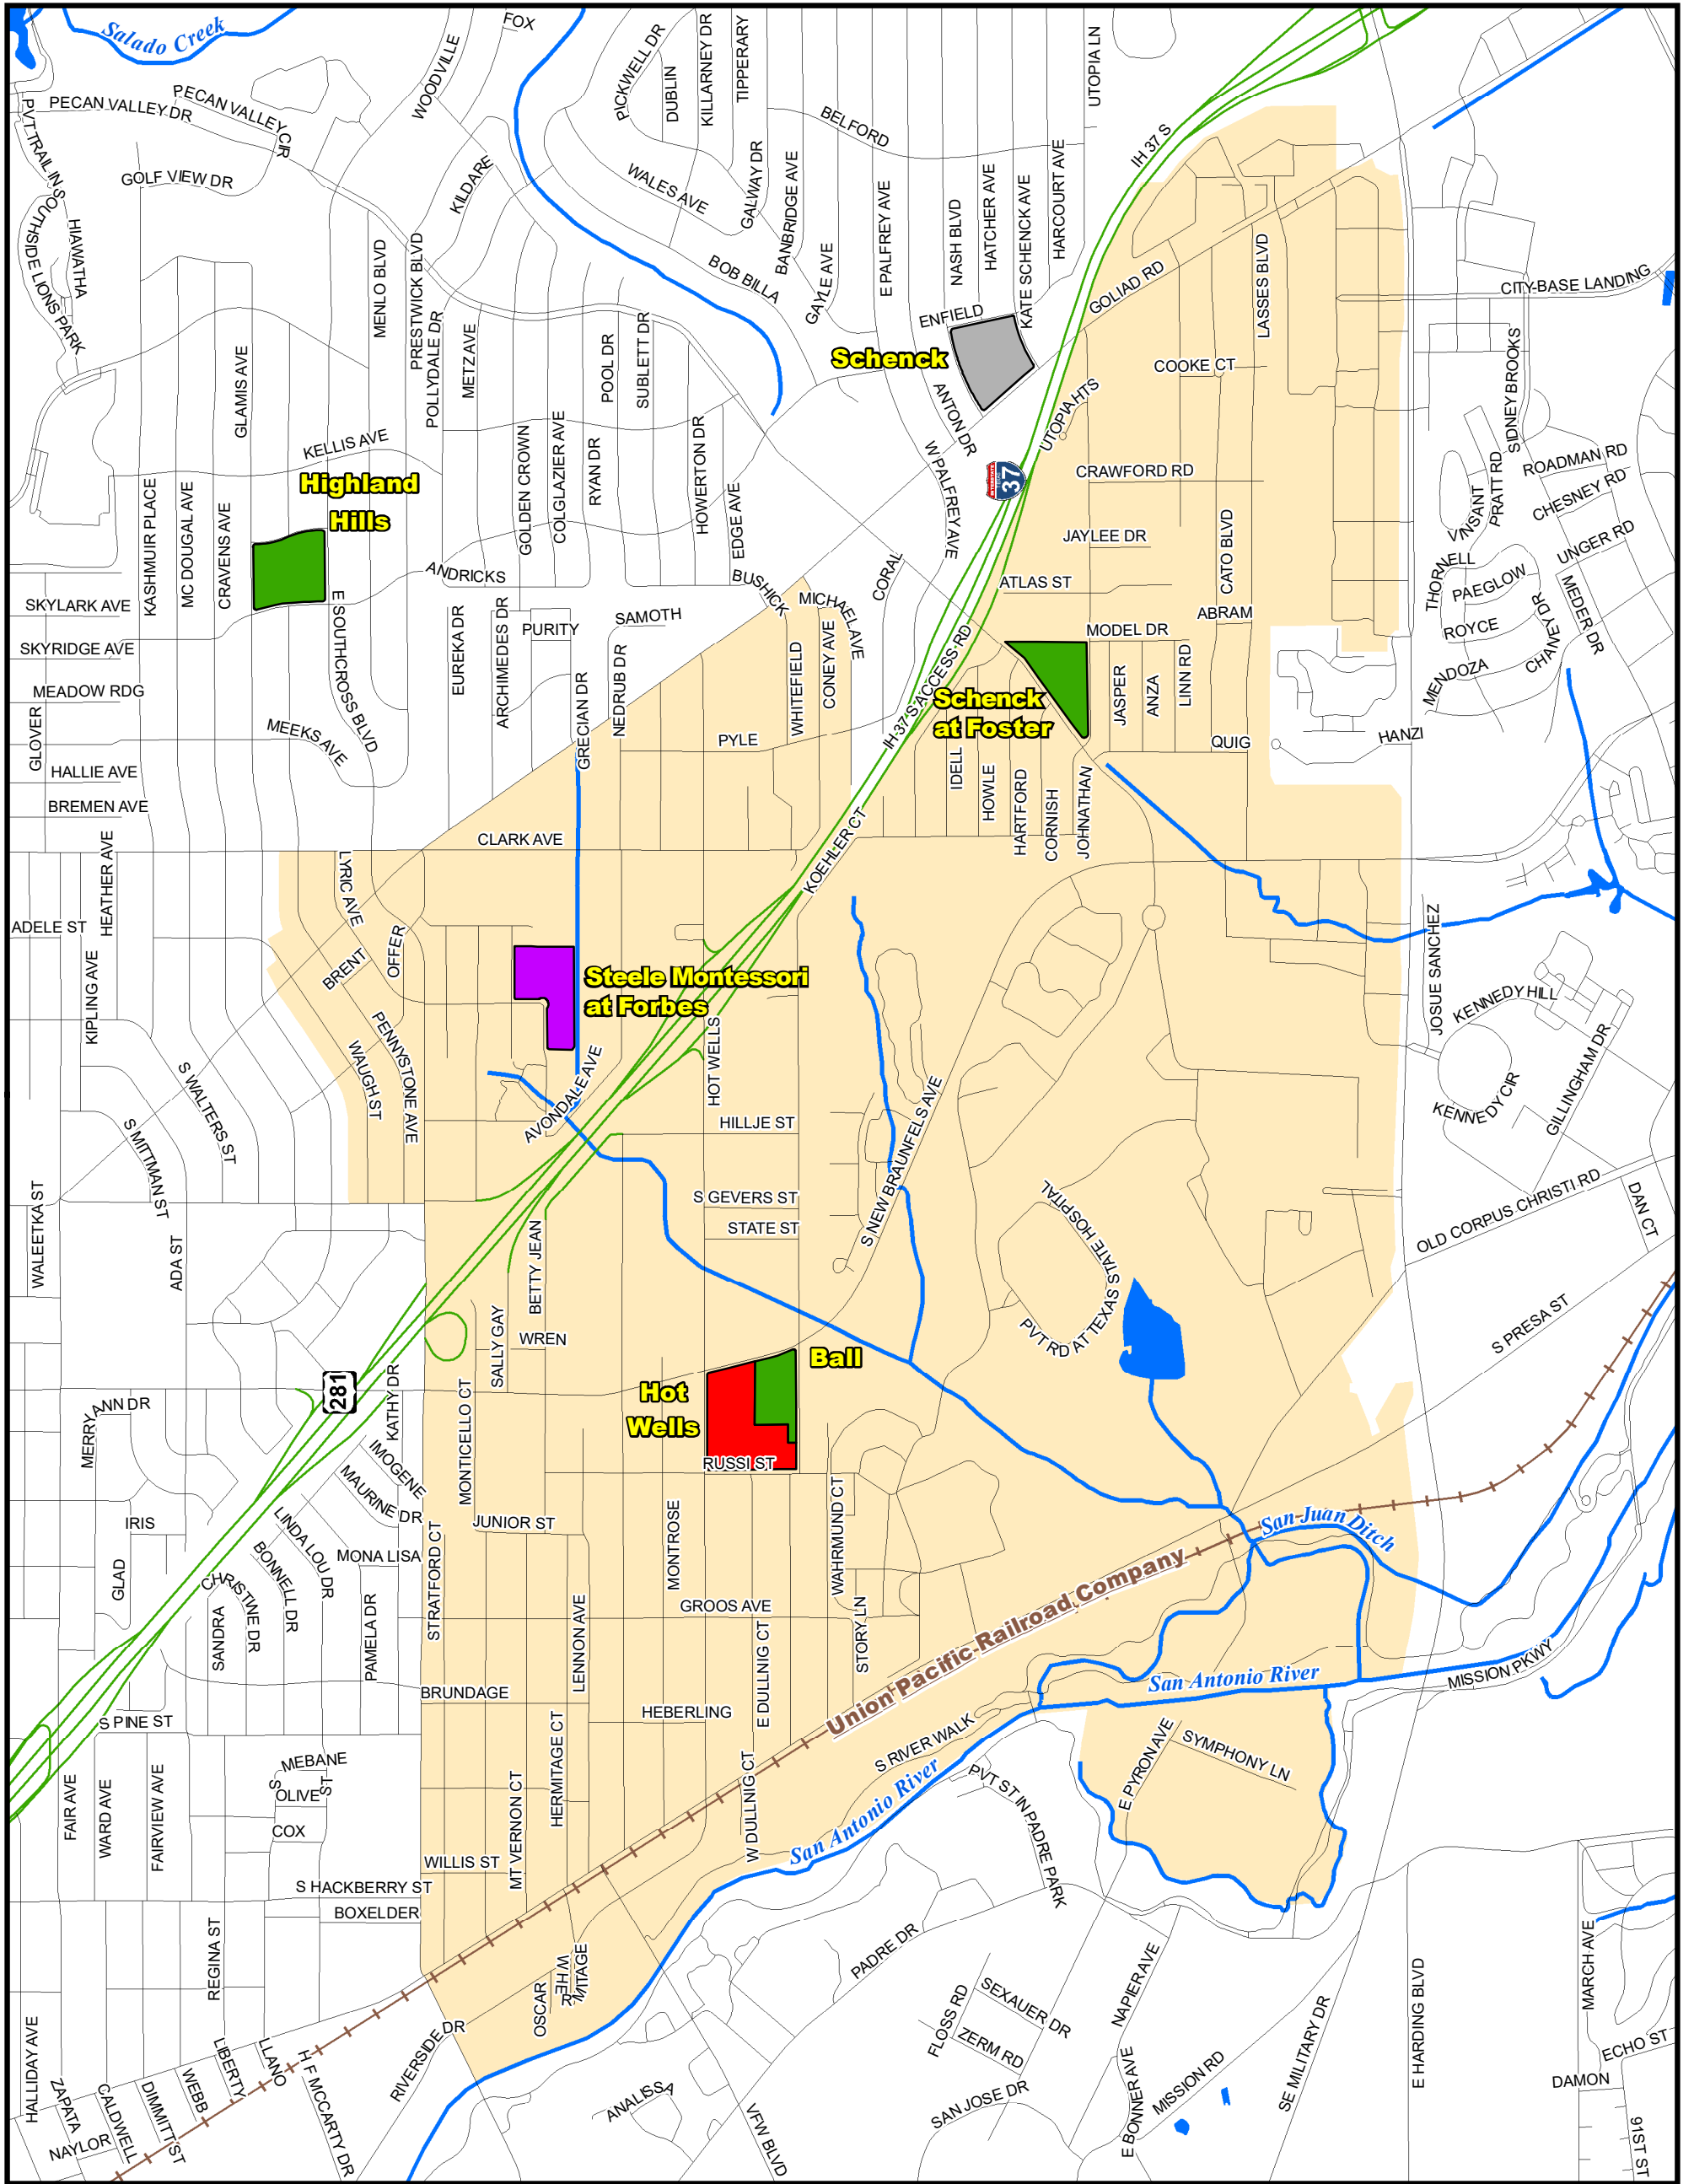

Attendance Boundary for 2024-2025

**HOT WELLS
Middle School
Grades Served: 6-8**

**400 HOT WELLS BLVD
SAN ANTONIO, TX 78223**

LEGEND

1 inch equals 0.27 miles

Last Updated 2021-2022

SAISD Facilities		Route Features		Natural Features	
Facility_Type					
Administrative	Primary PK/K-5/6	PK/K-8 School	Streets	Rivers & Creeks	Water Bodies
Closed - Pending Reuse	High School	Special Program	Railroad Tracks		