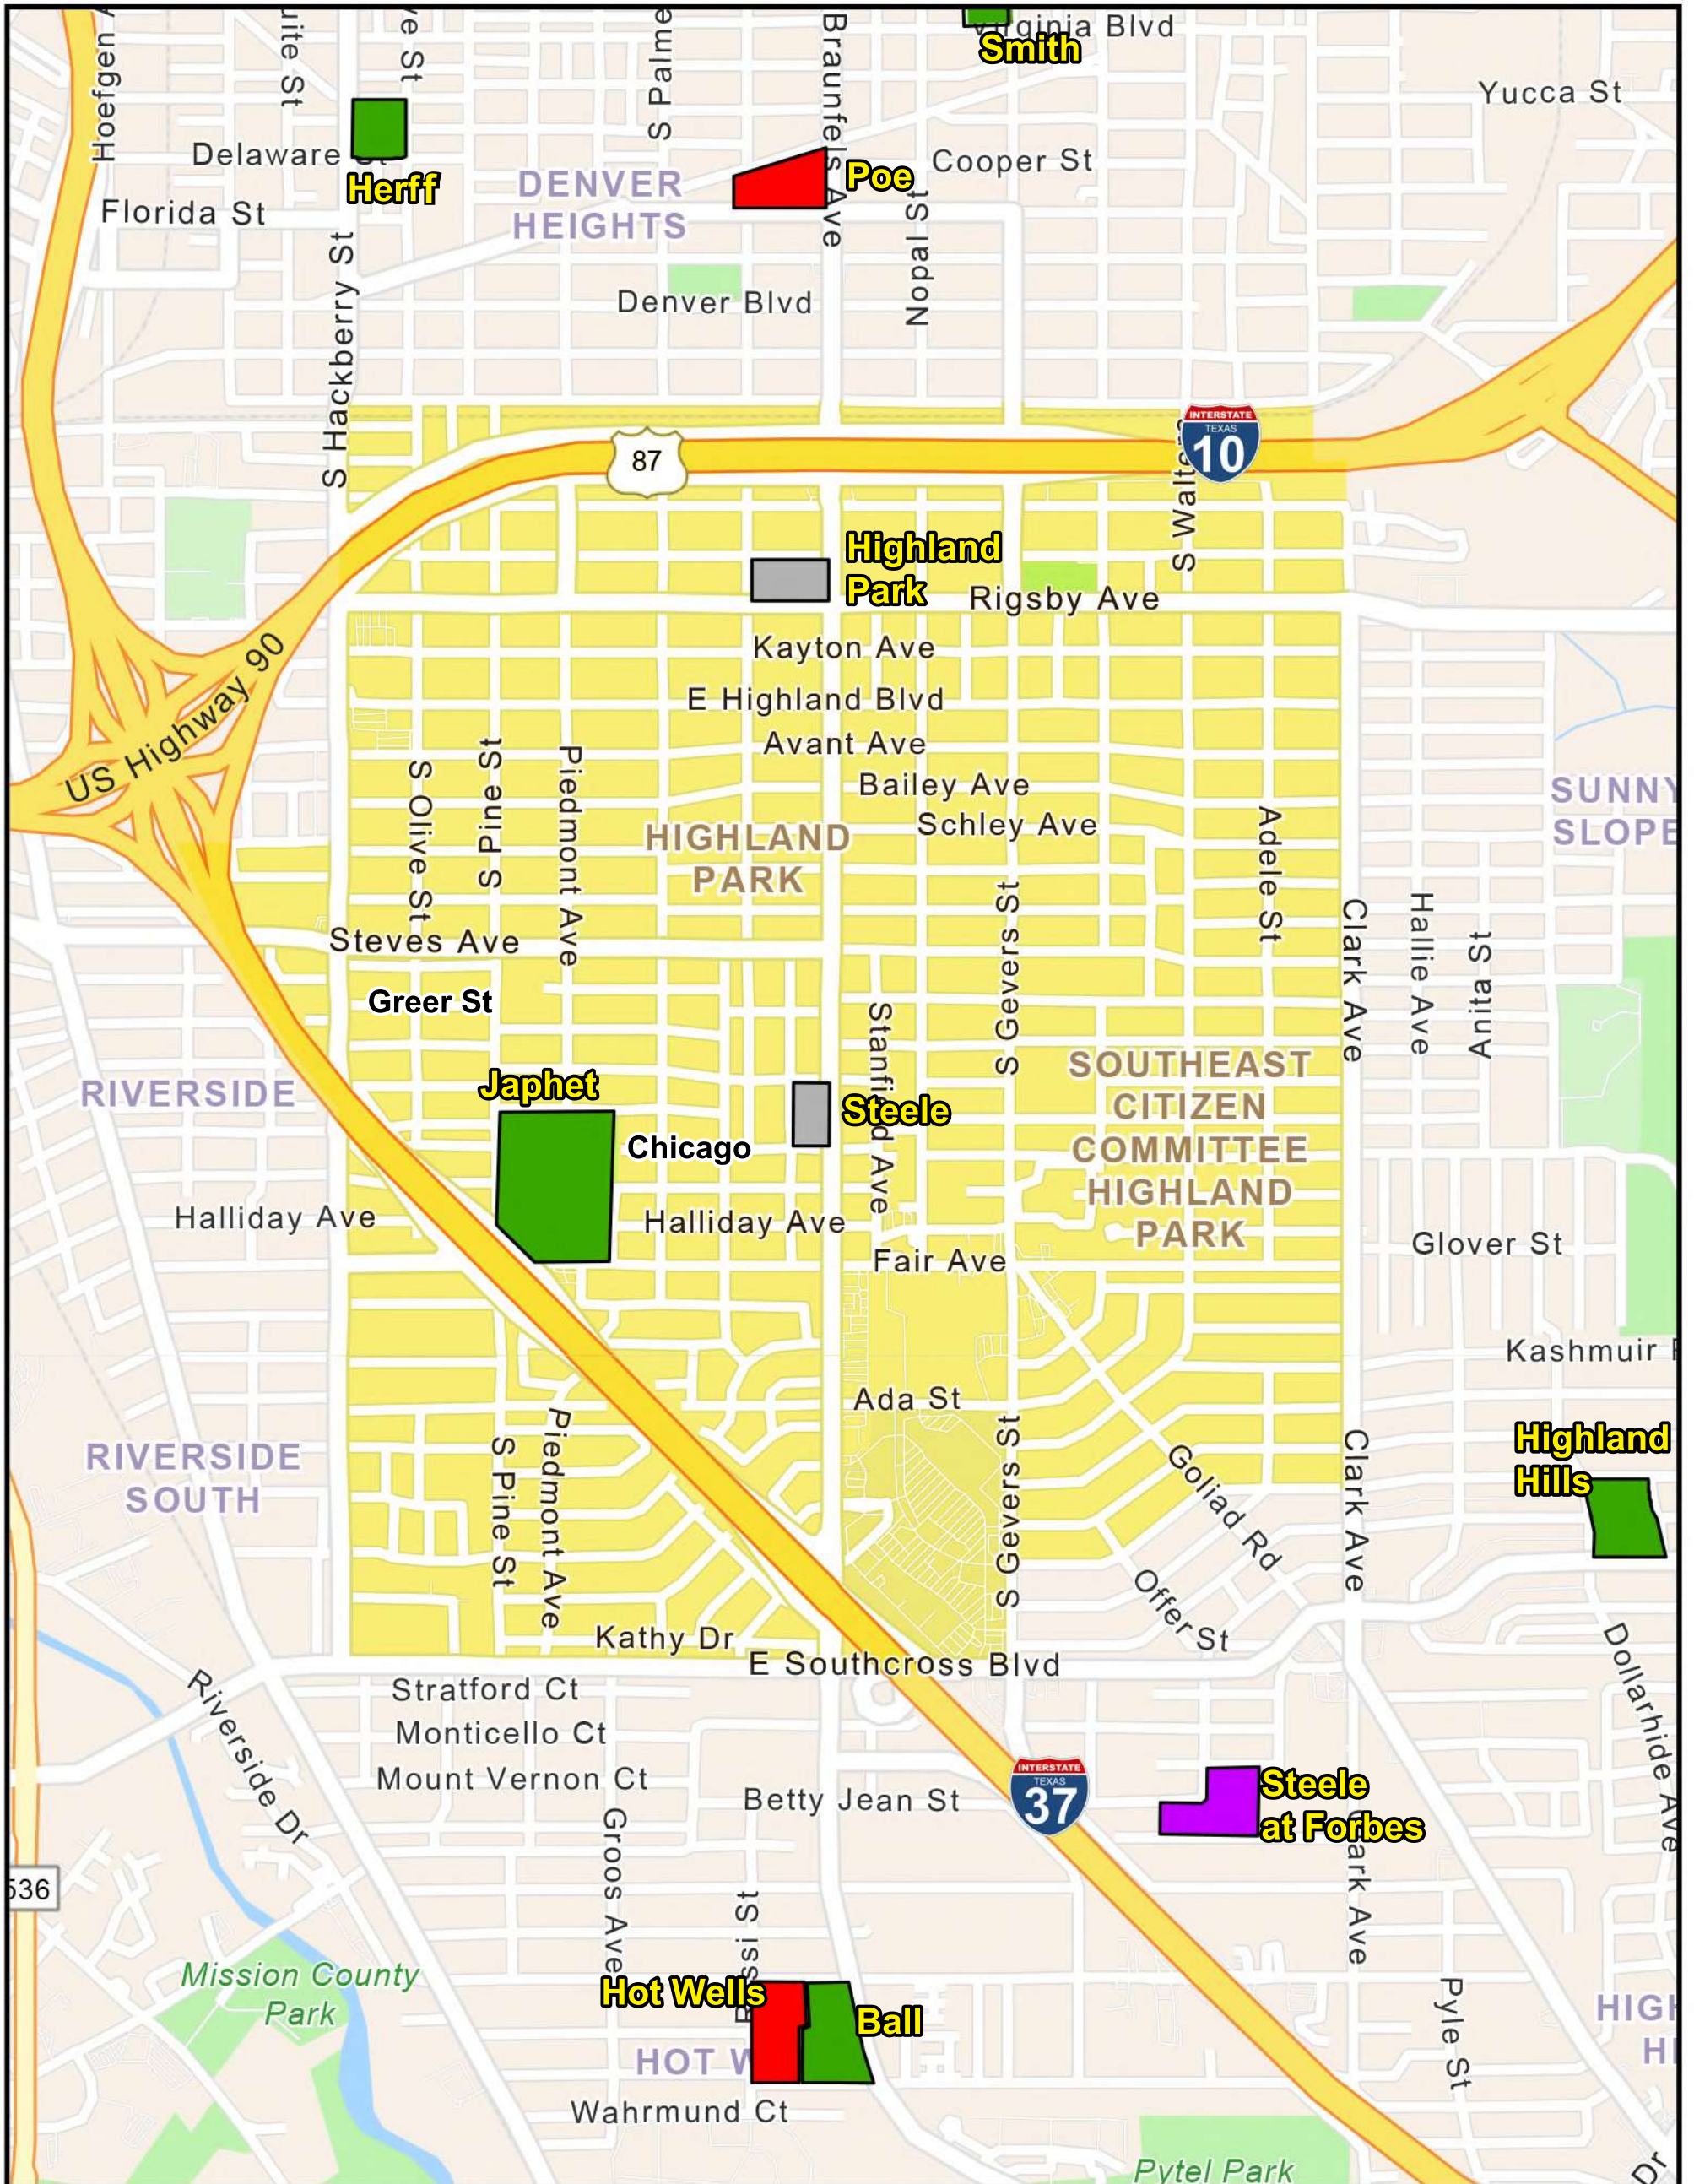

Attendance Boundary for 2024-2025

**Eloise Japhet
Elementary
Grades Served: PK-5**

**314 ASTOR STREET
SAN ANTONIO, TX 78210**

LEGEND

SAISD Facilities		
Facility_Type		
■	Early Childhood EC	■ Middle School
■	Administrative	■ Primary PK/K-5/6
■	Closed - Pending Reuse	■ PK/K-8 School
■	High School	■ Special Program

Last Updated: 2024-2025