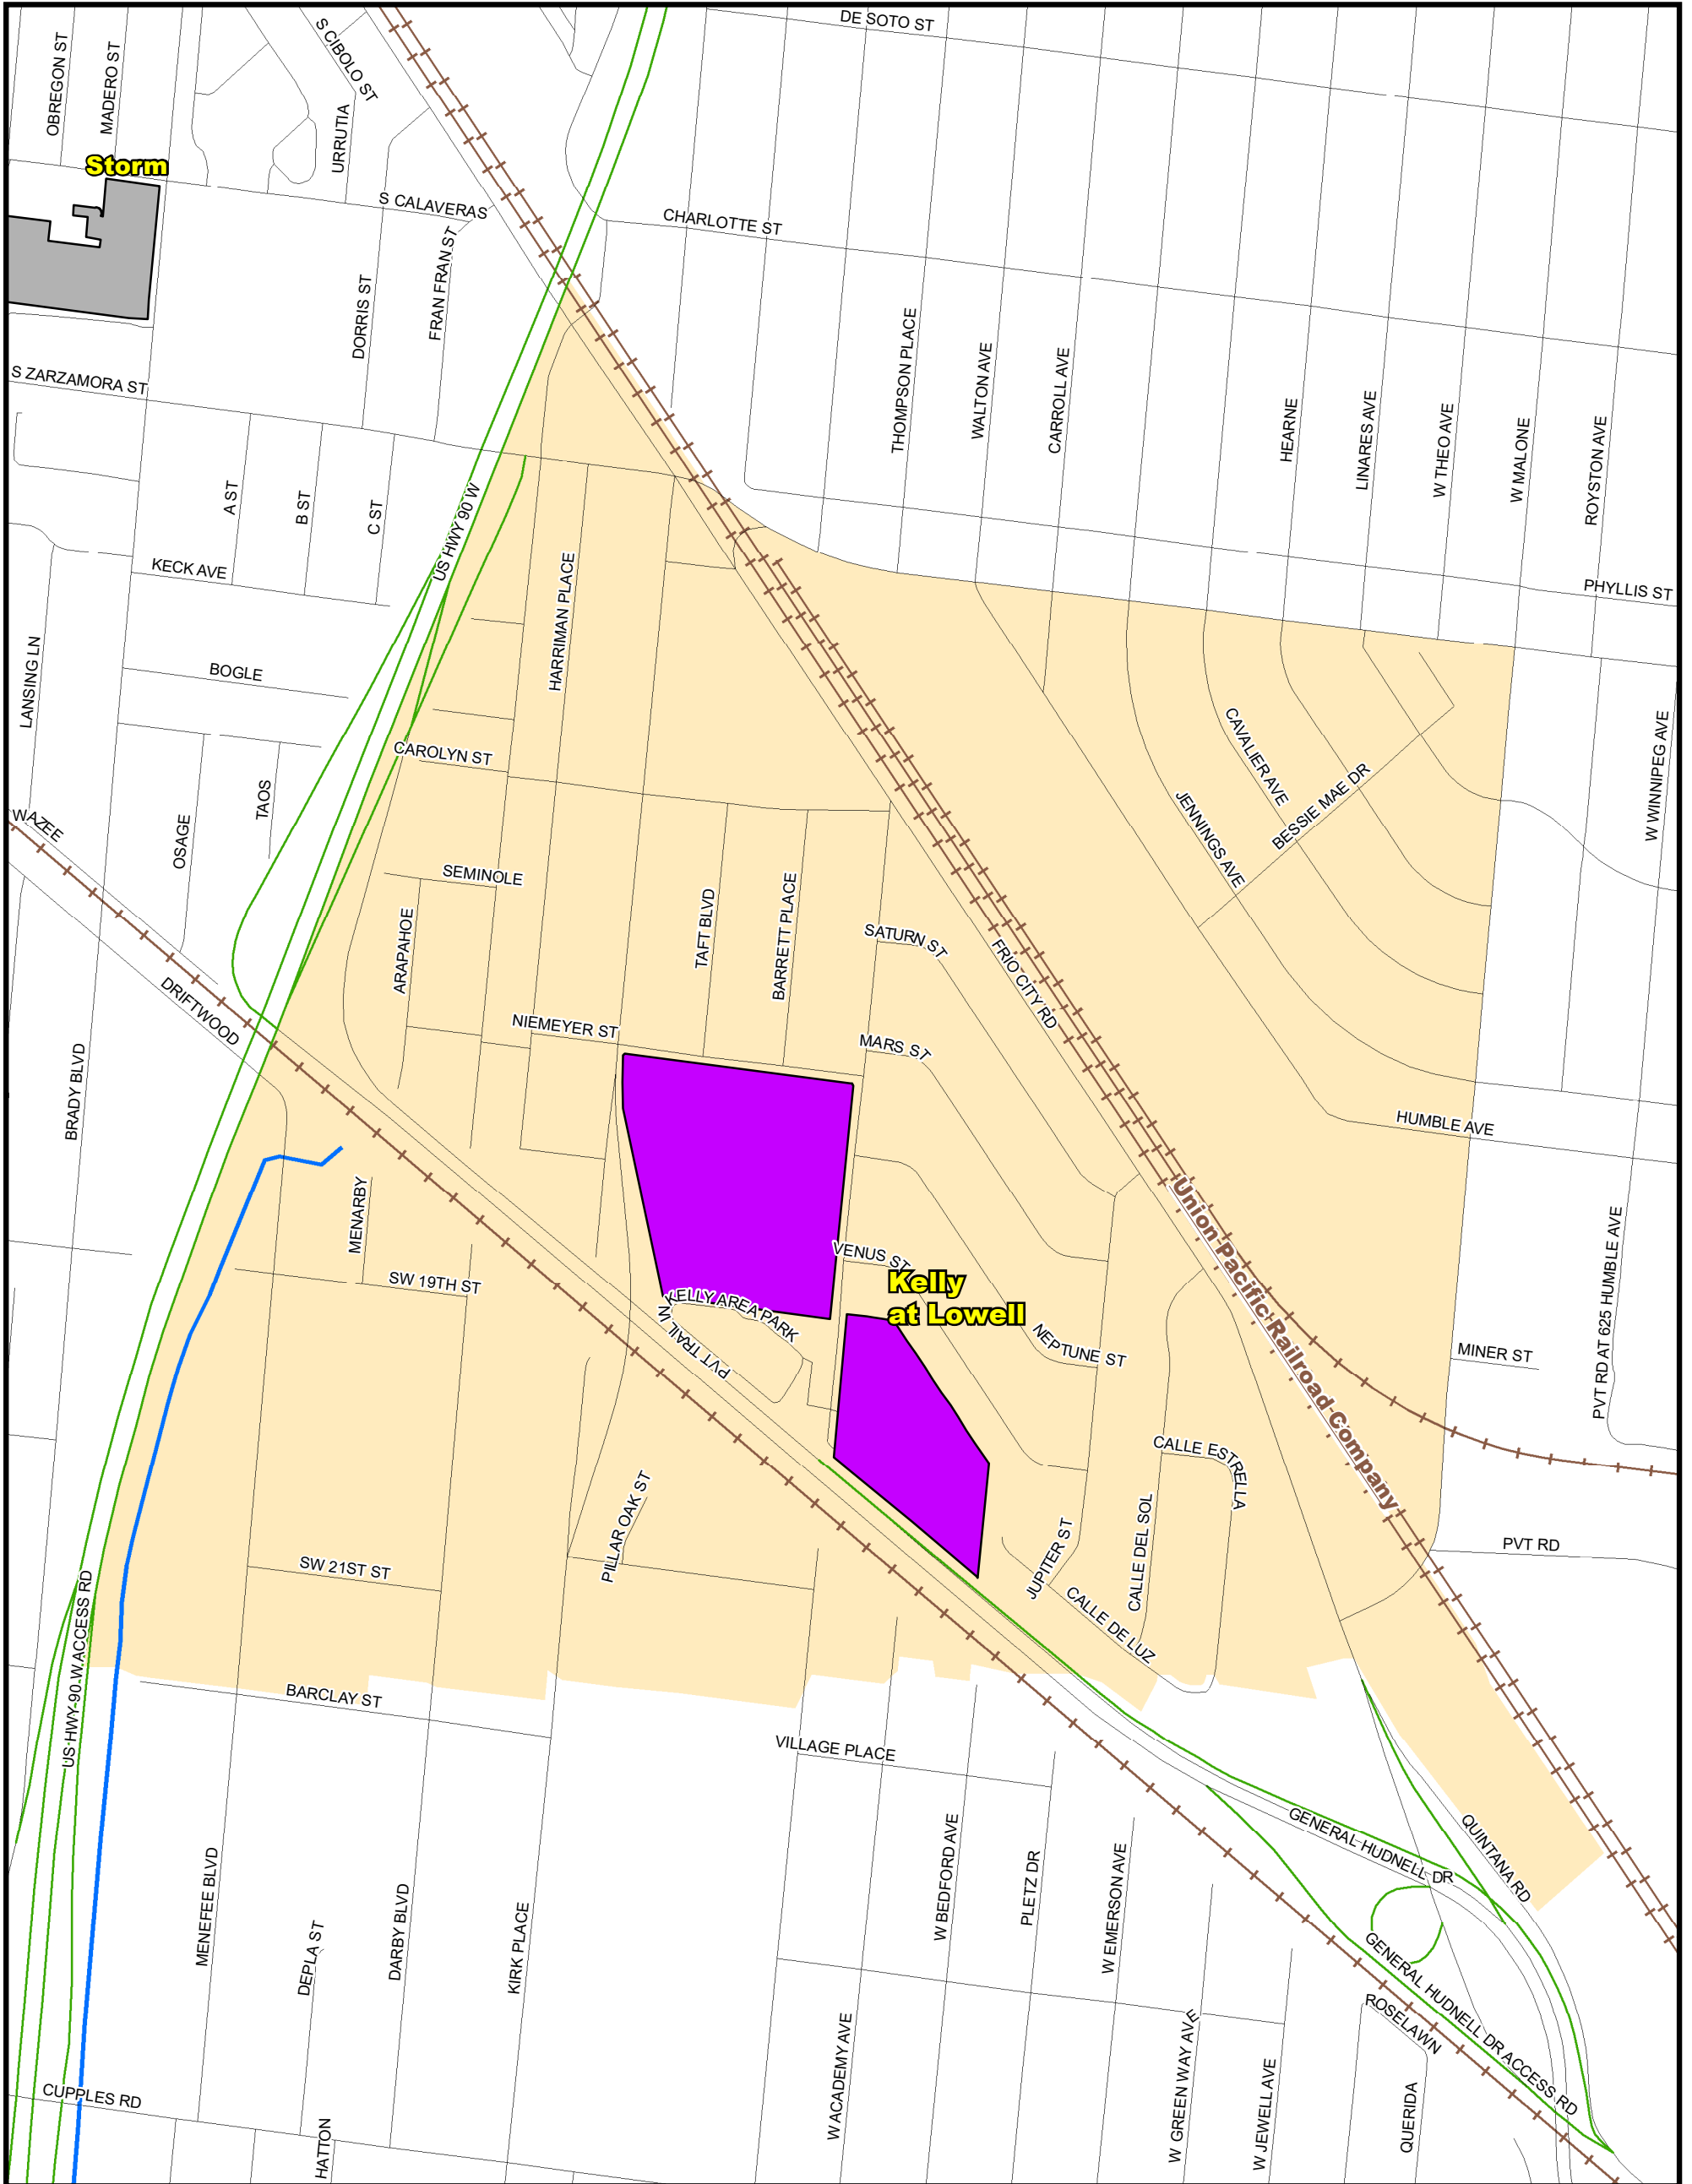

Attendance Boundary for 2024-2025

**KELLY AT LOWELL
Academy
Grades Served: HS, K-8**

**1026 THOMPSON PLACE
SAN ANTONIO, TX 78226**

LEGEND

1 inch equals 0.12 miles

Last Updated 2019-2020

SAISD Facilities		Route Features		Natural Features	
Facility_Type					
 Early Childhood EC	 Middle School	 Streets	 Rivers & Creeks		
 Administrative	 Primary PK/K-5/6	 Railroad Tracks	 Water Bodies		
 Closed - Pending Reuse	 High School	 PK/K-8 School	 Special Program		