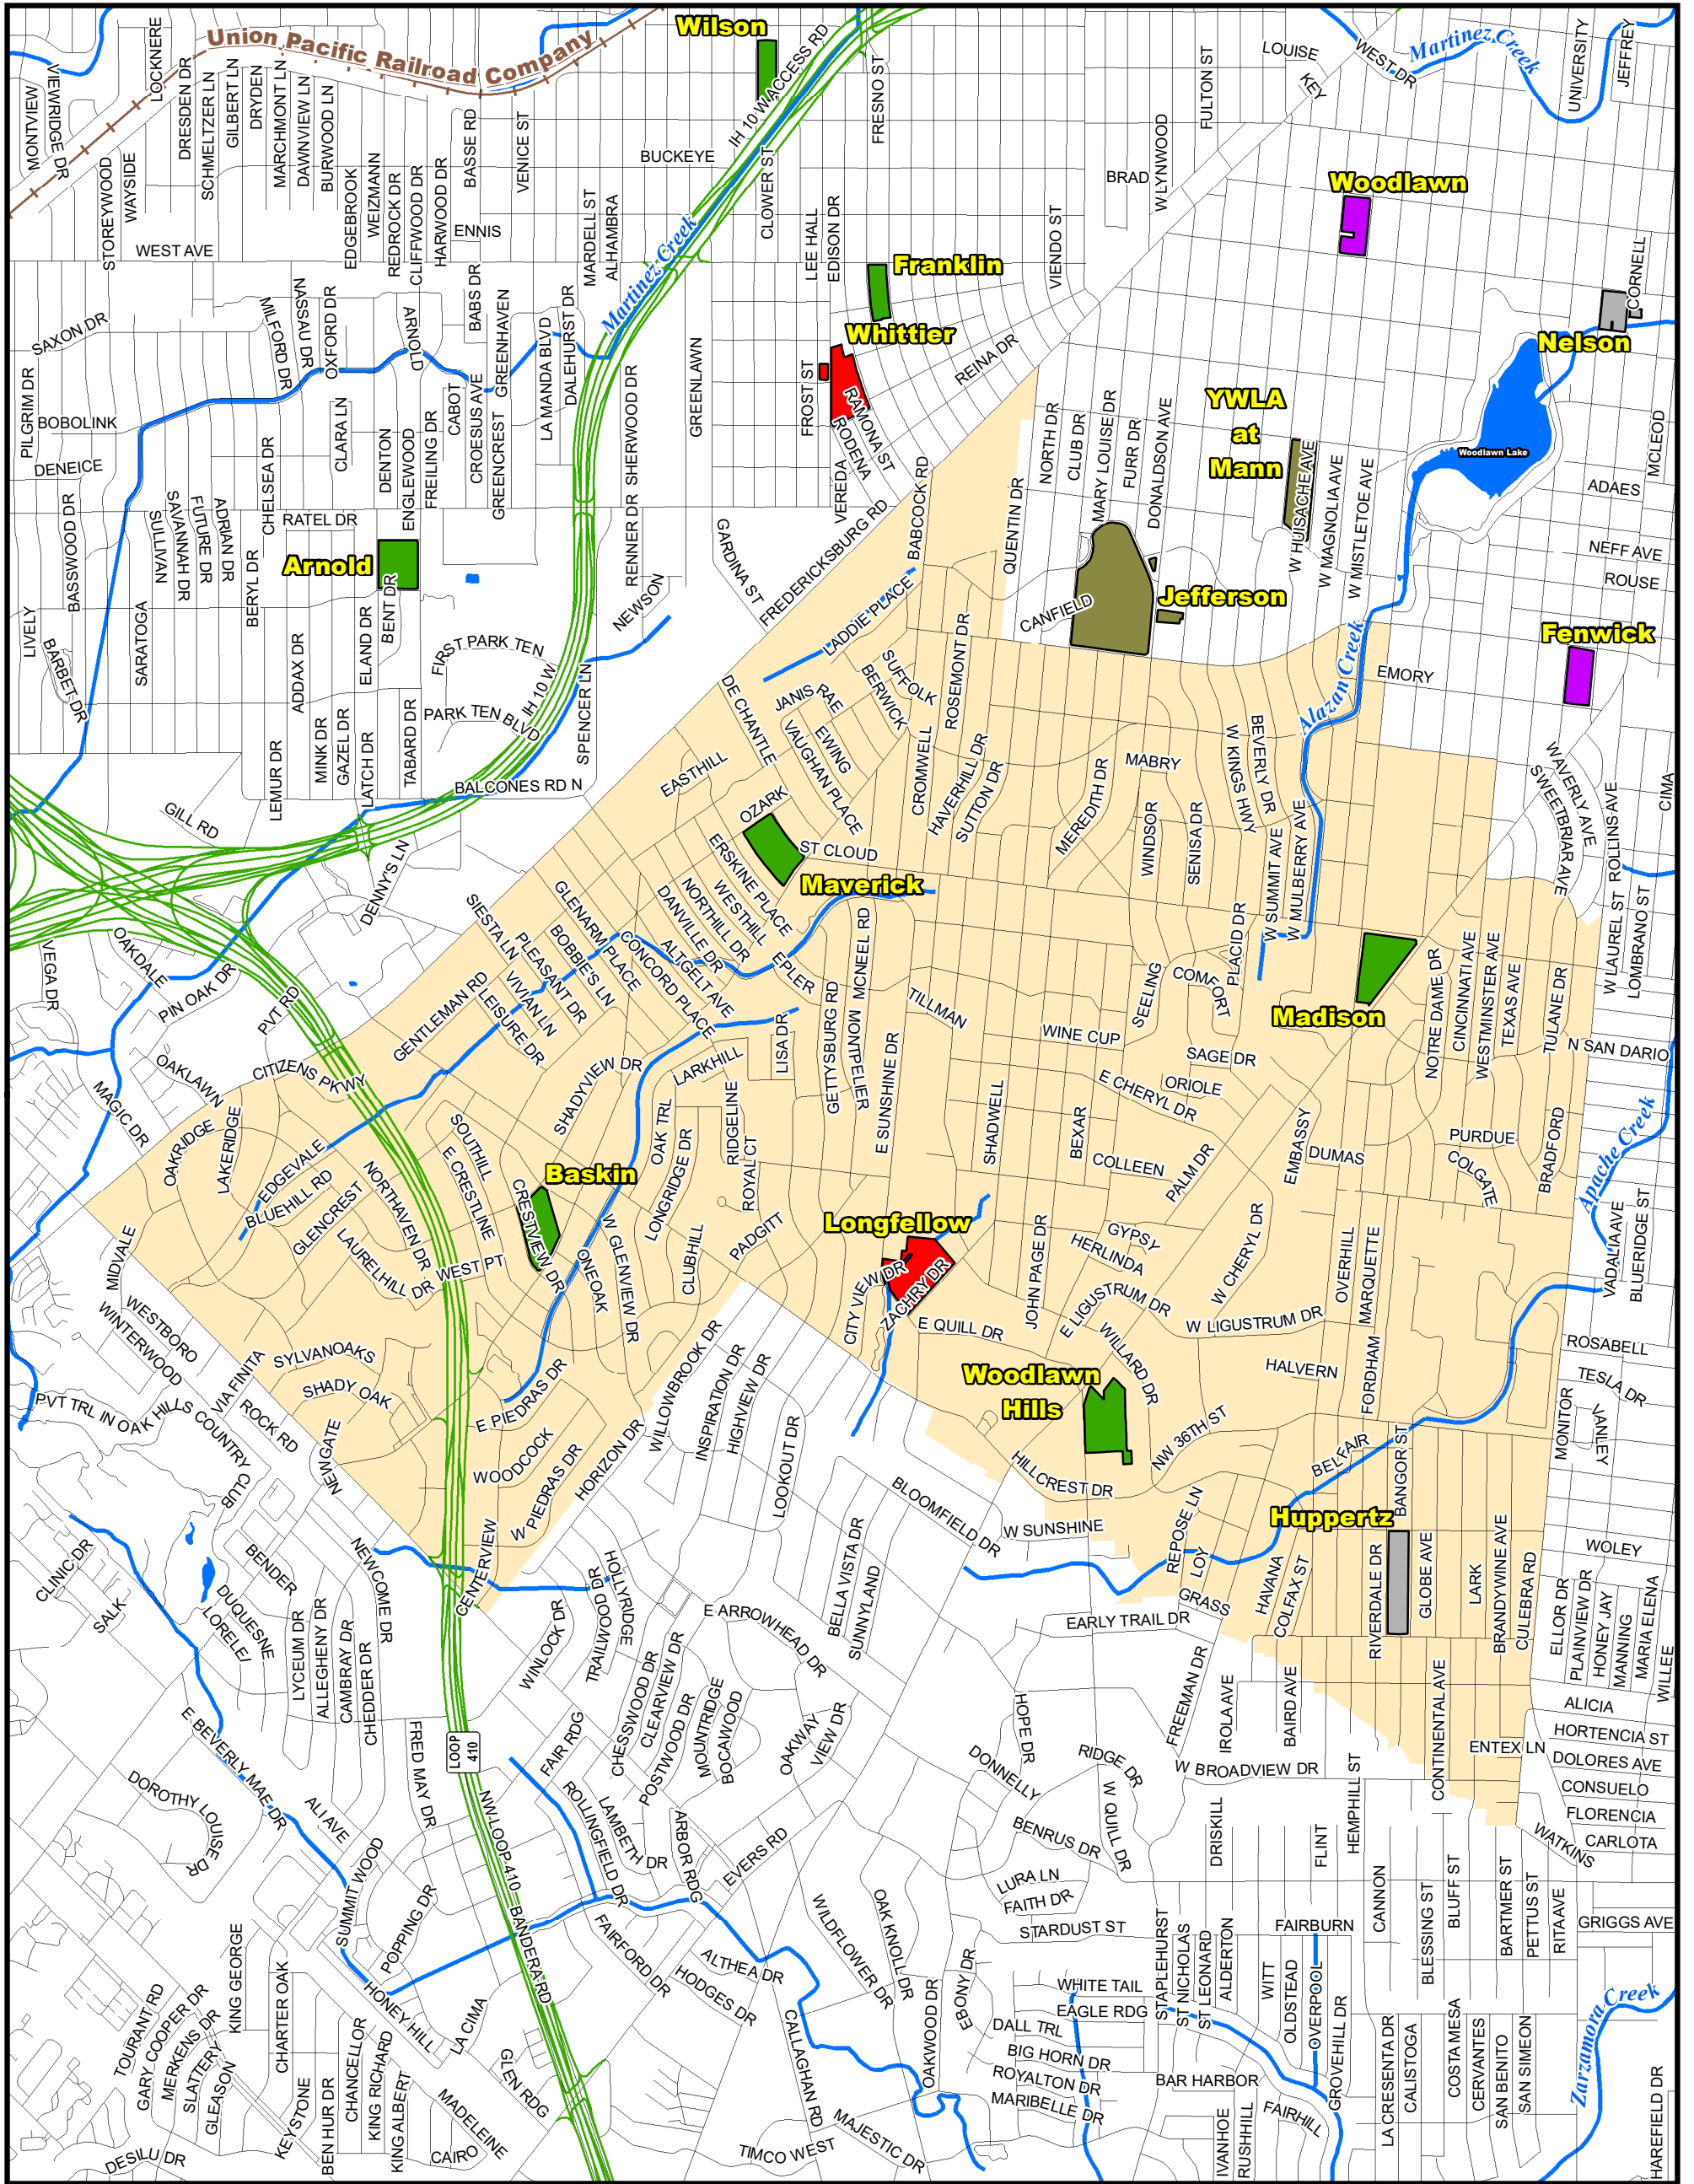

Attendance Boundary for 2024-2025

**LONGFELLOW
Middle School
Grades Served: 6-8**

**1130 E SUNSHINE DR
SAN ANTONIO, TX 78228**

LEGEND

1 inch equals 0.41 miles

Last Updated 2019-2020

| SAISD Facilities | | Route Features | | Natural Features | |
|--|--|---|-----------------|------------------|--------------|
| Facility_Type | | | | | |
| Administrative | Primary PK/K-5/6 | Middle School | Streets | Rivers & Creeks | Water Bodies |
| Closed - Pending Reuse | High School | PK/K-8 School | Railroad Tracks | | |
| | | Special Program | | | |