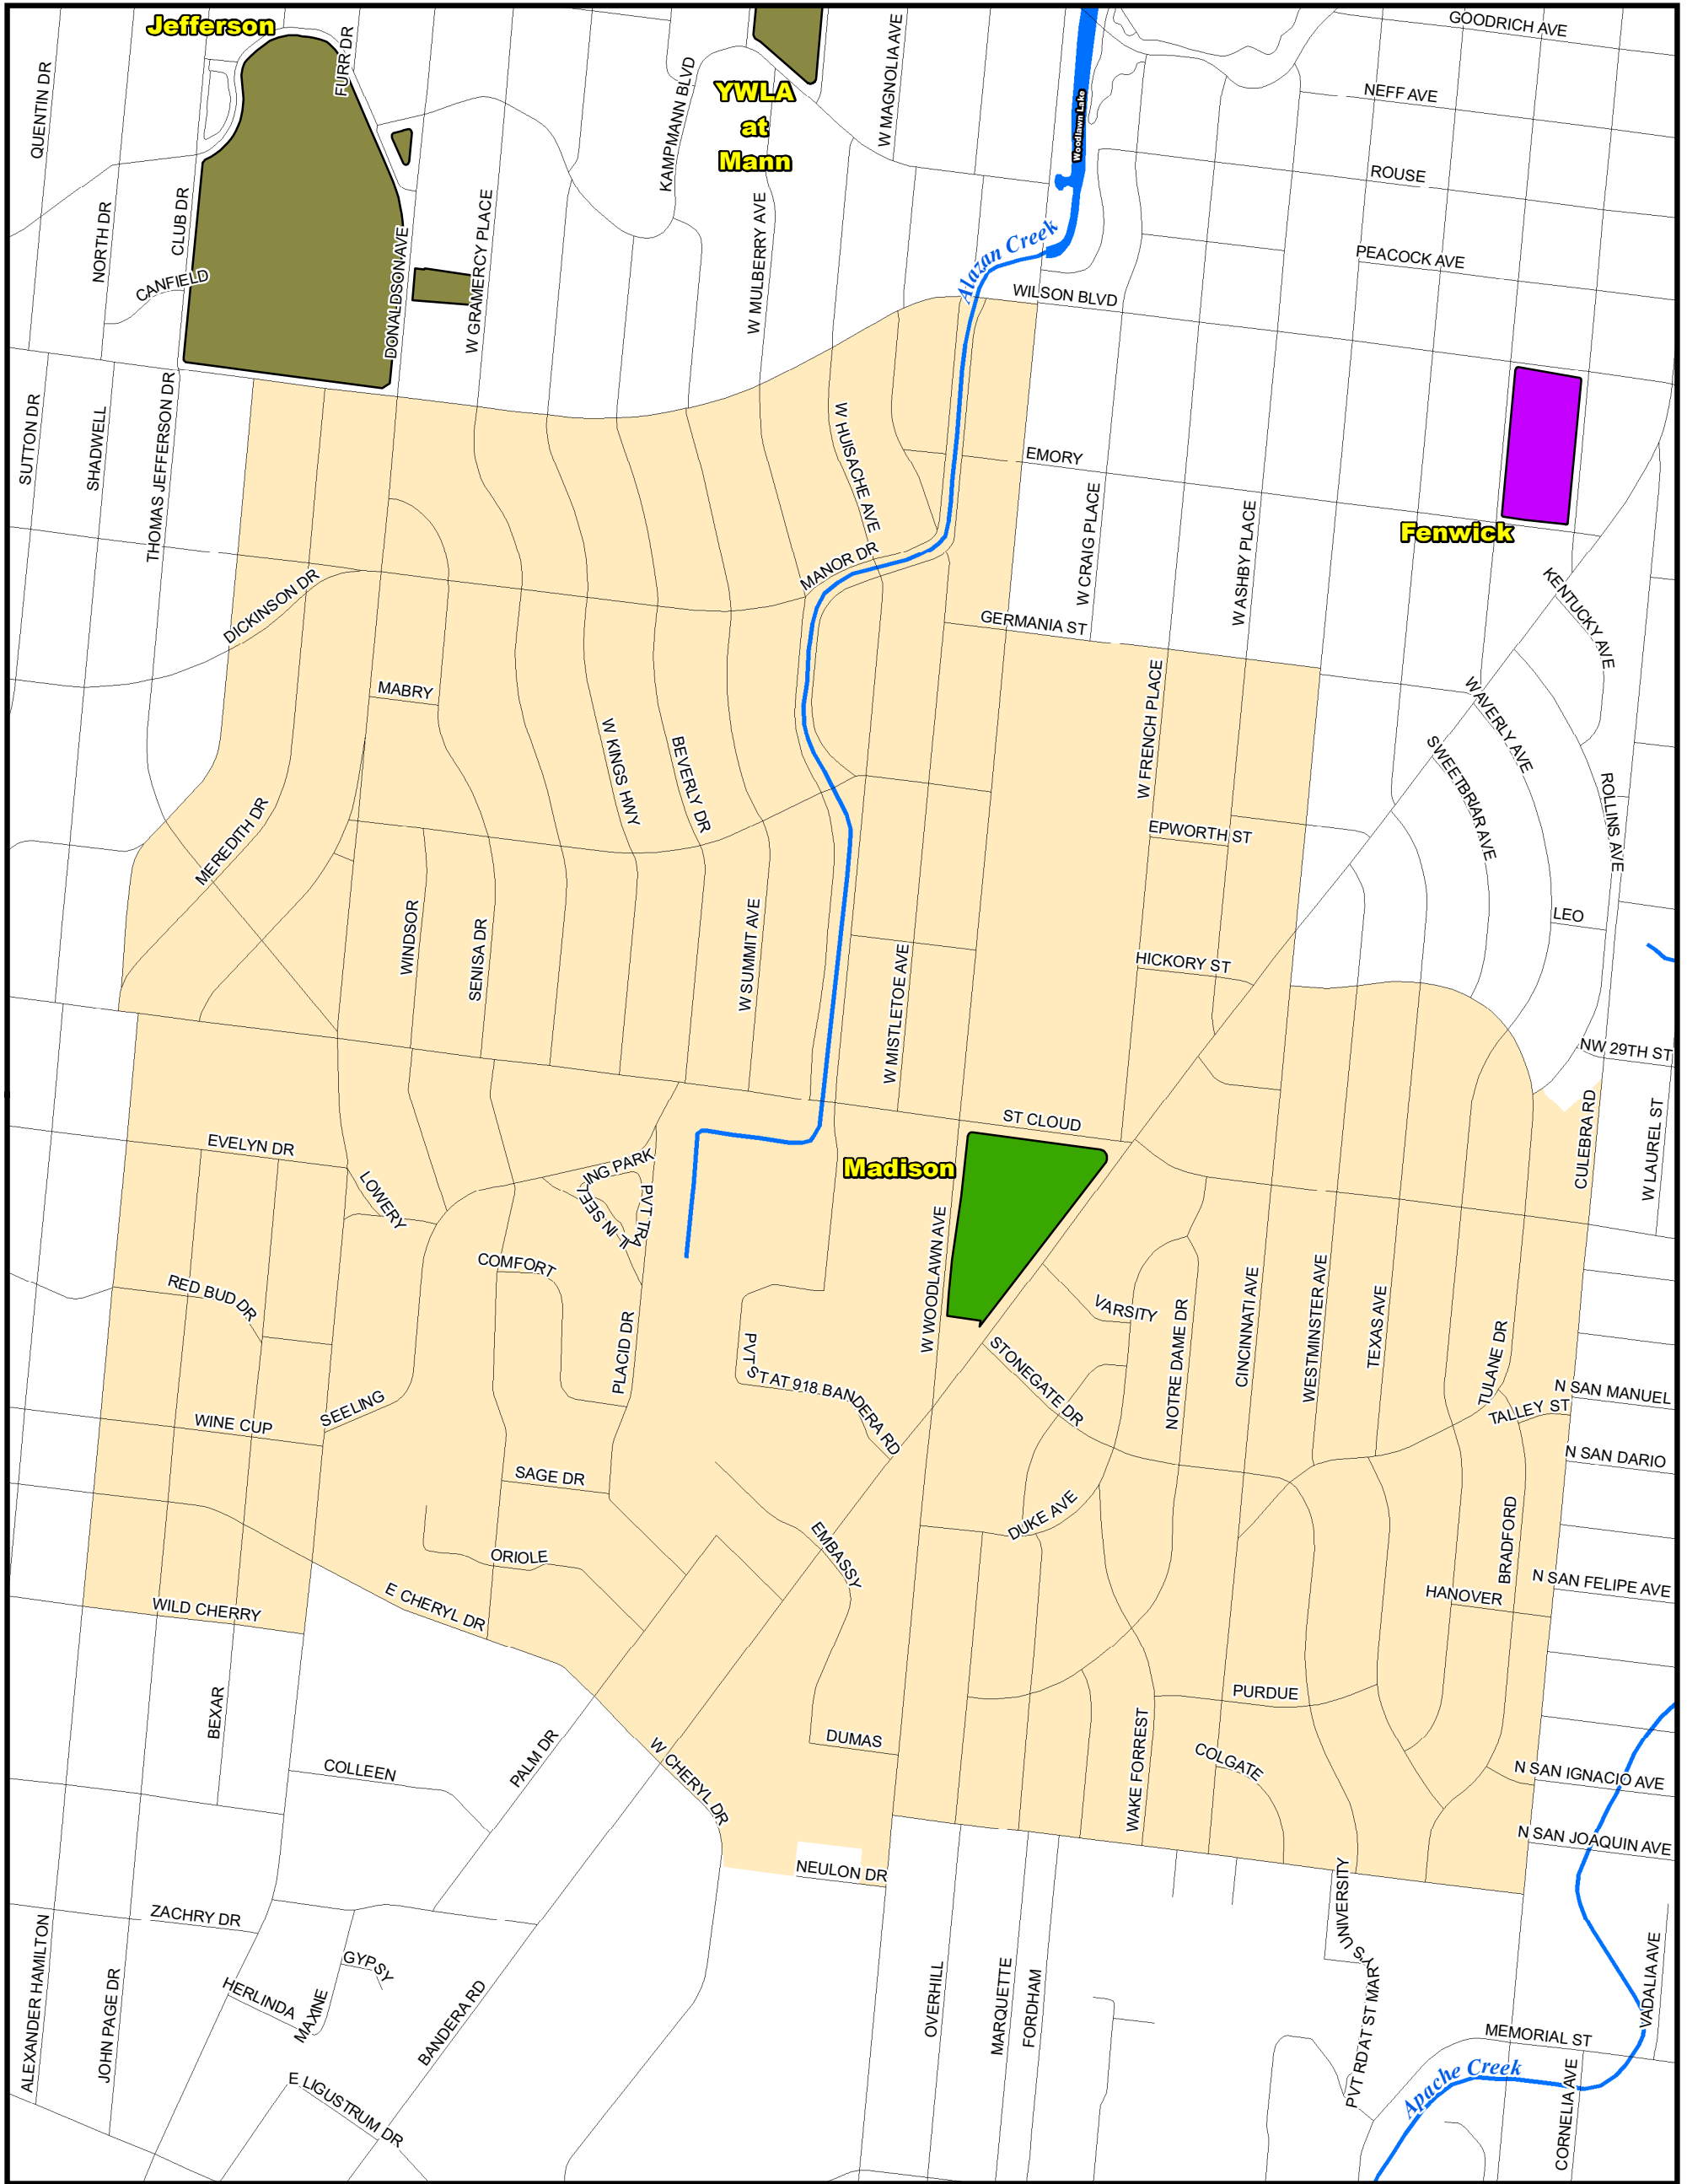

# Attendance Boundary for 2024-2025

**MADISON**  
**Primary School**  
**Grades Served: HS,K-5**

**2900 W. WOODLAWN AVE.**  
**SAN ANTONIO, TX 78228**

**LEGEND**

1 inch equals 0.15 miles

Last Updated 2019-2020

SAISD Facilities		Route Features		Natural Features	
Early Childhood EC	Middle School	Streets	Rivers & Creeks		
Facility_Type: Administrative	Primary PK/K-5/6	Railroad Tracks	Water Bodies		
Closed - Pending Reuse	PK/K-8 School				
High School	Special Program				