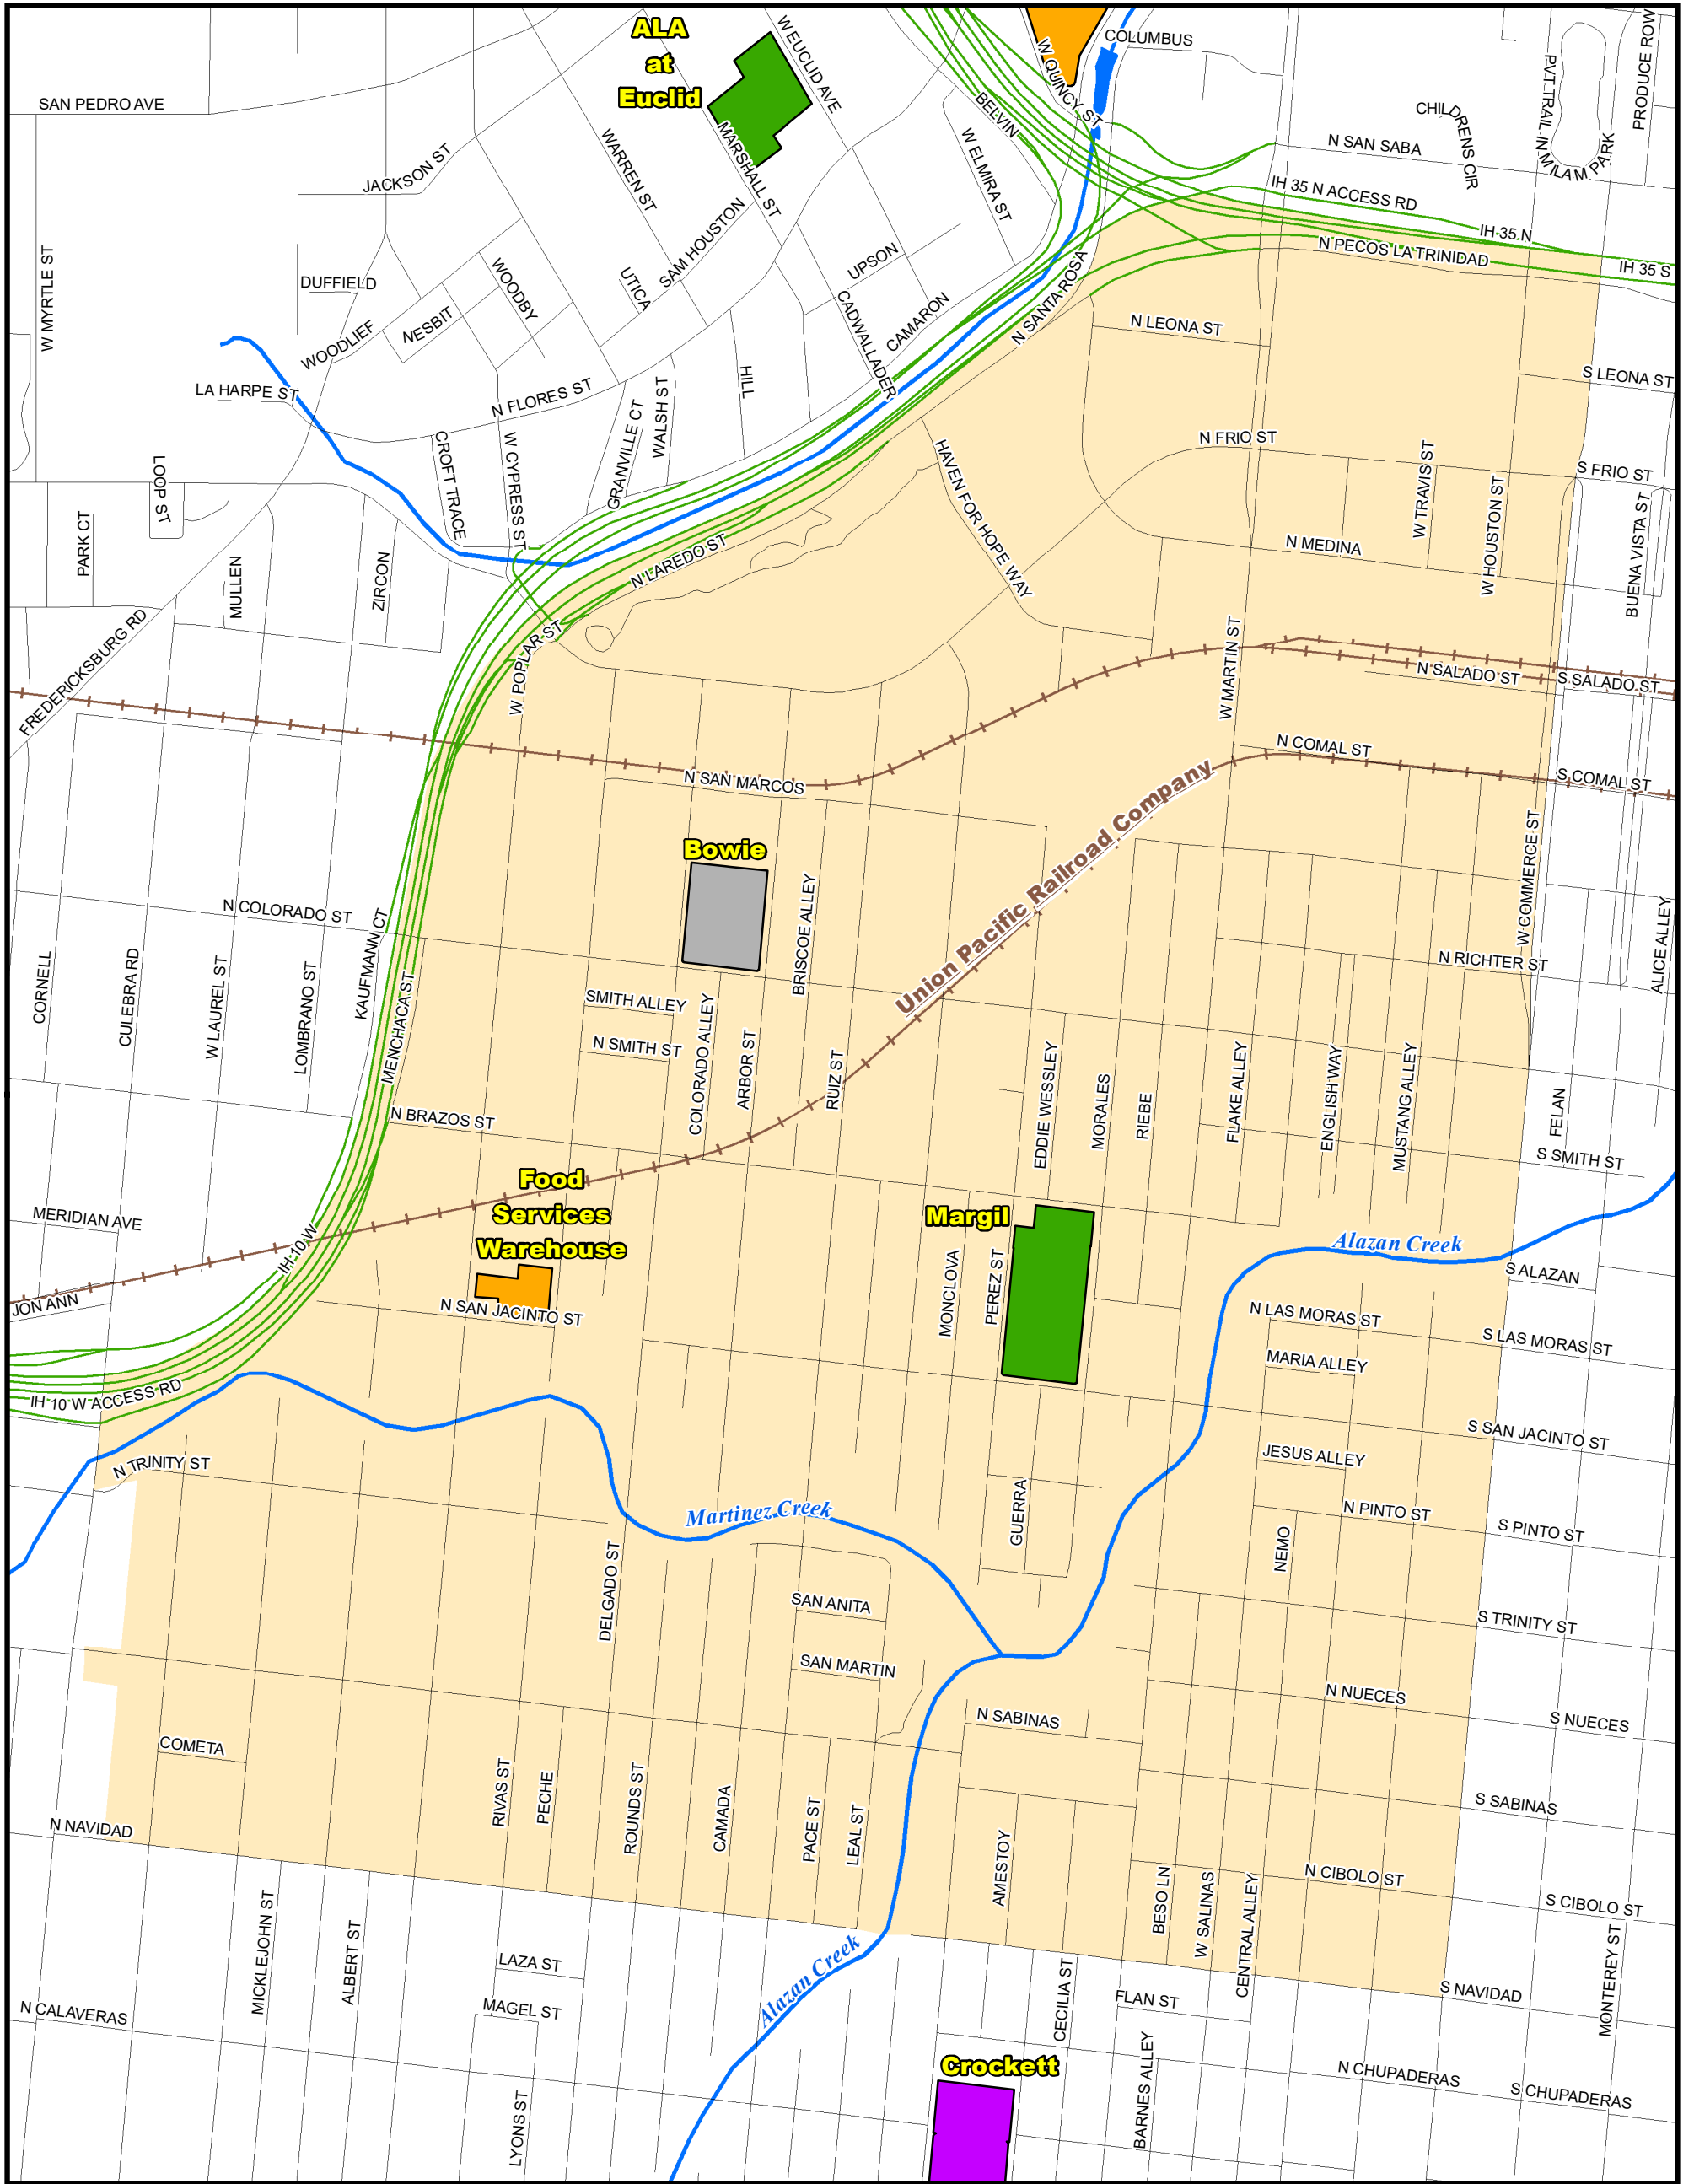

Attendance Boundary for 2024-2025

MARGIL
Primary School
Grades Served: HS, K-5

1000 PEREZ ST.
SAN ANTONIO, TX 78207

LEGEND

1 inch equals 0.14 miles

Last Updated 2019-2020

SAISD Facilities		Route Features		Natural Features	
Facility_Type					
 Administrative	 Primary PK/K-5/6	 Middle School	Streets	Rivers & Creeks	Water Bodies
 Closed - Pending Reuse	 PK/K-8 School	 Special Program	Railroad Tracks		
 High School					