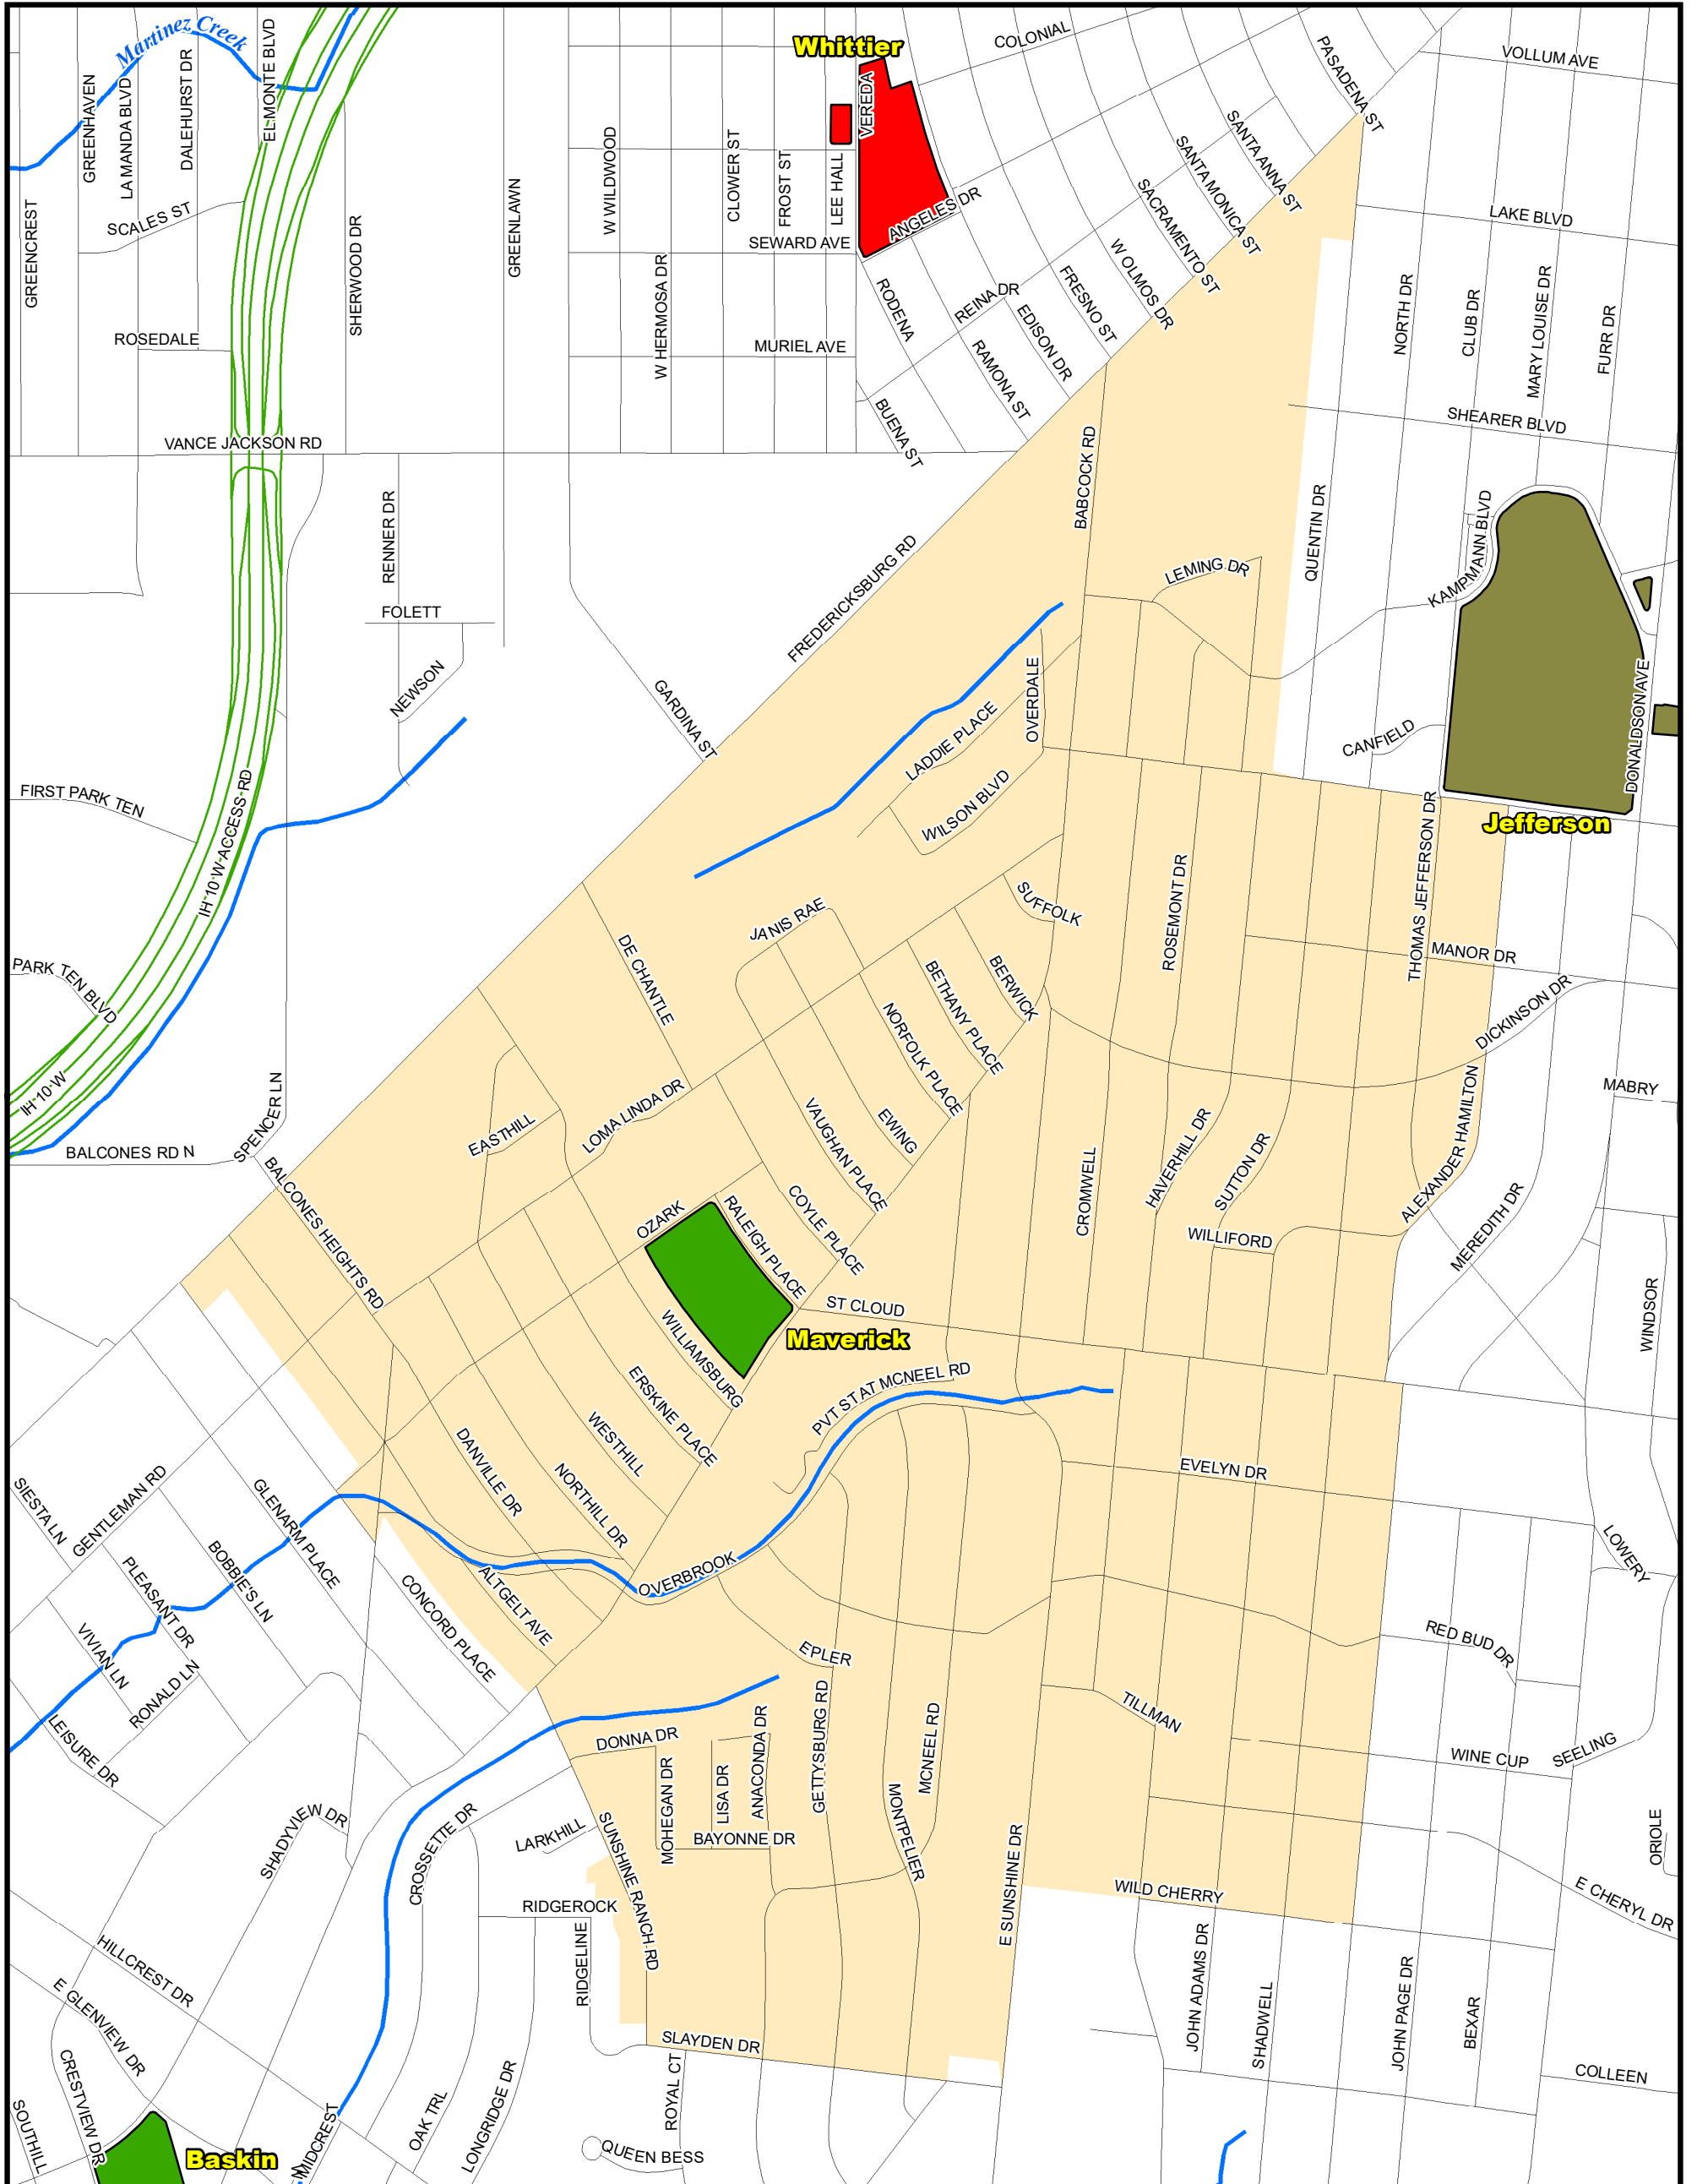

Attendance Boundary for 2024-2025

MAVERICK
Primary School
Grades Served: HS, K-5

107 RALEIGH PLACE
SAN ANTONIO, TX 78201

LEGEND

1 inch equals 0.17 miles

Last Updated 2019-2020

| SAISD Facilities | | Route Features | | Natural Features | |
|---|--|--|-----------------|------------------|--------------|
| Facility_Type | | | | | |
| Administrative | Primary PK/K-5/6 | PK/K-8 School | Streets | Rivers & Creeks | Water Bodies |
| Closed - Pending Reuse | High School | Special Program | Railroad Tracks | | |