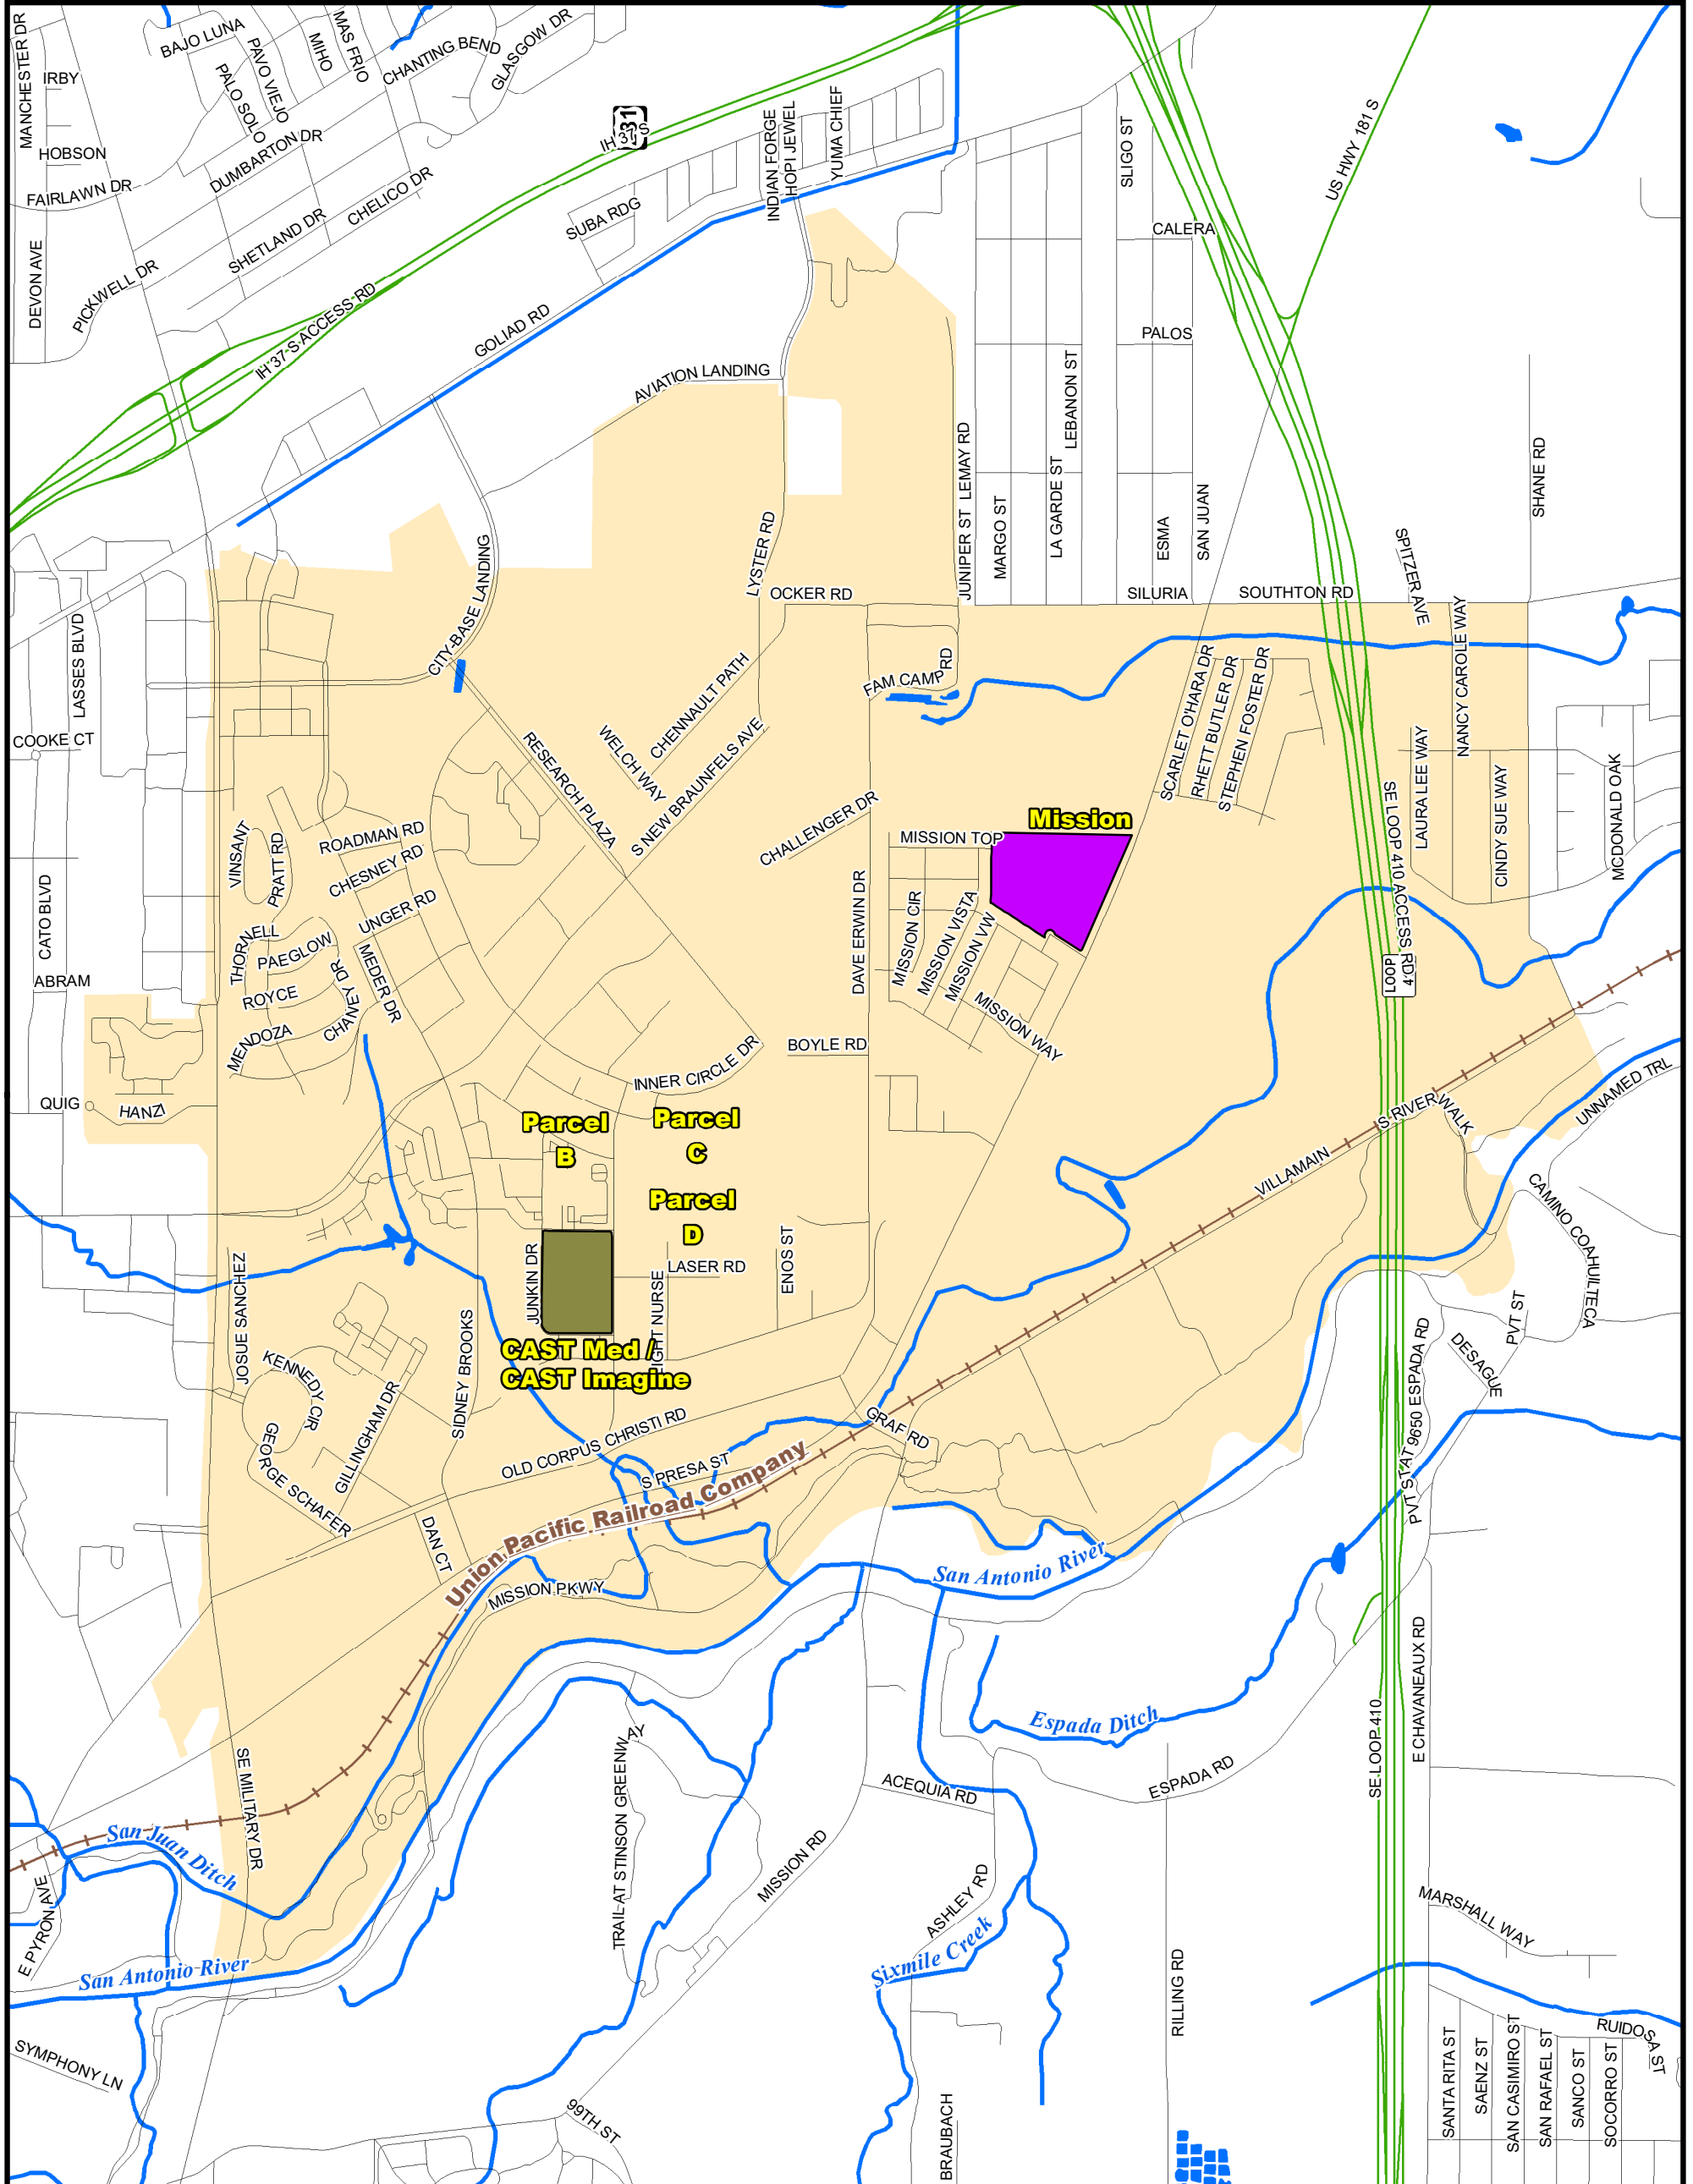

Attendance Boundary for 2024-2025

MISSION Academy
Grades Served: PK-8

9210 S. PRESA
SAN ANTONIO, TX 78223

LEGEND

1 inch equals 0.29 miles

Last Updated 2019-2020

SAISD Facilities		Route Features		Natural Features	
 Administrative	 Primary PK/K-5/6	Streets	Rivers & Creeks	 Early Childhood EC	 Middle School
 Closed - Pending Reuse	 High School	Railroad Tracks	Water Bodies	 PK/K-8 School	 Special Program