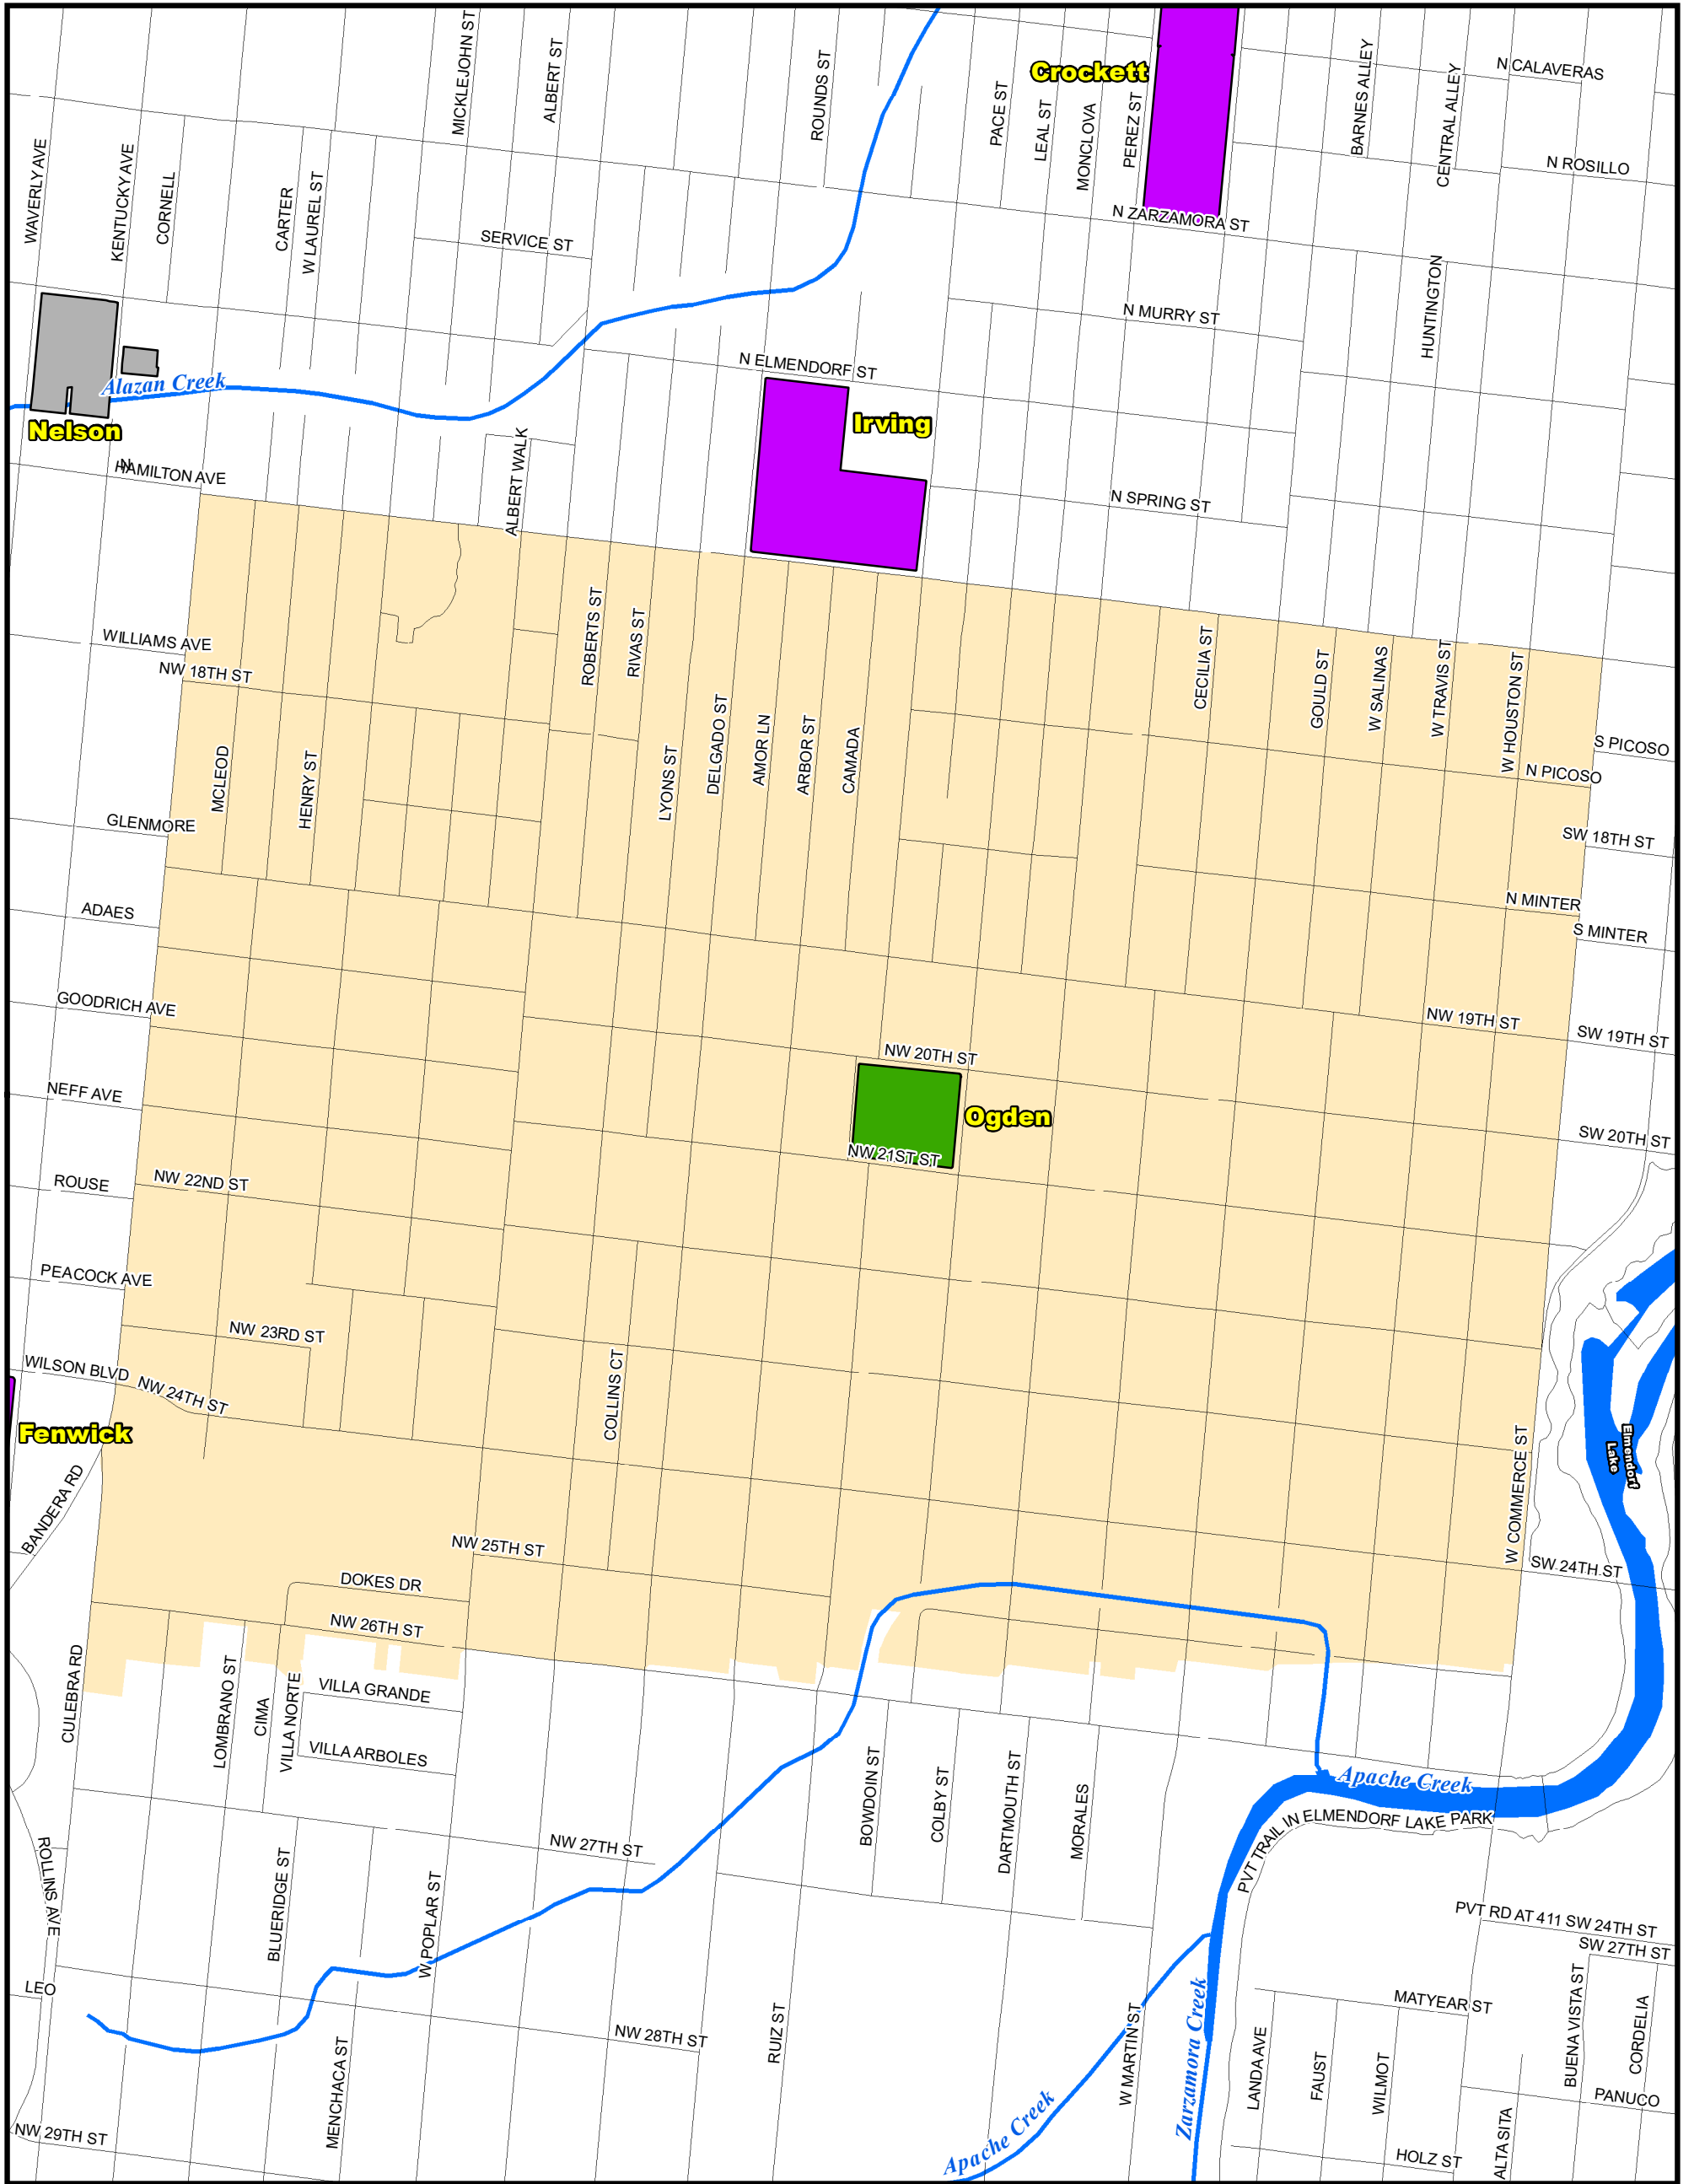

# Attendance Boundary for 2024-2025

**OGDEN**  
**Primary School**  
**Grades Served: PK-5**

**2215 LEAL ST.**  
**SAN ANTONIO, TX 78207**

**LEGEND**

1 inch equals 0.14 miles

Last Updated 2019-2020

SAISD Facilities		Route Features		Natural Features	
Facility_Type	Primary PK/K-5/6	Middle School	Streets	Rivers & Creeks	Water Bodies
Closed - Pending Reuse	PK/K-8 School	Railroad Tracks	Early Childhood EC		
Administrative	Special Program		High School		