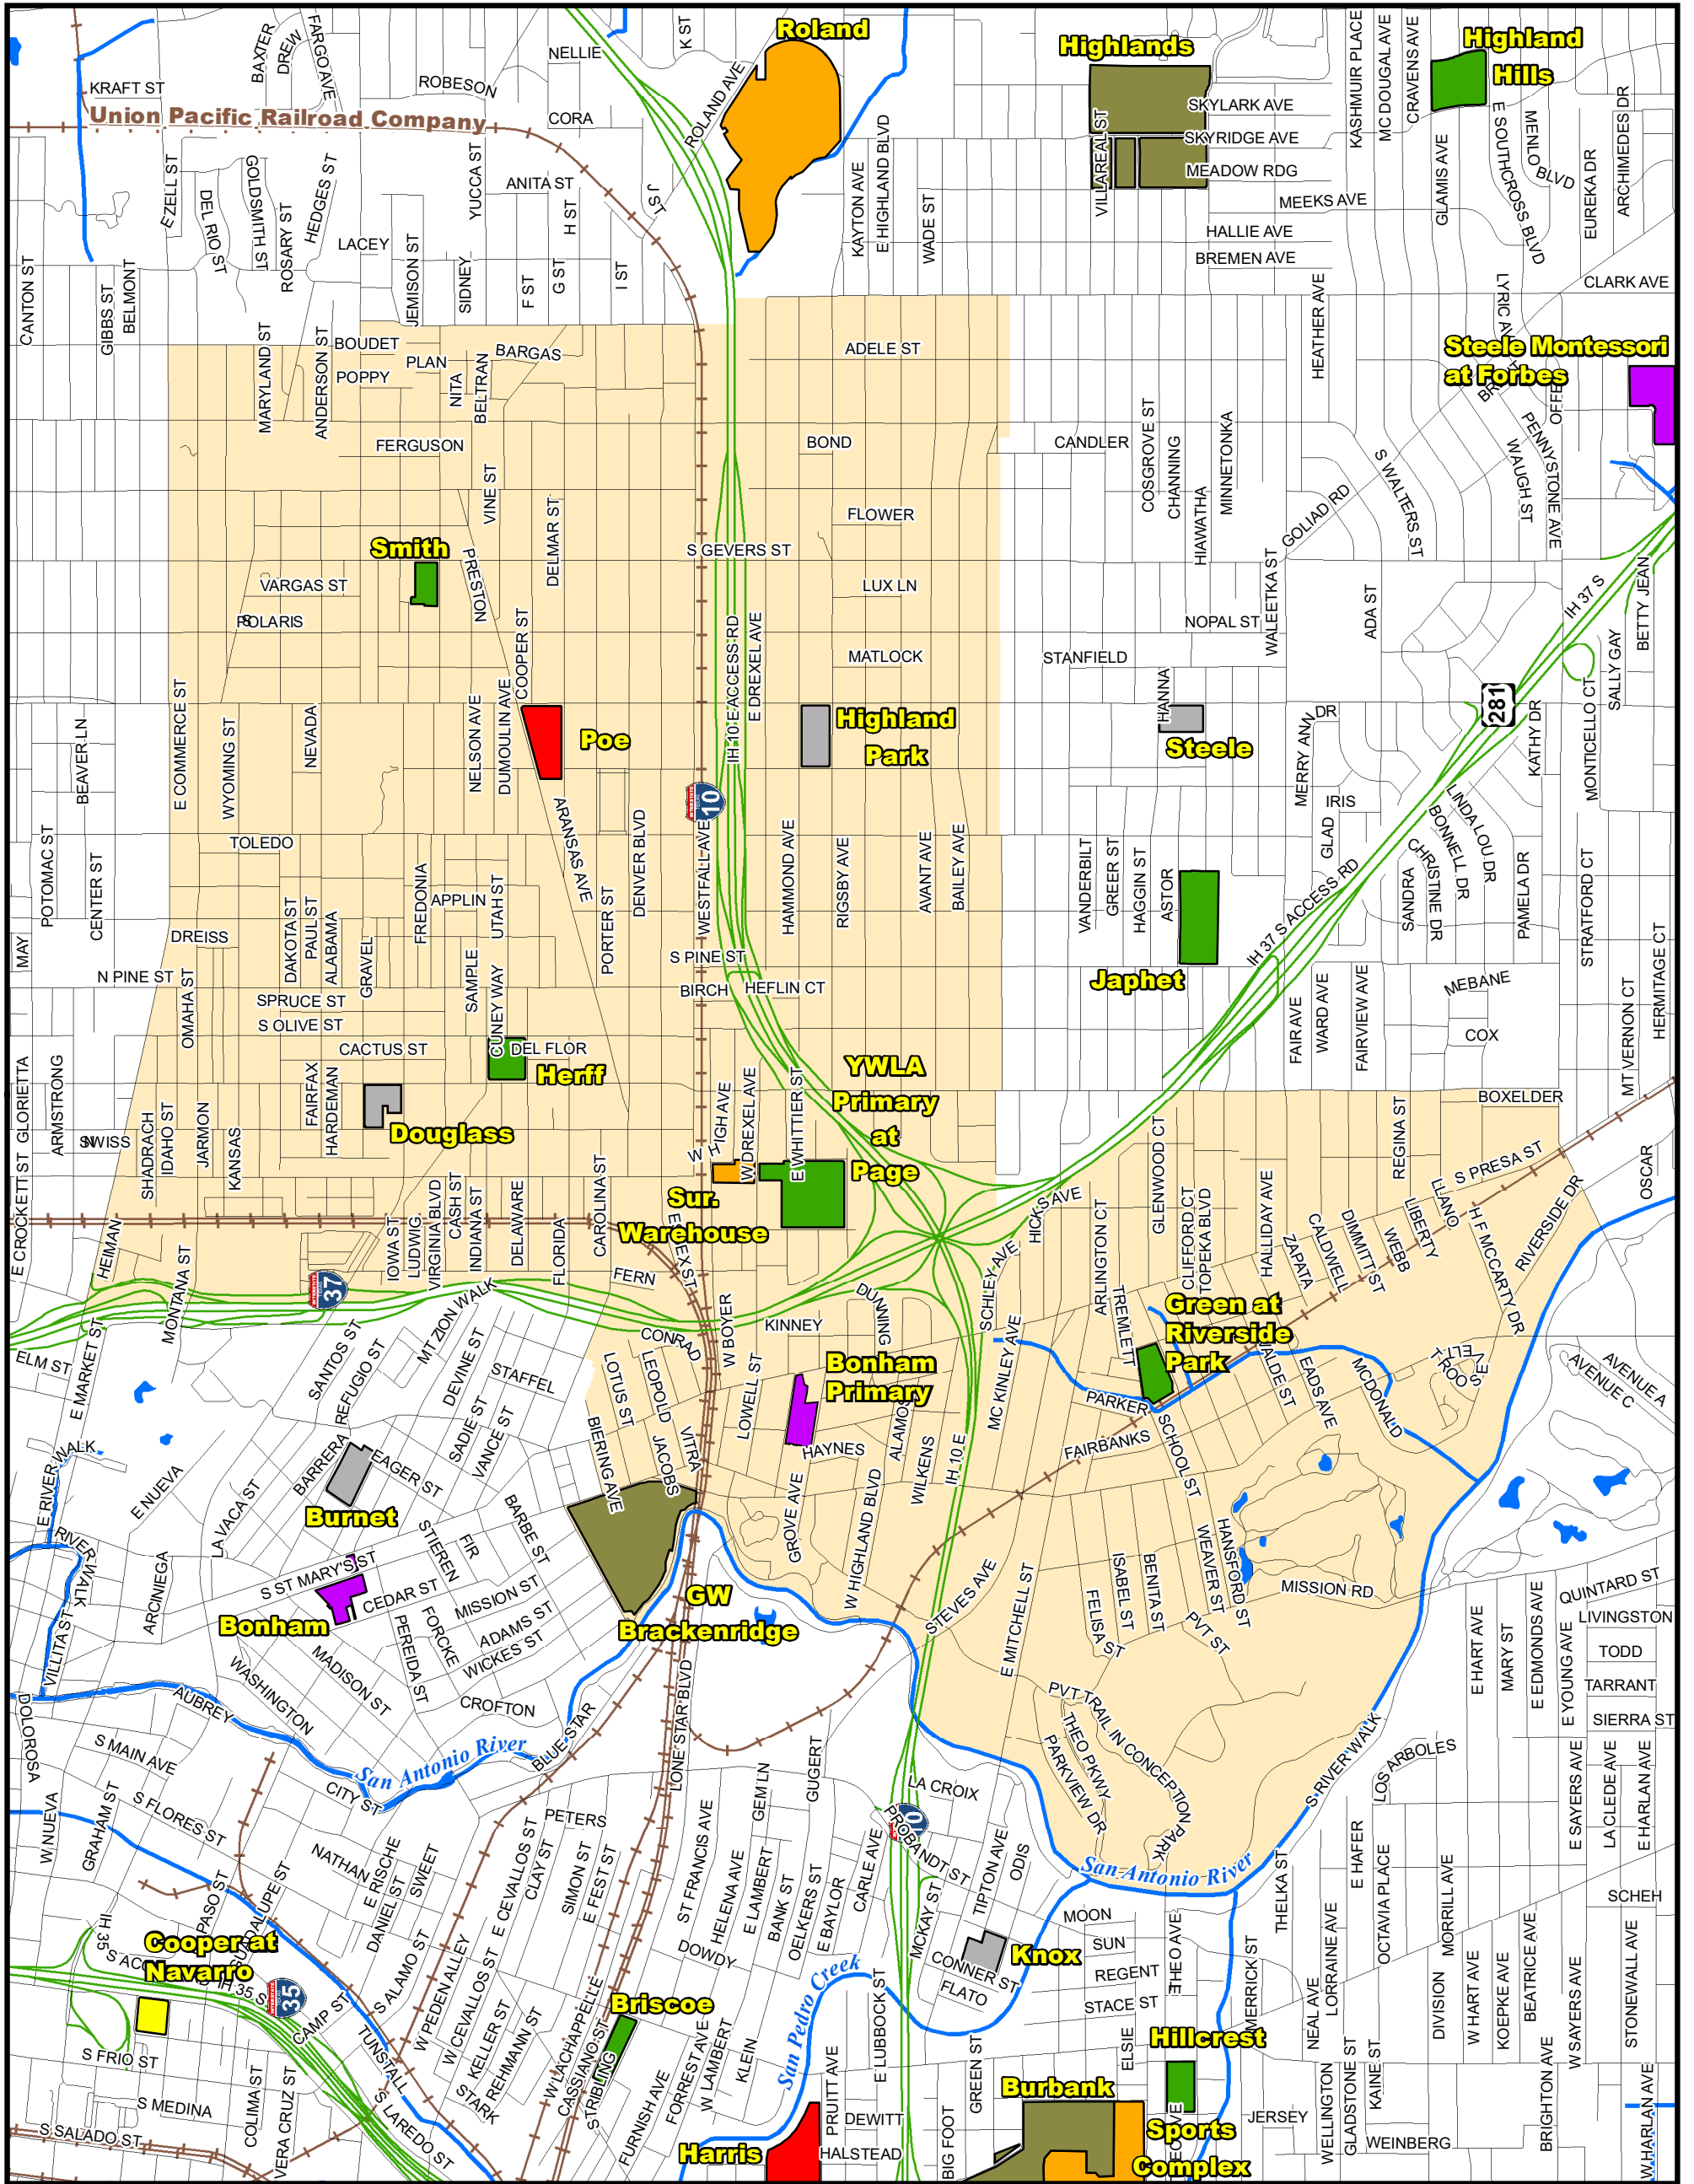

Attendance Boundary for 2024-2025

**814 ARANSAS AVE
SAN ANTONIO, TX 78210**

**POE
Middle School
Grades Served: 6-8**

LEGEND

1 inch equals 0.35 miles

Last Updated 2021-2022

SAISD Facilities		Route Features		Natural Features	
 Administrative	 Primary PK/K-5/6	 Middle School	Streets	Rivers & Creeks	Water Bodies
 Closed - Pending Reuse	 High School	 PK/K-8 School	Railroad Tracks		
 Special Program					