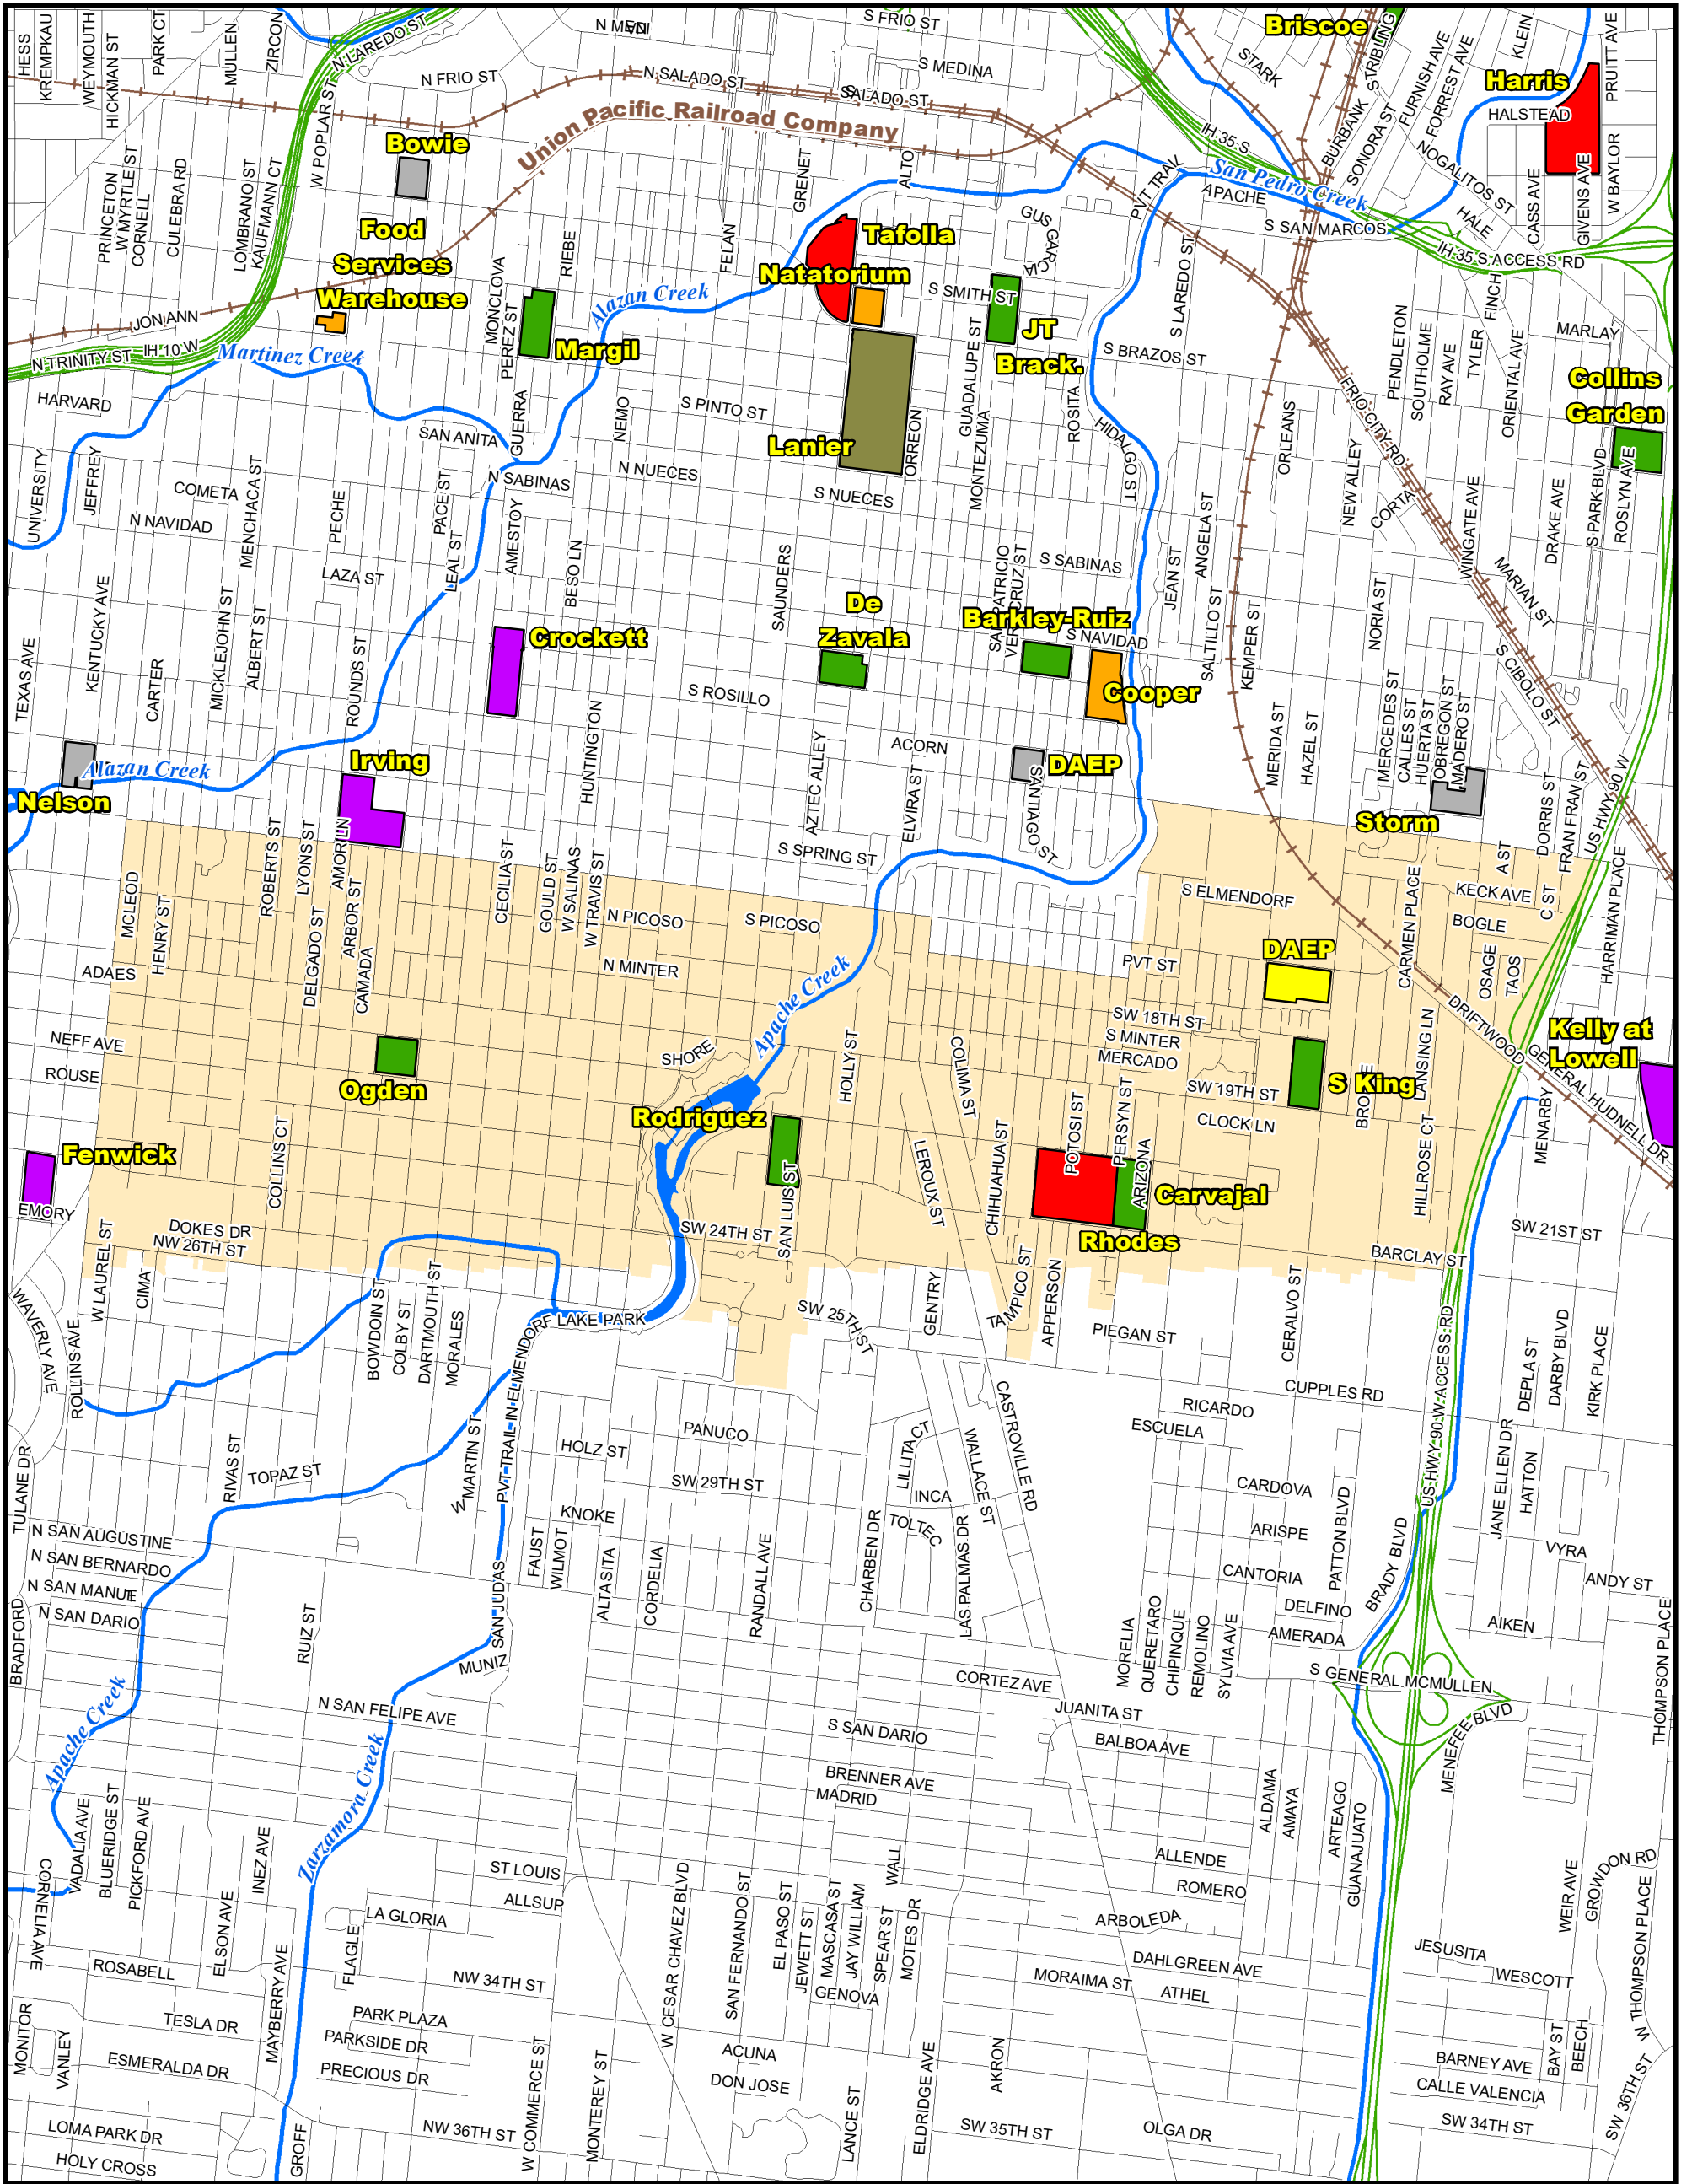

Attendance Boundary for 2024-2025

RHODES
Middle School
Grades Served: 6-8

3000 TAMPICO ST
SAN ANTONIO, TX 78207

LEGEND

1 inch equals 0.35 miles

Last Updated 2019-2020

SAISD Facilities		Route Features		Natural Features	
 Administrative	 Primary PK/K-5/6	 Middle School	Streets	Rivers & Creeks	Water Bodies
 Closed - Pending Reuse	 High School	 PK/K-8 School	Railroad Tracks		
		 Special Program			