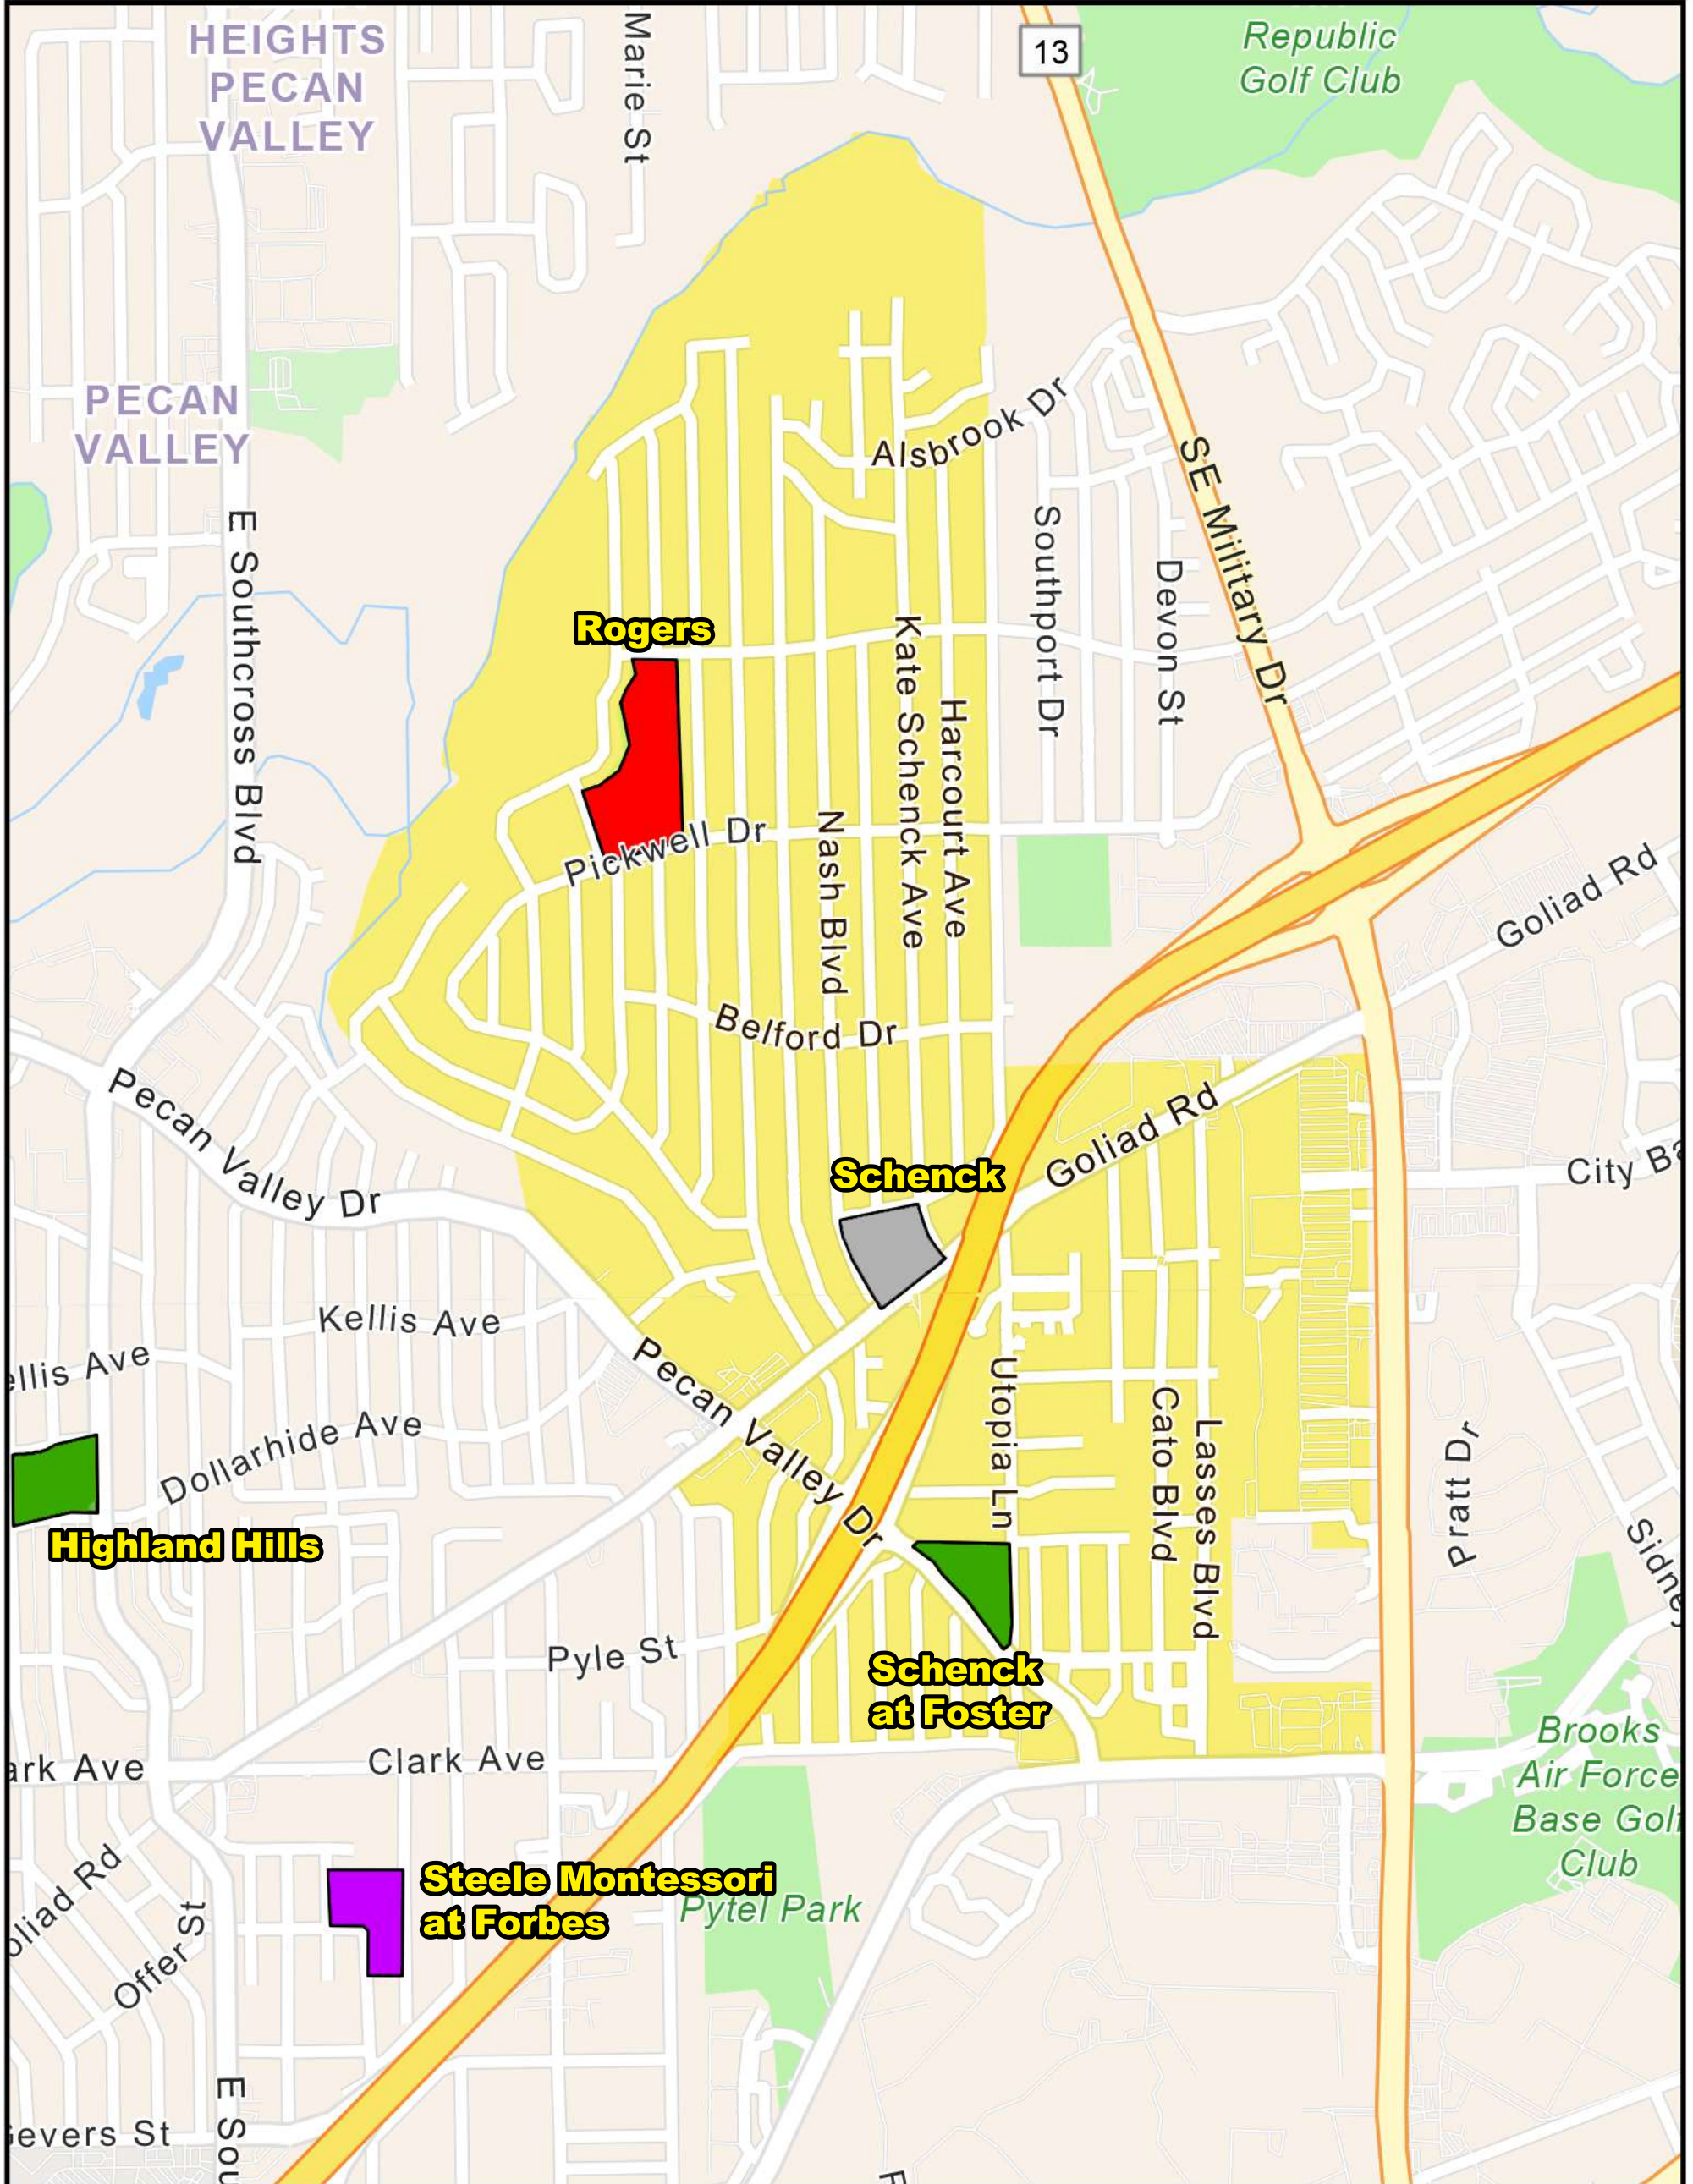

Attendance Boundary for 2024-2025

SCHENCK
Primary School
Grades Served: HS, K-5

6718 Pecan Valley Drive
 SAN ANTONIO, TX 78223

LEGEND

SAISD Facilities		
Facility_Type		
█	Early Childhood EC	█ Middle School
█	Administrative	█ Primary PK/K-5/6
█	Closed - Pending Reuse	█ PK/K-8 School
█	High School	█ Special Program

Last Updated: 2024-2025