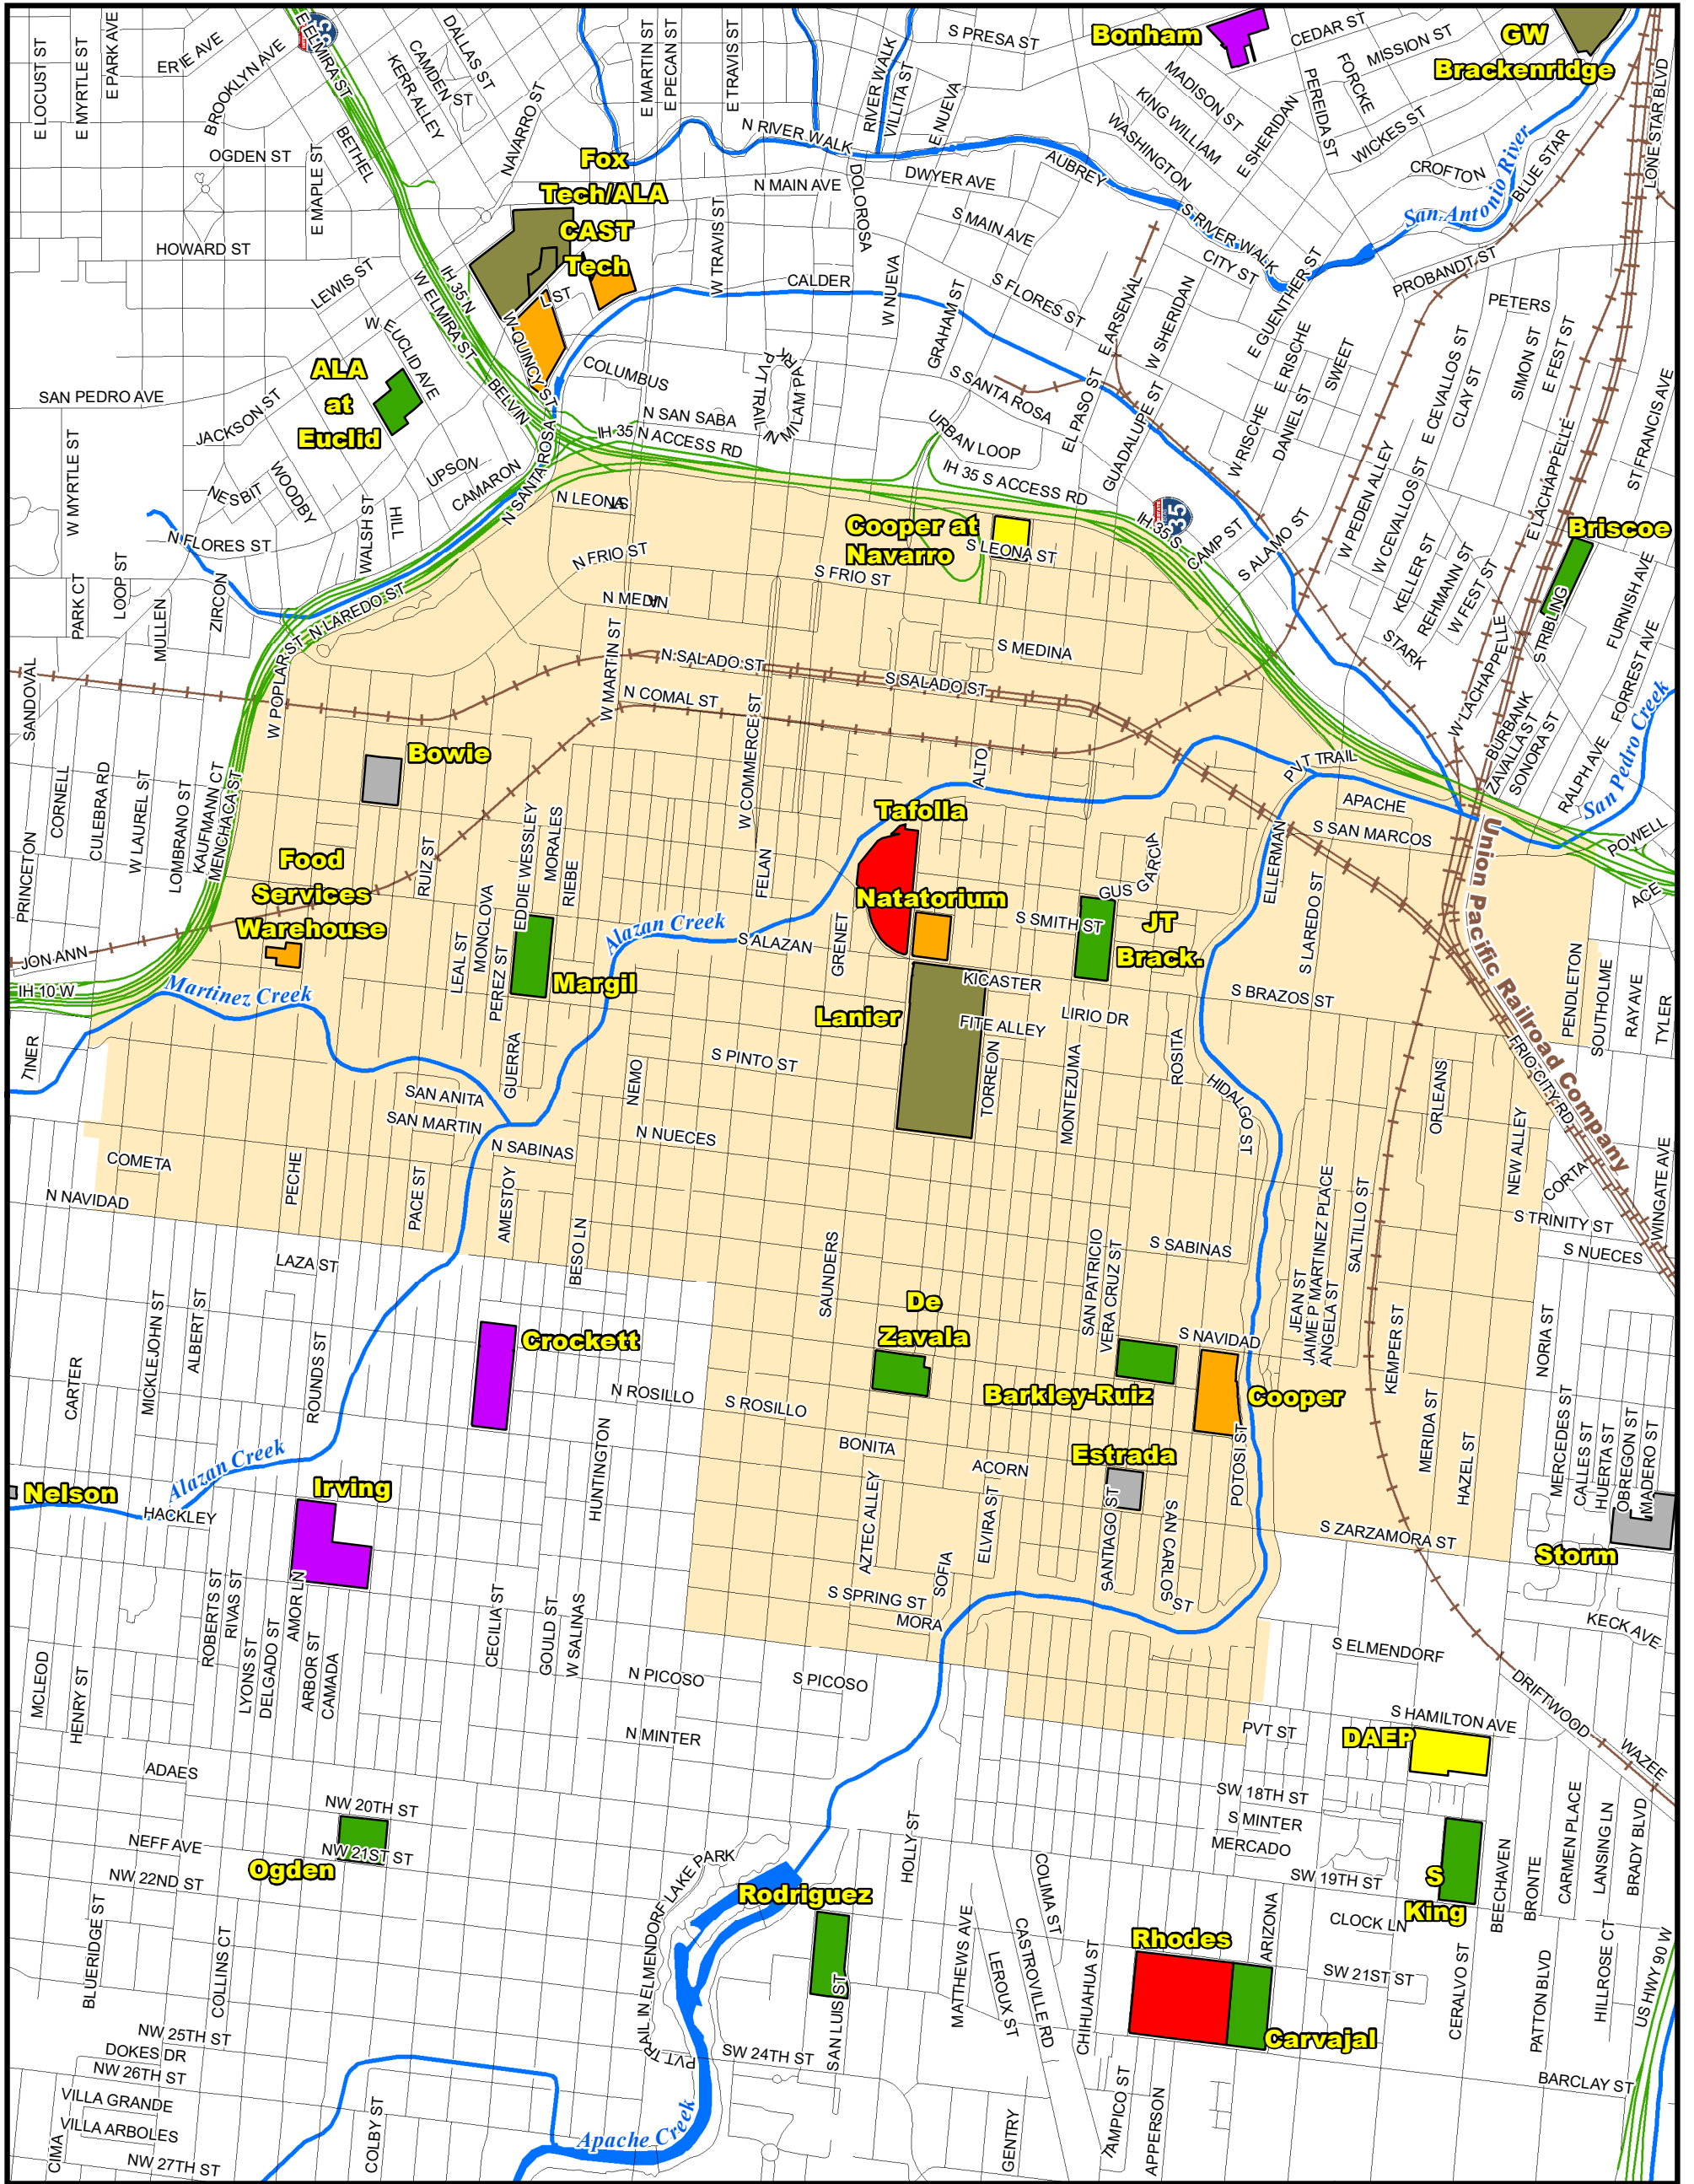

Attendance Boundary for 2024-2025

TAFOLLA
Middle School
Grades Served: 6-8

1303 W CESAR E CHAVEZ BLVD
SAN ANTONIO, TX 78207

LEGEND

1 inch equals 0.29 miles

Last Updated 2021-2022

SAISD Facilities		Route Features		Natural Features	
 Administrative	 Primary PK/K-5/6	 Middle School	Streets	Rivers & Creeks	Water Bodies
 Closed - Pending Reuse	 High School	 PK/K-8 School	Railroad Tracks		
		 Special Program			