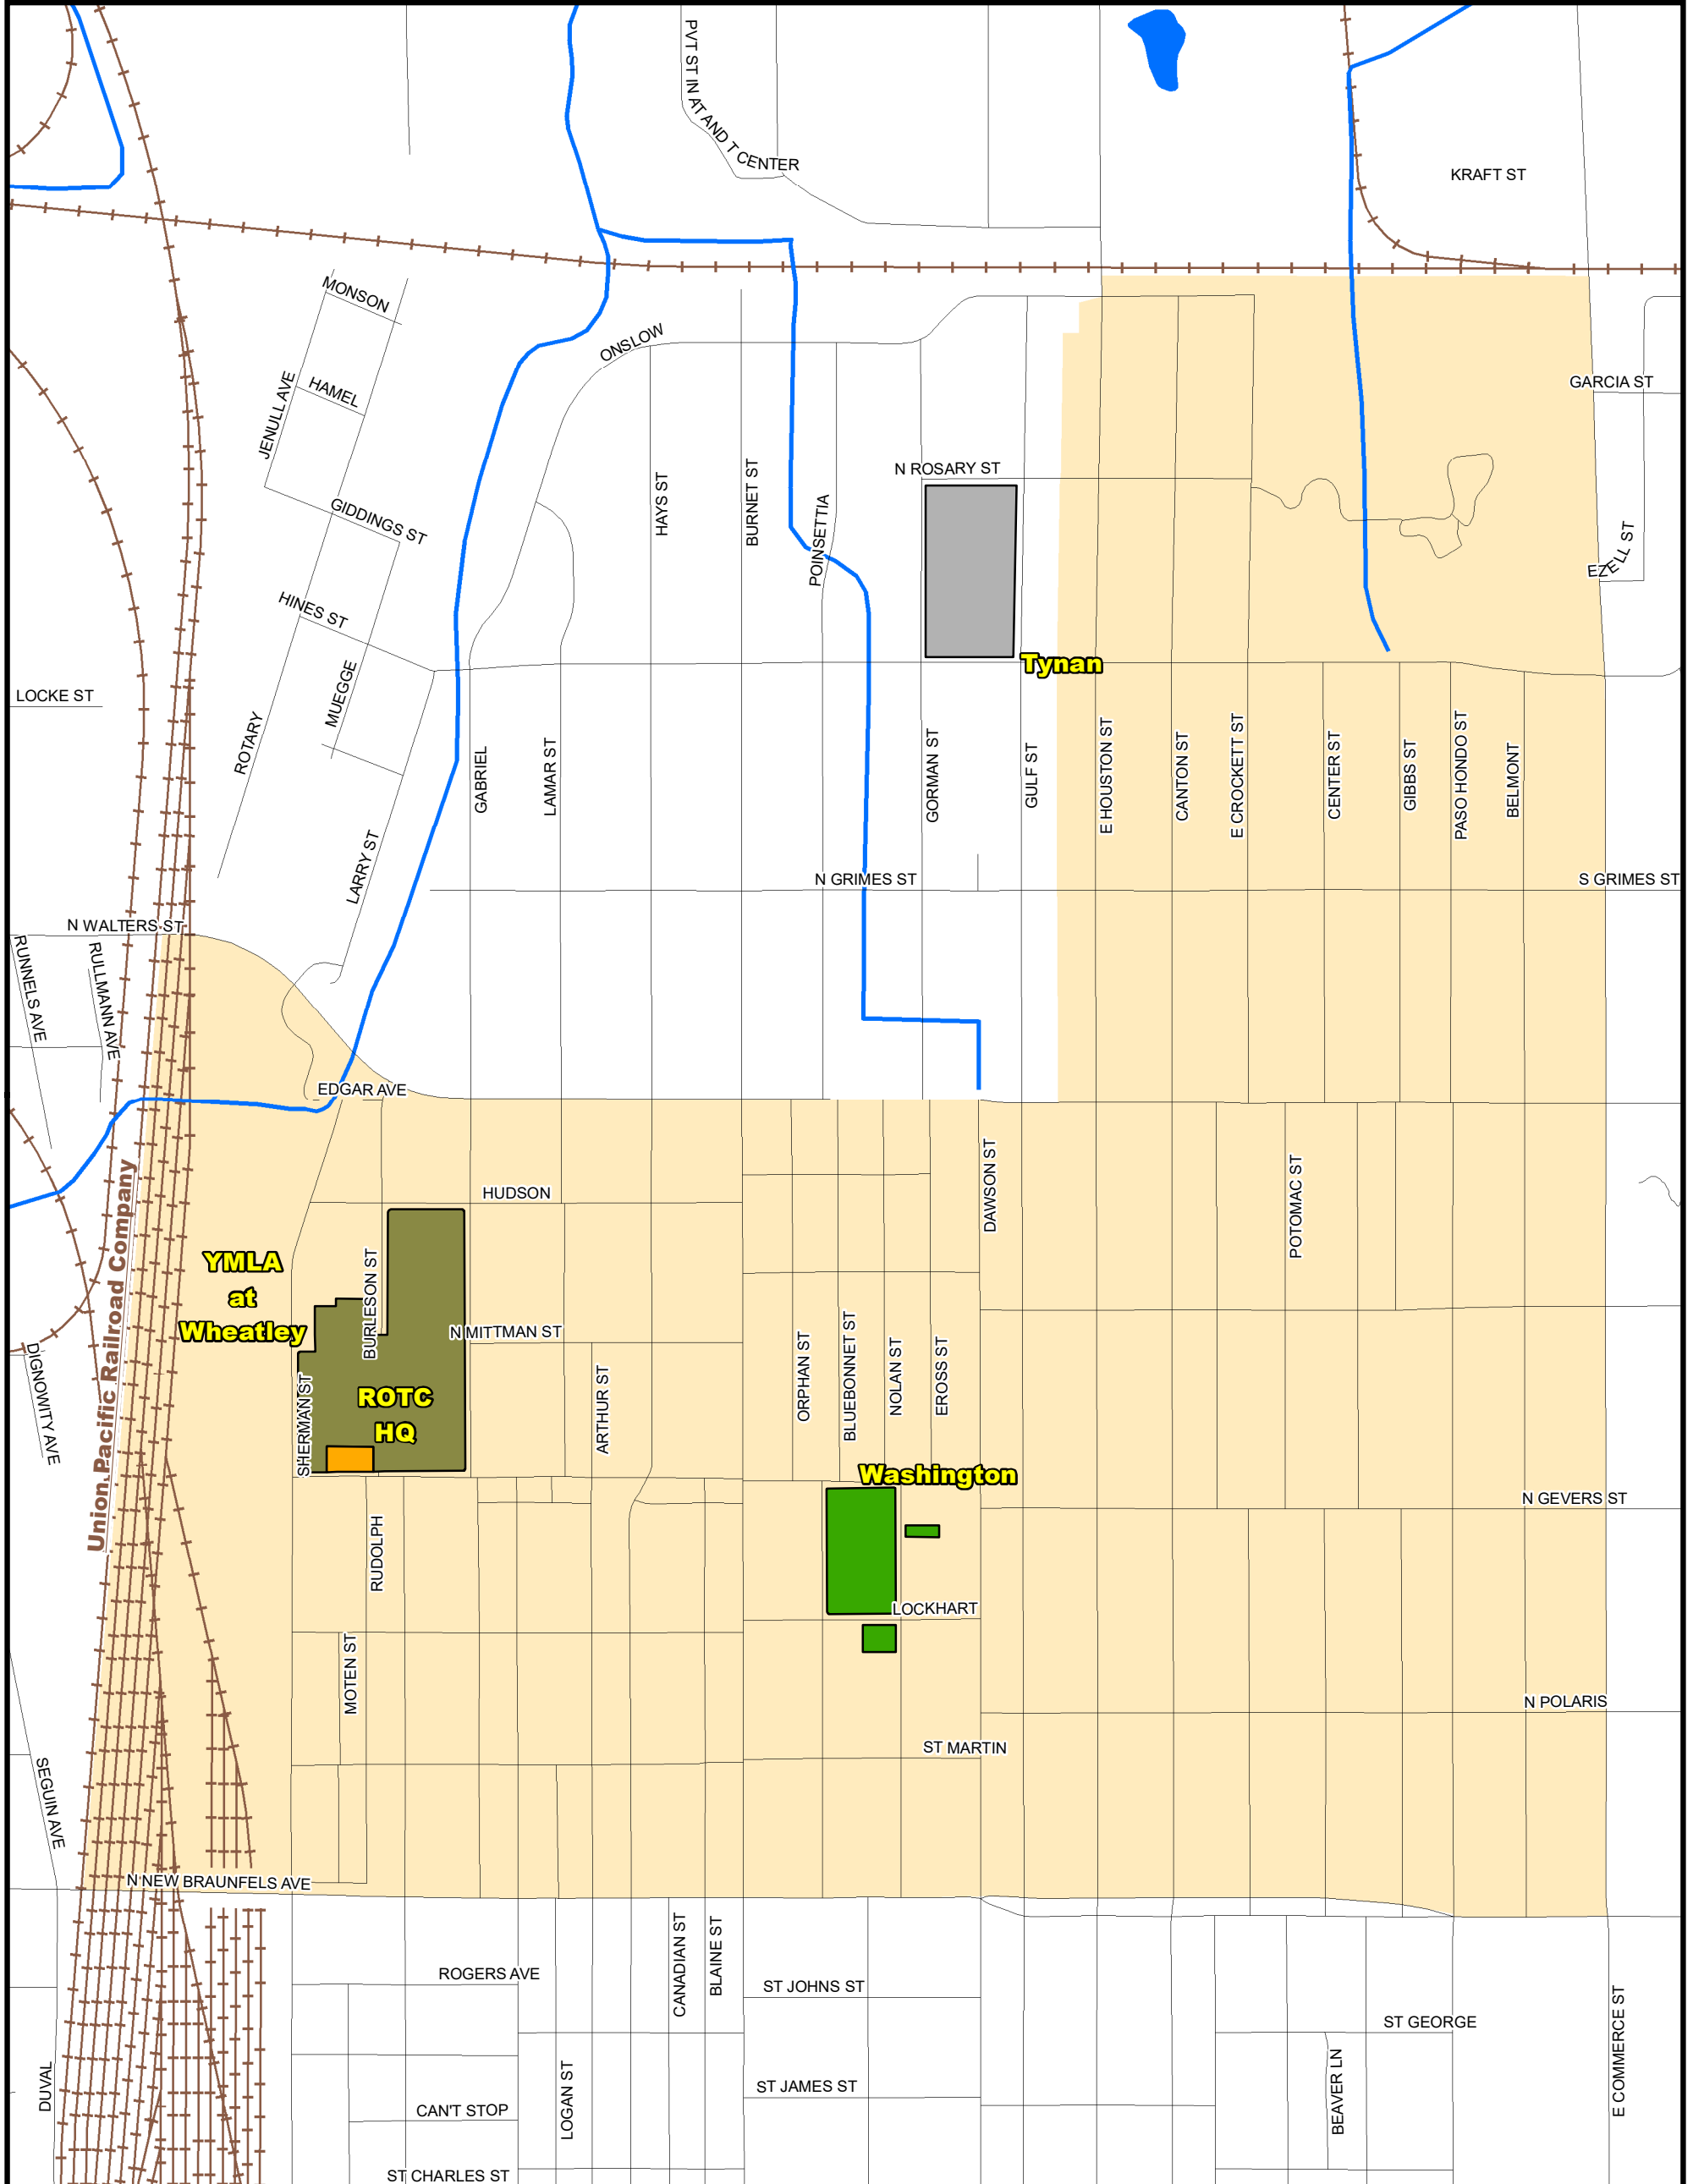

Attendance Boundary for 2024-2025

WASHINGTON
Primary School
Grades Served: HS, PK-5

1823 NOLAN ST.
SAN ANTONIO, TX 78202

LEGEND

1 inch equals 0.12 miles

Last Updated 2019-2020

SAISD Facilities		Route Features		Natural Features	
Facility_Type	Primary PK/K-5/6	Streets	Rivers & Creeks	Middle School	Water Bodies
Closed - Pending Reuse	PK/K-8 School	Railroad Tracks		Special Program	
Administrative	High School				