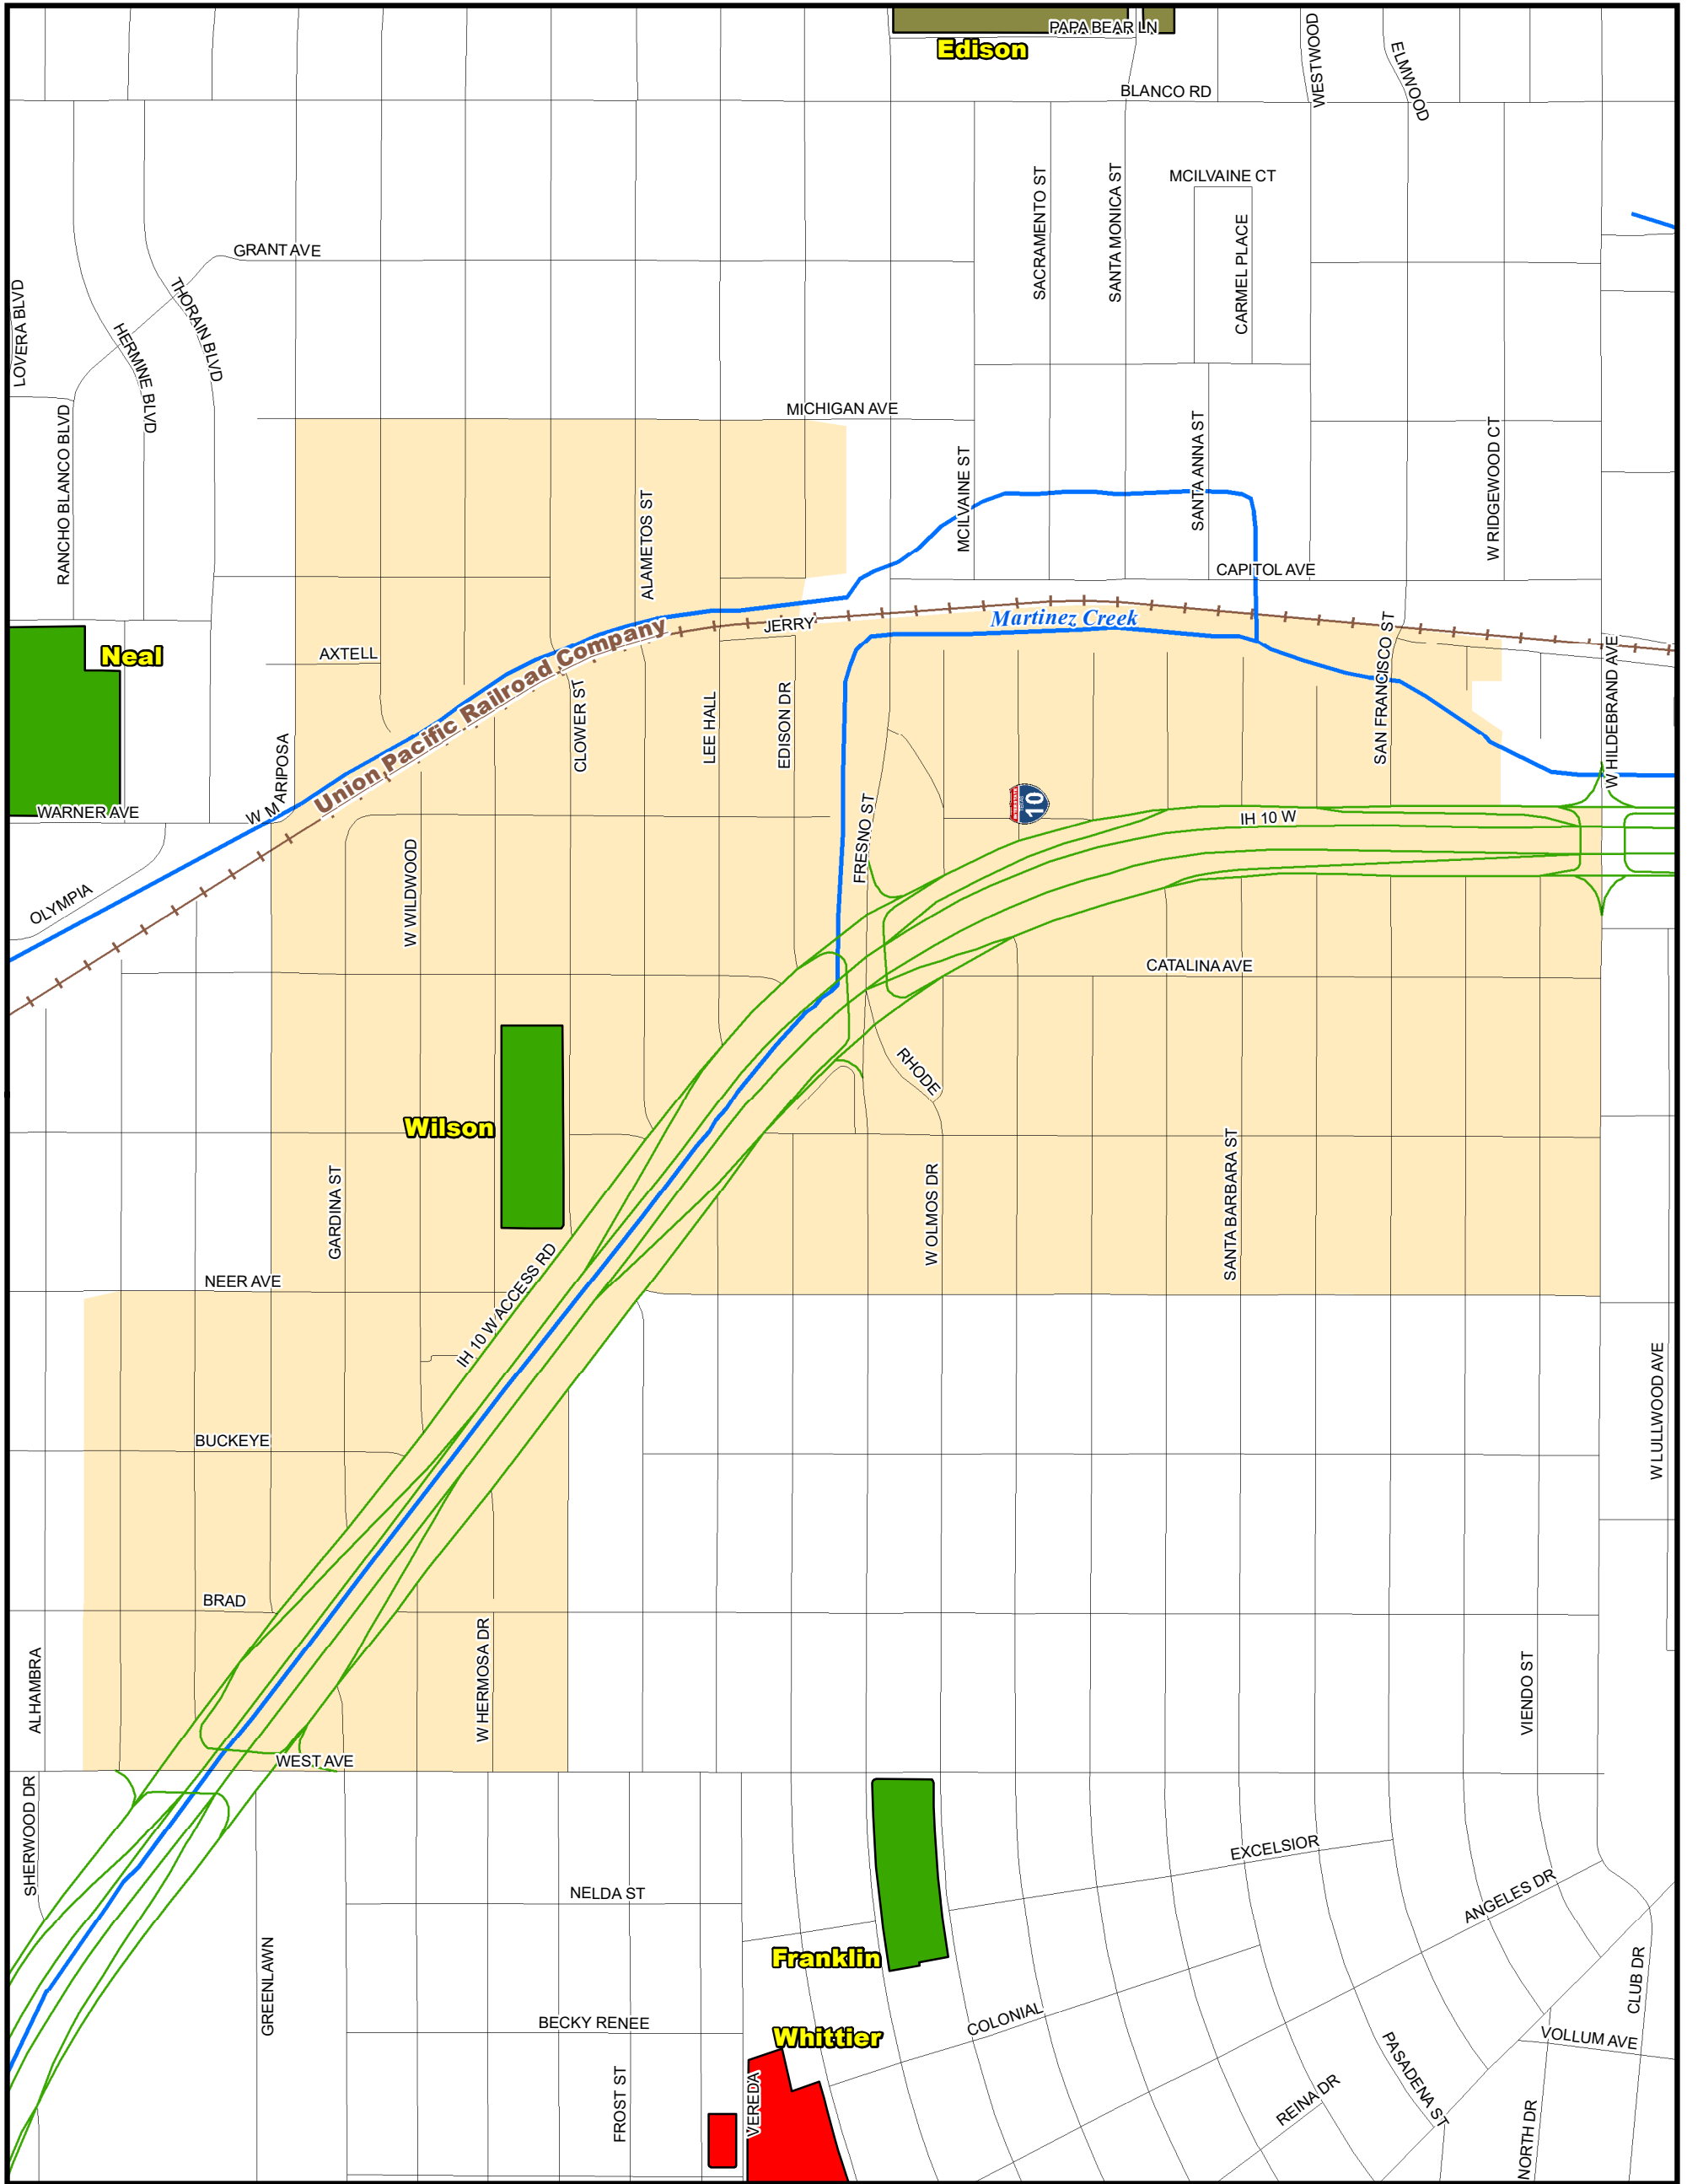

Attendance Boundary for 2024-2025

WILSON
Primary School
Grades Served: PK-5

1421 CLOWER ST.
SAN ANTONIO, TX 78201

LEGEND

1 inch equals 0.12 miles

Last Updated 2019-2020

SAISD Facilities		Route Features		Natural Features	
Facility_Type					
 Administrative	 Primary PK/K-5/6	 Middle School	Streets	Rivers & Creeks	Water Bodies
 Closed - Pending Reuse	 High School	 PK/K-8 School	Railroad Tracks		
		 Special Program			