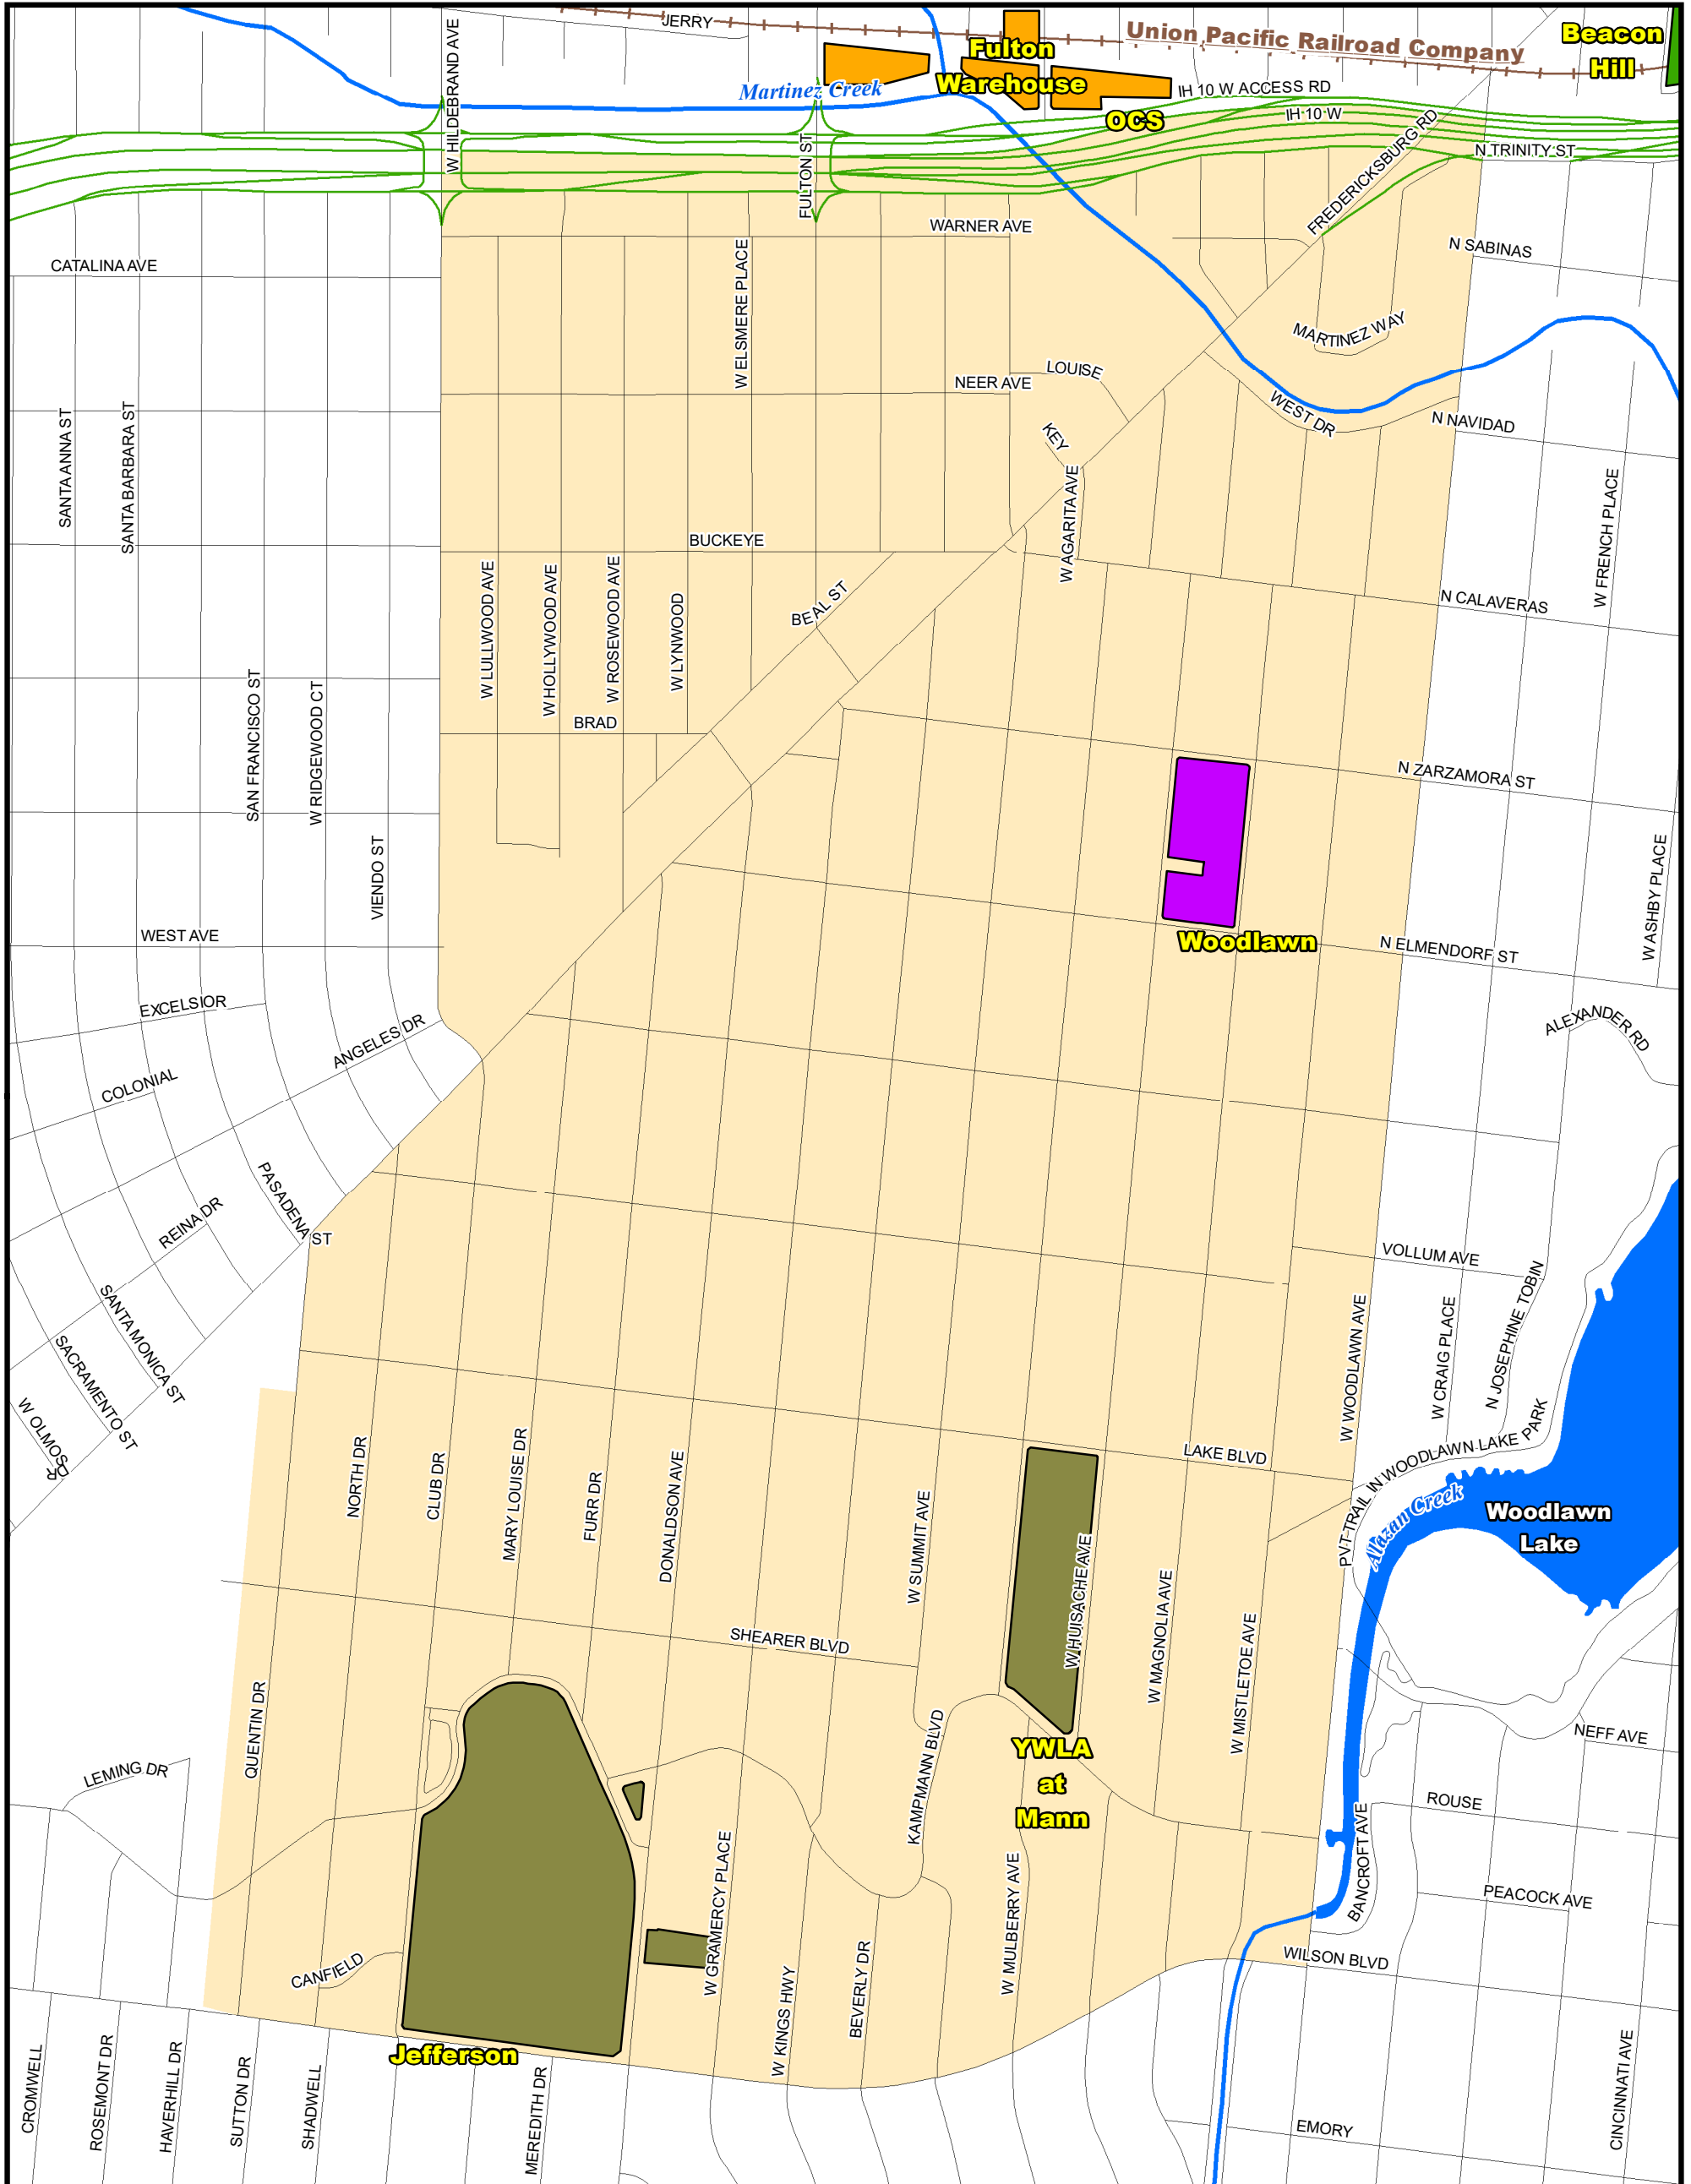

Attendance Boundary for 2024-2025

WOODLAWN Academy
Grades Served: PK-8

1717 W. MAGNOLIA AVE.
SAN ANTONIO, TX 78201

LEGEND

1 inch equals 0.14 miles

Last Updated 2019-2020

SAISD Facilities		Route Features		Natural Features	
 Facility_Type	 Early Childhood EC	 Middle School	Streets	Rivers & Creeks	Water Bodies
 Administrative	 Primary PK/K-5/6	 PK/K-8 School	Railroad Tracks		
 Closed - Pending Reuse	 High School	 Special Program			