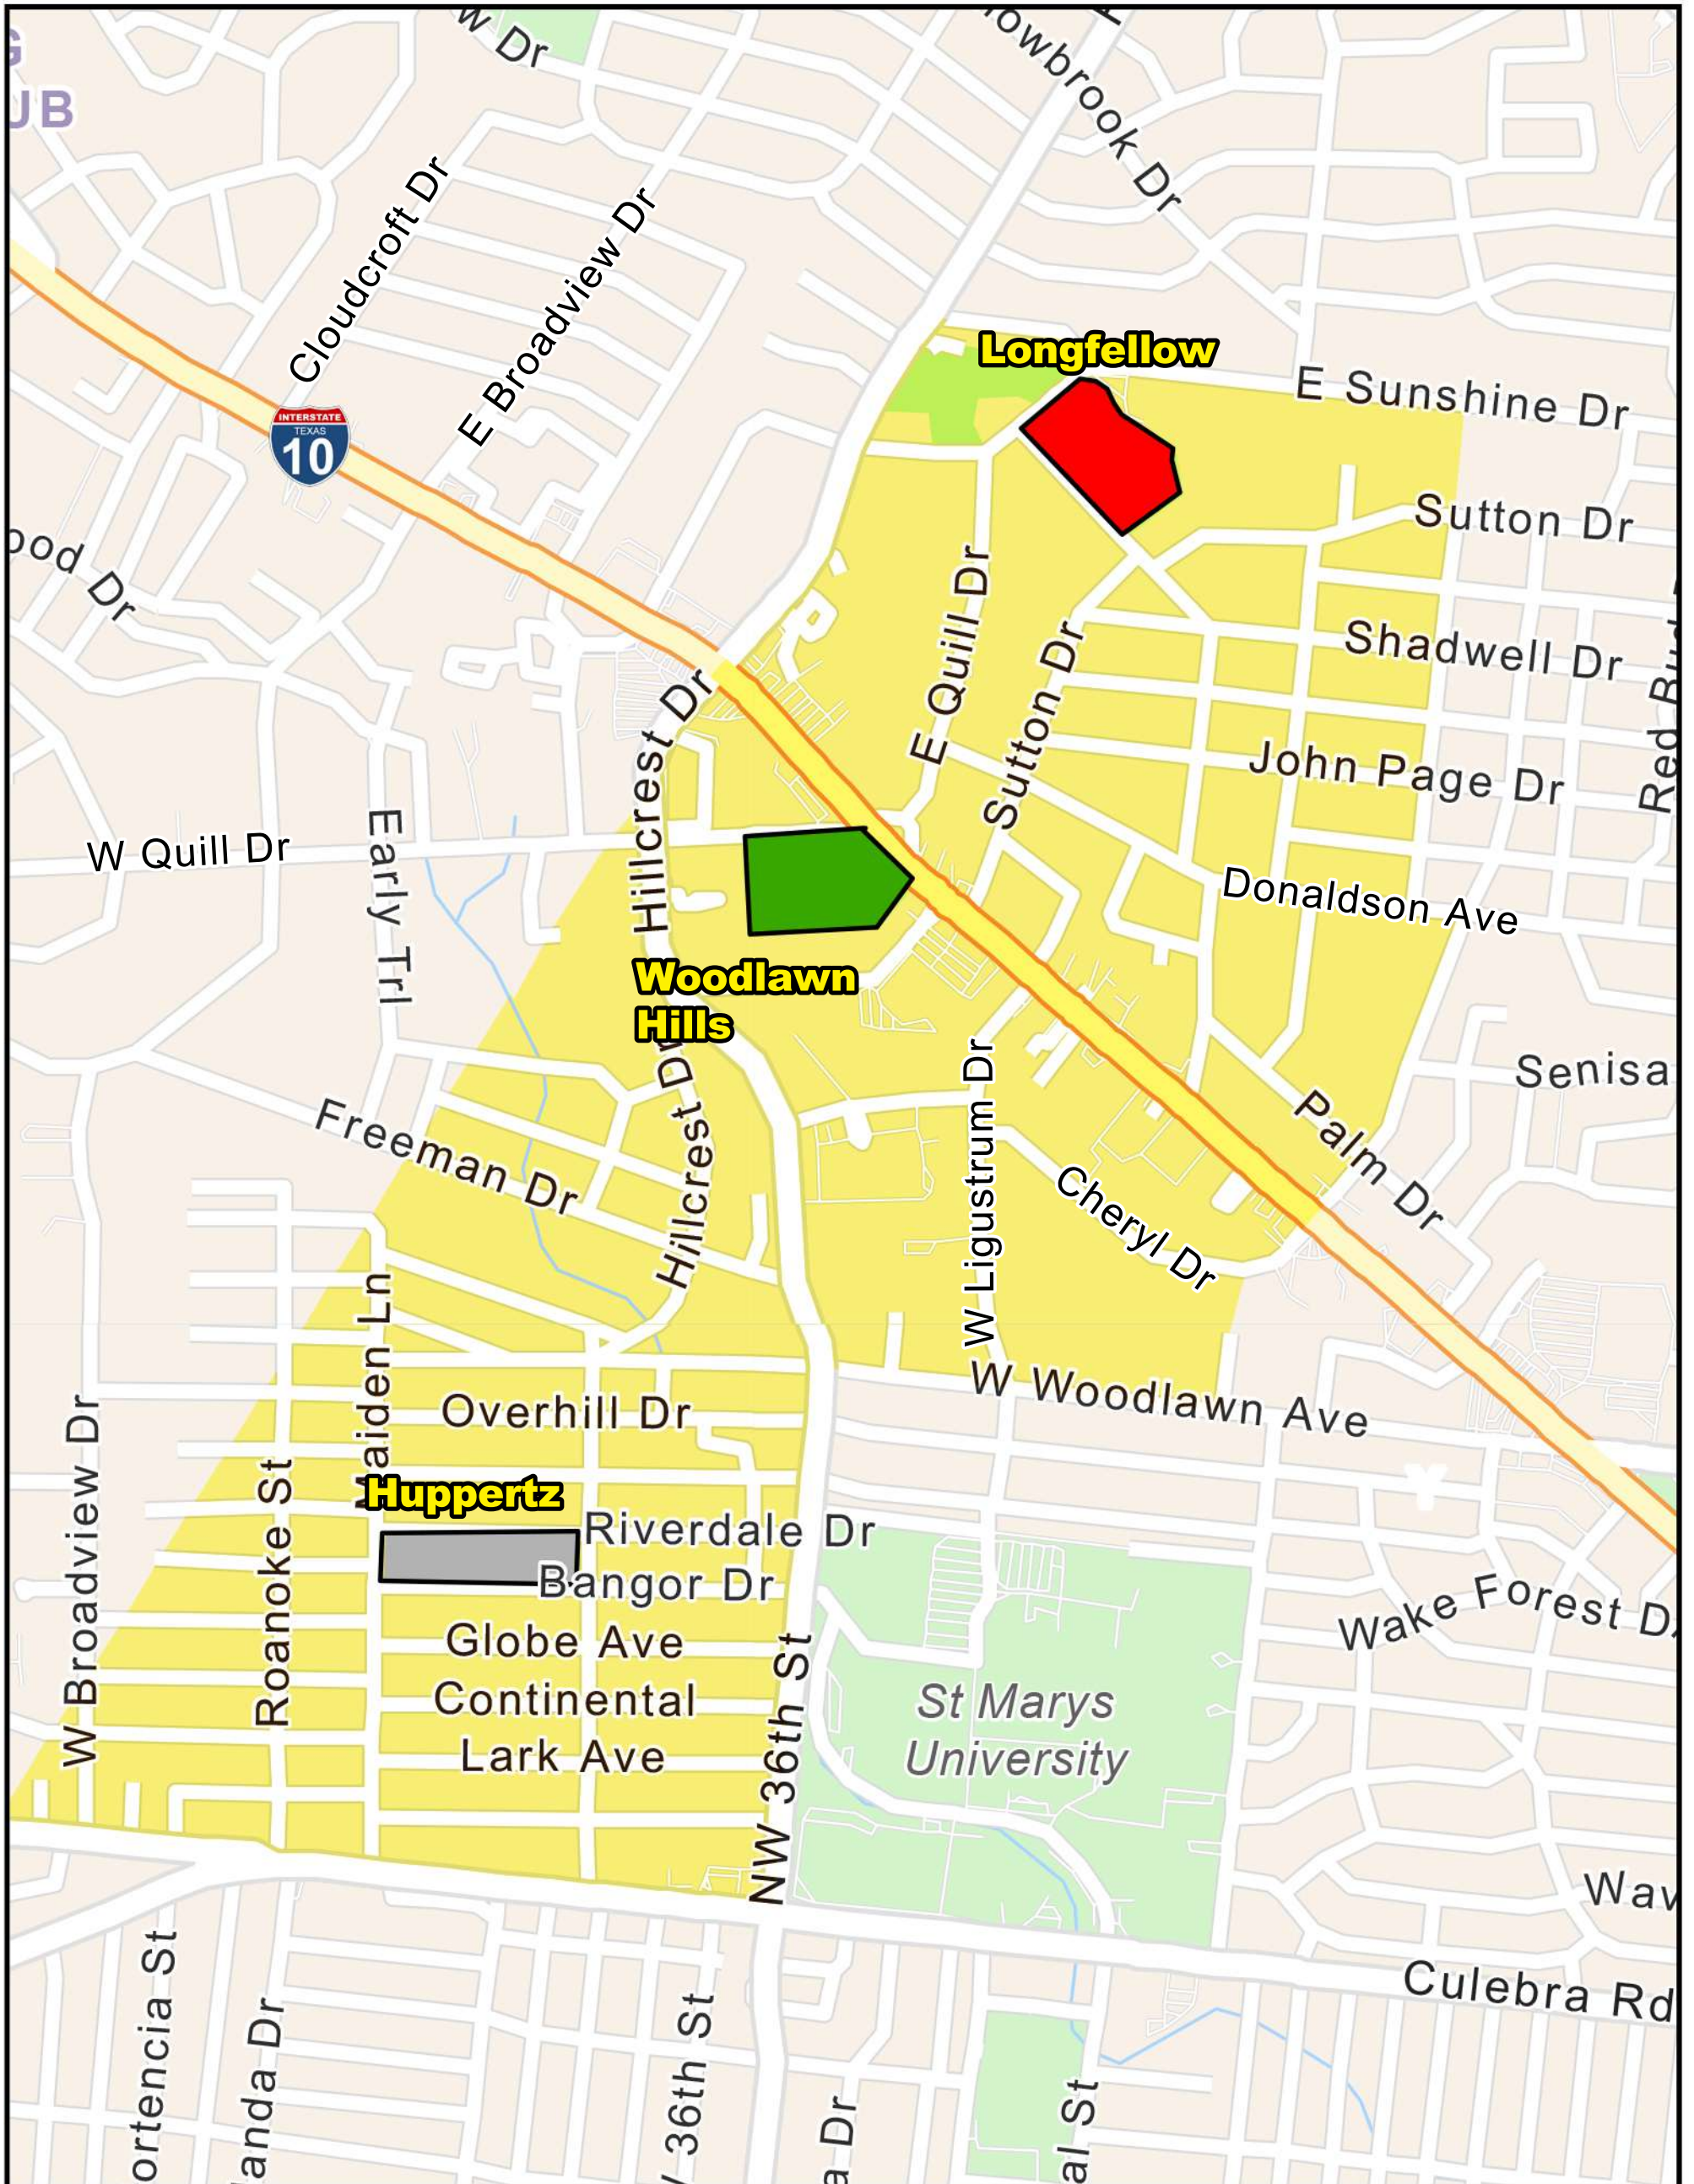

Attendance Boundary for 2024-2025

**WOODLAWN HILLS
Primary School
Grades Served: PK-5**

**110 W. QUILL DR
SAN ANTONIO, TX 78228**

LEGEND

SAISD Facilities		
Facility_Type		
	Early Childhood EC	 Middle School
	Administrative	 PK/K-8 School
	Closed - Pending Reuse	 Special Program
	Primary PK/K-5/6	
	High School	

Last Updated: 2024-2025