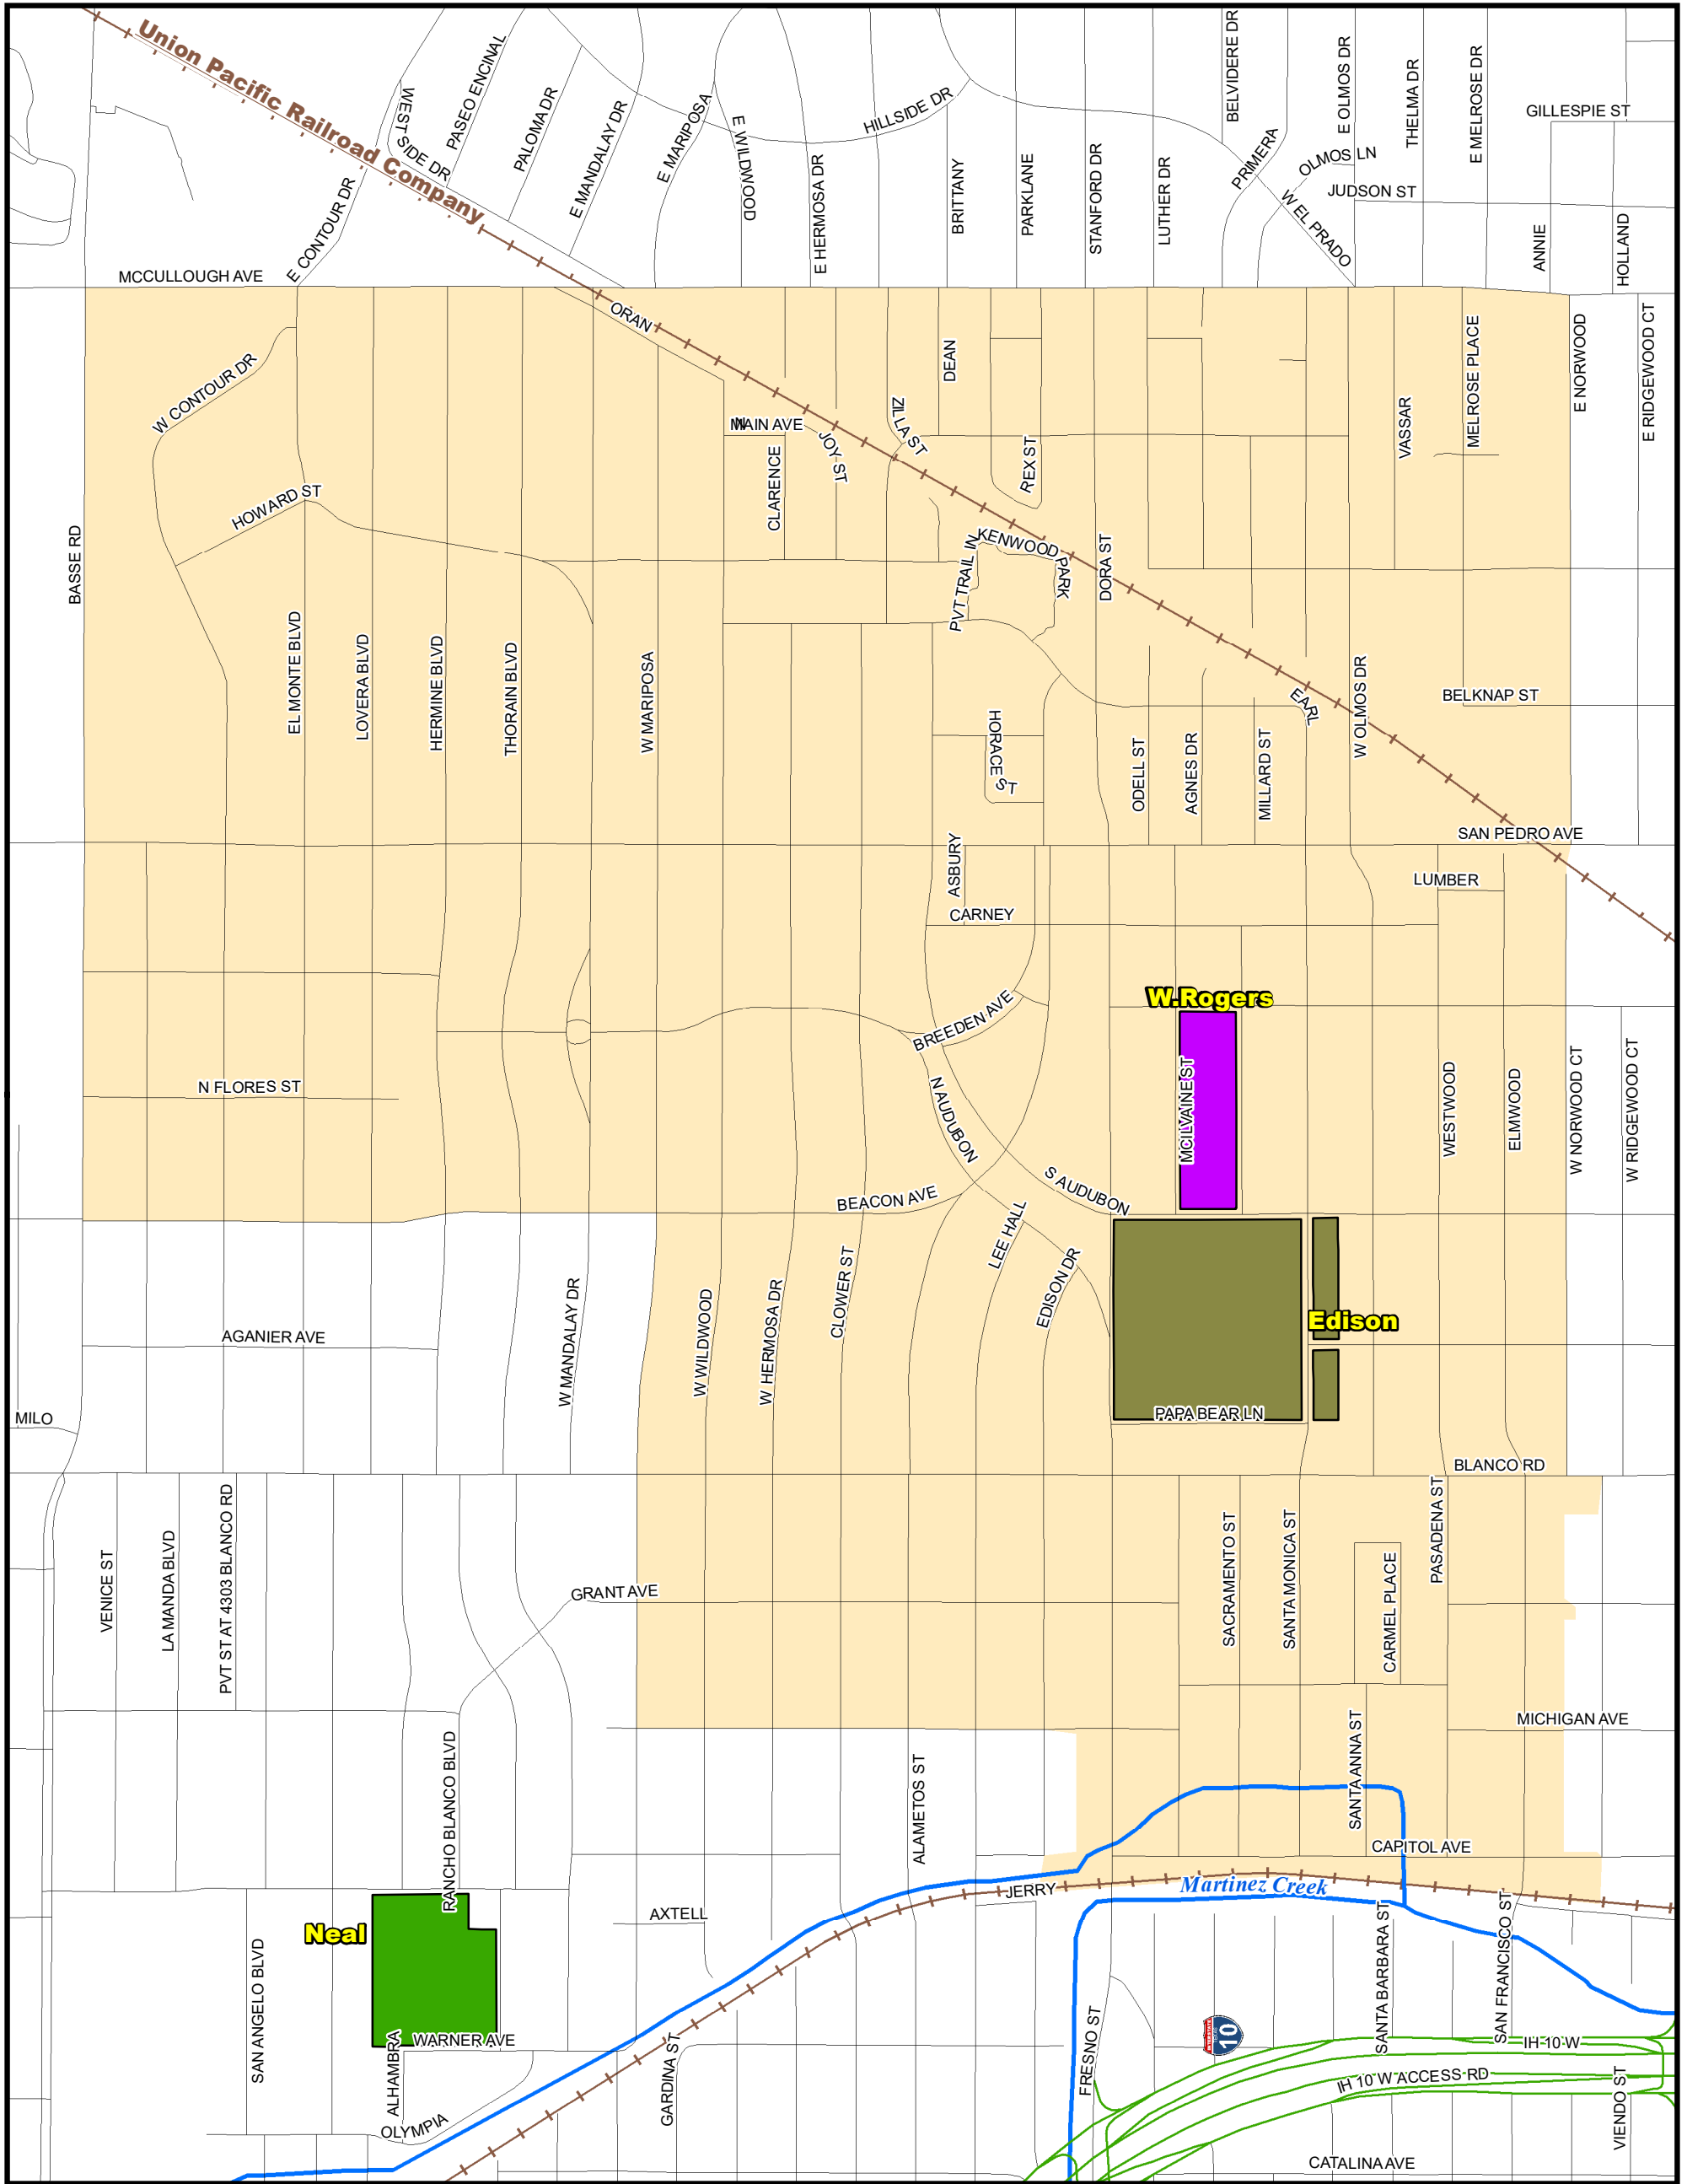

Attendance Boundary for 2024-2025

**W. ROGERS
Academy
Grades Served: PK-8**

**620 MCILVAINE ST.
SAN ANTONIO, TX 78212**

LEGEND

1 inch equals 0.15 miles

Last Updated 2019-2020

SAISD Facilities		Route Features		Natural Features	
Facility_Type					
 Administrative	 Primary PK/K-5/6	 PK/K-8 School	Streets	Rivers & Creeks	Water Bodies
 Closed - Pending Reuse	 High School	 Special Program	Railroad Tracks		