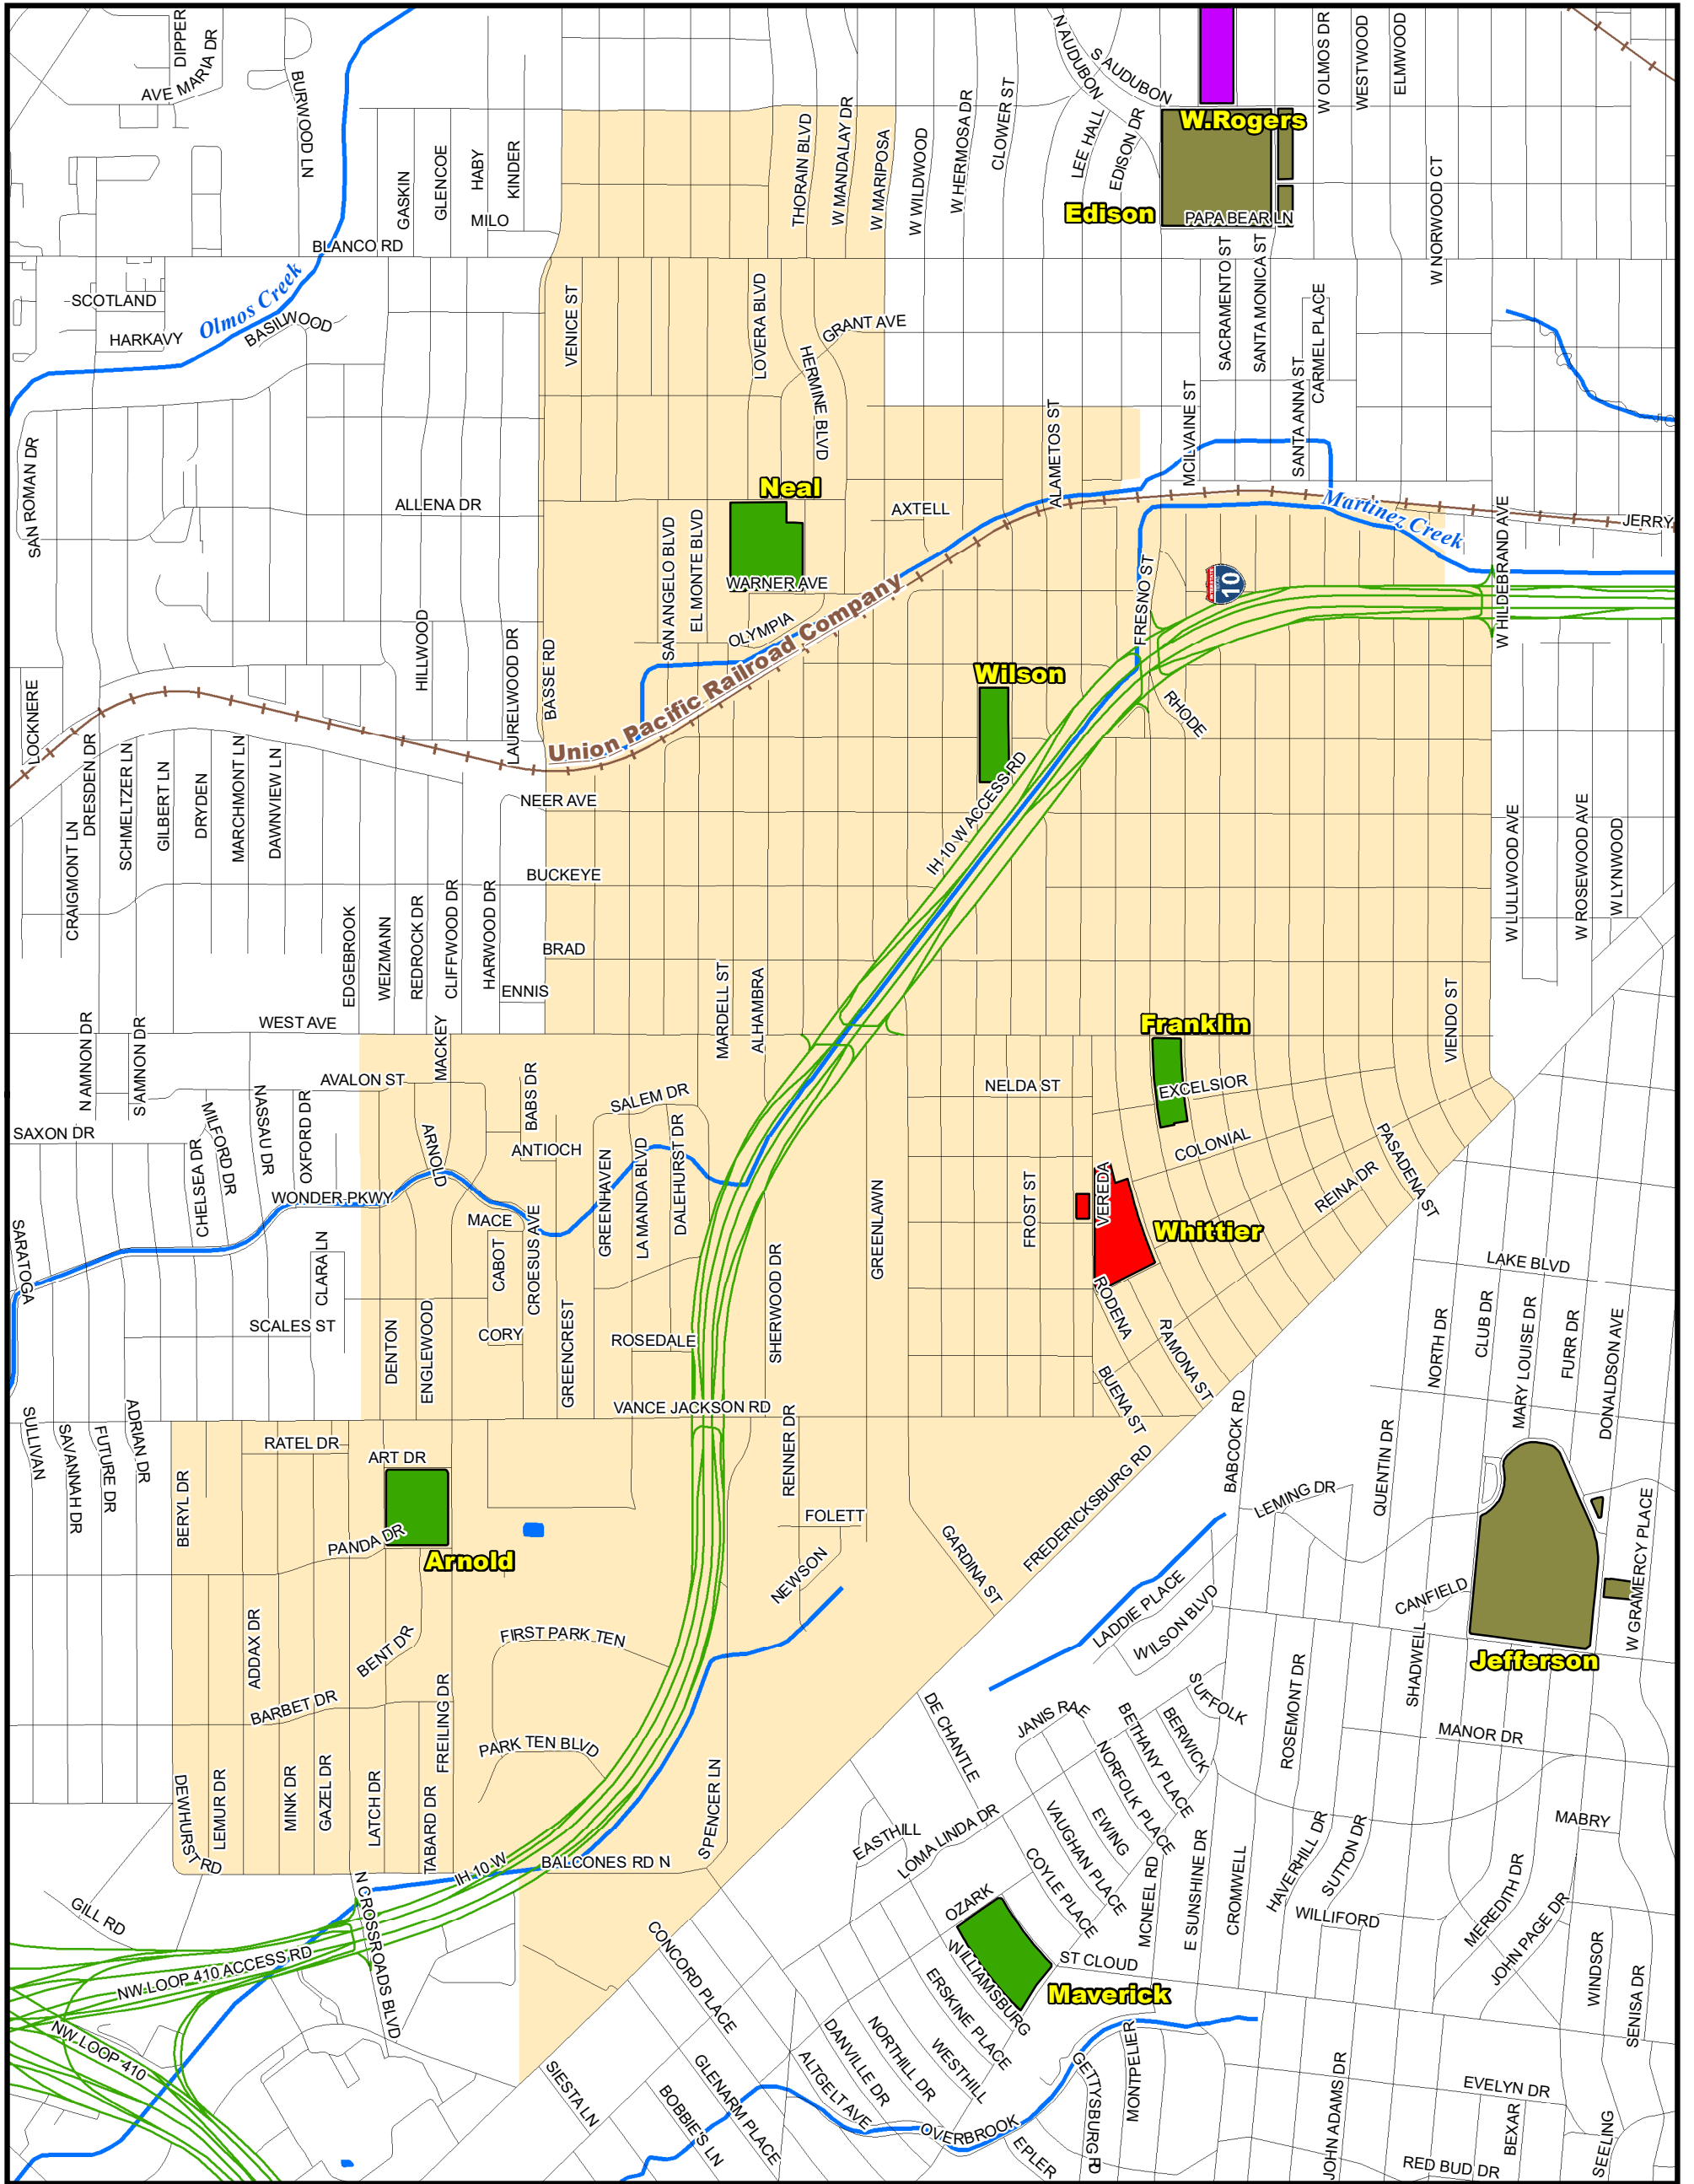

# Attendance Boundary for 2024-2025

**WHITTIER**  
**Middle School**  
**Grades Served: 6-8**

**2101 EDISON DR**  
**SAN ANTONIO, TX 78201**

**LEGEND**

1 inch equals 0.26 miles

Last Updated 2019-2020

SAISD Facilities		Route Features		Natural Features	
Facility_Type					
	Administrative		Primary PK/K-5/6		PK/K-8 School
	Closed - Pending Reuse		High School		Special Program
	Early Childhood EC		Middle School		Streets
	Railroad Tracks		Rivers & Creeks		Water Bodies