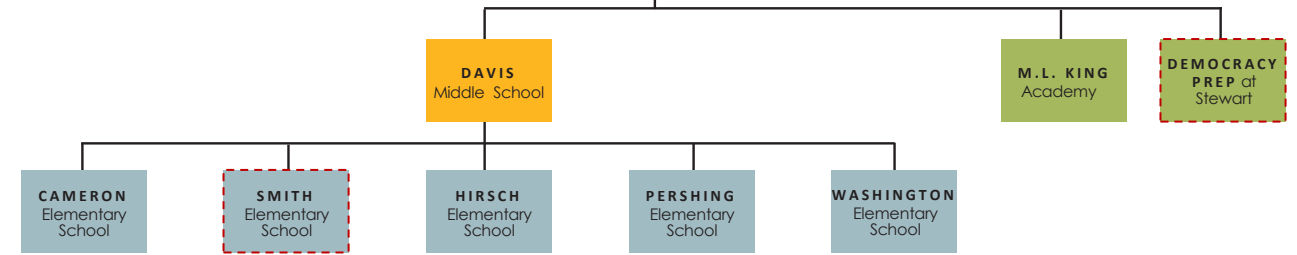

2024-2025 Feeder Patterns

COLOR CODES:

- = **HIGH SCHOOLS** (grades 9-12)
- = **MIDDLE SCHOOLS** (grades 6-8)
- = **ACADEMIES** (grades PK-8)
All grades are not available at all campuses
- = **ELEMENTARY SCHOOLS** (Head Start-5)
Head Start and PK3 not available at all campuses
- = **SPLIT FEEDER PATTERN**
Feeds into more than one school

SCHOOLS OPEN TO ALL STUDENTS:

- Advanced Learning Academy
- Carroll ECC
- CAST Med High School
- CAST Middle School
- CAST Tech High School
- Fox Tech High School
- Irving Dual Language Academy
- Rodriguez Montessori Elementary
- St. Philip's Early College High School
- Steele Montessori Academy
- Travis Early College High School
- Twain Dual Language Academy
- Young Men's Leadership Academy
- Young Women's Leadership Academy
- YWLA Primary at Page