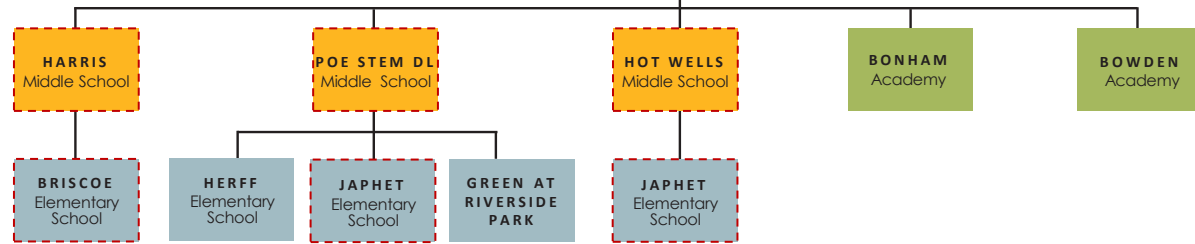

2024-2025 Feeder Patterns

COLOR CODES:

- = **HIGH SCHOOLS** (grades 9-12)
- = **MIDDLE SCHOOLS** (grades 6-8)
- = **ACADEMIES** (grades PK-8)
All grades are not available at all campuses
- = **ELEMENTARY SCHOOLS** (Head Start-5)
Head Start and PK3 not available at all campuses
- = **SPLIT FEEDER PATTERN**
Feeds into more than one school

SCHOOLS OPEN TO ALL STUDENTS:

- Advanced Learning Academy
- Carroll ECC
- CAST Med High School
- CAST Middle School
- CAST Tech High School
- Fox Tech High School
- Irving Dual Language Academy
- Rodriguez Montessori Elementary
- St. Philip's Early College High School
- Steele Montessori Academy
- Travis Early College High School
- Twain Dual Language Academy
- Young Men's Leadership Academy
- Young Women's Leadership Academy
- YWLA Primary at Page