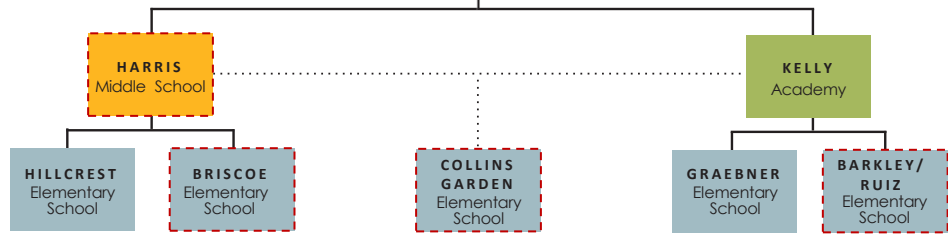

2024-2025 Feeder Patterns

COLOR CODES:

- = **HIGH SCHOOLS** (grades 9-12)
- = **MIDDLE SCHOOLS** (grades 6-8)
- = **ACADEMIES** (grades PK-8)
All grades are not available at all campuses
- = **ELEMENTARY SCHOOLS** (Head Start-5)
Head Start and PK3 not available at all campuses
- = **SPLIT FEEDER PATTERN**
Feeds into more than one school

SCHOOLS OPEN TO ALL STUDENTS:

- Advanced Learning Academy
- Carroll ECC
- CAST Med High School
- CAST Middle School
- CAST Tech High School
- Fox Tech High School
- Irving Dual Language Academy
- Rodriguez Montessori Elementary
- St. Philip's Early College High School
- Steele Montessori Academy
- Travis Early College High School
- Twain Dual Language Academy
- Young Men's Leadership Academy
- Young Women's Leadership Academy
- YWLA Primary at Page