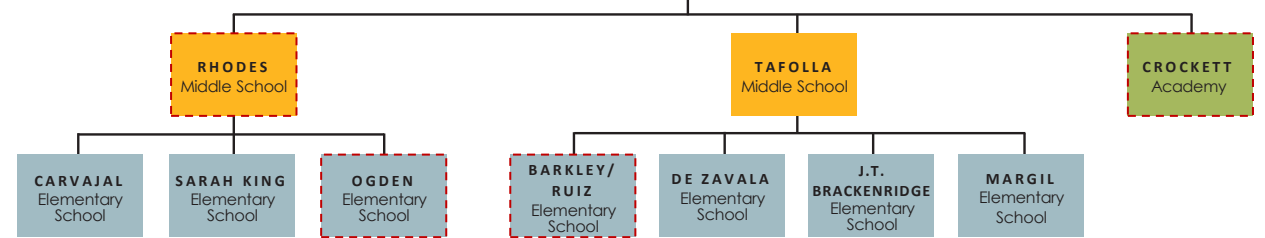

2024-2025 Feeder Patterns

COLOR CODES:

- = **HIGH SCHOOLS** (grades 9-12)
- = **MIDDLE SCHOOLS** (grades 6-8)
- = **ACADEMIES** (grades PK-8)
All grades are not available at all campuses
- = **ELEMENTARY SCHOOLS** (Head Start-5)
Head Start and PK3 not available at all campuses
- = **SPLIT FEEDER PATTERN**
Feeds into more than one school

SCHOOLS OPEN TO ALL STUDENTS:

- Advanced Learning Academy
- Carroll ECC
- CAST Med High School
- CAST Middle School
- CAST Tech High School
- Fox Tech High School
- Irving Dual Language Academy
- Rodriguez Montessori Elementary
- St. Philip's Early College High School
- Steele Montessori Academy
- Travis Early College High School
- Twain Dual Language Academy
- Young Men's Leadership Academy
- Young Women's Leadership Academy
- YWLA Primary at Page