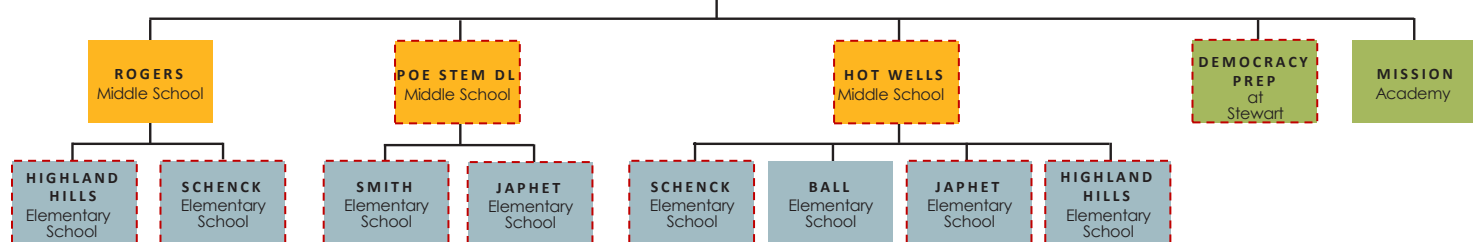

2024-2025 Feeder Patterns

COLOR CODES:

- = **HIGH SCHOOLS** (grades 9-12)
- = **MIDDLE SCHOOLS** (grades 6-8)
- = **ACADEMIES** (grades PK-8)
All grades are not available at all campuses
- = **ELEMENTARY SCHOOLS** (Head Start-5)
Head Start and PK3 not available at all campuses
- = **SPLIT FEEDER PATTERN**
Feeds into more than one school

SCHOOLS OPEN TO ALL STUDENTS:

- Advanced Learning Academy
- Carroll ECC
- CAST Med High School
- CAST Middle School
- CAST Tech High School
- Fox Tech High School
- Irving Dual Language Academy
- Rodriguez Montessori Elementary
- St. Philip's Early College High School
- Steele Montessori Academy
- Travis Early College High School
- Twain Dual Language Academy
- Young Men's Leadership Academy
- Young Women's Leadership Academy
- YWLA Primary at Page