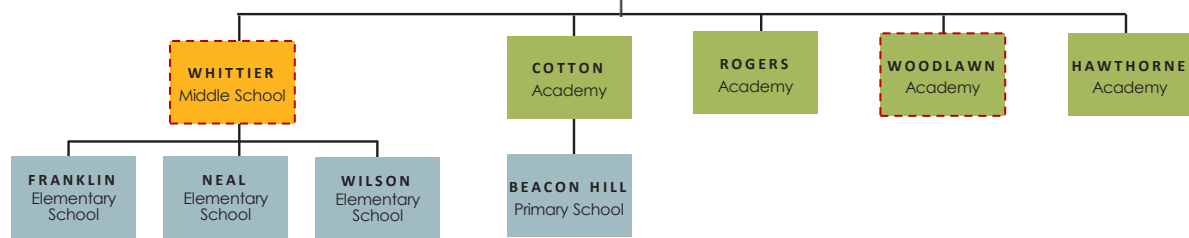

2024-2025 Feeder Patterns

COLOR CODES:

- = **HIGH SCHOOLS** (grades 9-12)
- = **MIDDLE SCHOOLS** (grades 6-8)
- = **ACADEMIES** (grades PK-8)
All grades are not available at all campuses
- = **ELEMENTARY SCHOOLS** (Head Start-5)
Head Start and PK3 not available at all campuses
- = **SPLIT FEEDER PATTERN**
Feeds into more than one school

SCHOOLS OPEN TO ALL STUDENTS:

- Advanced Learning Academy
- Carroll ECC
- CAST Med High School
- CAST Middle School
- CAST Tech High School
- Fox Tech High School
- Irving Dual Language Academy
- Rodriguez Montessori Elementary
- St. Philip's Early College High School
- Steele Montessori Academy
- Travis Early College High School
- Twain Dual Language Academy
- Young Men's Leadership Academy
- Young Women's Leadership Academy
- YWLA Primary at Page