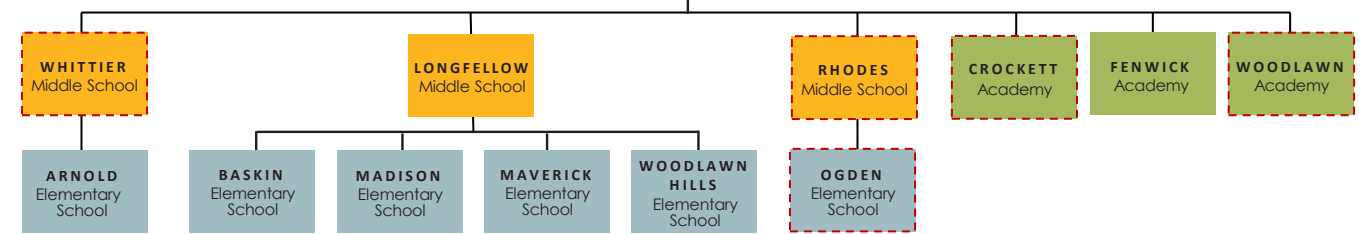

2024-2025 Feeder Patterns

COLOR CODES:

- = **HIGH SCHOOLS** (grades 9-12)
- = **MIDDLE SCHOOLS** (grades 6-8)
- = **ACADEMIES** (grades PK-8)
All grades are not available at all campuses
- = **ELEMENTARY SCHOOLS** (Head Start-5)
Head Start and PK3 not available at all campuses
- = **SPLIT FEEDER PATTERN**
Feeds into more than one school

SCHOOLS OPEN TO ALL STUDENTS:

- Advanced Learning Academy
- Carroll ECC
- CAST Med High School
- CAST Middle School
- CAST Tech High School
- Fox Tech High School
- Irving Dual Language Academy
- Rodriguez Montessori Elementary
- St. Philip's Early College High School
- Steele Montessori Academy
- Travis Early College High School
- Twain Dual Language Academy
- Young Men's Leadership Academy
- Young Women's Leadership Academy
- YWLA Primary at Page